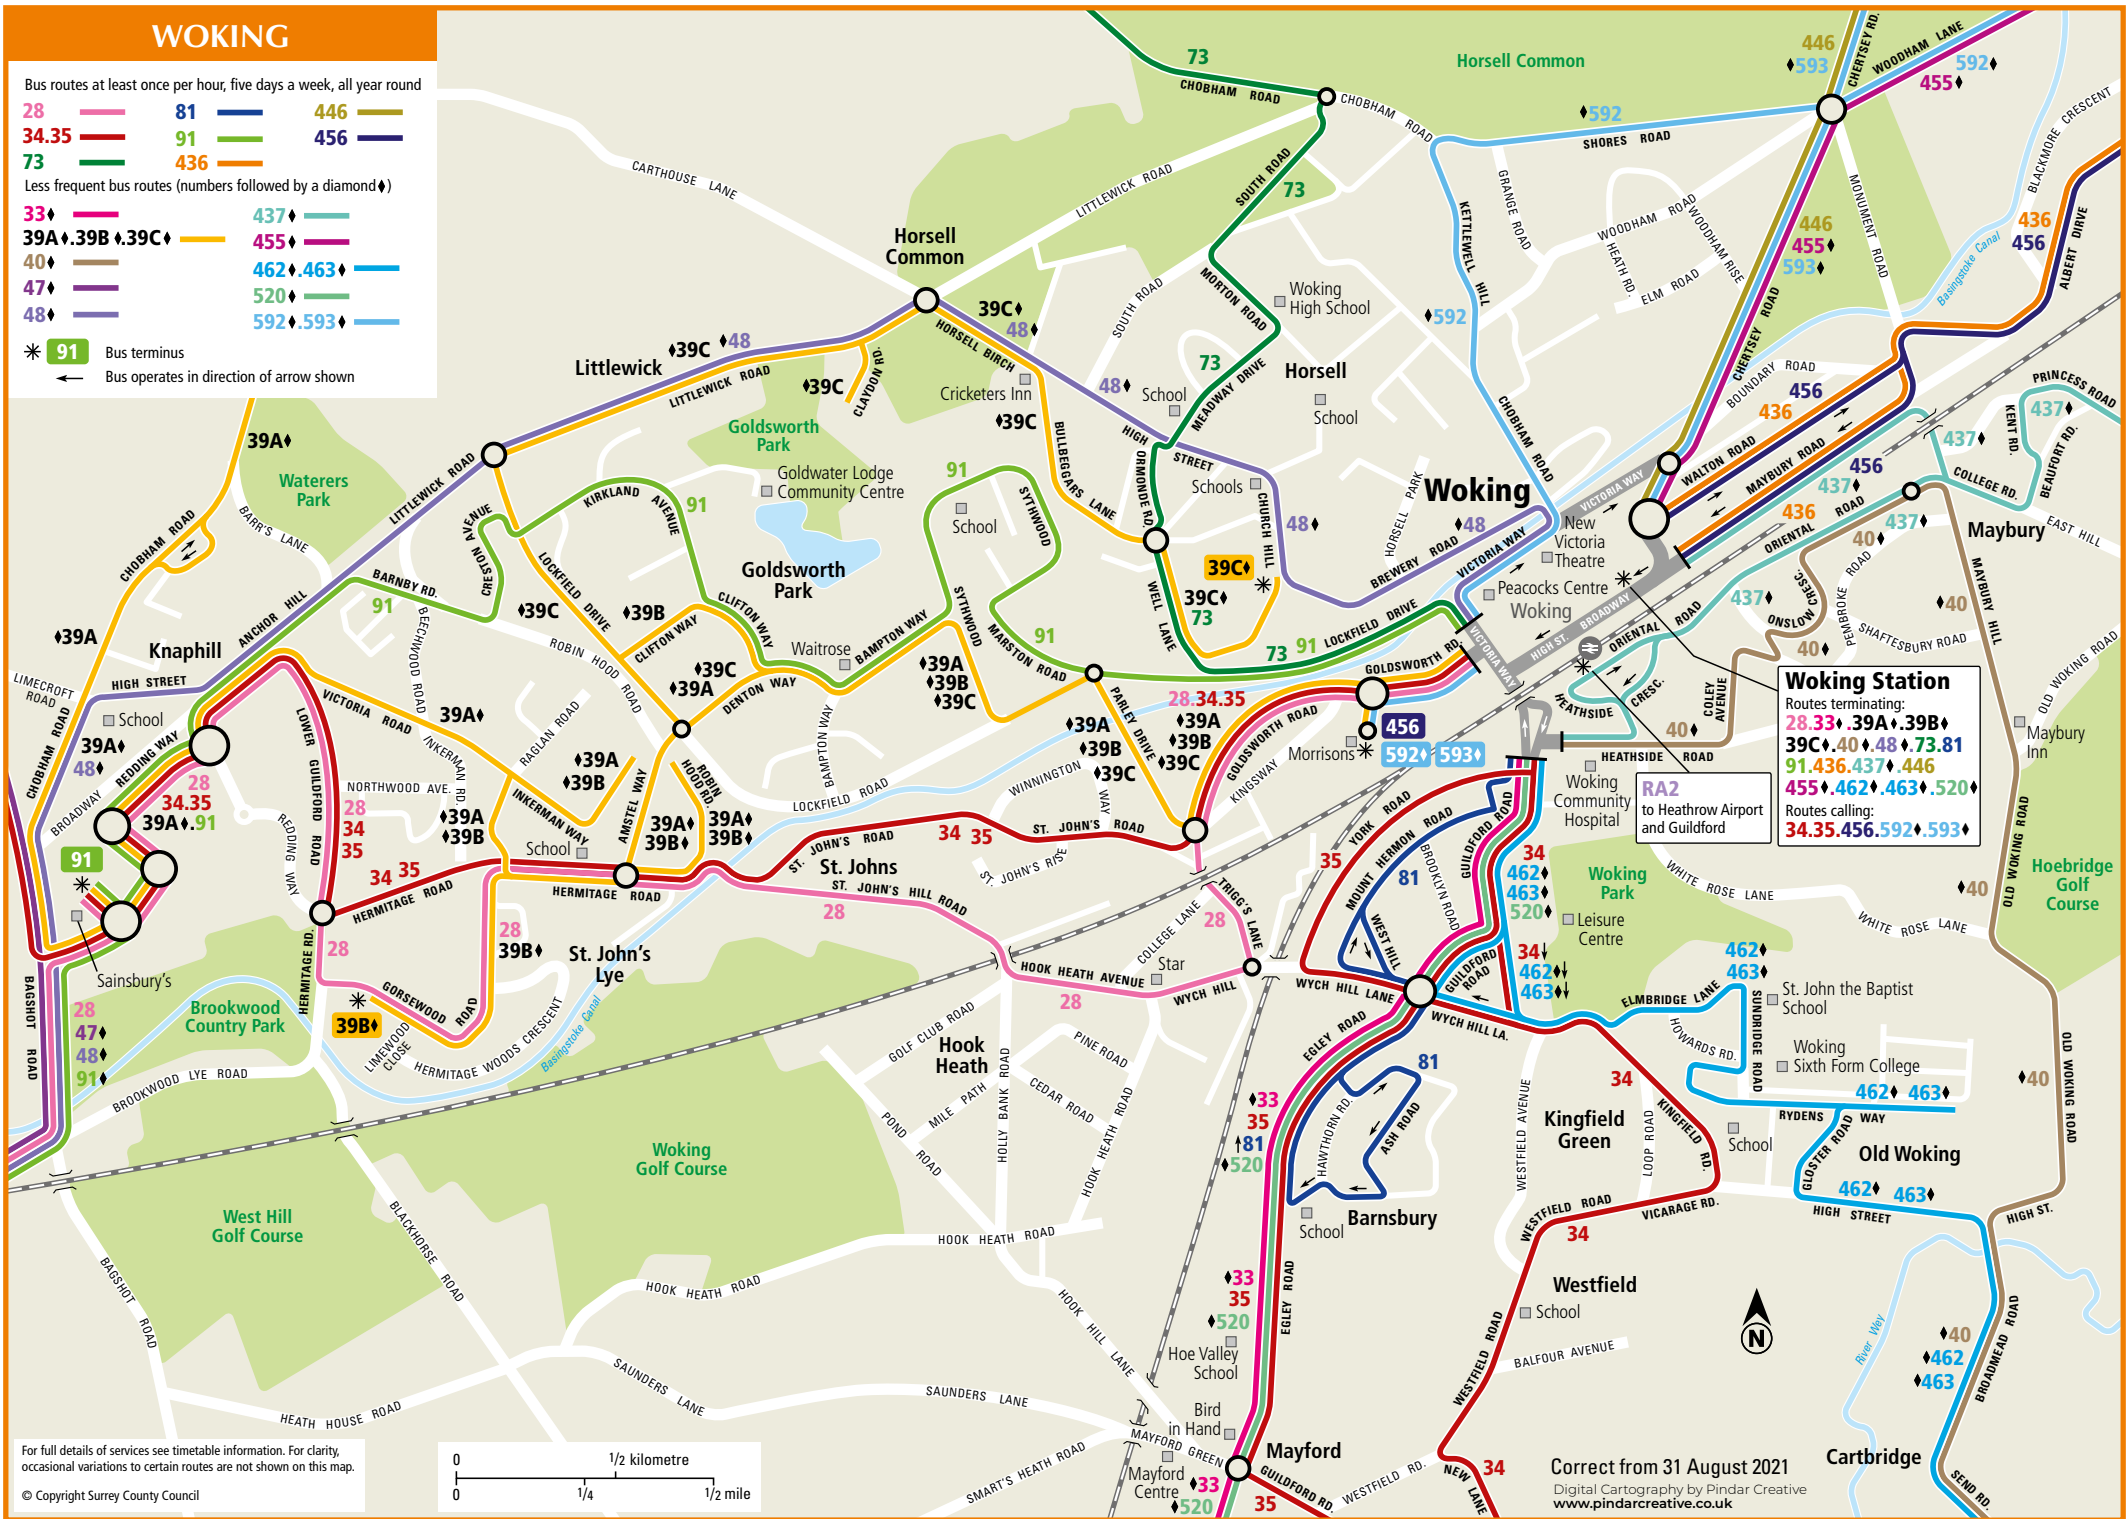

WOKING

Bus routes at least once per hour, five days a week, all year round

28	81	446
34.35	91	456
73	436	

Less frequent bus routes (numbers followed by a diamond)

33♦	437♦
39A♦.39B♦.39C♦	455♦
40♦	462♦.463♦
47♦	520♦
48♦	592♦.593♦

- 91 Bus terminus
- ← Bus operates in direction of arrow shown

Woking Station
Routes terminating:
28.33♦.39A♦.39B♦.39C♦.40♦.48♦.73.81
91.436.437♦.446
455♦.462♦.463♦.520♦
Routes calling:
34.35.456.592♦.593♦

RA2
to Heathrow Airport
and Guildford

© Copyright Surrey County Council

Correct from 31 August 2021
Digital Cartography by Pindar Creative
www.pindarcreative.co.uk