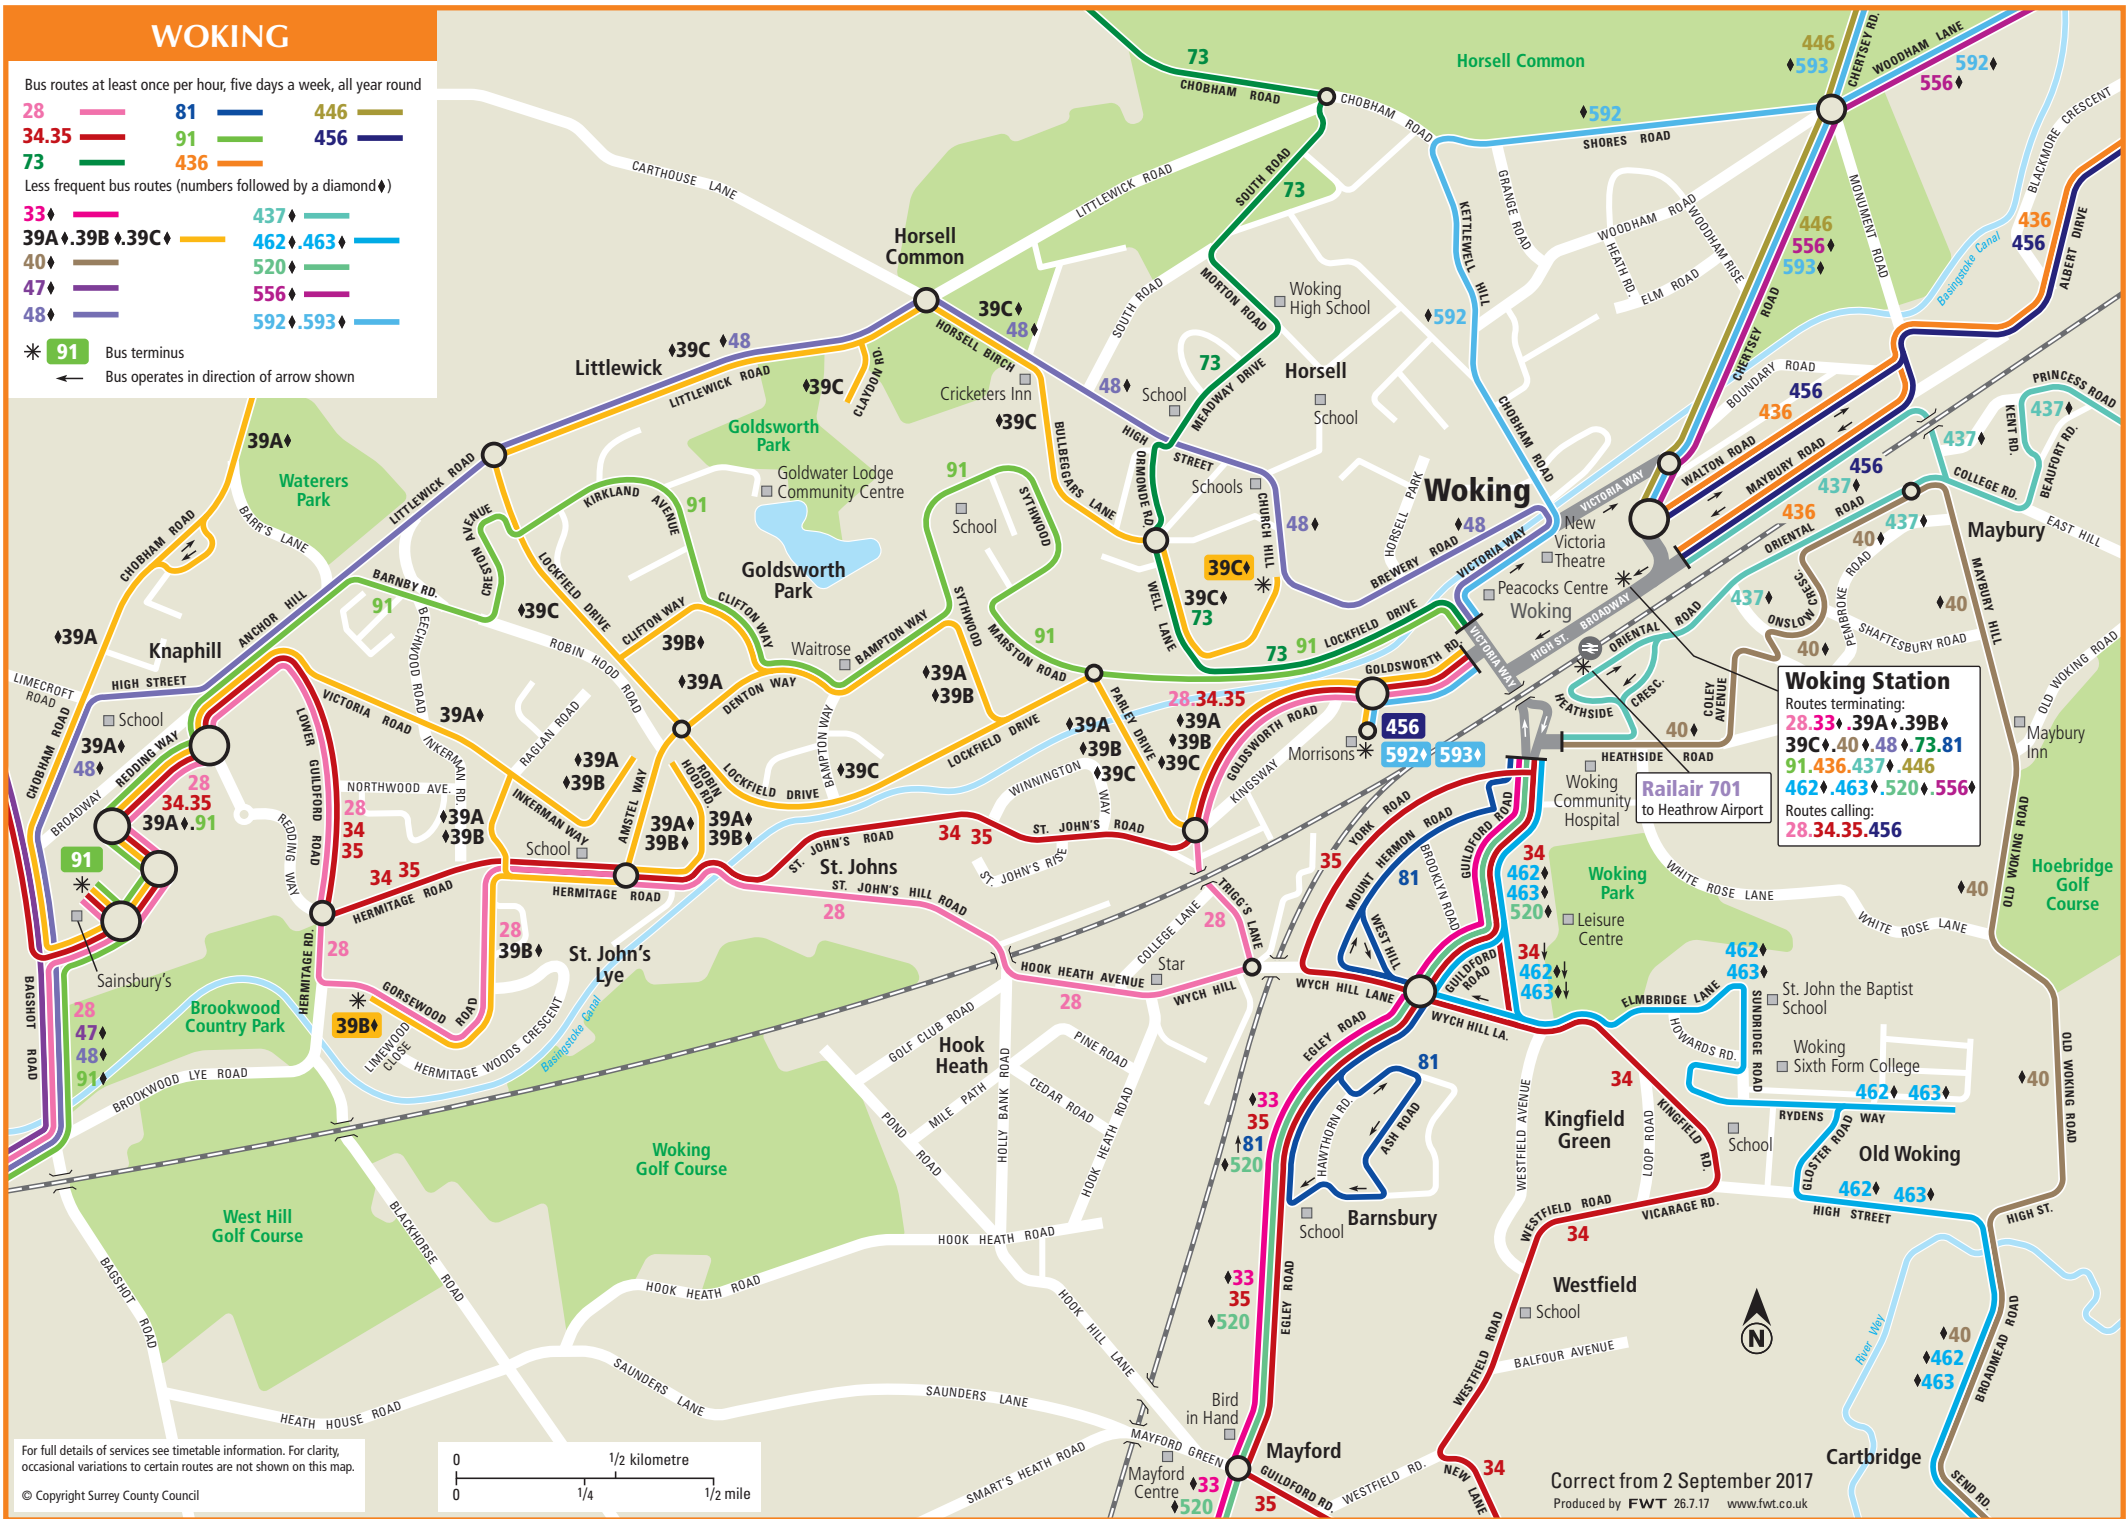

WOKING

Bus routes at least once per hour, five days a week, all year round

28	81	446
34.35	91	456
73	436	

Less frequent bus routes (numbers followed by a diamond)

33♦	437♦
39A♦.39B♦.39C♦	462♦.463♦
40♦	520♦
47♦	556♦
48♦	592♦.593♦

- 91 Bus terminus
- ← Bus operates in direction of arrow shown

Woking Station
Routes terminating:
28.33♦.39A♦.39B♦
39C♦.40♦.48♦.73.81
91.436♦.437♦.446♦
462♦.463♦.520♦.556♦
Routes calling:
28.34.35.456

Railair 701
to Heathrow Airport

© Copyright Surrey County Council

Correct from 2 September 2017
Produced by FWT 26.7.17 www.fwt.co.uk