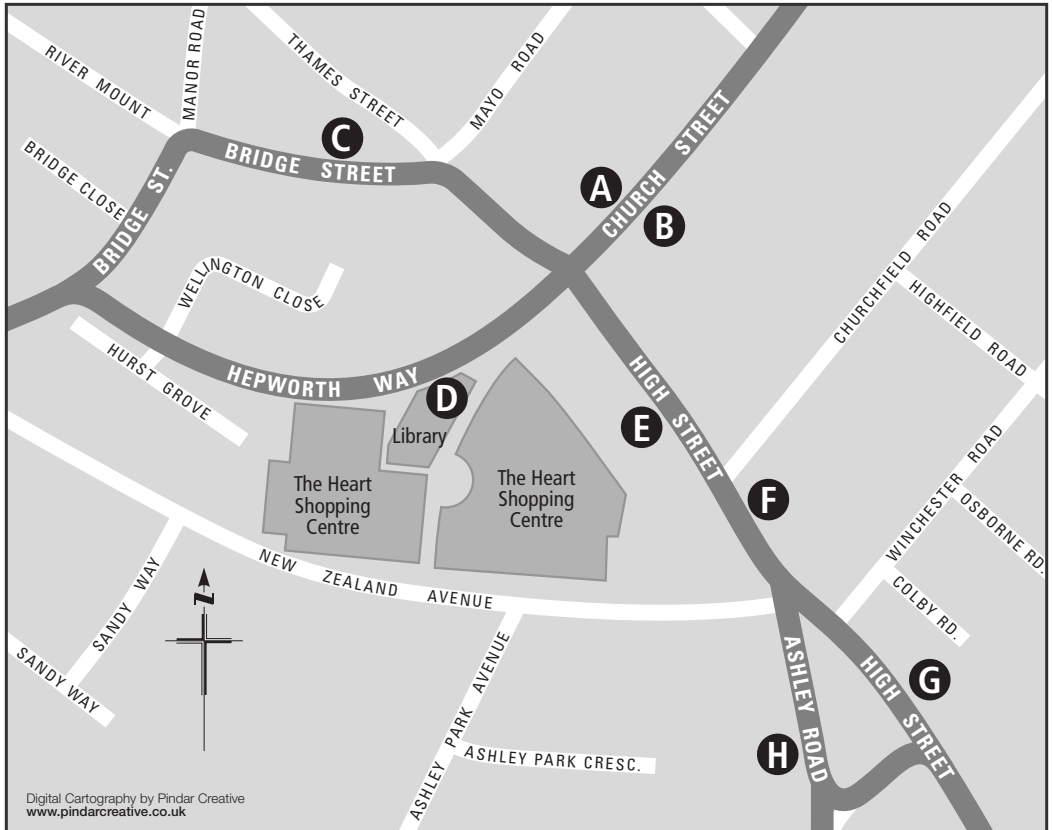

Where to board your bus in Walton-on-Thames

Route Number	Destination	Bus Stop
400	Shepperton, Charlton, Ashford, Staines	D
458	Hersham, Esher, Kingston	C F G
458	Shepperton, Laleham, Staines	D E H
461	Ambleside Avenue, West Molesey, Kingston	A C
461	Weybridge, Addlestone, St. Peter's Hospital, Chertsey	B D

Route Number	Destination	Bus Stop
555	Shepperton, Sunbury, Ashford Stanwell, Heathrow Airport	D E H
555	Walton Station, Hersham, Whiteley Village	C F G
564	Vicarage Fields, Xcel Leisure Centre	A E H
564	Walton Hospital, Ambleside Avenue, Hersham, Weybridge, Brooklands	B F G