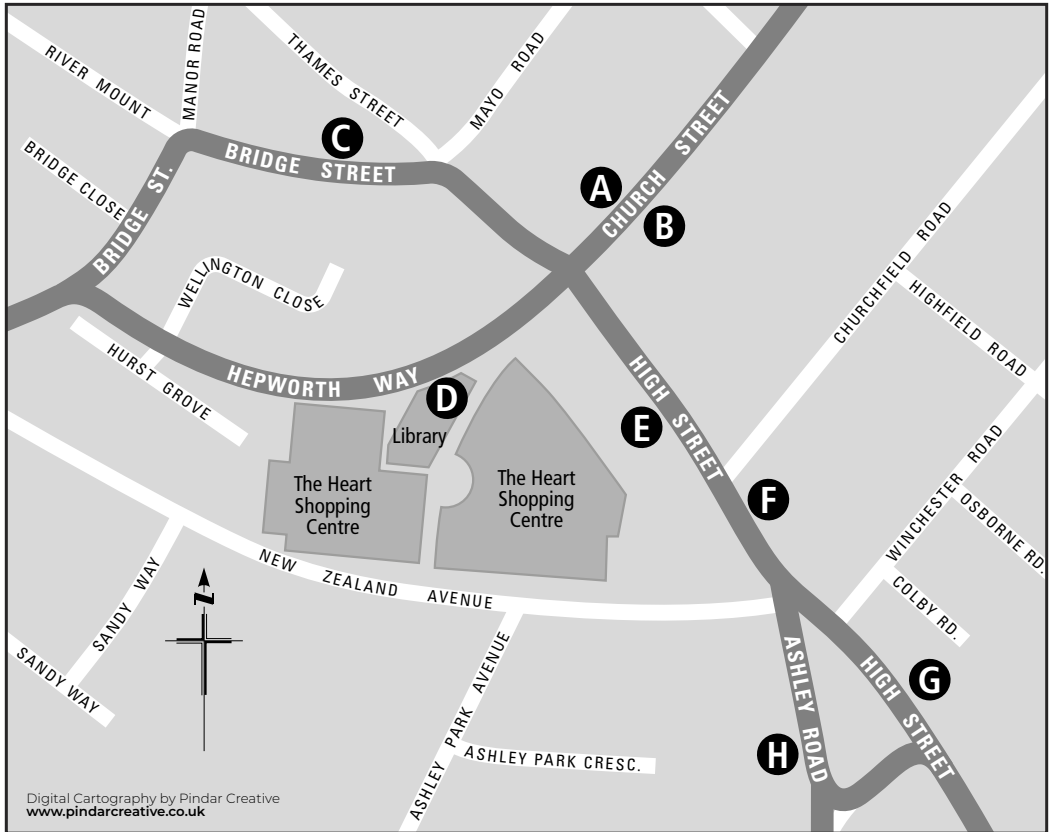

Where to board your bus in Walton-on-Thames

Digital Cartography by Pindar Creative
www.pindarcreative.co.uk

Route Number	Destination	Bus Stop
400	Shepperton, Charlton, Ashford, Staines	D
458	Hersham, Esher, Kingston	C F G
458	Shepperton, Laleham, Staines	D E H
461	Ambleside Avenue, West Molesey, Kingston	A C
461	Weybridge, Addlestone, St. Peter's Hospital, Chertsey	B D

Route Number	Destination	Bus Stop
555	Shepperton, Sunbury, Ashford Stanwell, Heathrow Airport	D E H
555	Walton Station, Hersham, Whiteley Village	C F G
564	Vicarage Fields, Xcel Leisure Centre	A E H
564	Walton Hospital, Ambleside Avenue, Hersham, Weybridge, Brooklands	B F G