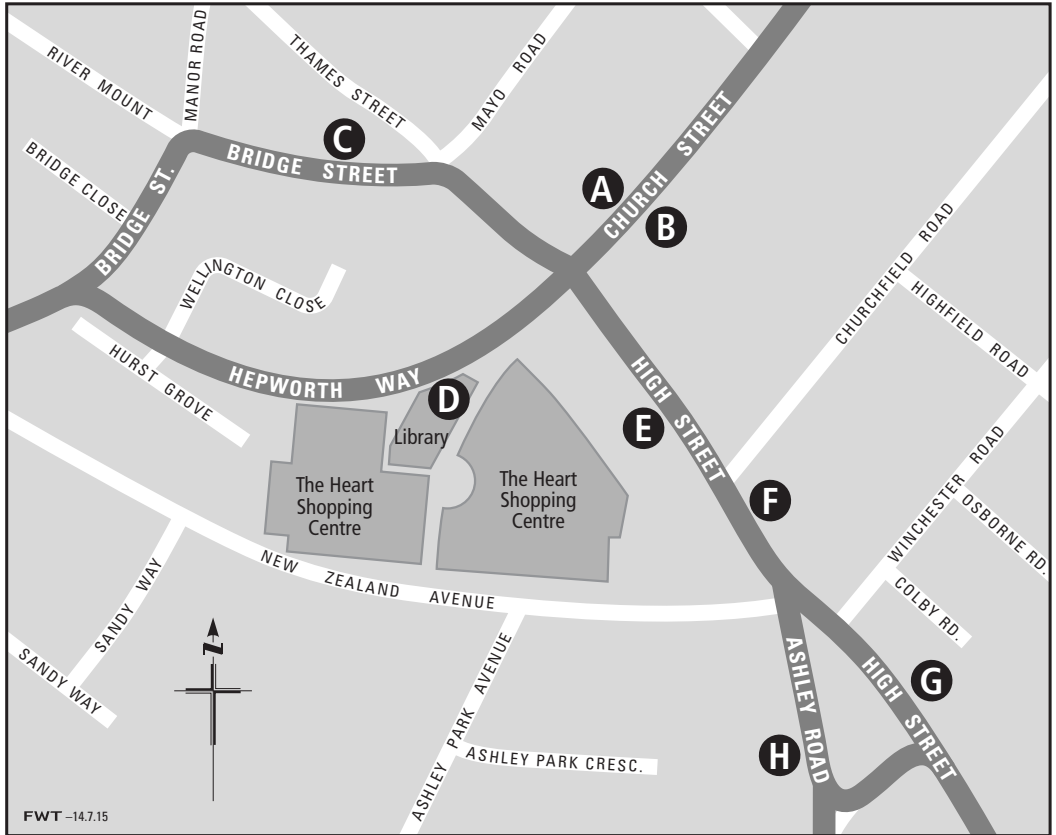

Where to board your bus in Walton-on-Thames

FWT -14.7.15

Route Number	Destination	Bus Stop
400	Shepperton, Charlton, Ashford, Staines	D
458	Hersham, Esher, Kingston	C F G
458	Shepperton, Laleham, Staines	D E H
461	Ambleside Avenue, Field Common West Molesey, Kingston	A C
461	Weybridge, Addlestone, St. Peter's Hospital, Chertsey	B D

Route Number	Destination	Bus Stop
555	Shepperton, Sunbury, Ashford Stanwell, Heathrow Airport	D E H
555	Walton Station, Hersham, Whiteley Village	C F G
564	Vicarage Fields, Xcel Leisure Centre	A E H
564	Walton Hospital, Ambleside Avenue, Hersham	B F G