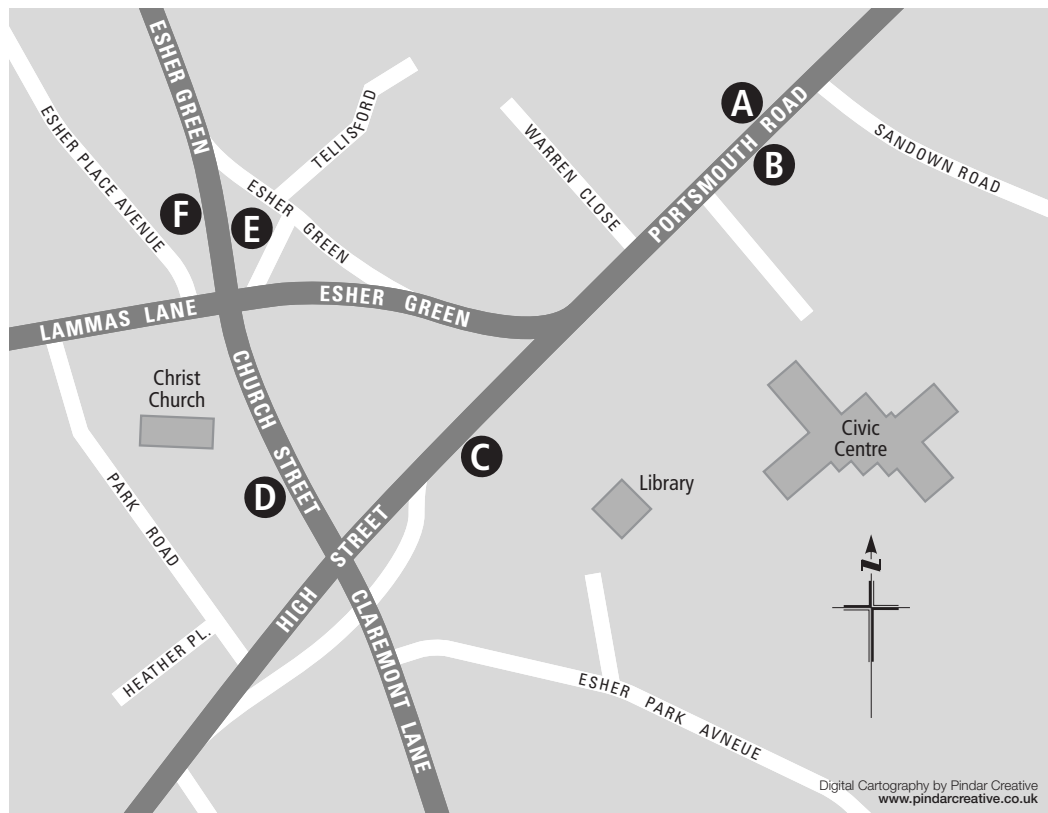

Where to board your bus in Esher

Route Number	Destination	Bus Stop
K3	Claygate, Hinchley Wood, Surbiton, Kingston, Kingston Hospital, Roehampton Vale	C
458	Dittons, Portsmouth Road, Kingston	A
458	Hersham, Walton, Shepperton, Staines	B C D
513	Oxshott, Stoke D'Abernon, Cobham, Downside	B C
513	Weston Green, Thames Ditton, Kingston	A D

Route Number	Destination	Bus Stop
514	Hersham, Field Common, Molesey, Weybridge	C D E
515	Lower Green, Thames Ditton, Surbiton, Kingston	C D F
715	Cobham, Wisley, Ripley, Guildford	(Mon-Sat) B C (Sundays) C E
715	Dittons, Portsmouth Road, Kingston	(Mon-Sat) A (Sundays) D F