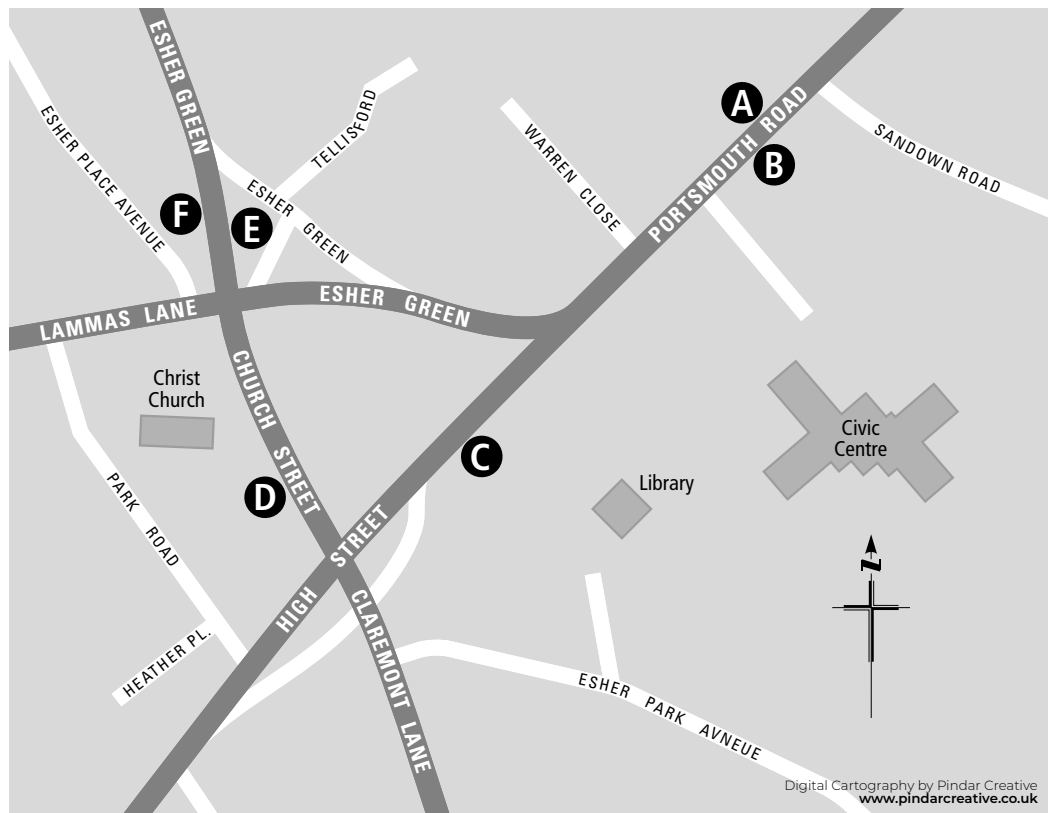

Where to board your bus in Esher

Digital Cartography by Pindar Creative
www.pindarcreative.co.uk

| Route Number | Destination | Bus Stop |
|--------------|---|--------------|
| K3 | Claygate, Hinchley Wood, Surbiton, Kingston, Kingston Hospital, Roehampton Vale | C |
| 458 | Dittons, Portsmouth Road, Kingston | A |
| 458 | Hersham, Walton, Shepperton, Staines | B C D |
| 513 | Oxshott, Stoke D'Abernon, Cobham, Downside | B C |
| 513 | Weston Green, Thames Ditton, Kingston | A D |

| Route Number | Destination | Bus Stop |
|--------------|--|--|
| 515 | Hersham, Weybridge, Brooklands | C D E |
| 515 | Lower Green, Thames Ditton, Surbiton, Kingston | C D F |
| 715 | Cobham, Wisley, Ripley, Guildford | (Mon-Sat) B C (Sundays) C E |
| 715 | Dittons, Portsmouth Road, Kingston | (Mon-Sat) A (Sundays) D F |