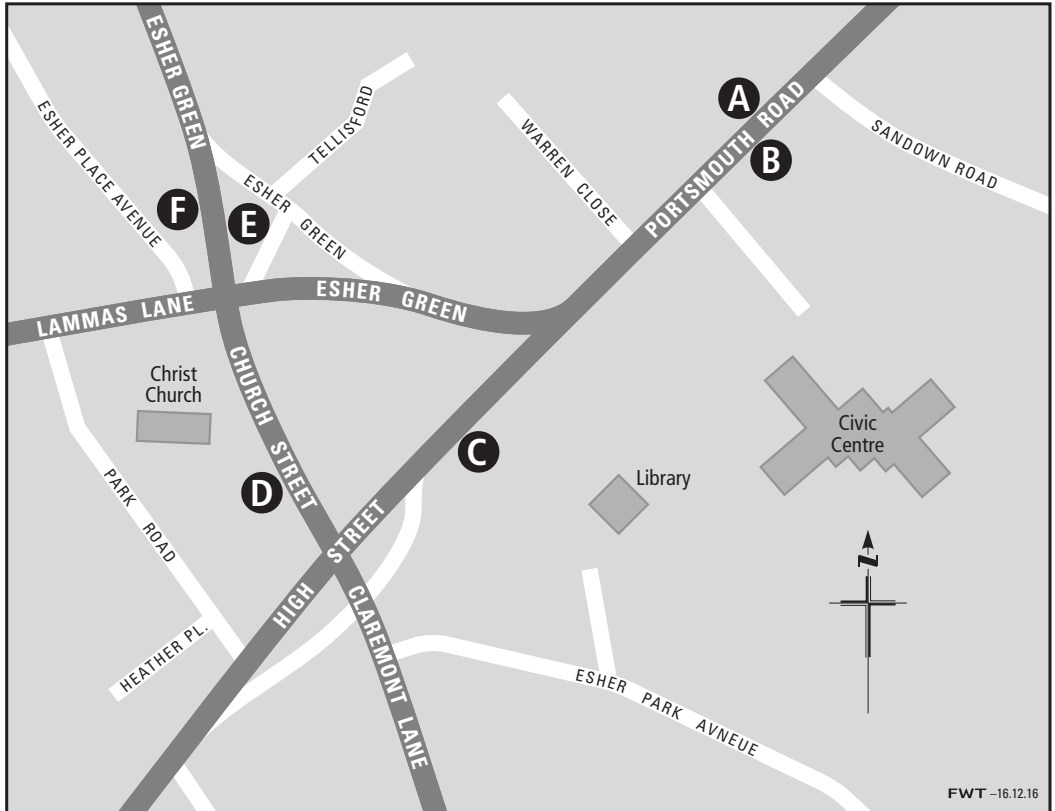

Where to board your bus in Esher

FWT-16.12.16

Route Number	Destination	Bus Stop
K3	Claygate, Hinchley Wood, Surbiton, Kingston, Kingston Hospital, Roehampton Vale	C
458	Hersham, Walton, Shepperton, Staines	B C D
458	Dittons, Portsmouth Road, Kingston	A
513	Weston Green, Thames Ditton, Kingston	A D
513	Oxshott, Stoke D'Abernon, Cobham, Downside	B C

Route Number	Destination	Bus Stop
515	Hersham, Weybridge, Brooklands, Addlestone	C D E
515	Lower Green, Thames Ditton, Surbiton, Kingston	C D F
715	Cobham, Wisley, Ripley, Guildford	(Mon-Sat) B C (Sundays) C E
715	Dittons, Portsmouth Road, Kingston	(Mon-Sat) A (Sundays) D F