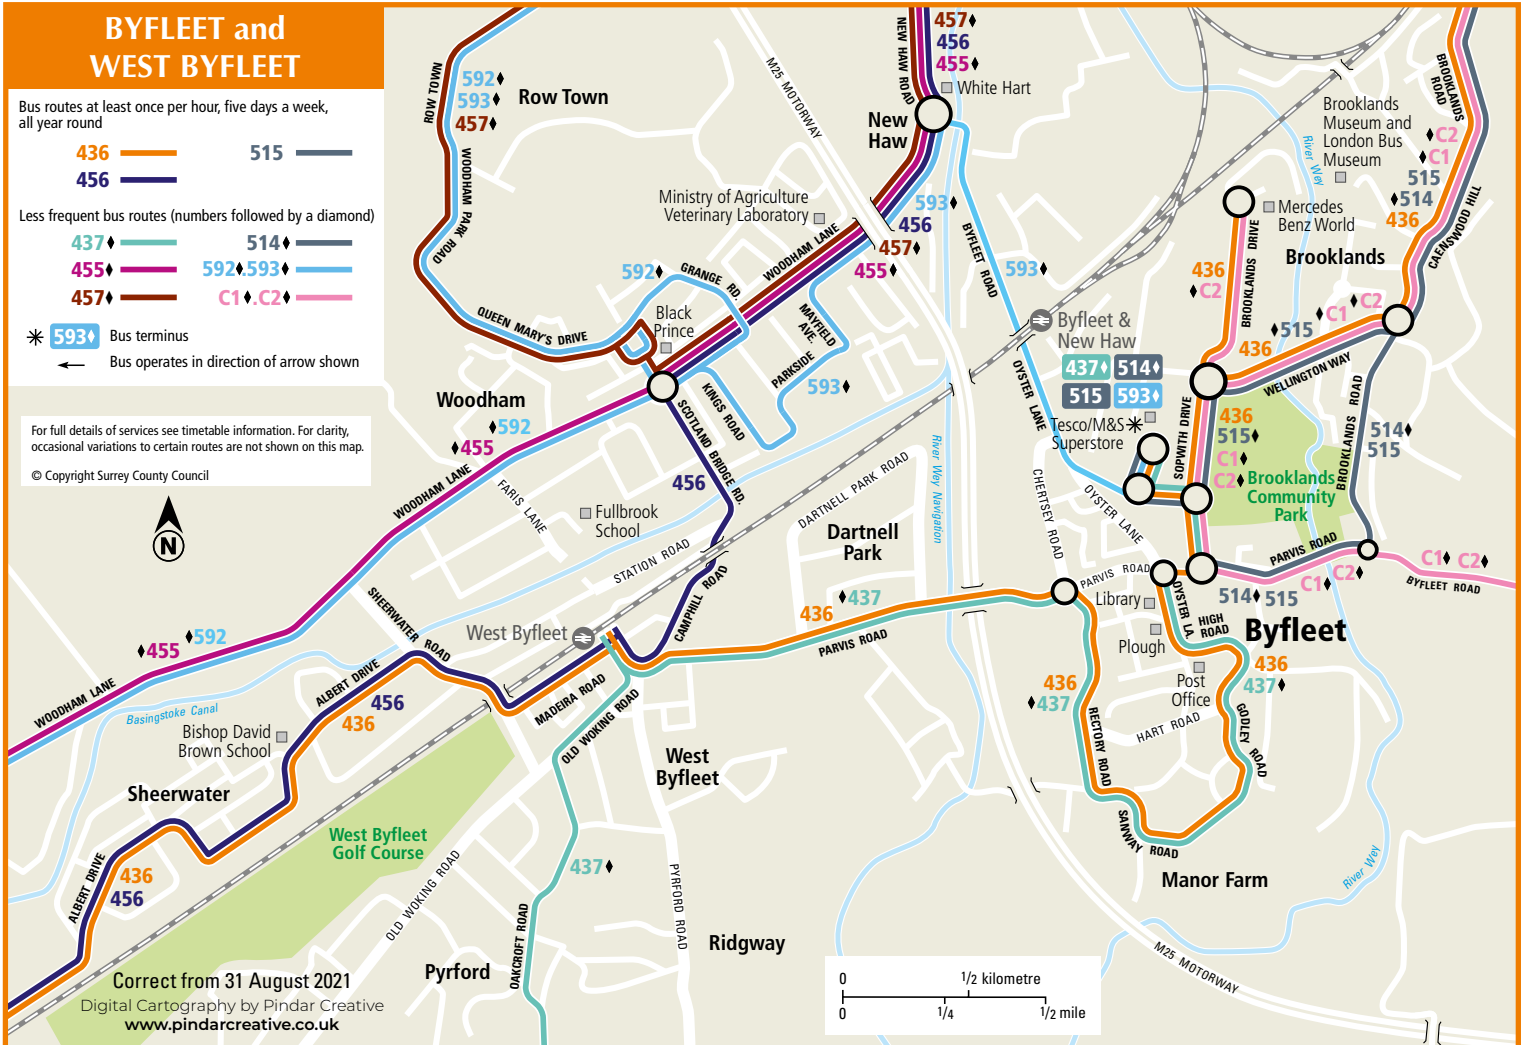

BYFLEET and WEST BYFLEET

Bus routes at least once per hour, five days a week, all year round

436 515
456

Less frequent bus routes (numbers followed by a diamond)

437 514
455 592, 593
457 C1, C2

* 593 Bus terminus
Bus operates in direction of arrow shown

© Copyright Surrey County Council

Correct from 31 August 2021

Digital Cartography by Pindar Creative
www.pindarcreative.co.uk