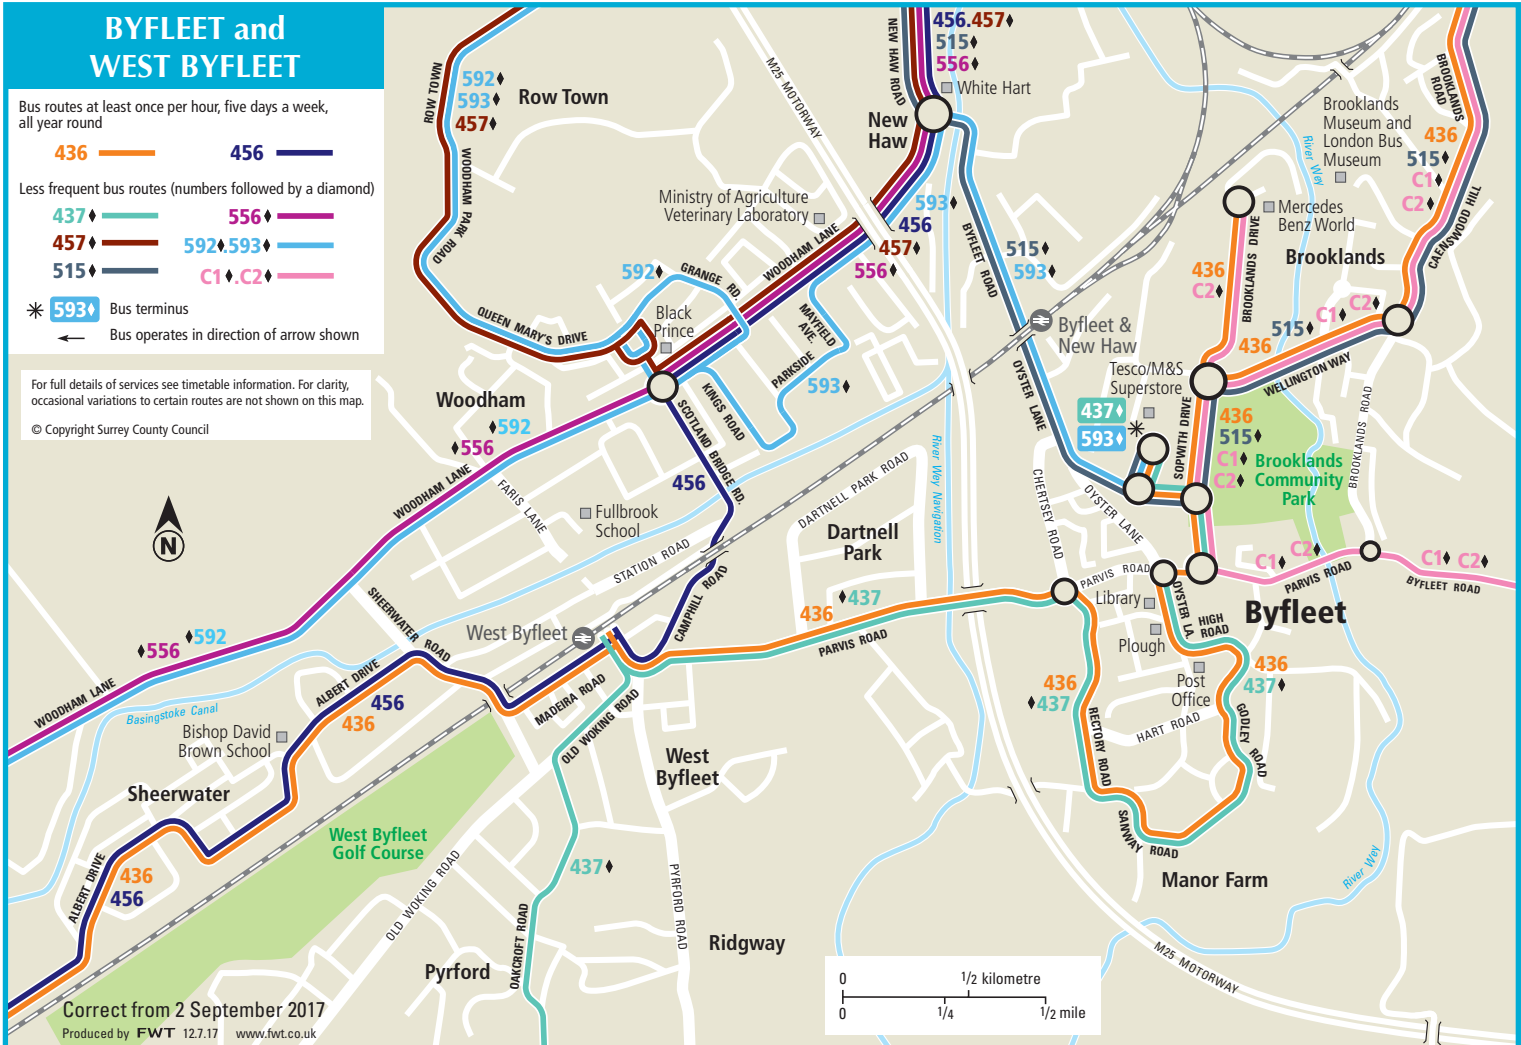

BYFLEET and WEST BYFLEET

Bus routes at least once per hour, five days a week, all year round

436 **456**

Less frequent bus routes (numbers followed by a diamond)

437 **556**

457 **592, 593**

515 **C1, C2**

* **593** Bus terminus

← Bus operates in direction of arrow shown

© Copyright Surrey County Council

Correct from 2 September 2017

Produced by FWT 12.7.17 www.fwt.co.uk