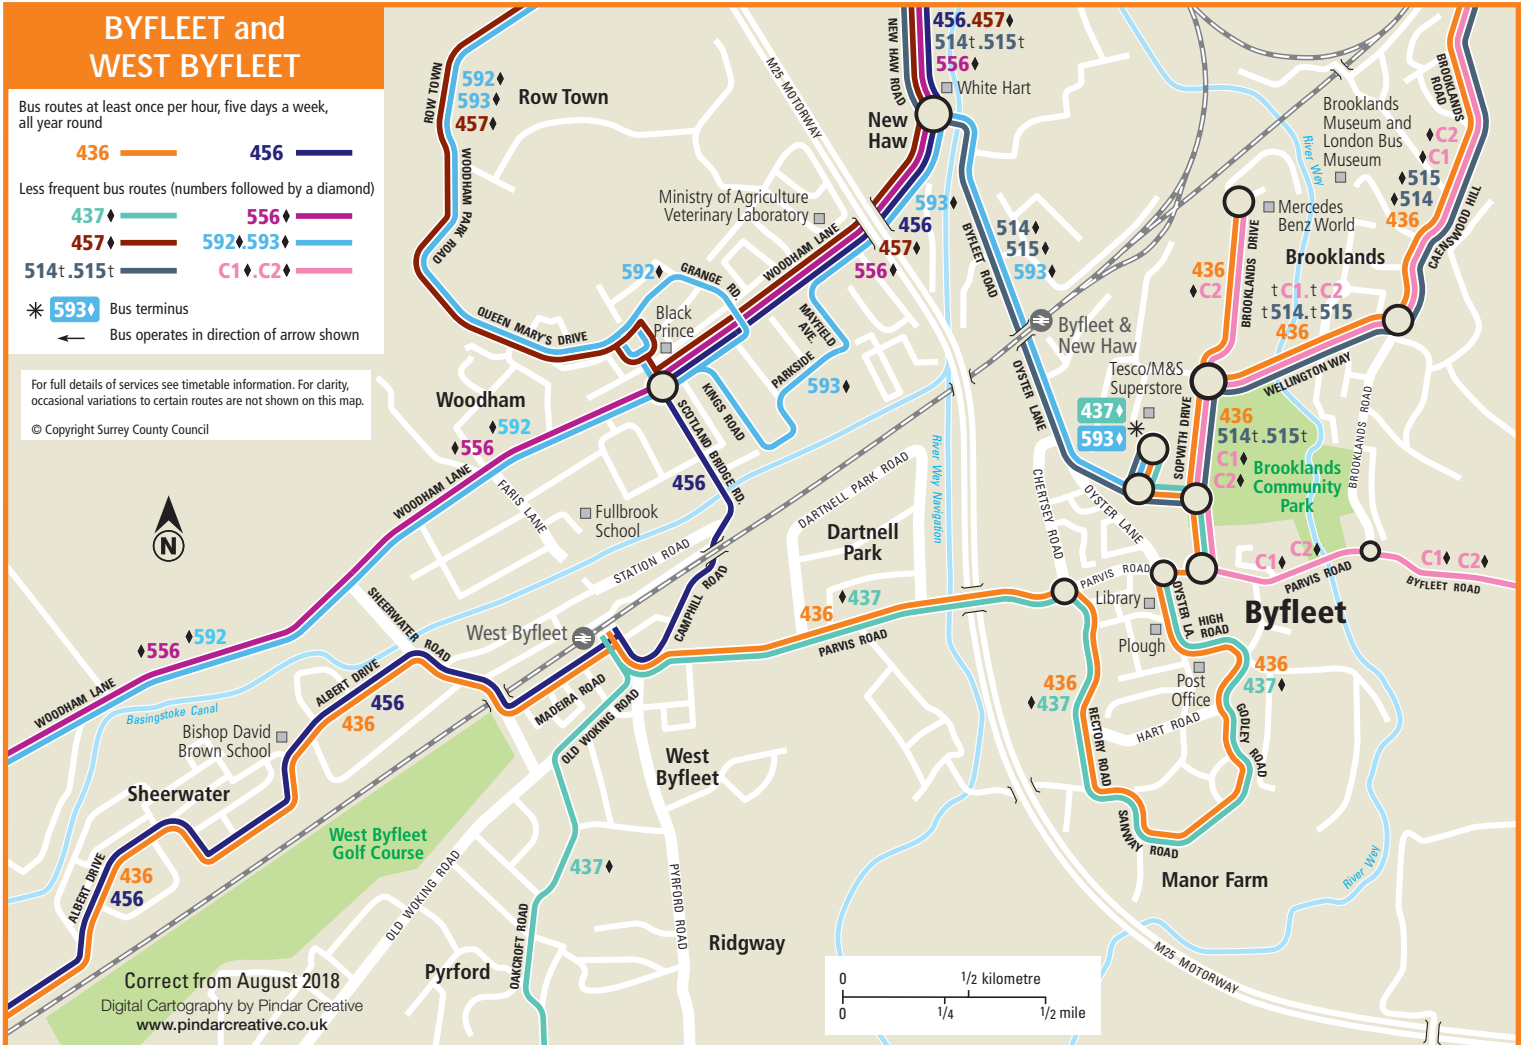

BYFLEET and WEST BYFLEET

Bus routes at least once per hour, five days a week, all year round

436 — 456

Less frequent bus routes (numbers followed by a diamond)

437 ♦ 556 ♦

457 ♦ 592 ♦ 593 ♦

514t .515t C1 ♦ C2 ♦

* 593+ Bus terminus

← Bus operates in direction of arrow shown

© Copyright Surrey County Council

Correct from August 2018

Digital Cartography by Pindar Creative
www.pindarcreative.co.uk