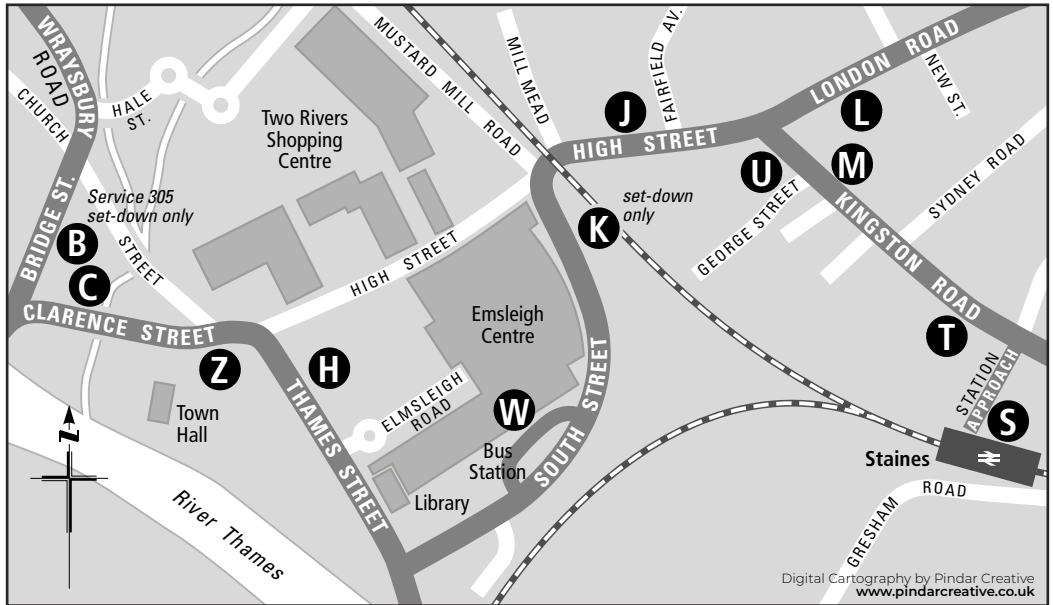

Where to board your bus in Staines

Route Number	Destination	Bus Stop
8/8A	Egham, Englefield Green, Windsor, Slough	L W Z
8/8A	Heathrow Terminal 5	C H J W
117	Ashford, Feltham, Hounslow, West Middlesex Hospital	J M W
203	Ashford Hospital, Stanwell, Hatton Cross, Hounslow	J W
216	Ashford Hospital, Ashford, Sunbury, Hampton, Kingston	J W
290	Ashford, Sunbury, Hanworth, Twickenham	J M W
305	Wraysbury, Horton, Colnbrook, Poyle	W Z
400	Ashford Hospital, Ashford, Charlton, Shepperton, Walton	J W
438	Royal Estate	J M W
441	Egham, Englefield Green (Cherrywood Avenue)	L W Z

Route Number	Destination	Bus Stop
442	Ashford Hospital, Stanwell, Stanwell Moor, Heathrow Terminal 5	J W
446	Chertsey, St. Peter's Hospital, Woking	W Z
456	Chertsey, Addlestone, New Haw, West Byfleet, Woking	W Z
458	Laleham, Shepperton, Walton, Kingston	W
500	Egham, Sunningdale, Windlesham, Bagshot, Camberley	W Z
566/567	Egham, Thorpe/Stroude, Virginia Water, Knowle Hill	W Z
570	Wheatsheaf Lane	W
571	Sunbury, Grange Farm	J W
572	Sunbury, Sunbury Common	J W
593	Chertsey, Lyne, Ottershaw	W Z
950	Thorpe Park	S W