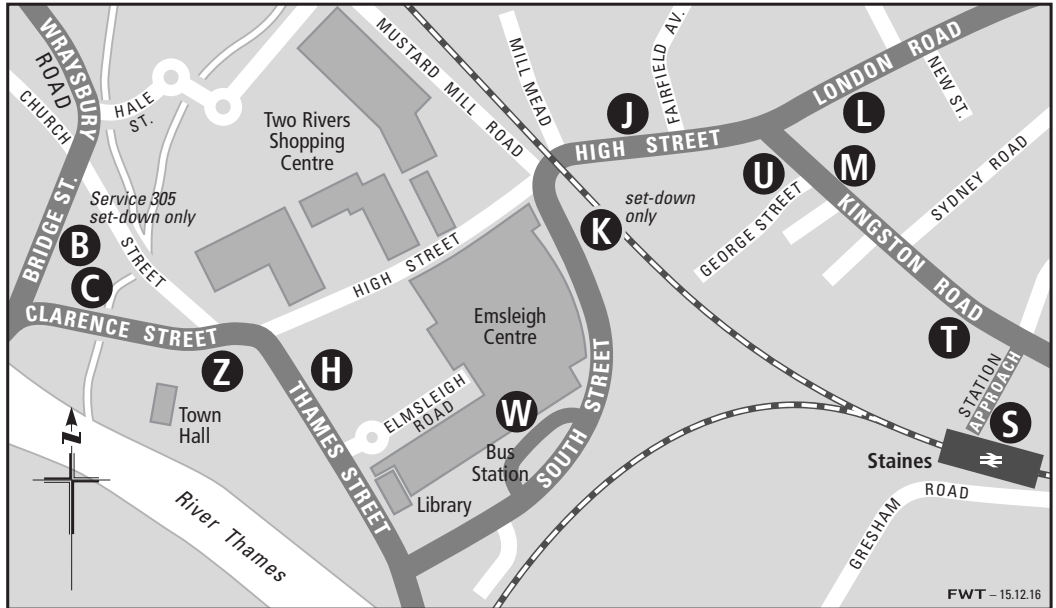

Where to board your bus in Staines

Route Number	Destination	Bus Stop
8	Egham, Englefield Green, Windsor, Slough	L W Z
8	Heathrow Terminal 5	C H J W
117	Ashford, Feltham, Hounslow, West Middlesex Hospital	J M W
203	Ashford Hospital, Stanwell, Hatton Cross, Hounslow	J W
216	Ashford Hospital, Ashford, Sunbury, Hampton, Kingston	J W
290	Ashford, Sunbury, Hanworth, Twickenham	J M W
305	Wraysbury, Horton, Colnbrook, Poyle	W Z
400	Ashford Hospital, Ashford, Charlton, Shepperton, Walton	J W
438	Royal Estate	J M W
441	Egham, Englefield Green (Cherrywood Avenue)	L W Z
442	Ashford Hospital, Stanwell, Stanwell Moor, Heathrow Terminal 5	J W

Route Number	Destination	Bus Stop
446	Chertsey, St. Peter's Hospital, Woking	W Z
456	Chertsey, Addlestone, New Haw, West Byfleet, Woking	W Z
458	Laleham, Shepperton, Walton, Kingston	W
500	Egham, Sunningdale, Windlesham, Bagshot, Camberley	W Z
566/567	Egham, Thorpe/Stroude, Virginia Water, Knowle Hill	W Z
570	Wheatsheaf Lane	W
571	Sunbury, Grange Farm	J W
572	Sunbury, Sunbury Common	J W
593	Chertsey, Lyne, Ottershaw	W Z
950	Thorpe Park	S W