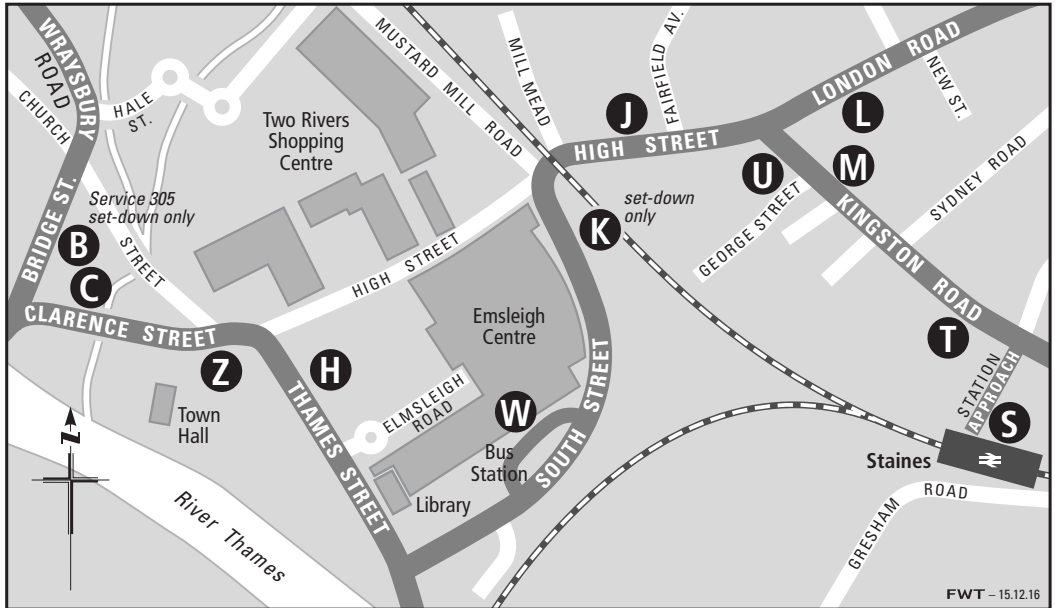

# Where to board your bus in Staines

Route Number	Destination	Bus Stop
8	Egham, Englefield Green, Windsor, Slough	L W Z
8	Heathrow Terminal 5	C H J W
117	Ashford, Feltham, Hounslow, West Middlesex Hospital	J M W
203	Ashford Hospital, Stanwell, Hatton Cross, Hounslow	J W
216	Ashford Hospital, Ashford, Sunbury, Hampton, Kingston	J W
290	Ashford, Sunbury, Hanworth, Twickenham	J M W
305	Wraysbury, Horton, Colnbrook, Poyle	W Z
400	Ashford Hospital, Ashford, Charlton, Shepperton, Walton	J W
438	Royal Estate	J M W
441	Egham, Englefield Green (Cherrywood Avenue)	L W Z
442	Ashford Hospital, Stanwell, Stanwell Moor, Heathrow Terminal 5	J W

Route Number	Destination	Bus Stop
446	Chertsey, St. Peter's Hospital, Woking	W Z
456	Chertsey, Addlestone, New Haw, West Byfleet, Woking	W Z
458	Laleham, Shepperton, Walton, Kingston	W
500	Egham, Sunningdale, Windlesham, Bagshot, Camberley	W Z
566/567	Egham, Thorpe/Stroude, Virginia Water, Knowle Hill	W Z
570	Wheatsheaf Lane	W
571	Sunbury, Grange Farm	J W
572	Sunbury, Sunbury Common	J W
593	Chertsey, Lyne, Ottershaw	W Z
950	Thorpe Park	S W