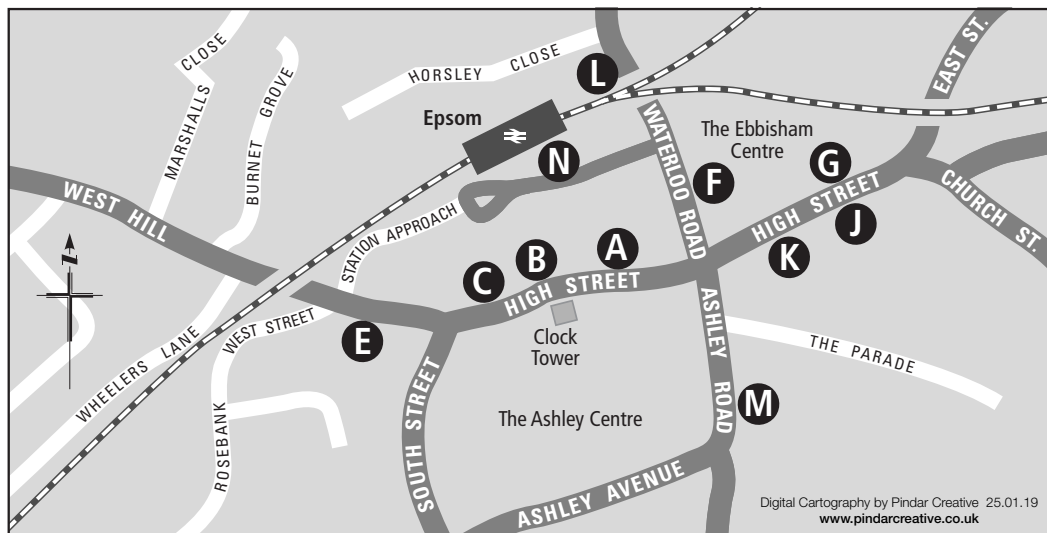

Where to board your bus in Epsom

Route Number	Destination	Bus Stop
E5	West Ewell, Watersedge	A L
E5	Epsom Hospital, Langley Vale, The Wells	F M
E9	Longmead, Parkviews, Livingstone Park, Manor Park	L N
E10	Manor Park, Noble Park	E F M N
E16	Ewell, Stoneleigh, Worcester Park	A G
21	Leatherhead, Headley, Box Hill, Dorking, Beare Green, Newdigate, Charlwood, Crawley	J M
21	Kiln Lane Sainsbury's	B G
166	Epsom Hospital	J M
166	Epsom Downs, Banstead, Woodmansterne, Chipstead Valley, Coulsdon, Purley, Croydon	B G
293	Ewell, North Cheam, Morden	A G
293	Epsom Hospital	J M
318	Tattenham Corner, Burgh Heath, Nork, Banstead	F G

Route Number	Destination	Bus Stop
406	Ewell, Tolworth, Kingston	A G
408	The Wells, Ashted, Leatherhead, Woodbridge, Cressall Mead, Oxshott, Cobham, Great Bookham, Effingham	F M N
418	Longmead, West Ewell, Tolworth, Kingston	A L
460	Tattenham Corner, Preston, Tadworth, Walton-on-the-Hill, Lower Kingswood, Reigate, Redhill, East Surrey Hospital, Gatwick Airport, Crawley	*C M
467	Ewell, West Ewell, Copt Gilders, Chessington, Hook	B G
470	Ewell, Cheam, Sutton, Morden, Colliers Wood	A G
479	Ashted, Leatherhead, Bookham, Effingham, Guildford	B M
480	Tattenham Corner, Waterfield, Preston	*C M
623	Ashted	C