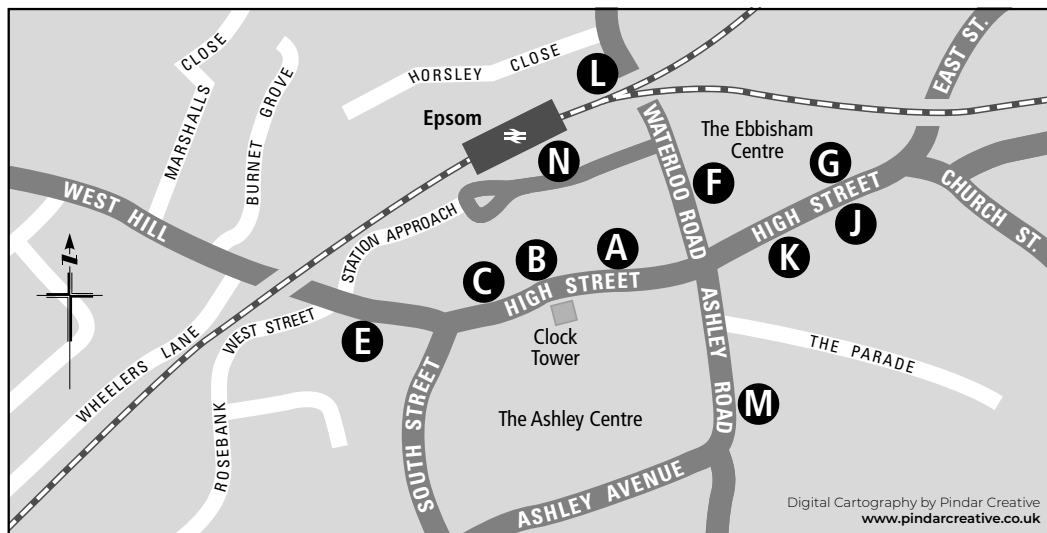

# Where to board your bus in Epsom

Digital Cartography by Pindar Creative  
[www.pindarcreative.co.uk](http://www.pindarcreative.co.uk)

Route Number	Destination	Bus Stop
E5	West Ewell, Watersedge	A L
E5	Epsom Hospital, Langley Vale, The Wells	F M
E9	Longmead, Parkviews, Livingstone Park, Manor Park	L N
E10	Manor Park, Noble Park	E F M N
E16	Ewell, Stoneleigh, Worcester Park	A G
21	Leatherhead, Headley, Box Hill, Dorking, Beare Green, Newdigate, Charlwood, Crawley	J M
21	Kiln Lane Sainsbury's	B G
166	Epsom Hospital	J M
166	Epsom Downs, Banstead, Woodmansterne, Chipstead Valley, Coulsdon, Purley, Croydon	B G
293	Ewell, North Cheam, Morden	A G
293	Epsom Hospital	J M
318	Tattenham Corner, Burgh Heath, Nork, Banstead	F G

Route Number	Destination	Bus Stop
406	Ewell, Tolworth, Kingston	A G
408	The Wells, Ashted, Leatherhead, Woodbridge, Cressall Mead, Oxshott, Cobham, Great Bookham, Effingham	F M N
418	Longmead, West Ewell, Tolworth, Kingston	A L
460	Tattenham Corner, Preston, Tadworth, Walton-on-the-Hill, Lower Kingswood, Reigate, Redhill, East Surrey Hospital, Gatwick Airport, Crawley	C M
467	Ewell, West Ewell, Copt Gilders, Chessington, Hook	F G
470	Ewell, Cheam, Sutton, Morden, Colliers Wood	A G
479	Ashted, Leatherhead, Bookham, Effingham, Guildford	B M
480	Tattenham Corner, Waterfield, Preston	C M
623	Ashted	C