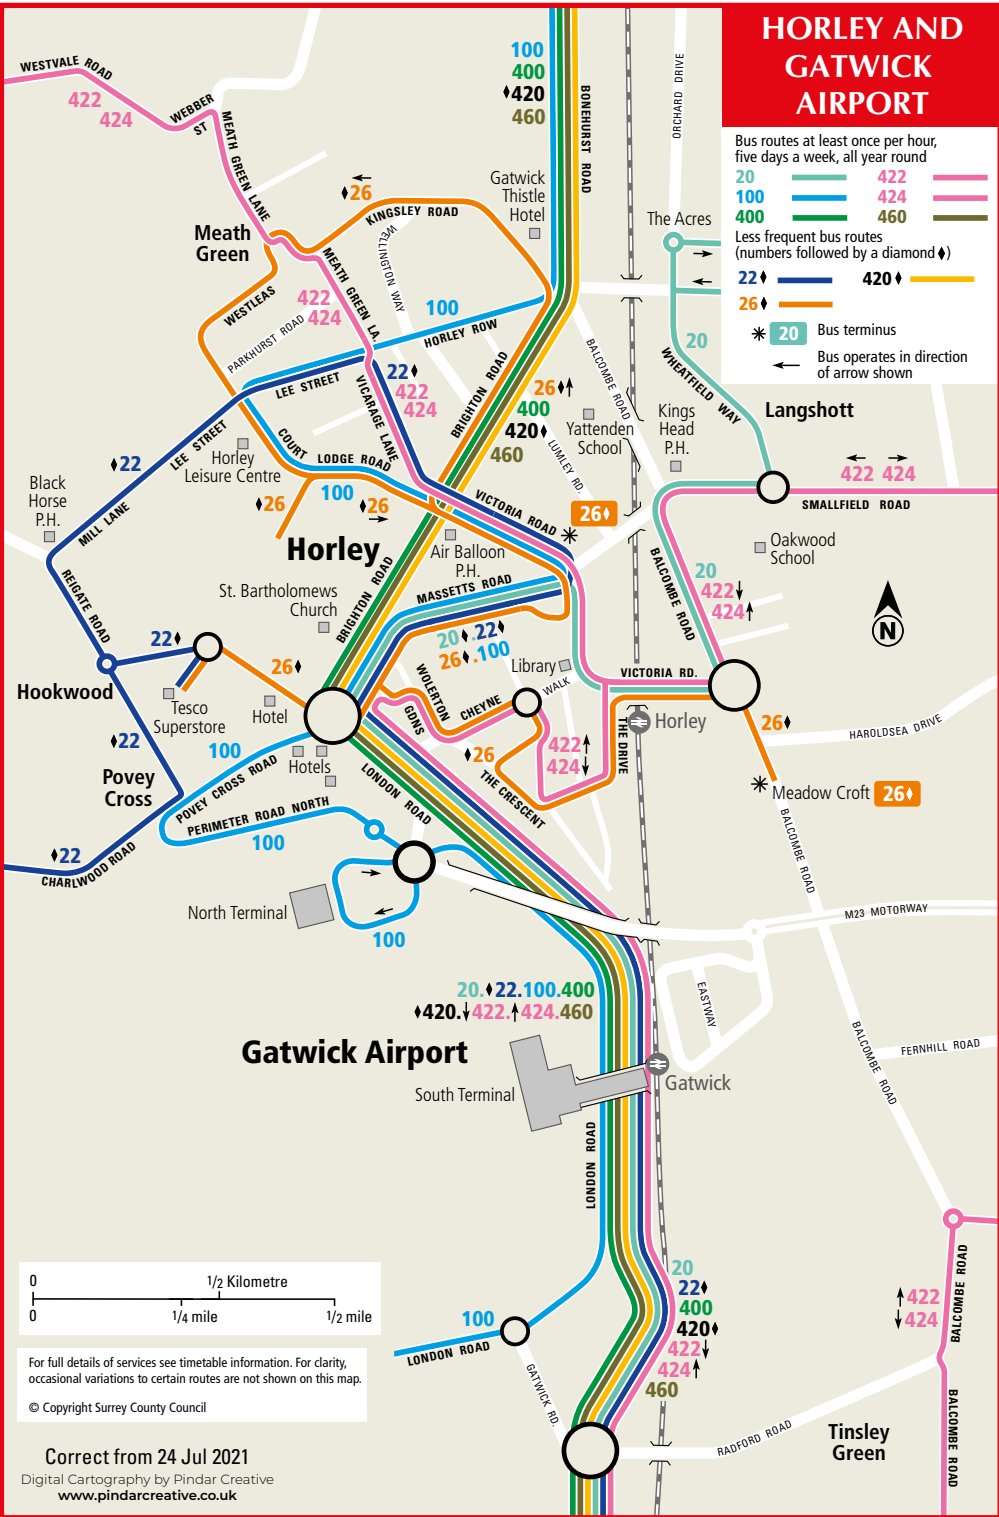

HORLEY AND GATWICK AIRPORT

Bus routes at least once per hour, five days a week, all year round

20 222 422
100 224 424
400 266 460

Less frequent bus routes (numbers followed by a diamond)

22♦ 420♦
26♦

* 20 Bus terminus

← Bus operates in direction of arrow shown

For full details of services see timetable information. For clarity, occasional variations to certain routes are not shown on this map.
© Copyright Surrey County Council

Correct from 24 Jul 2021