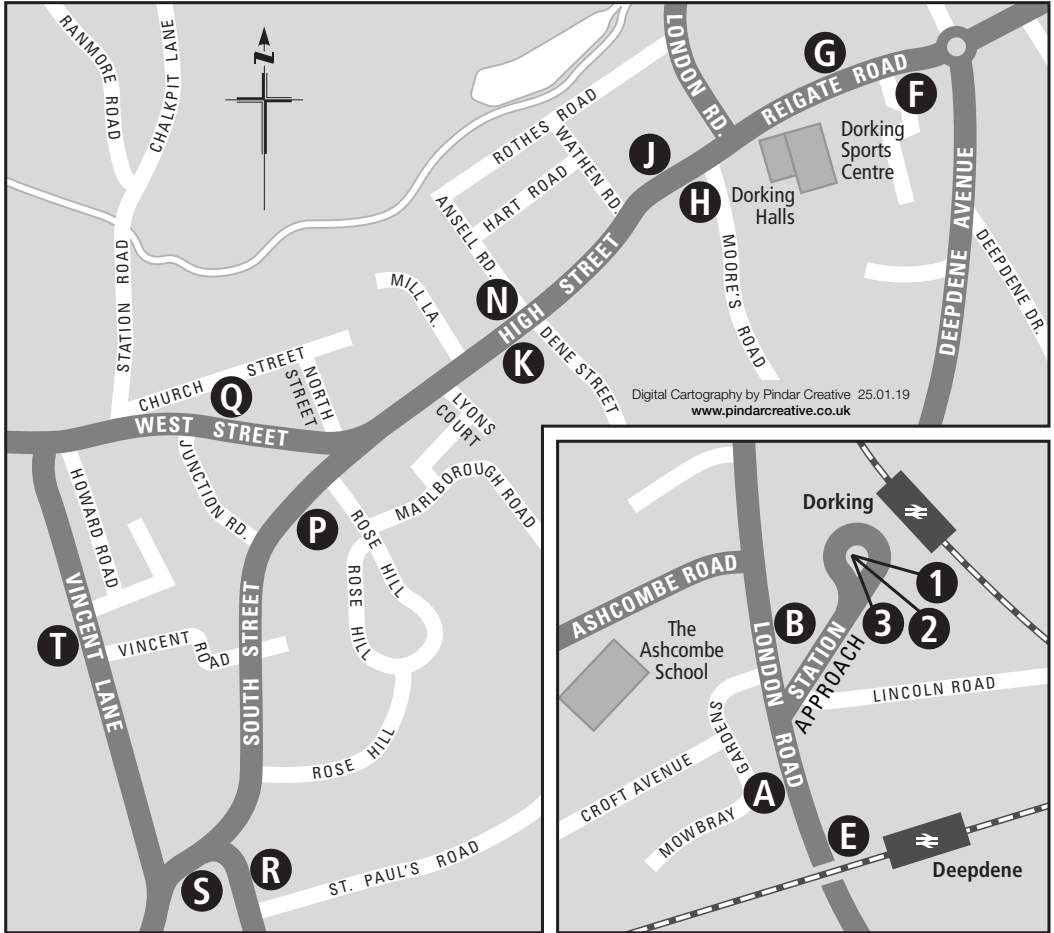

Where to board your bus in Dorking

Route Number	Destination	Bus Stop
21	Beare Green, Newdigate, Charlwood, Crawley	B E F H K P R
21	Betchworth, Box Hill, Leatherhead, Epsom, Kiln Lane	A J N Q S T
22	Chart Downs, Leigh, Charlwood, Horley, Crawley	3 E G J N Q
22	Westcott, Wotton Holmbury St Mary, Abinger Common	3 E F H K P S T
32	Brockham Green, Strood Green, Betchworth, Reigate, Meadvale, Earlswood, Redhill	2 E G J N Q
32	Westcott, Abinger Common, Holmbury St Mary, Abinger Hammer, Gomshall, Shere, Albury, Chilworth, Shalford, Guildford	2 E F H K P S T
93	Dorking Station	G J N Q S T

Route Number	Destination	Bus Stop
93	Goodwyns, Holmwood Park, Beare Green, Capel, Kingsfold, Warnham, Broadbridge Heath, Horsham	1 E F H K P R
433	Leigh, Reigate	G J N Q T
433	Coldharbour, Ockley, Walliswood	F H K P S
465	Dorking Town Centre, South Street	2 E F H K
465	Mickleham, Leatherhead, Malden Rushett, Chessington, Hook, Surbiton, Kingston	A G J N Q S T
522	Leigh, Newdigate	G J N
533	Ranmore	A G J N
533	Ockley, Forest Green, Mayes Green, Walliswood, Ewhurst	B K P R