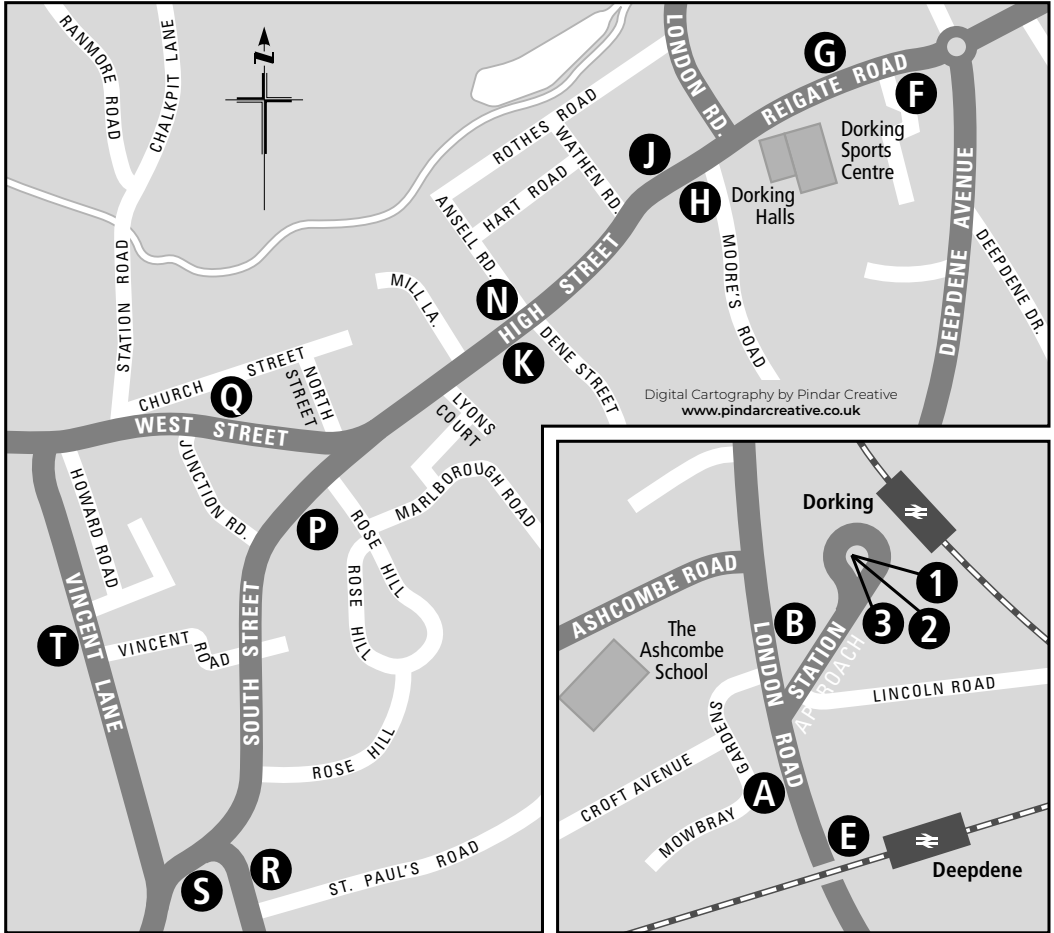

# Where to board your bus in Dorking

Route Number	Destination	Bus Stop
21	Beare Green, Newdigate, Charlwood, Crawley	B E F H K P R
21	Betchworth, Box Hill, Leatherhead, Epsom, Kiln Lane	A J N Q S T
22	Chart Downs, Leigh, Charlwood, Horley, Crawley	3 E G J N Q
22	Westcott, Wotton	3 E F H K P S T
32	Holmbury St Mary, Abinger Common	3 E F H K P S T
32	Brockham Green, Strood Green, Betchworth, Reigate, Meadvale, Earlswood, Redhill	2 E G J N Q
32	Westcott, Abinger Common, Holmbury St Mary, Abinger Hammer, Gomshall, Shere, Albury, Chilworth, Shalford, Guildford	2 E F H K P S T
93	Dorking Station	G J N Q S T

Route Number	Destination	Bus Stop
93	Goodwyns, Holmwood Park, Beare Green, Capel, Kingsfold, Warnham, Broadbridge Heath, Horsham	1 E F H K P R
433	Leigh, Reigate	G J N Q T
433	Coldharbour, Ockley, Walliswood	F H K P S
465	Dorking Town Centre, South Street	2 E F H K
465	Mickleham, Leatherhead, Malden Rushett, Chessington, Hook, Surbiton, Kingston	A G J N Q S T
522	Leigh, Newdigate	G J N
533	Ranmore	A G J N
533	Ockley, Forest Green, Mayes Green, Walliswood, Ewhurst	B K P R