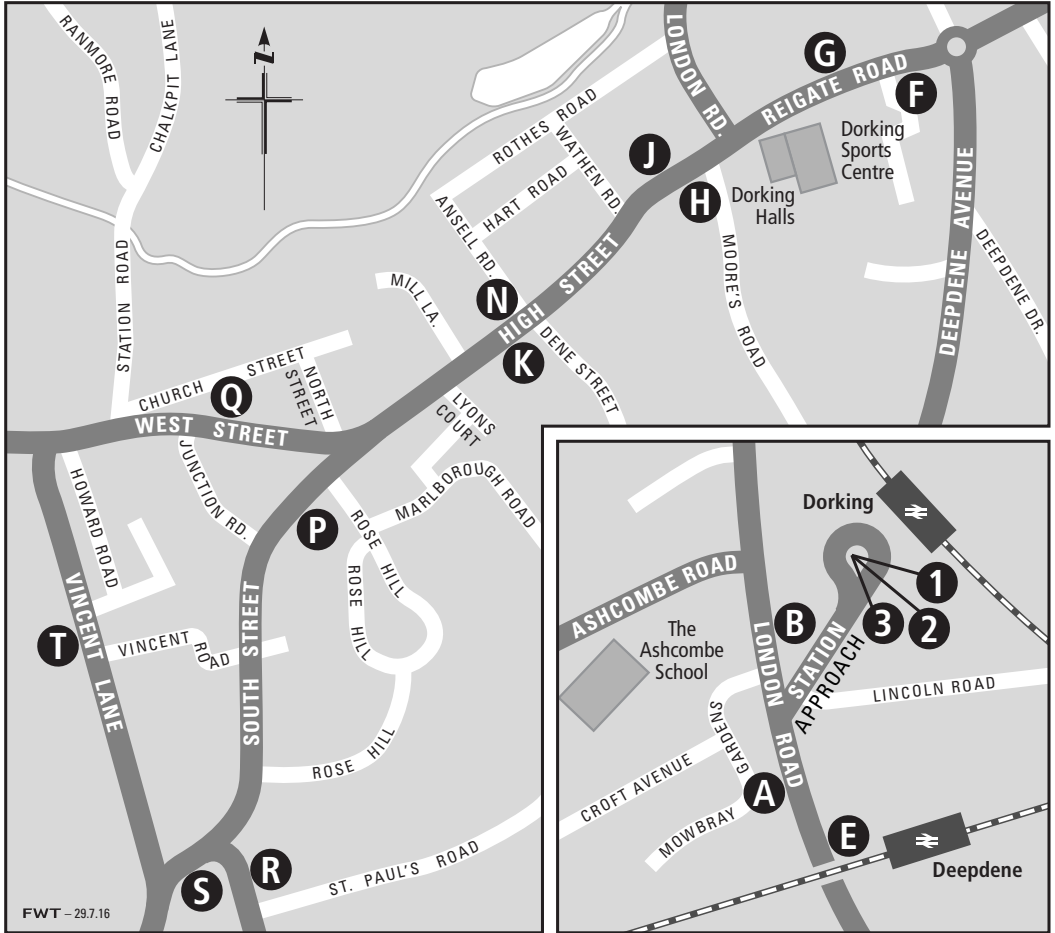

# Where to board your bus in Dorking

Route Number	Destination	Bus Stop
21	Beare Green, Newdigate, Charlwood, Crawley	B E F H K P R
21	Betchworth, Box Hill, Leatherhead, Epsom, Kiln Lane	A J N Q S T
22	Chart Downs, Leigh, Charlwood, Horley, Crawley	3 E G J N Q
22	Westcott, Wotton	3 E F H K P S T
22	Holmbury St Mary, Abinger Common	3 E F H K P S T
32	Brockham Green, Strood Green, Betchworth, Reigate, Meadvale, Earlswood, Redhill	2 E G J N Q
32	Westcott, Abinger Common, Holmbury St Mary, Abinger Hammer, Gomshall, Shere, Albury, Chilworth, Shalford, Guildford	2 E F H K P S T
93	Dorking Station	G J N Q S T

Route Number	Destination	Bus Stop
93	Goodwyns, Holmwood Park, Beare Green, Capel, Kingsfold, Warnham, Broadbridge Heath, Horsham	1 E F H K P R
433	Leigh, Reigate	G J N Q T
433	Coldharbour, Ockley, Walliswood	F H K P S
465	Dorking Town Centre, South Street	2 E F H K
465	Mickleham, Leatherhead, Malden Rushett, Chessington, Hook, Surbiton, Kingston	A G J N Q S T
522	Leigh, Newdigate	G J N
533	Ranmore	A G J N
533	Ockley, Forest Green, Mayes Green, Walliswood, Ewhurst	B K P R
765	Great Bookham, Polesden Lacey, Hatchlands Park, Clandon Park, Coldharbour, Leith Hill Tower, Holmbury St Mary, Newland's Corner	3 K