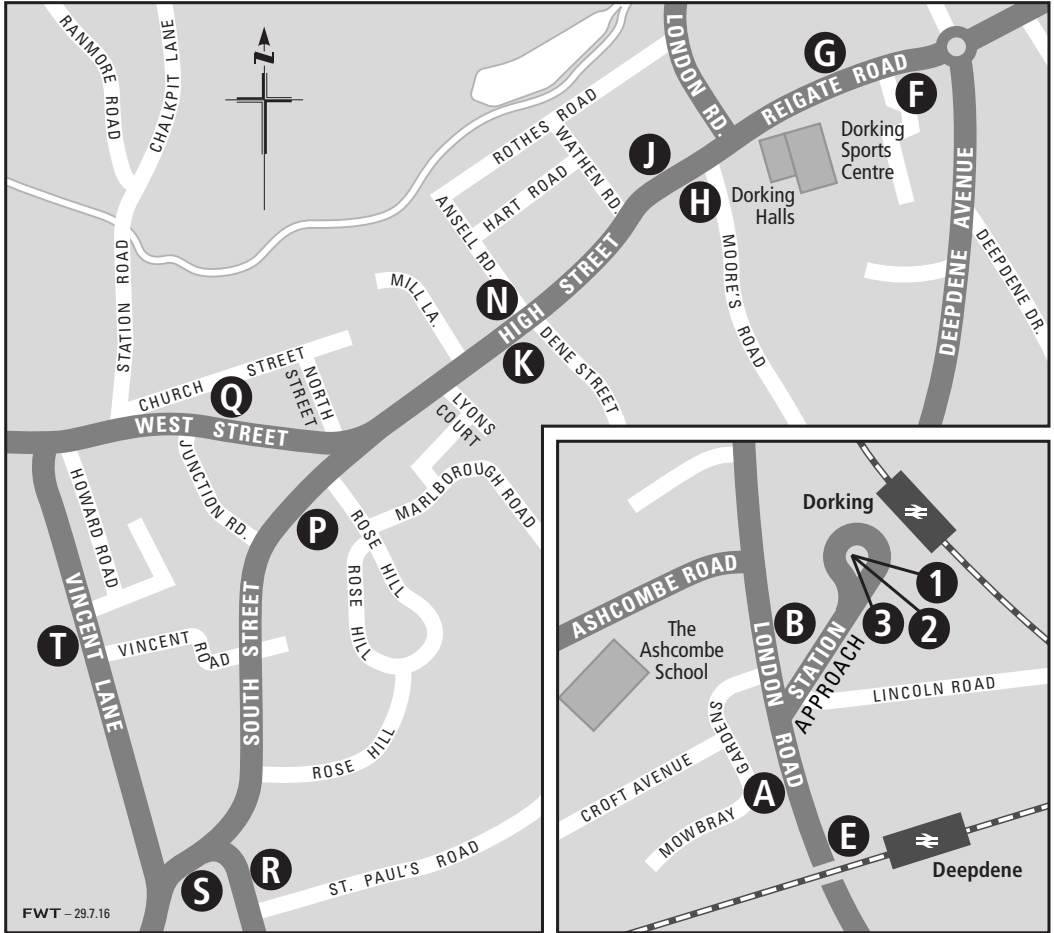

Where to board your bus in Dorking

FWT - 29.7.16

Route Number	Destination	Bus Stop
21	Beare Green, Newdigate, Charlwood, Crawley	B E F H K P R
21	Betchworth, Box Hill, Leatherhead, Epsom, Kiln Lane	A J N Q S T
22	Chart Downs, Leigh, Charlwood, Horley, Crawley	3 E G J N Q
22	Westcott, Wotton	3 E F H K P S T
22	Holmbury St Mary, Abinger Common	3 E F H K P S T
32	Brockham Green, Strood Green, Betchworth, Reigate, Meadvale, Earlswood, Redhill	2 E G J N Q
32	Westcott, Abinger Common, Holmbury St Mary, Abinger Hammer, Gomshall, Shere, Albury, Chilworth, Shalford, Guildford	2 E F H K P S T
93	Dorking Station	G J N Q S T

Route Number	Destination	Bus Stop
93	Goodwyns, Holmwood Park, Beare Green, Capel, Kingsfold, Warnham, Broadbridge Heath, Horsham	1 E F H K P R
433	Leigh, Reigate	G J N Q T
433	Coldharbour, Ockley, Walliswood	F H K P S
465	Dorking Town Centre, South Street	2 E F H K
465	Mickleham, Leatherhead, Malden Rushett, Chessington, Hook, Surbiton, Kingston	A G J N Q S T
522	Leigh, Newdigate	G J N
533	Ranmore	A G J N
533	Ockley, Forest Green, Mayes Green, Walliswood, Ewhurst	B K P R
765	Great Bookham, Polesden Lacey, Hatchlands Park, Clandon Park, Coldharbour, Leith Hill Tower, Holmbury St Mary, Newland's Corner	3 K