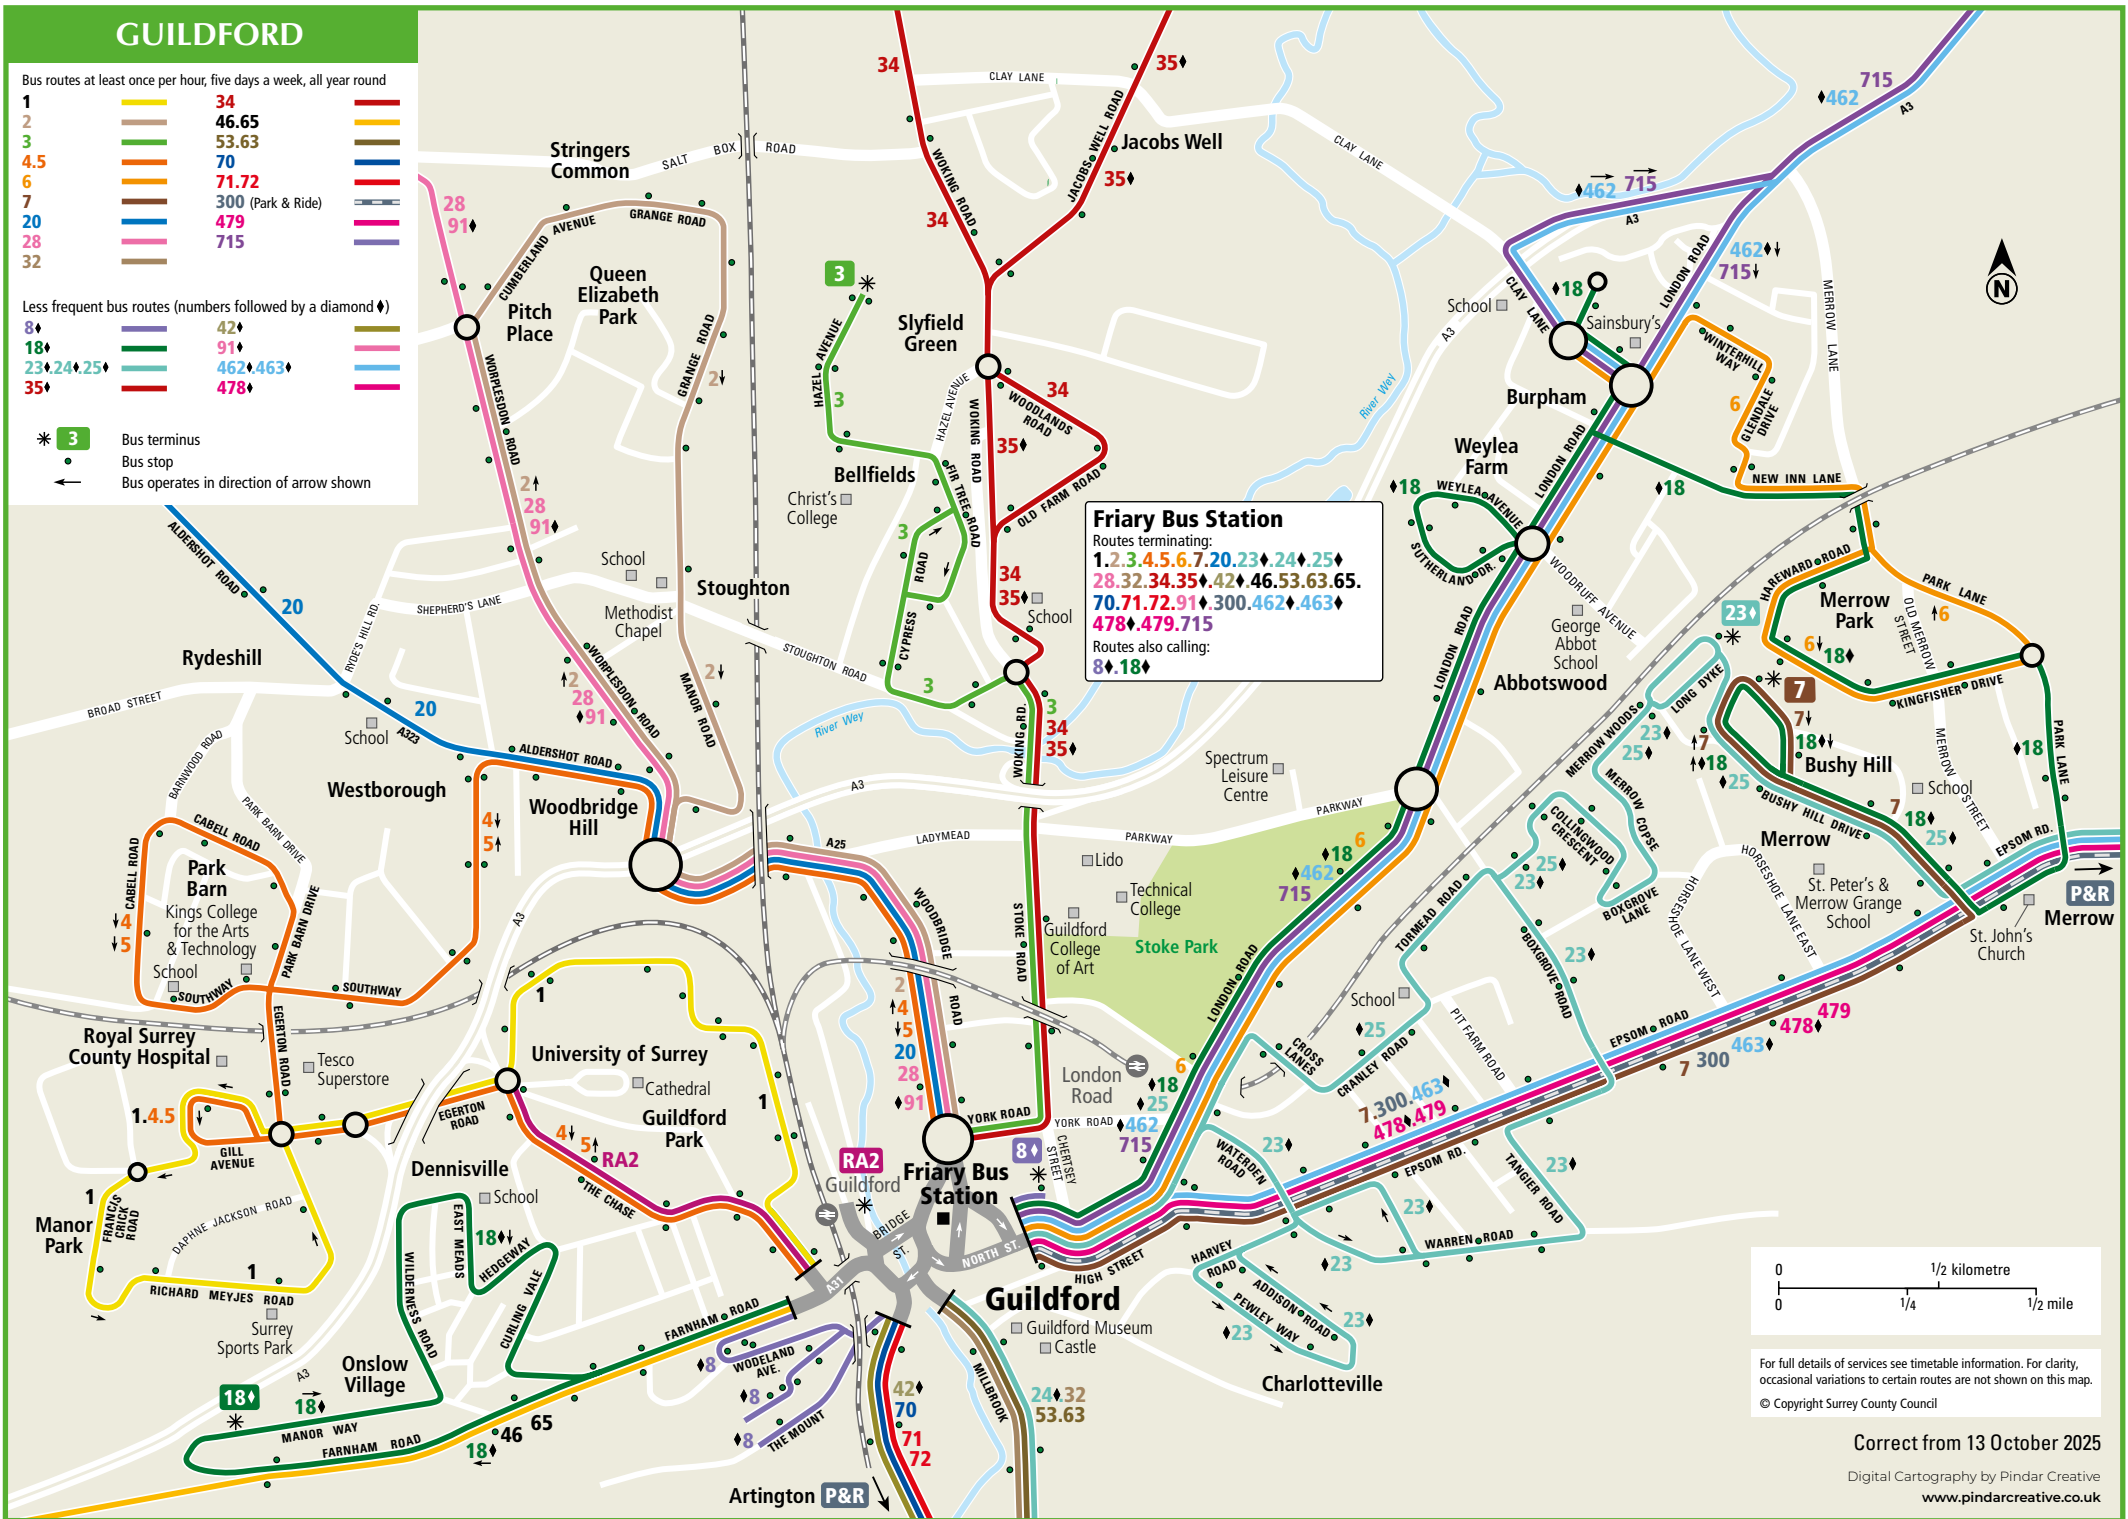

GUILDFORD

Bus routes at least once per hour, five days a week, all year round

1	34	46.65
2	46.65	53.63
3	70	71.72
4.5	300 (Park & Ride)	479
6	715	715
7		
20		
28		
32		

Less frequent bus routes (numbers followed by a diamond ♦)

8♦	42♦	
18♦	91♦	
23♦, 24♦, 25♦	462♦, 463♦	
35♦	478♦	

- * 3 Bus terminus
- Bus stop
- ← Bus operates in direction of arrow shown

Friary Bus Station
 Routes terminating:
 1.2.3.4.5.6.7.20.23♦.24♦.25♦
 28.32.34.35♦.42♦.46.53.63.65.
 70.71.72.91♦.300.462♦.463♦
 478♦.479.715
 Routes also calling:
 8♦.18♦

For full details of services see timetable information. For clarity, occasional variations to certain routes are not shown on this map.
 © Copyright Surrey County Council

Correct from 13 October 2025

Digital Cartography by Pindar Creative
www.pindarcreative.co.uk