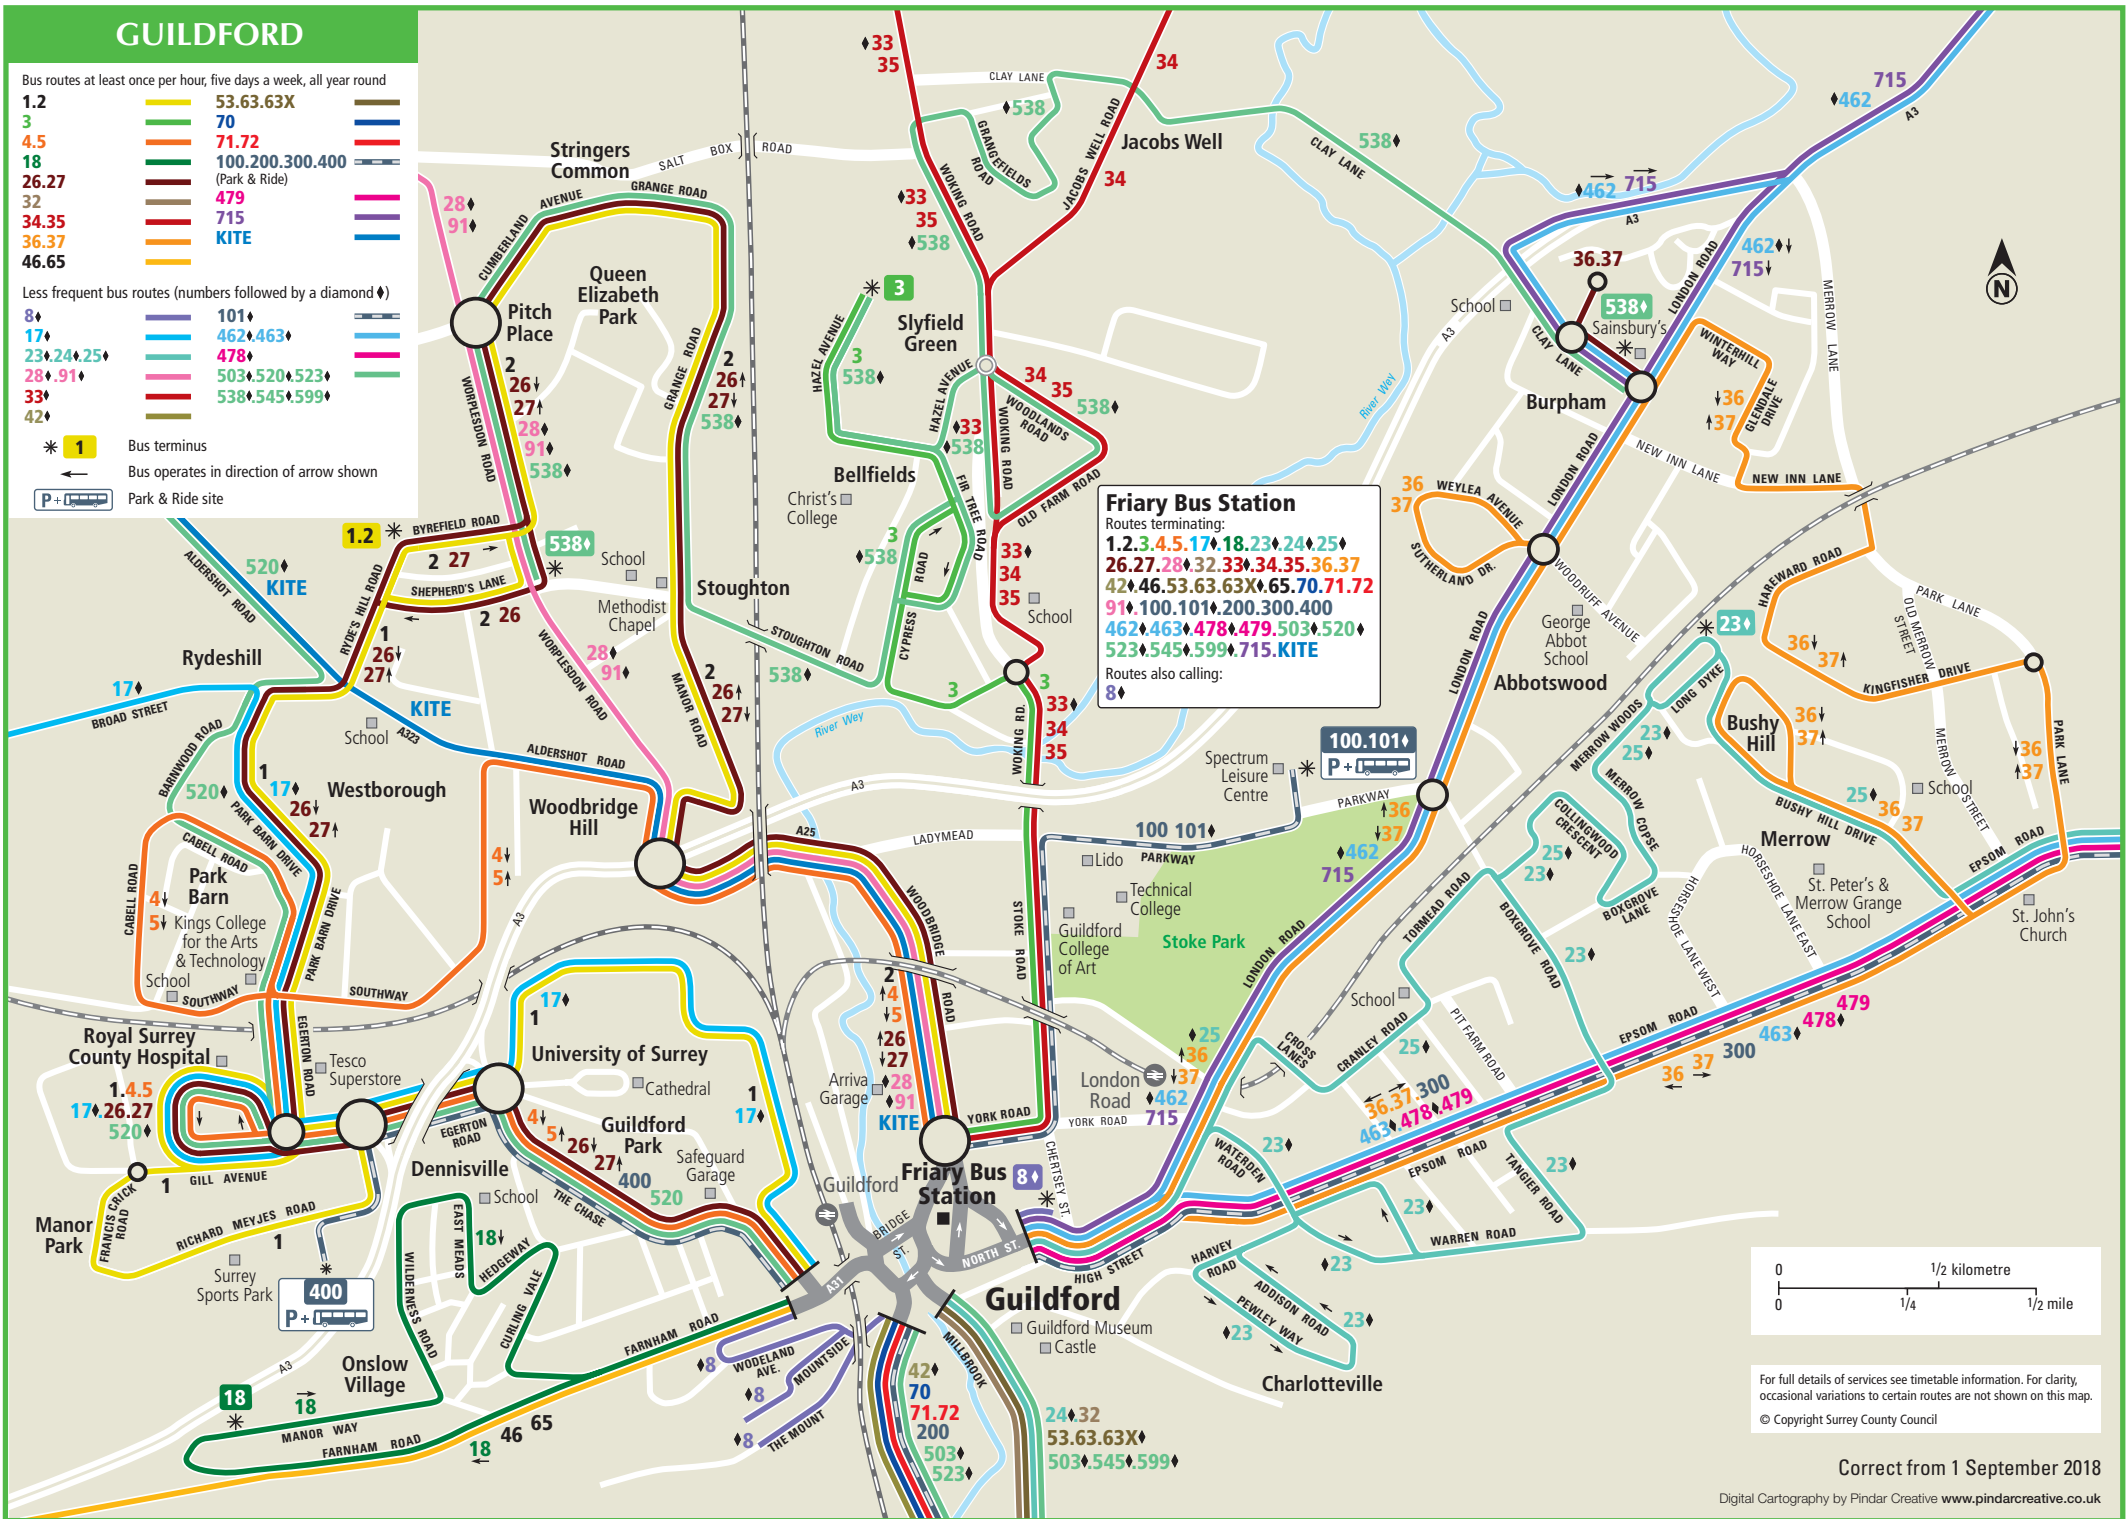

GUILDFORD

Bus routes at least once per hour, five days a week, all year round

- | | | |
|-------|-----------------|--|
| 1.2 | 53.63.63X | |
| 3 | 70 | |
| 4.5 | 71.72 | |
| 18 | 100.200.300.400 | |
| 26.27 | (Park & Ride) | |
| 32 | 479 | |
| 34.35 | 715 | |
| 36.37 | KITE | |
| 46.65 | | |

Less frequent bus routes (numbers followed by a diamond ♦)

- | | | |
|-------------|----------------|--|
| 8♦ | 101♦ | |
| 17♦ | 462♦.463♦ | |
| 23♦.24♦.25♦ | 478♦ | |
| 28♦.91♦ | 503♦.520♦.523♦ | |
| 33♦ | 538♦.545♦.599♦ | |
| 42♦ | | |

- * 1 Bus terminus
- ← Bus operates in direction of arrow shown
- Park & Ride site

Friary Bus Station
 Routes terminating:
 1.2.3.4.5.17♦.18.23♦.24♦.25♦
 26.27.28♦.32.33♦.34.35.36.37
 42♦.46.53.63.63X♦.65.70.71.72
 91♦.100.101♦.200.300.400
 462♦.463♦.478♦.479.503♦.520♦
 523♦.545♦.599♦.715.KITE
 Routes also calling:
 8♦

For full details of services see timetable information. For clarity, occasional variations to certain routes are not shown on this map.
 © Copyright Surrey County Council

Correct from 1 September 2018

Digital Cartography by Pindar Creative www.pindarcreative.co.uk