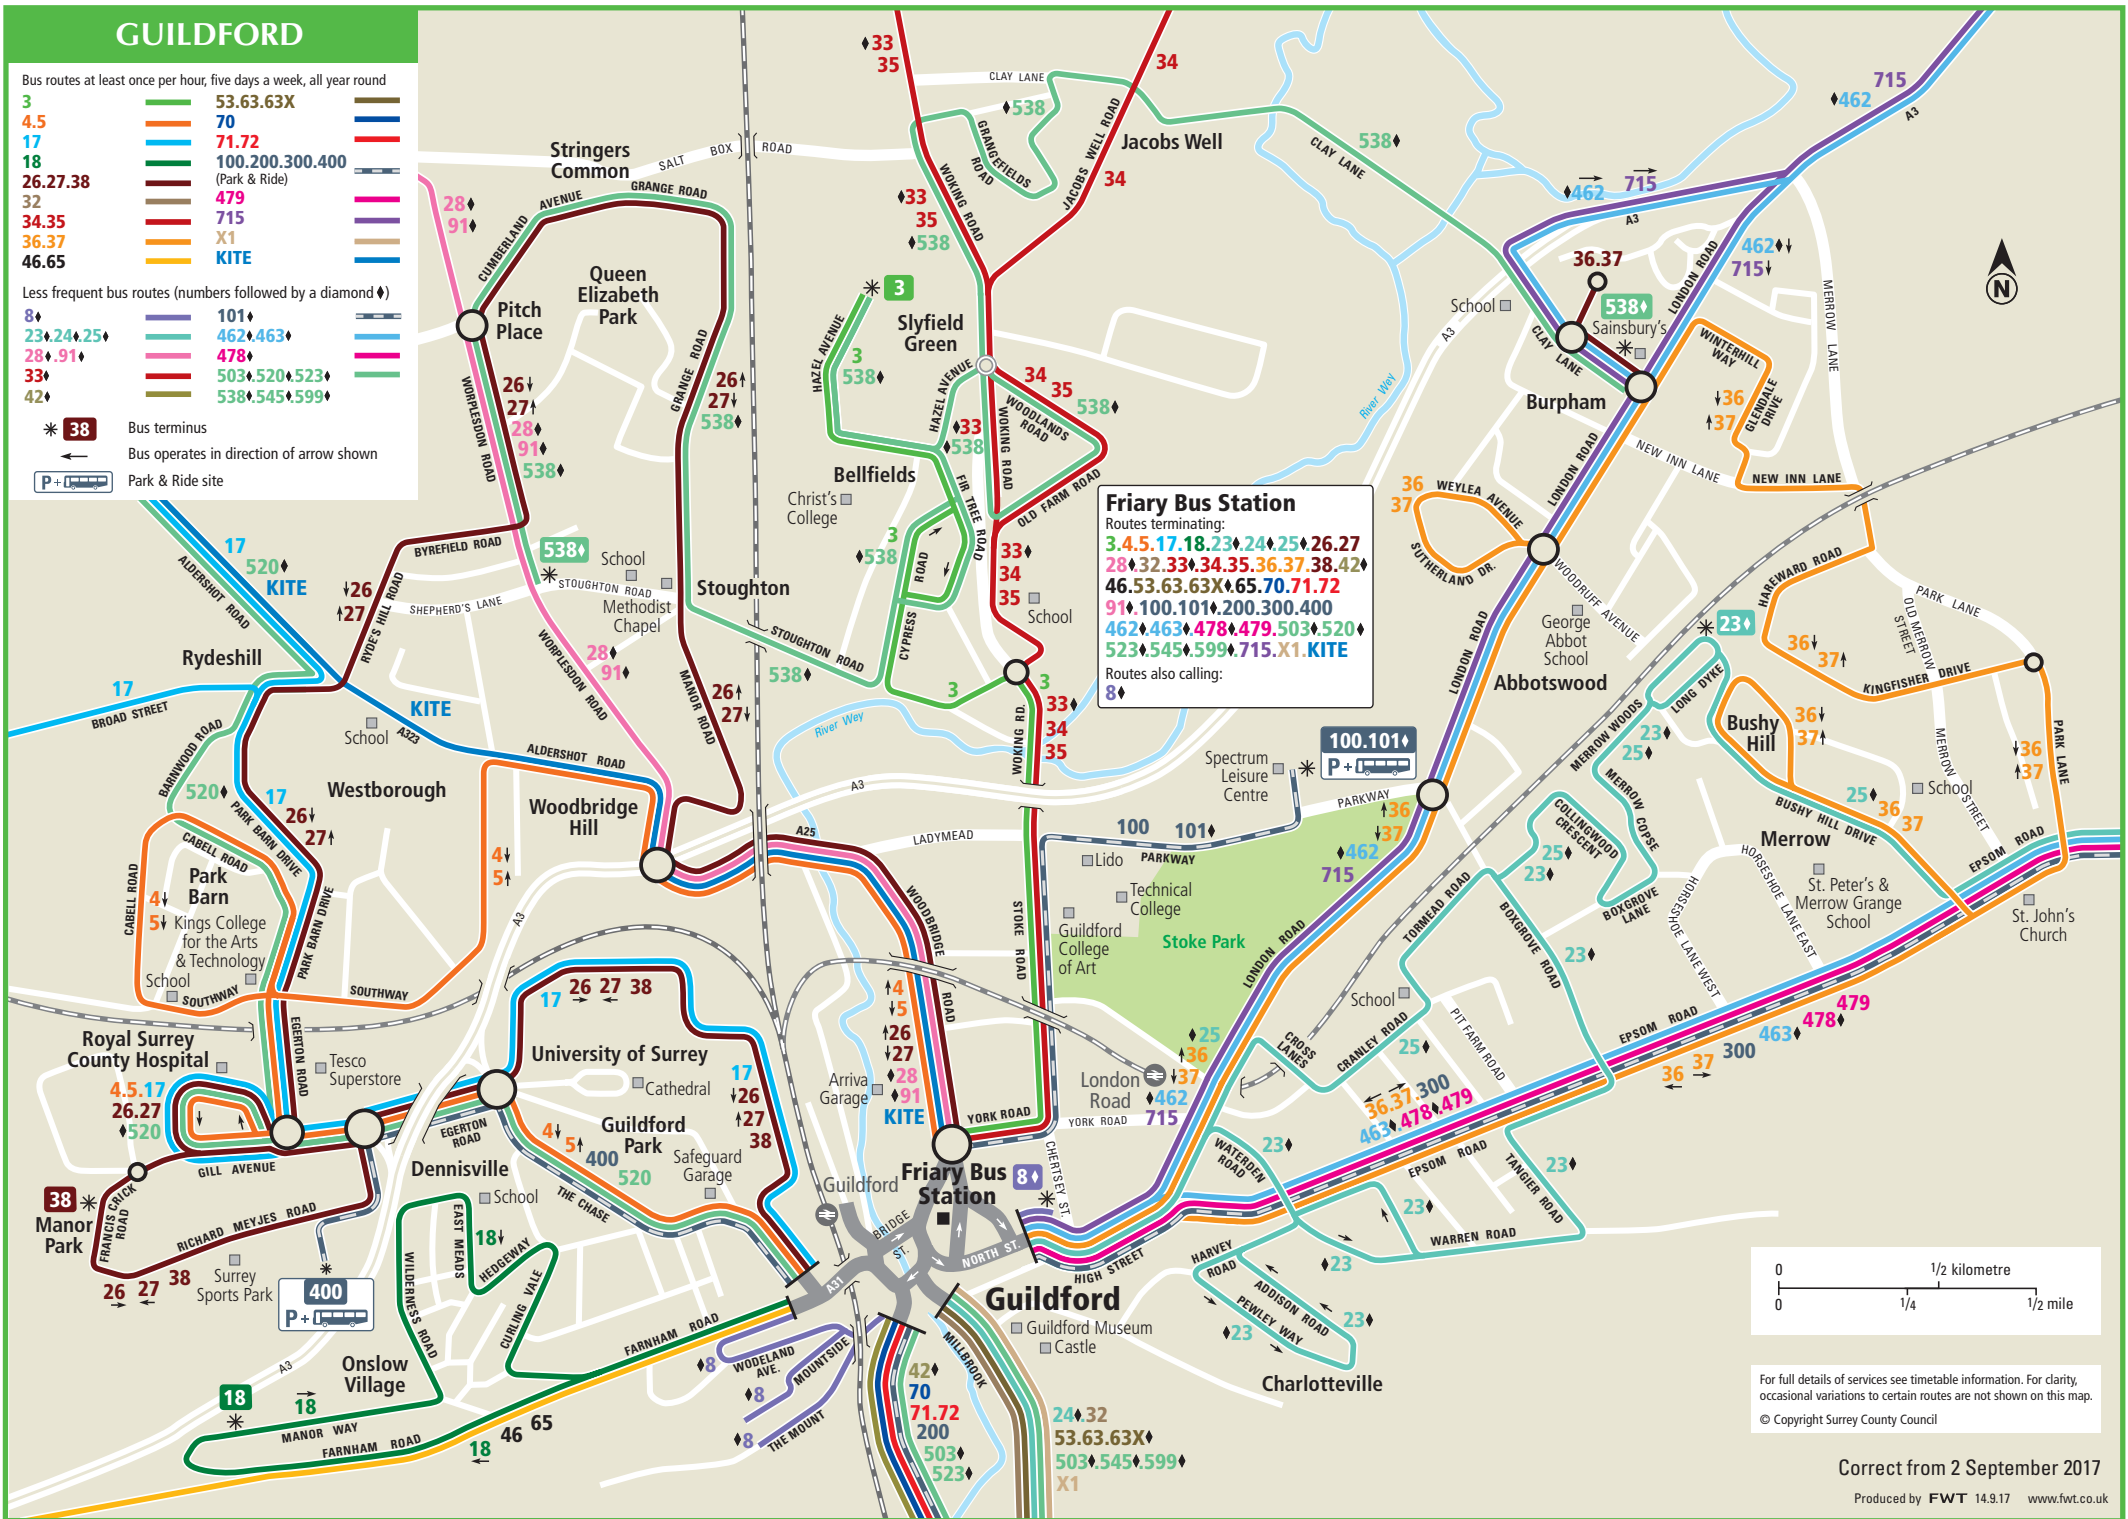

GUILDFORD

Bus routes at least once per hour, five days a week, all year round

- | | | |
|----------|-----------------|--|
| 3 | 53.63.63X | |
| 4.5 | 70 | |
| 17 | 71.72 | |
| 18 | 100.200.300.400 | |
| 26.27.38 | (Park & Ride) | |
| 32 | 479 | |
| 34.35 | 715 | |
| 36.37 | X1 | |
| 46.65 | KITE | |

Less frequent bus routes (numbers followed by a diamond ♦)

- | | | |
|---------------|------------------|--|
| 8♦ | 101♦ | |
| 23♦, 24♦, 25♦ | 462♦, 463♦ | |
| 28♦, 91♦ | 478♦ | |
| 33♦ | 503♦, 520♦, 523♦ | |
| 42♦ | 538♦, 545♦, 599♦ | |

- * 38 Bus terminus
- ← Bus operates in direction of arrow shown
- P + Park & Ride site

Friary Bus Station
 Routes terminating:
 3, 4.5, 17, 18, 23♦, 24♦, 25♦, 26, 27, 28♦, 32, 33♦, 34, 35, 36, 37, 38, 42♦, 46, 53, 63, 63X♦, 65, 70, 71, 72, 91♦, 100, 101♦, 200, 300, 400, 462♦, 463♦, 478♦, 479, 503♦, 520♦, 523♦, 523♦, 545♦, 599♦, 715, X1, KITE
 Routes also calling:
 8♦

For full details of services see timetable information. For clarity, occasional variations to certain routes are not shown on this map.
 © Copyright Surrey County Council