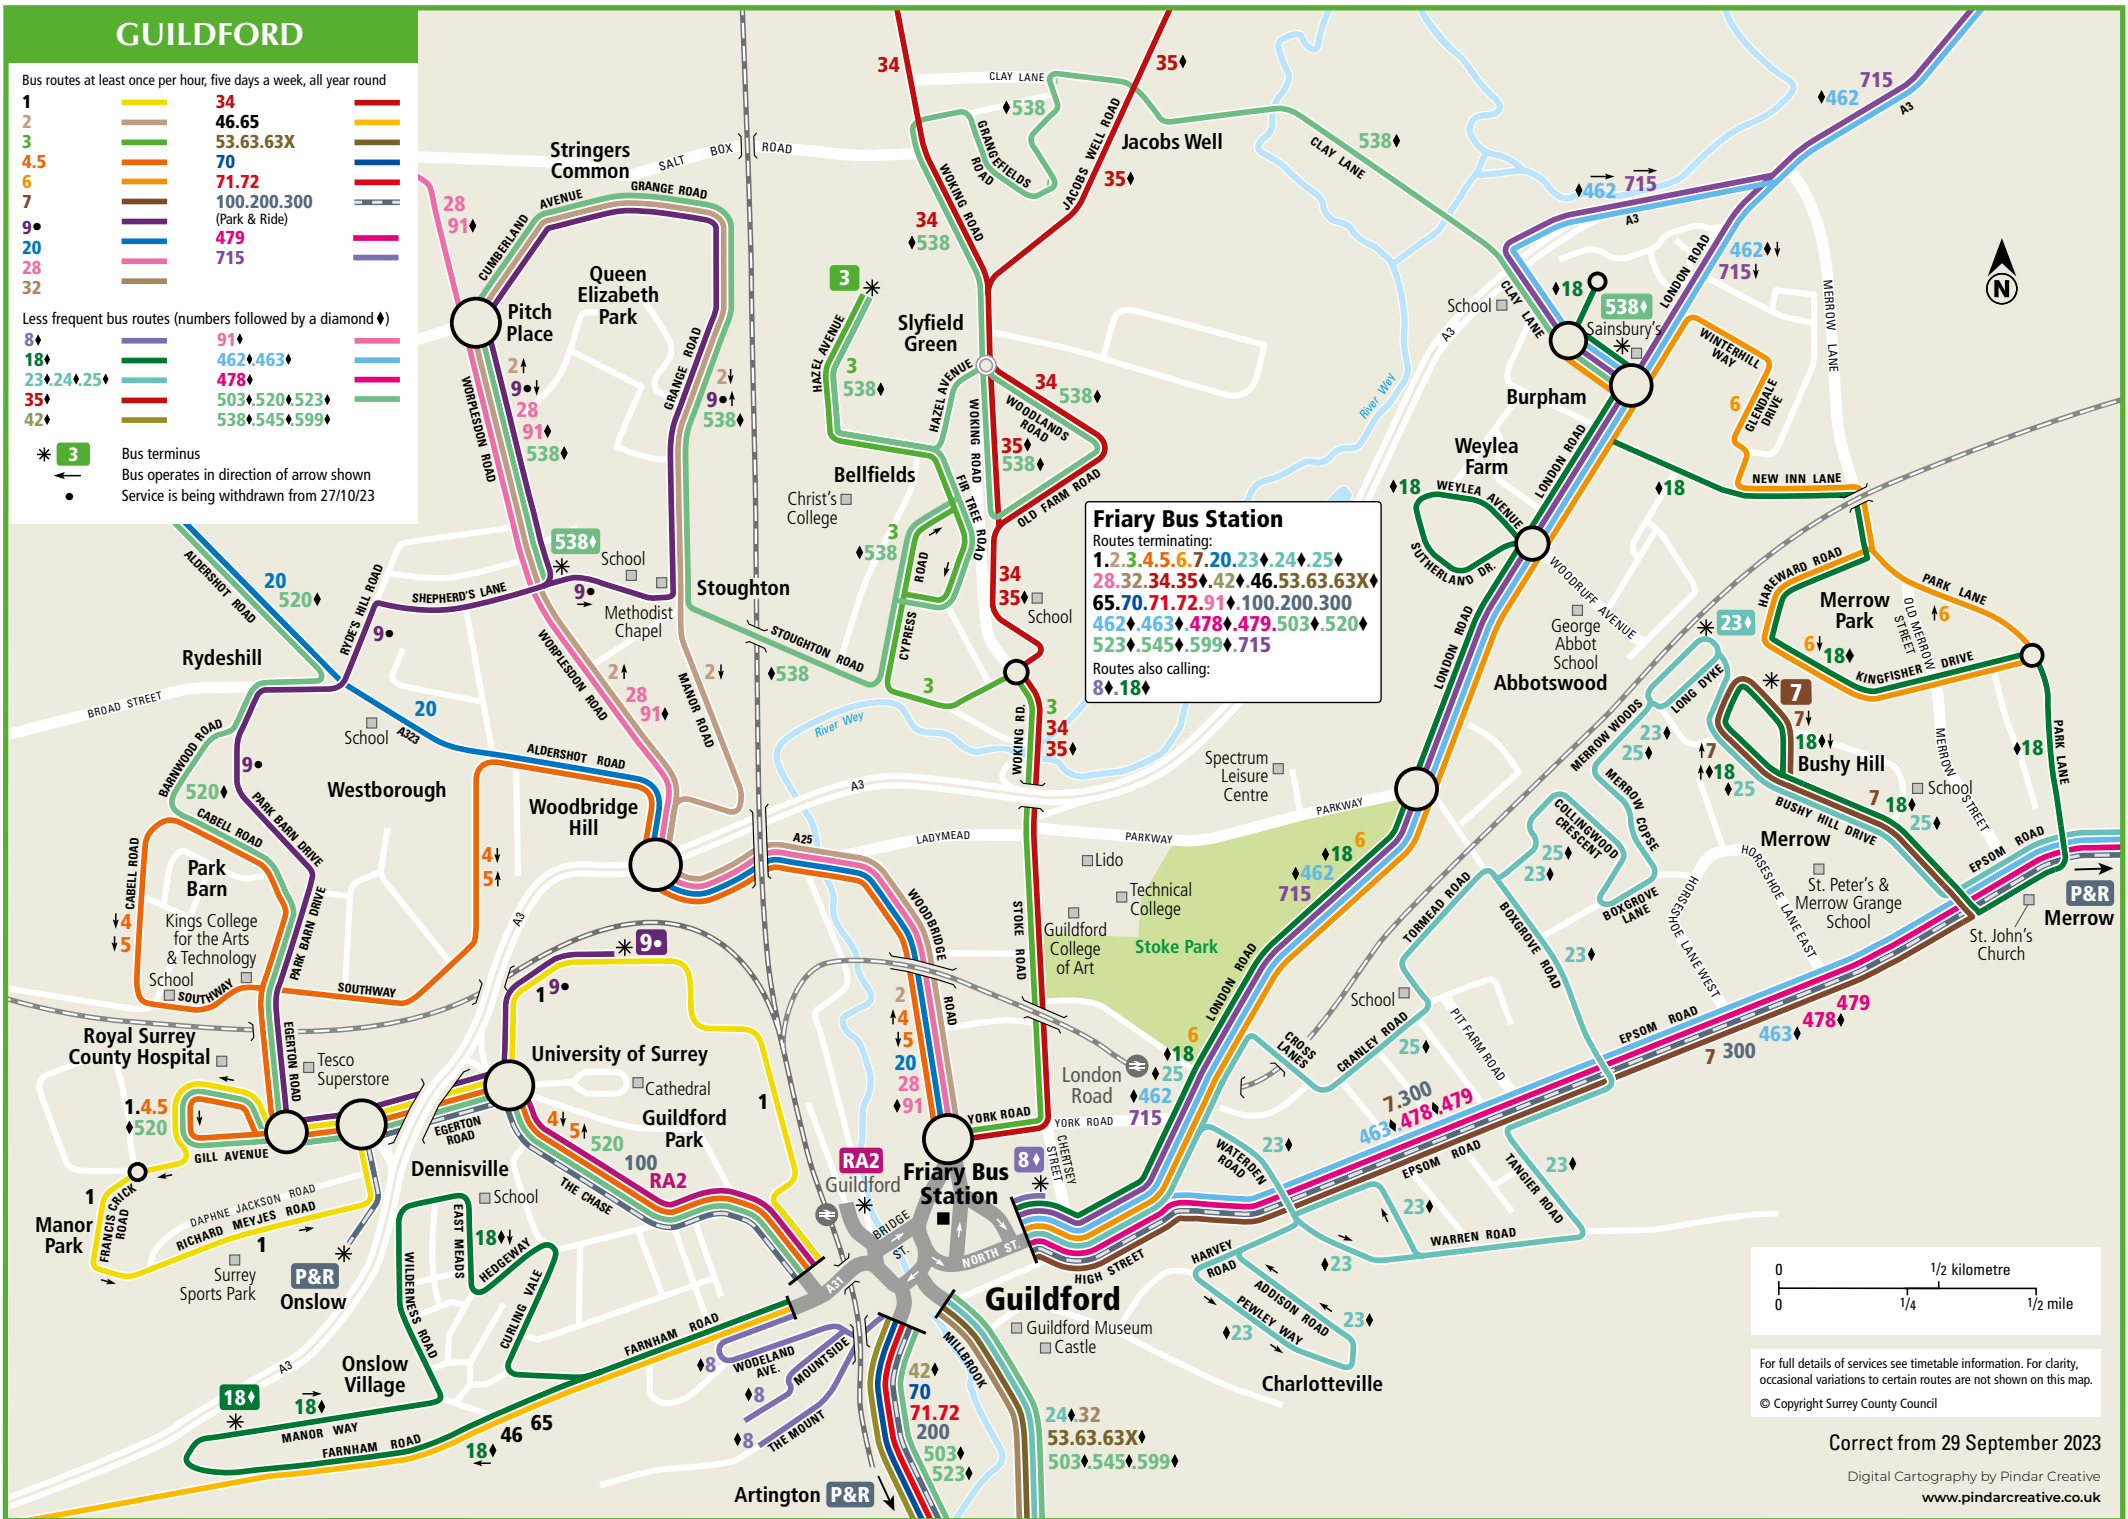

GUILDFORD

Bus routes at least once per hour, five days a week, all year round

1	34	46.65
2	46.65	53.63.63X
3	70	71.72
4.5	100.200.300	(Park & Ride)
6	479	715
7	479	715
9	479	715
20	479	715
28	479	715
32	479	715

Less frequent bus routes (numbers followed by a diamond ♦)

8♦	91♦	462♦.463♦
18♦	478♦	478♦.479♦.503♦.520♦.523♦
23♦.24♦.25♦	478♦	538♦.545♦.599♦
35♦	503♦.520♦.523♦	
42♦	538♦.545♦.599♦	

* 3 Bus terminus
 ← Bus operates in direction of arrow shown
 • Service is being withdrawn from 27/10/23

Friary Bus Station
 Routes terminating:
 1.2.3.4.5.6.7.20.23♦.24♦.25♦
 28.32.34.35♦.42♦.46.53.63.63X♦
 65.70.71.72.91♦.100.200.300♦
 462♦.463♦.478♦.479♦.503♦.520♦
 523♦.545♦.599♦.715♦
 Routes also calling:
 8♦.18♦

For full details of services see timetable information. For clarity, occasional variations to certain routes are not shown on this map.
 © Copyright Surrey County Council

Correct from 29 September 2023