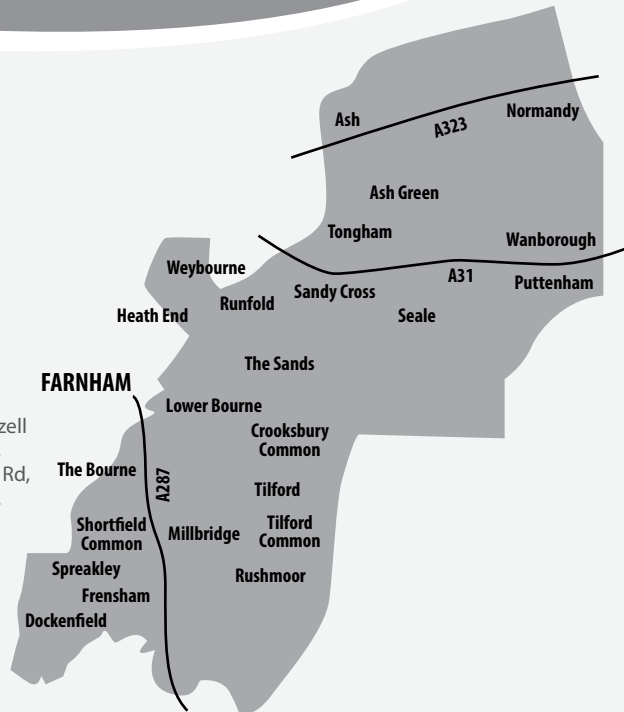

Farnham

Demand Responsive Transport Service

Operated by Waverley Hoppa on behalf of Surrey County Council

Areas served:

Ash
Ash Green
Christmaspie
Crooksbury Common
Dockenfield
Farnham (Marton Rd Area & Abbots Ride Area)*
Frensham
Heath End
Lower Bourne
Millbridge
Normandy
Puttenham
Runfold
Rushmoor
Sandy Cross
Seale

Shortfield Common
Spreakley
The Sands
Tilford
Tongham
Wanborough
Weybourne

*Roads include:
Byworth Close,
Byworth Rd, Hazell
Rd, Hill View Rd,
Marston Rd, Tor Rd,
Waynflote Lane.

Fares:

Single.....£2.00
Return.....£3.50

Farnham DRT operates Monday to Friday between 09:00 and 14:45 on college/schools days with the latest return pick up from Farnham at 16:45-17:00. During college/school holidays the service will be available from 09:00 to 17:00. The service will not be available from 12:30-13:15 due to a driver rest break.