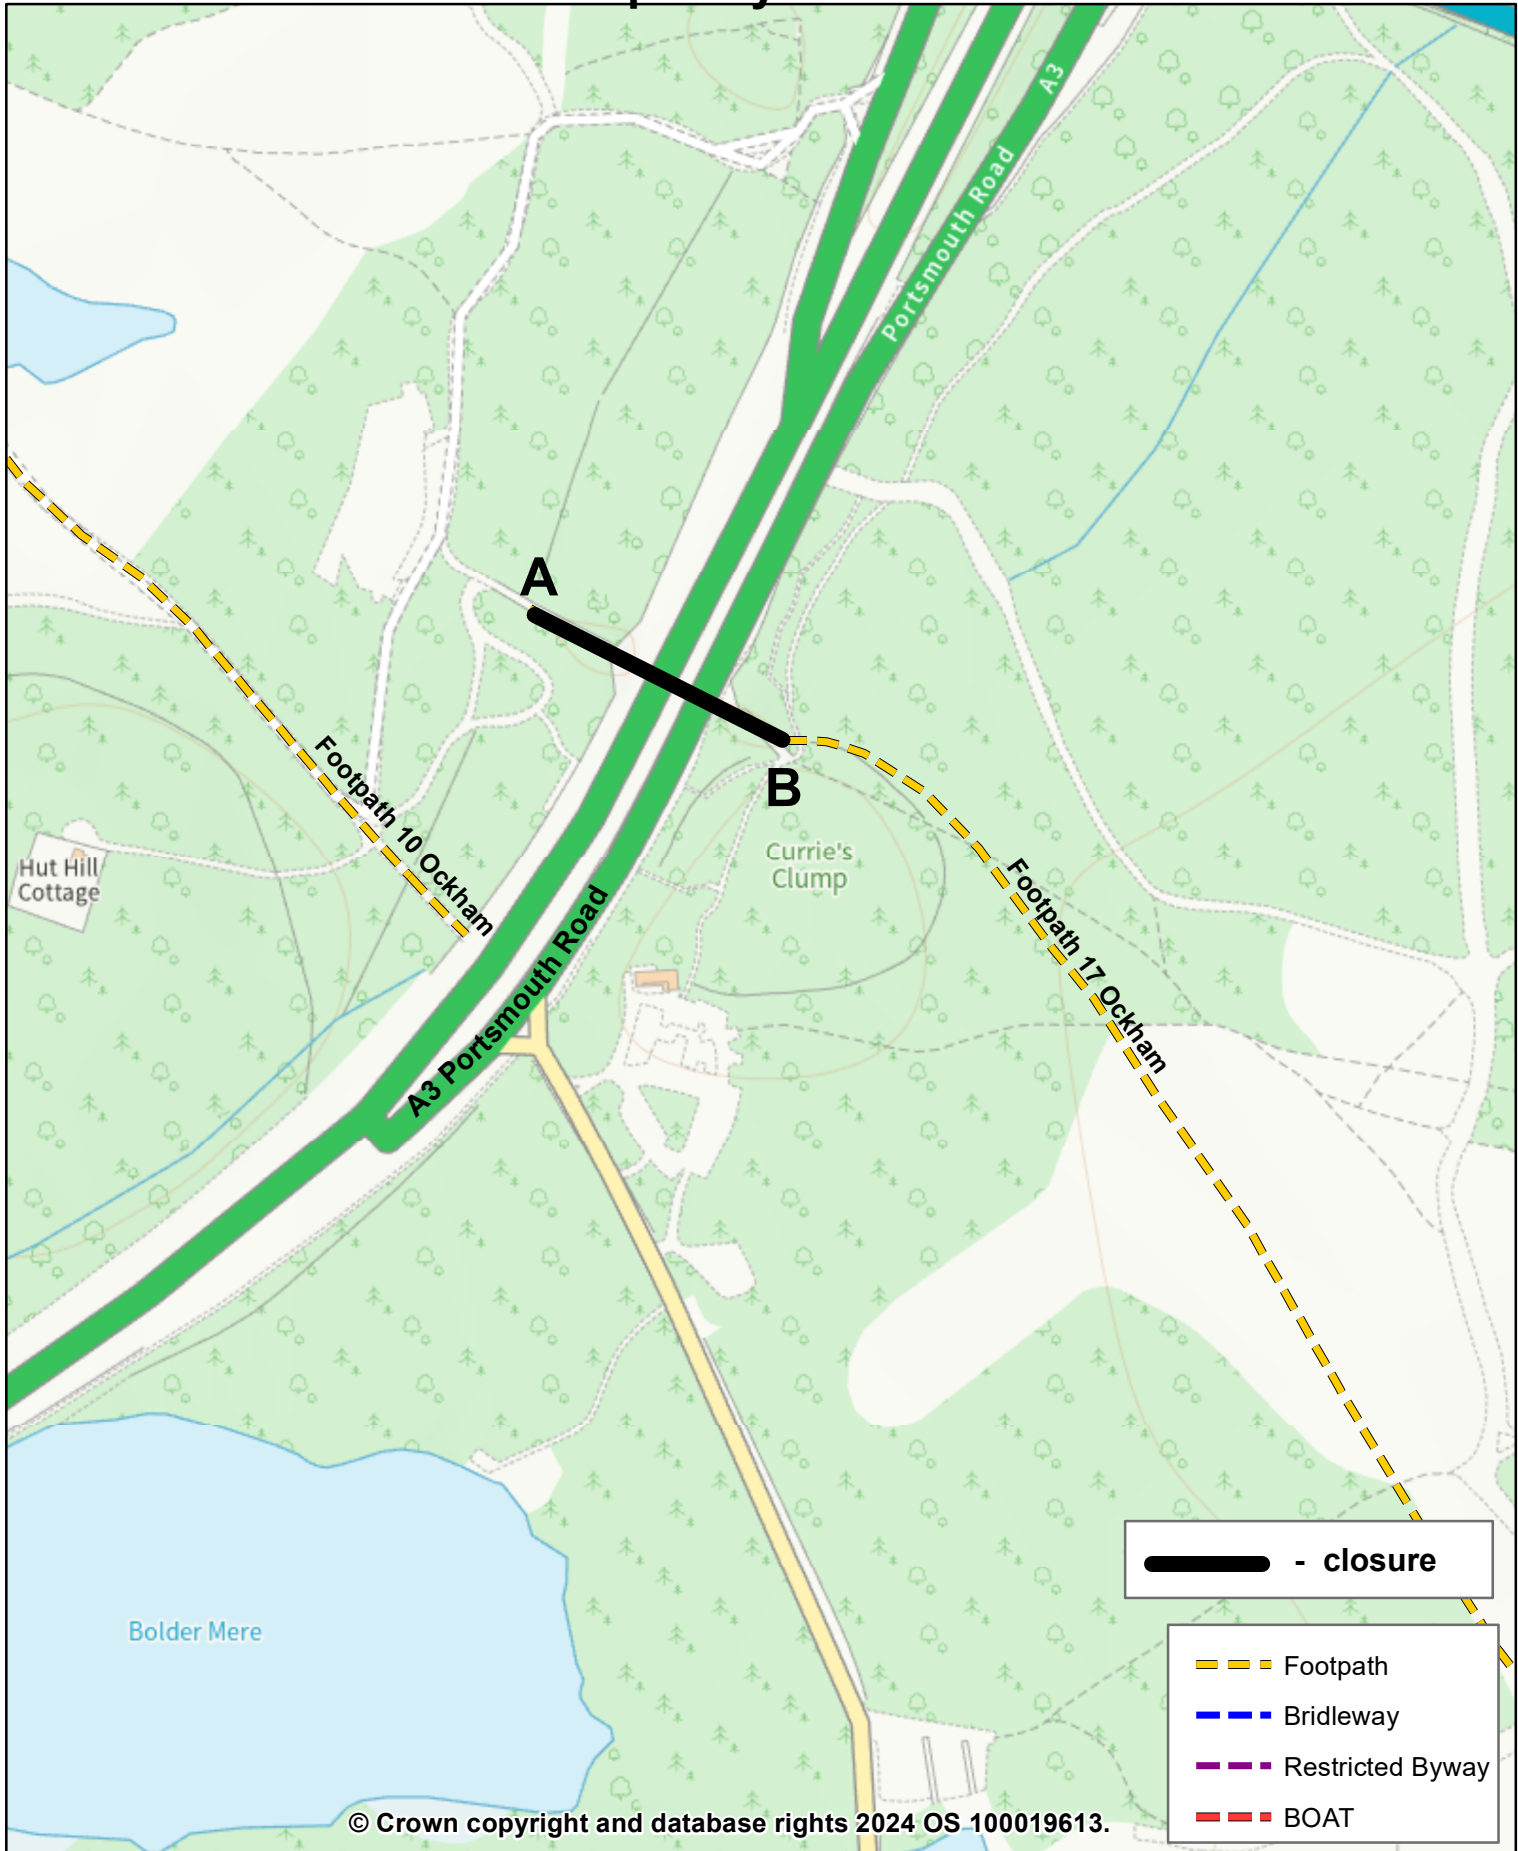

Public Footpath No.17 (Ockham) Borough of Guildford Temporary Closure

© Crown copyright and database rights 2024 OS 100019613.

Grid Ref at A: 507794 158868
Grid ref at B: 507794 158806
Drawn By: EW
Drawing No. 3/1/60/H23
Date: 25/01/2024

**Road Traffic Regulation Act 1984
Section 14(1)**

1:3,500