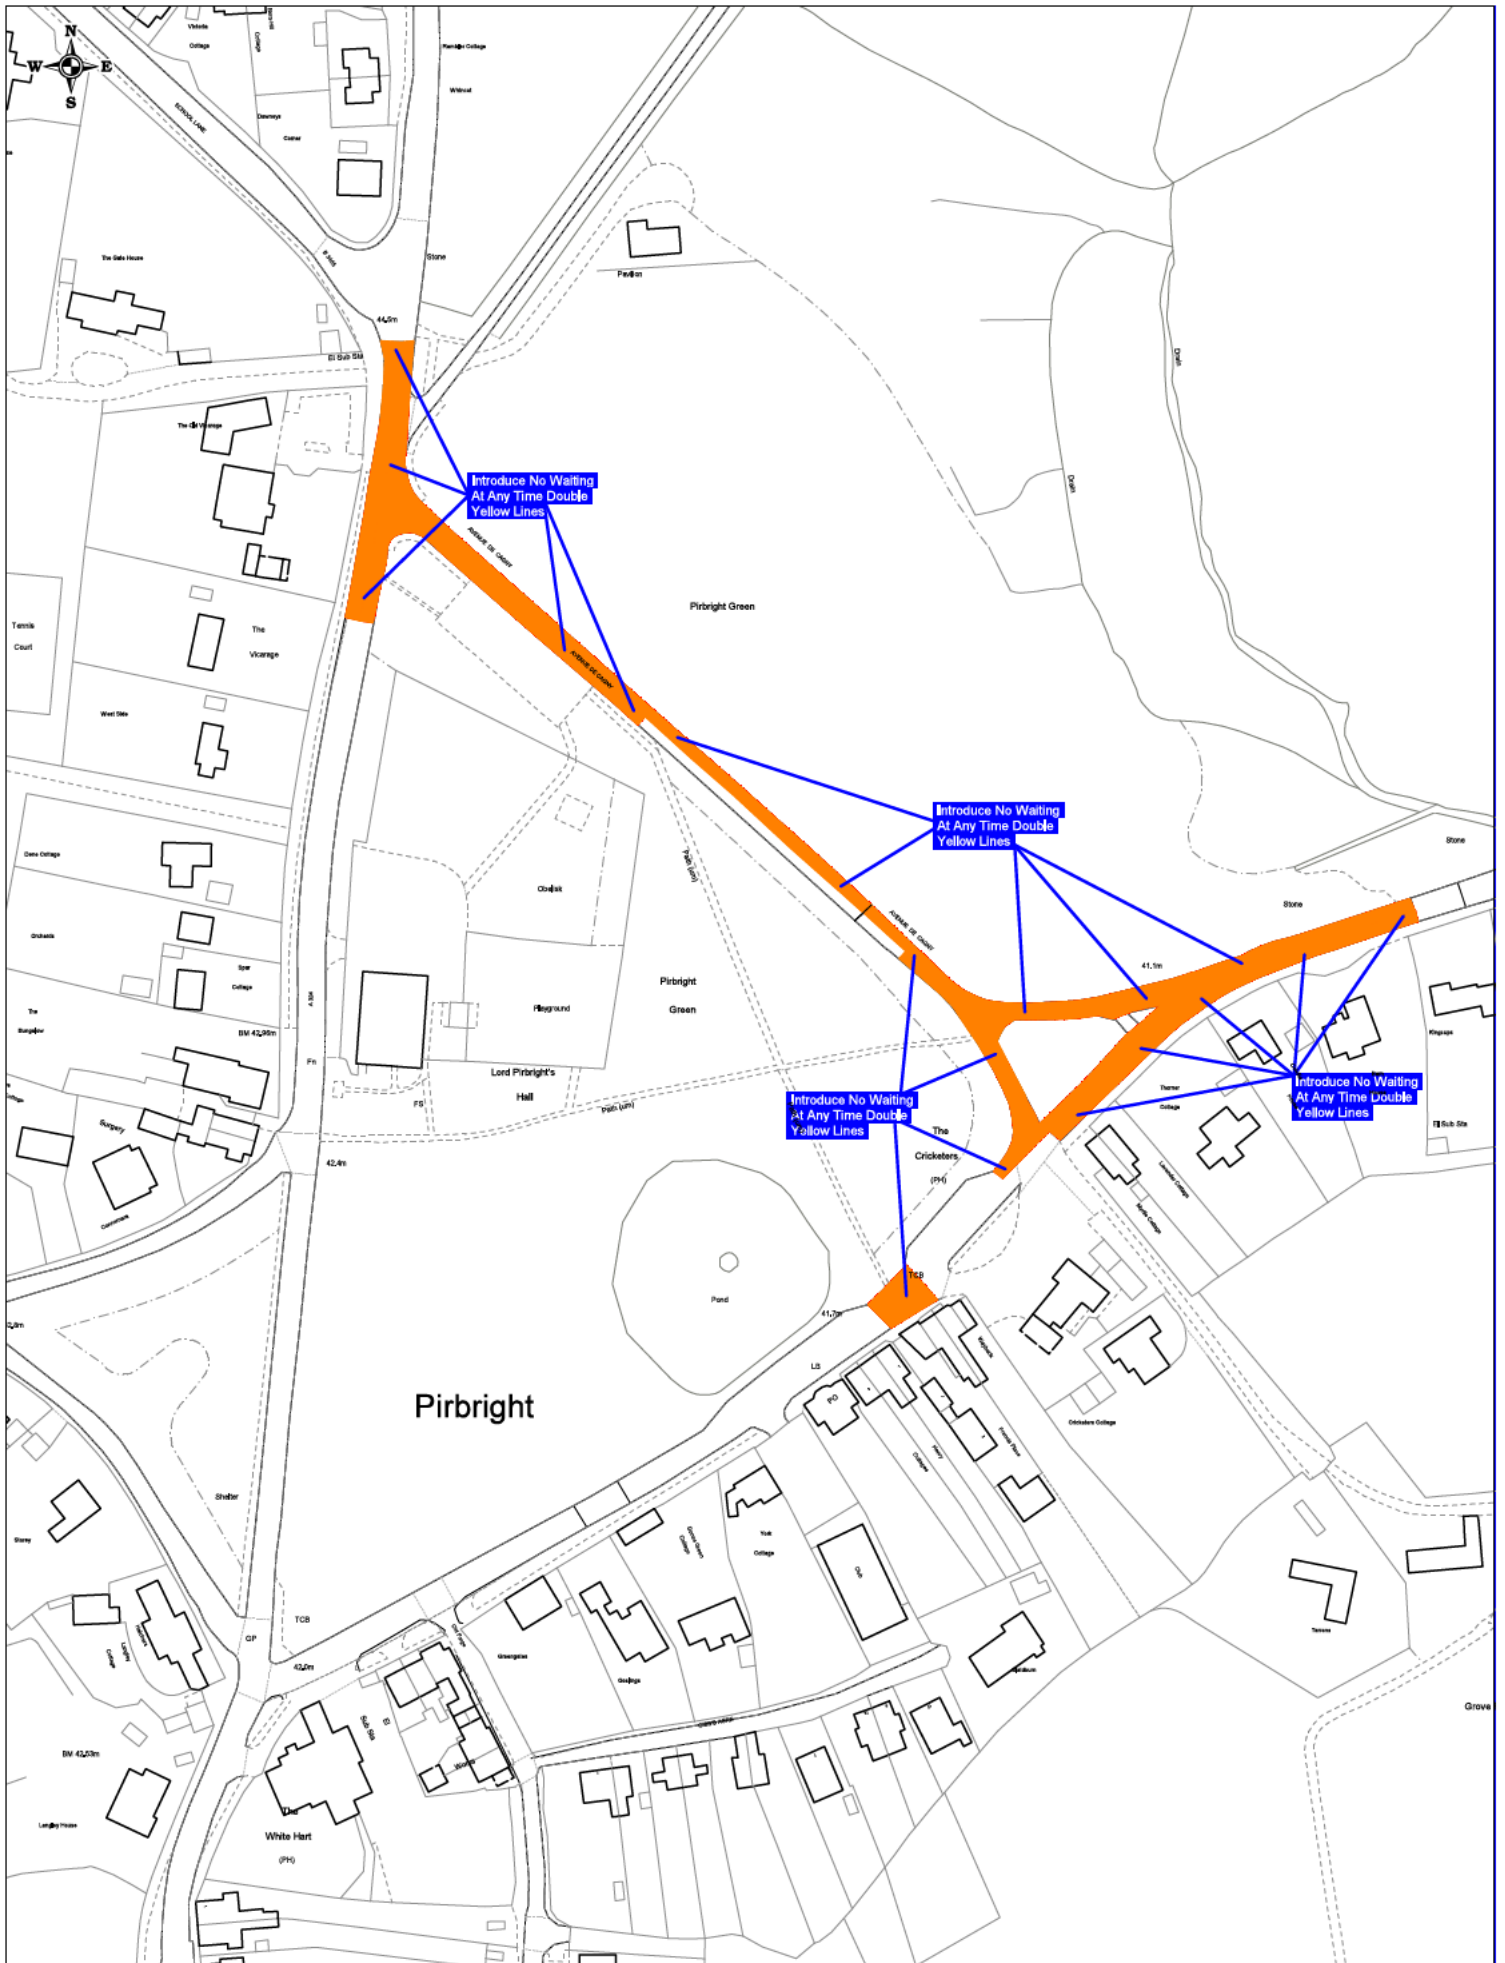

<p style="text-align: center;">Broad Street, Guildford - <b>Made</b></p>		SCALE	1 : 1000 @ A4
		DATE	24/01/2024
		DRAWING No.	GFD08_2022
		DRAWN BY	LISA HAYDNEY
 <p><b>SURREY</b> COUNTY COUNCIL</p>			

Pirbright

**SURREY**  
COUNTY COUNCIL

Reproduced from Ordnance Survey Material.  
HMSO Crown Copyright. All rights reserved.  
Guildford Borough Council  
Licence No: 100019625, 2021

Pirbright Made

SCALE	1 : 1361
DATE	24/01/2024
DRAWING No.	GFD09_2022
DRAWN BY	LISA HAYDNEY