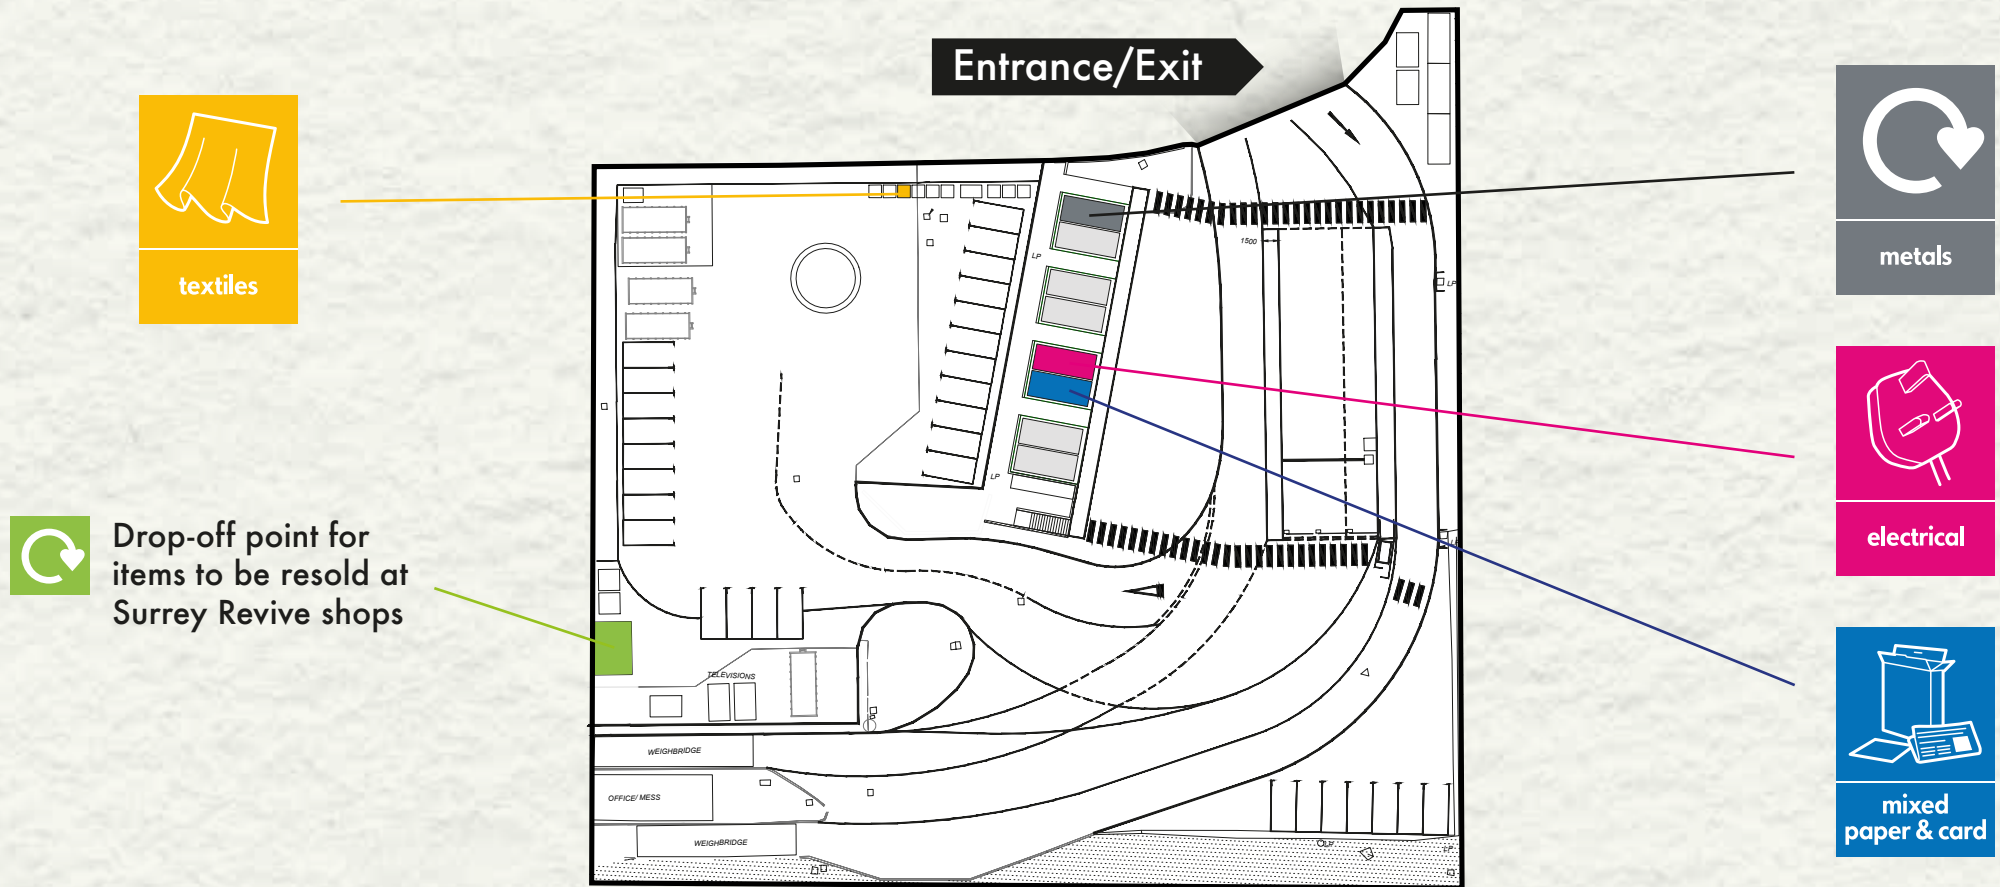

# Epsom Community Recycling Centre

Blenheim Road, Epsom, Surrey, KT19 9DL

Unlabelled containers are for recycling other materials. The full list of what can be accepted at each CRC can be found on its individual webpage. All containers may be moved occasionally due to operational reasons.