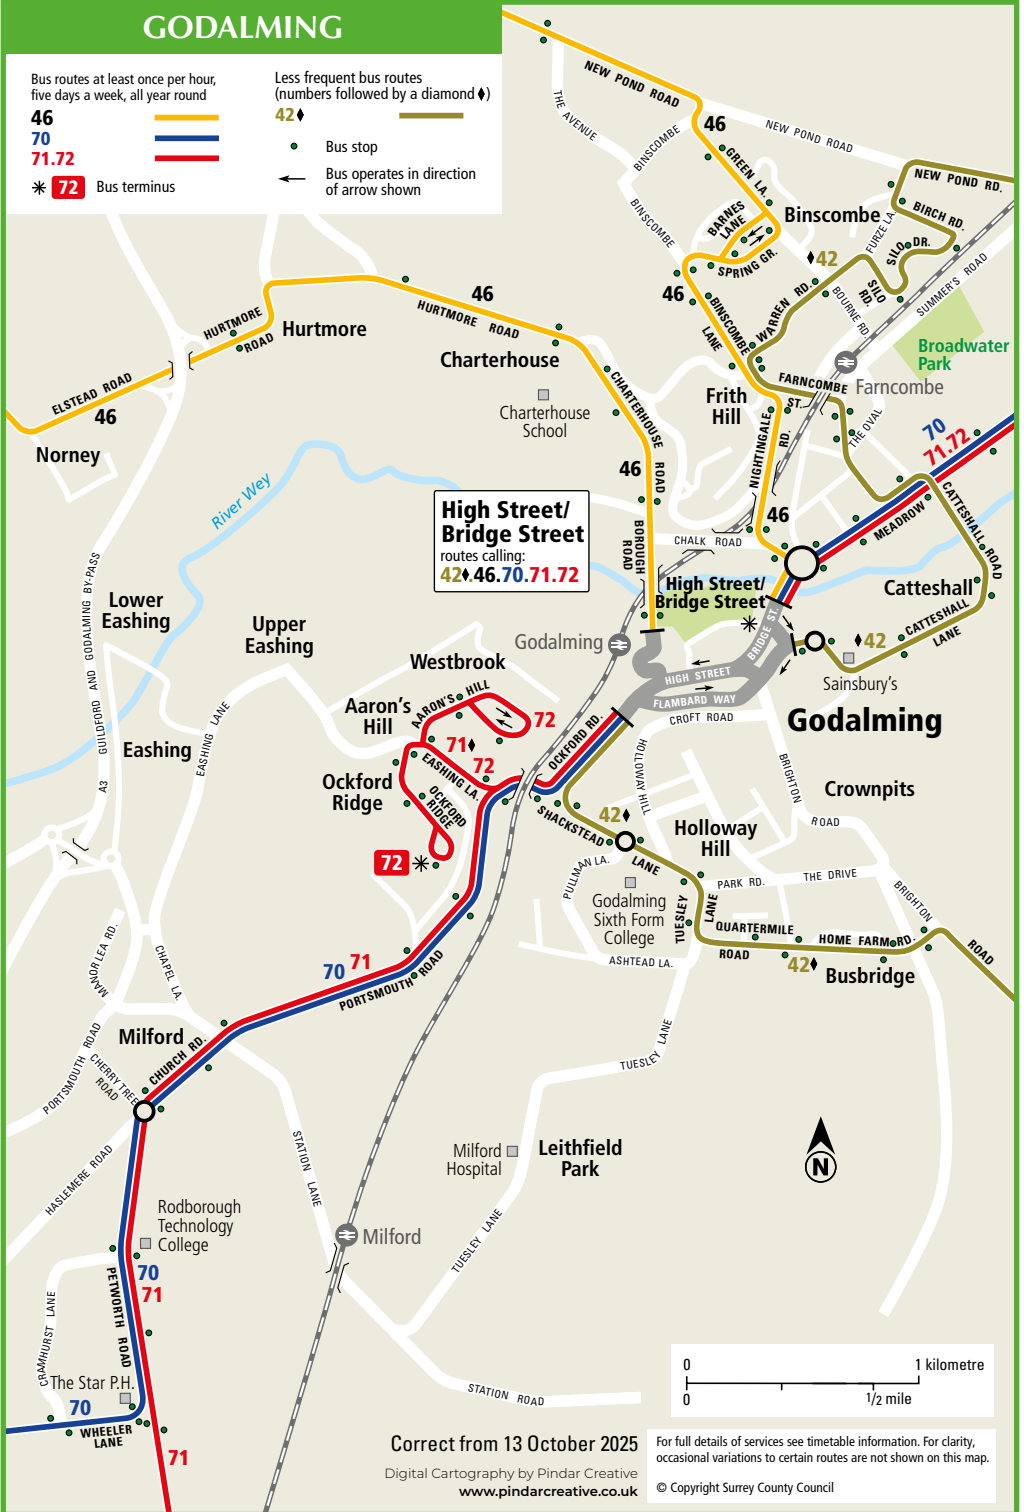

GODALMING

Bus routes at least once per hour, five days a week, all year round

46
70
71.72

* **72** Bus terminus

Less frequent bus routes (numbers followed by a diamond)

42

• Bus stop

← Bus operates in direction of arrow shown

High Street/ Bridge Street
routes calling:
42♦.46.70.71.72

Correct from 13 October 2025

Digital Cartography by Pindar Creative
www.pindarcreative.co.uk

© Copyright Surrey County Council