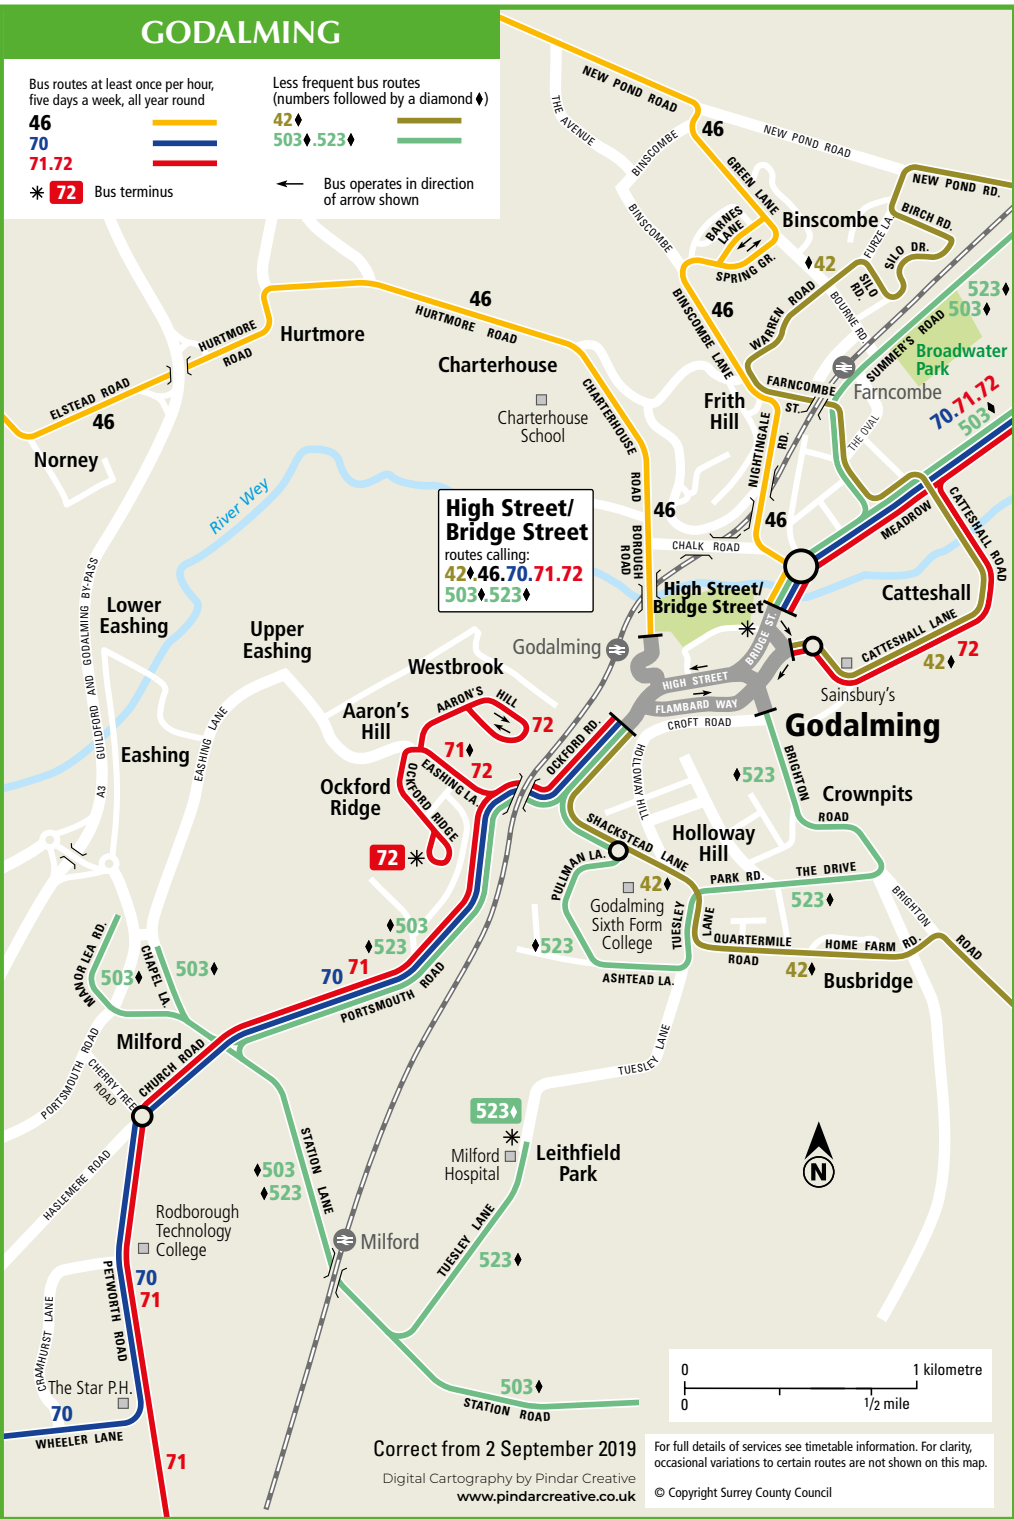

GODALMING

46
70
71.72

* **72** Bus terminus

42
503

Bus operates in direction of arrow shown

**High Street/
Bridge Street**
routes calling:
42♦46.70.71.72
503♦523♦

Correct from 2 September 2019
Digital Cartography by Pindar Creative
www.pindarcreative.co.uk

For full details of services see timetable information. For clarity, occasional variations to certain routes are not shown on this map.
© Copyright Surrey County Council