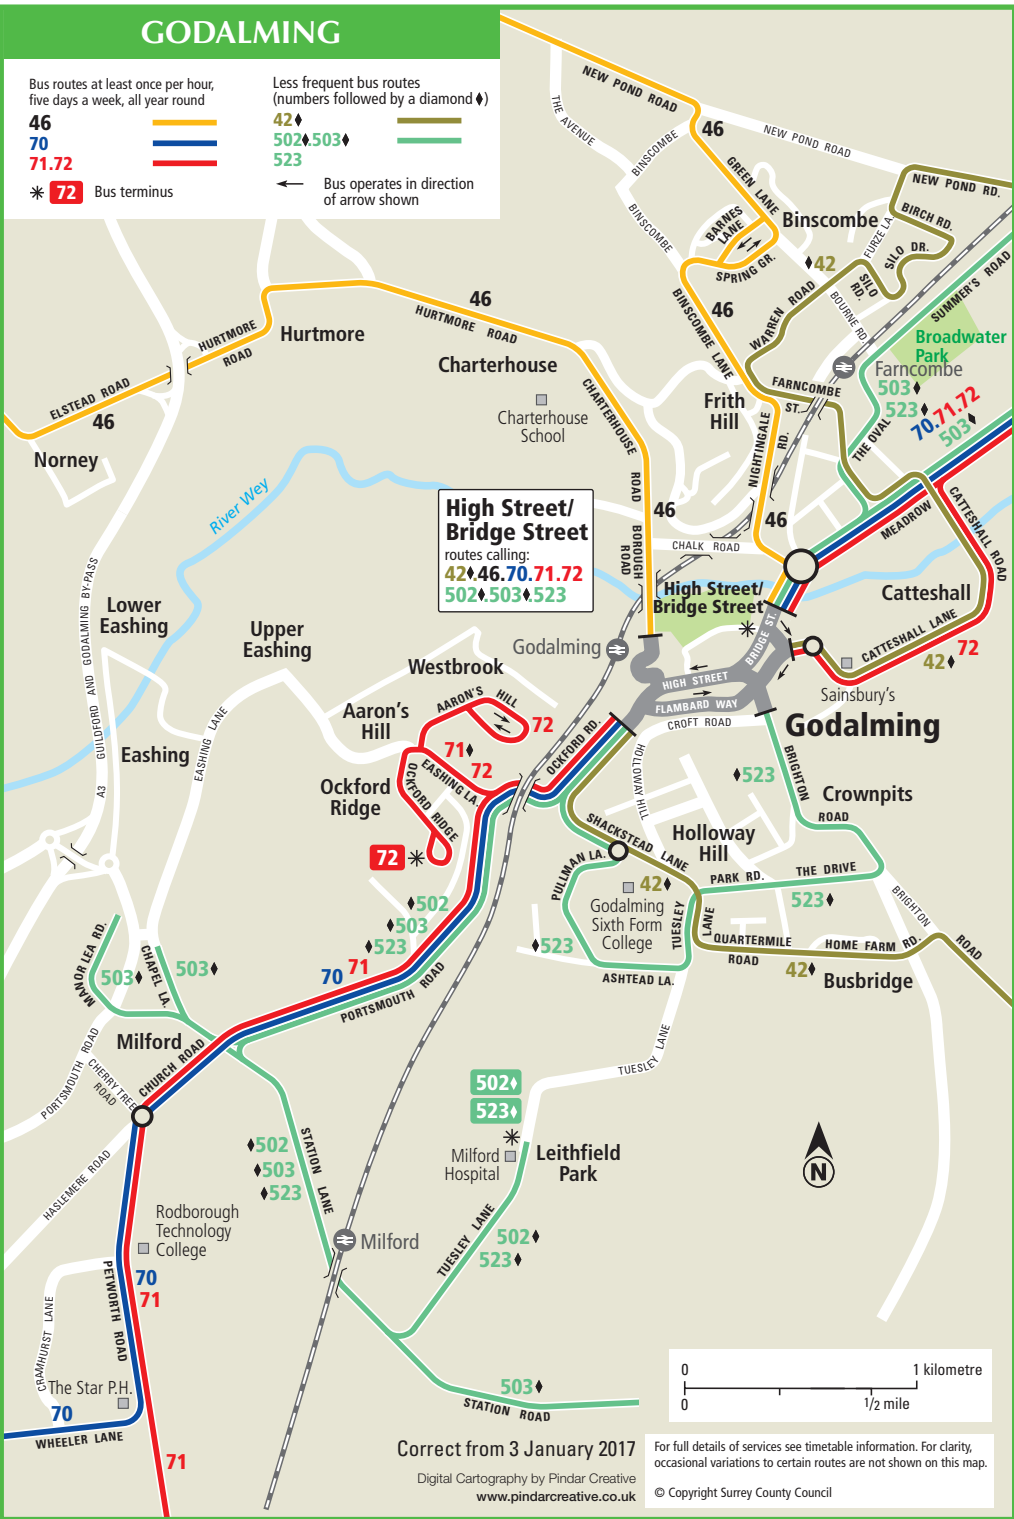

GODALMING

46
70
71.72

* **72** Bus terminus

Less frequent bus routes (numbers followed by a diamond)

42
502
503
523

← Bus operates in direction of arrow shown

**High Street/
Bridge Street**

routes calling:
42 **46** **70** **71** **72**
502 **503** **523**

Correct from 3 January 2017

Digital Cartography by Pindar Creative
www.pindarcreative.co.uk

© Copyright Surrey County Council