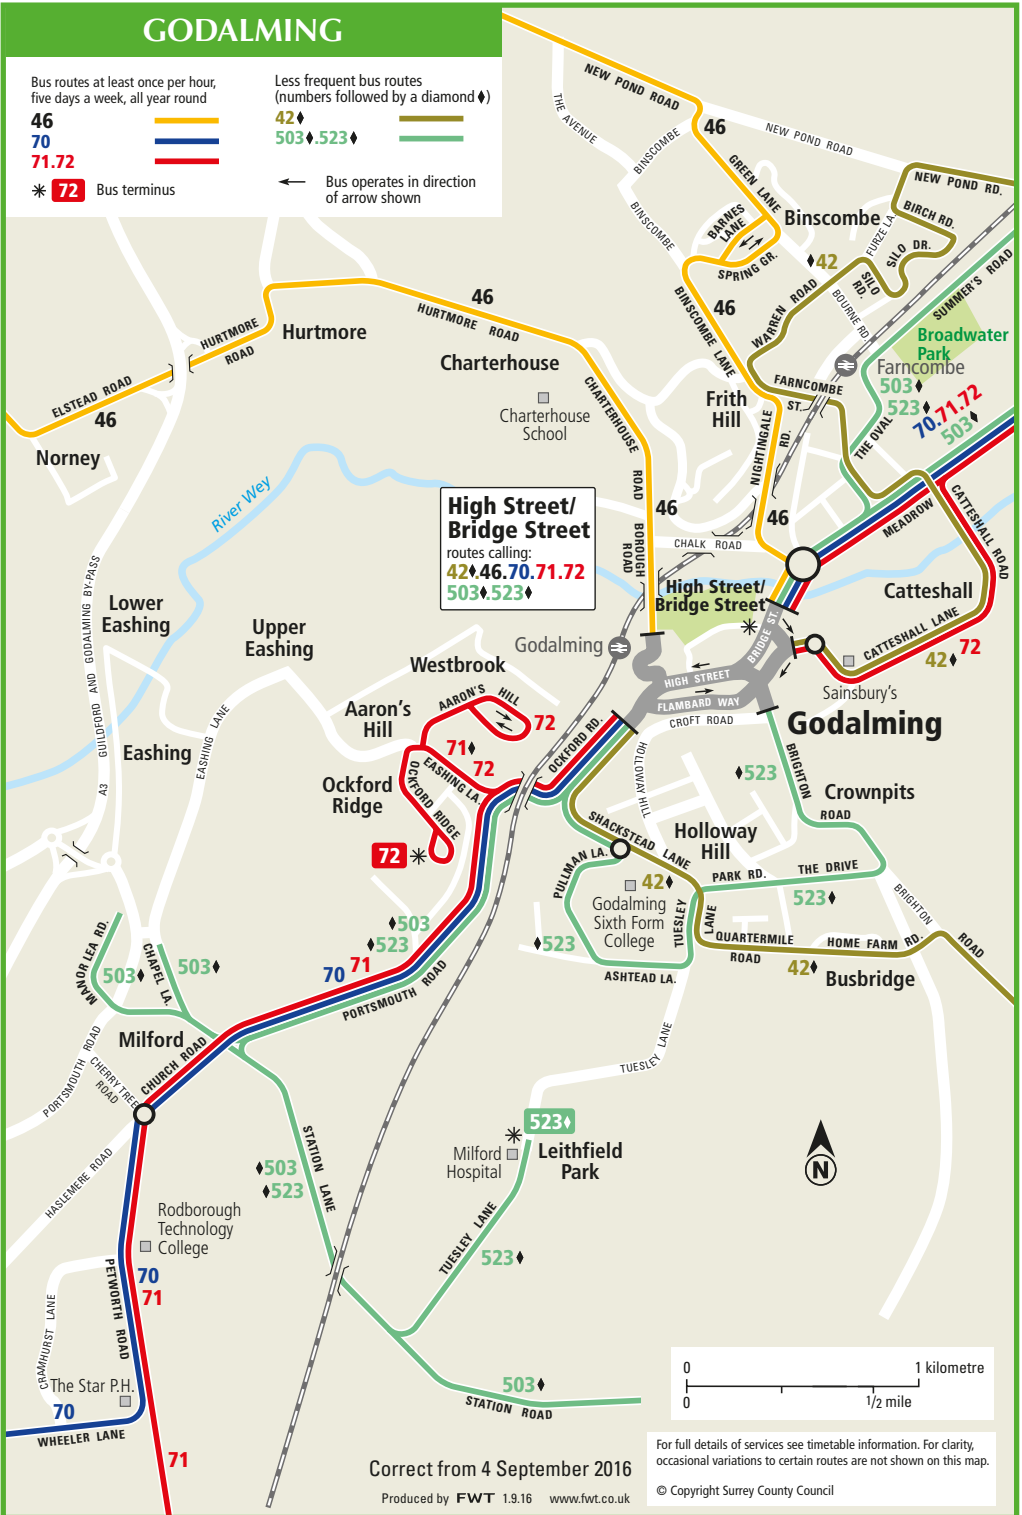

GODALMING

Bus routes at least once per hour, five days a week, all year round

46
70
71.72

Less frequent bus routes (numbers followed by a diamond)

42
503
523

* **72** Bus terminus

← Bus operates in direction of arrow shown

**High Street/
Bridge Street**
routes calling:
42.46.70.71.72
503.523

Correct from 4 September 2016

Produced by FWT 1.9.16 www.fwt.co.uk

© Copyright Surrey County Council