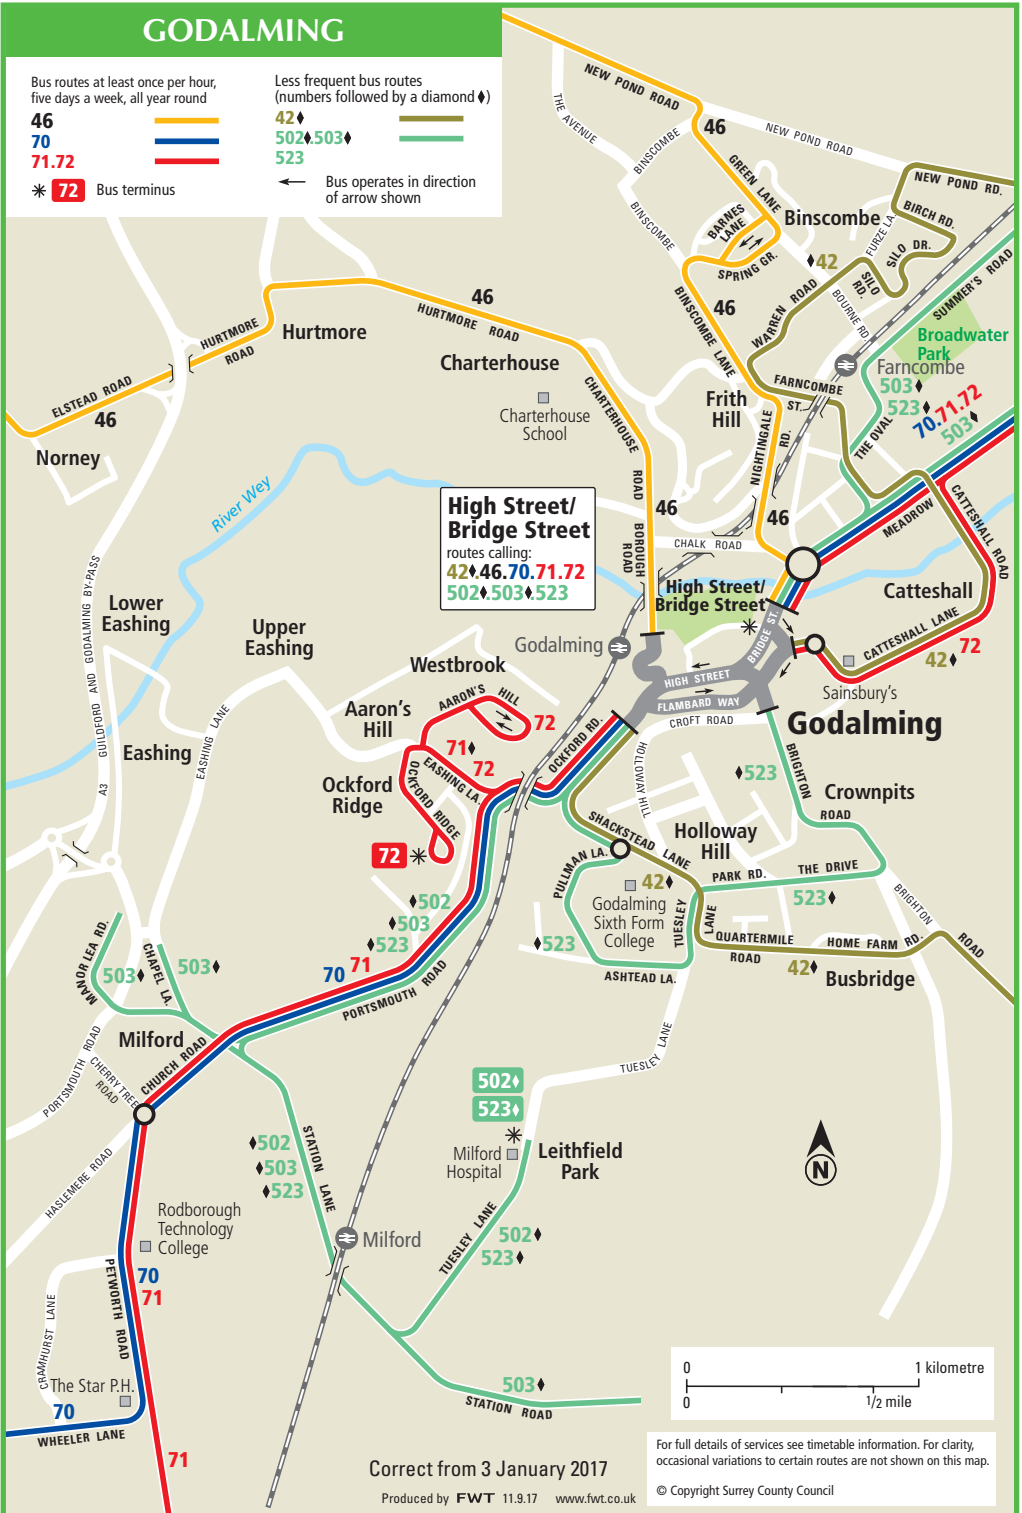

GODALMING

46
70
71.72

* **72** Bus terminus

Less frequent bus routes (numbers followed by a diamond)

42
502
503
523

← Bus operates in direction of arrow shown

**High Street/
Bridge Street**
routes calling:
42, 46, 70, 71, 72
502, 503, 523

Correct from 3 January 2017

Produced by FWT 11.9.17 www.fwt.co.uk

© Copyright Surrey County Council