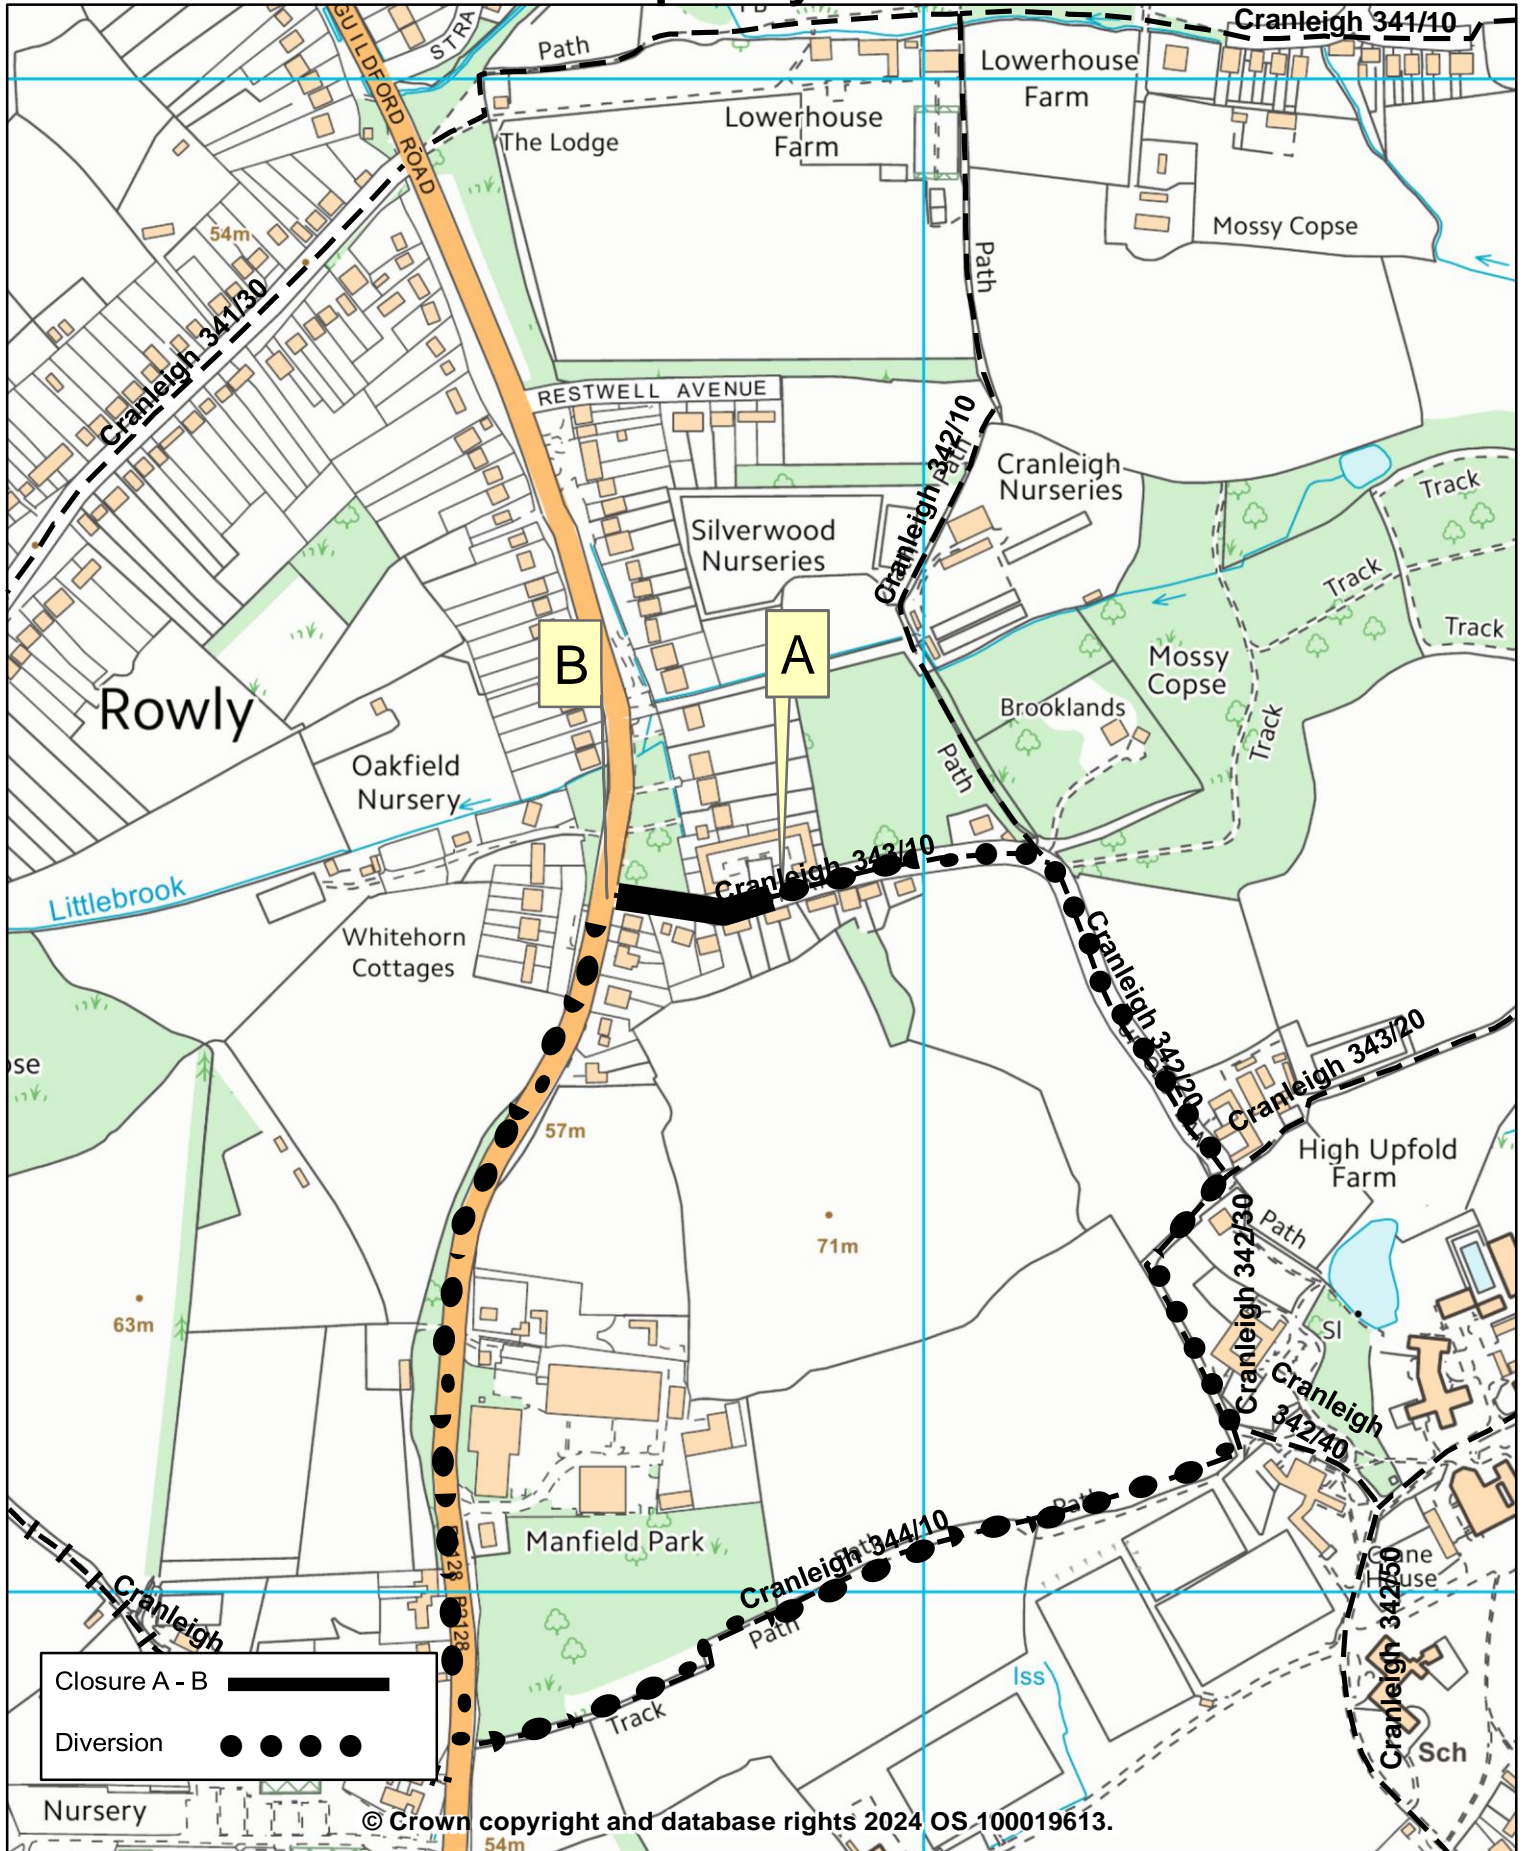

Public Footpath 343 (Cranleigh). Borough Of Waverley. Temporary Closure.

© Crown copyright and database rights 2024 OS 100019613.

Grid Ref at A: 504790 140456. **Road Traffic Regulation Act 1984**

Drawn By: NS.
Drawing No:3/1/5/H54.
Date: 02/05/2024.

Section 14(1)

1:5,000