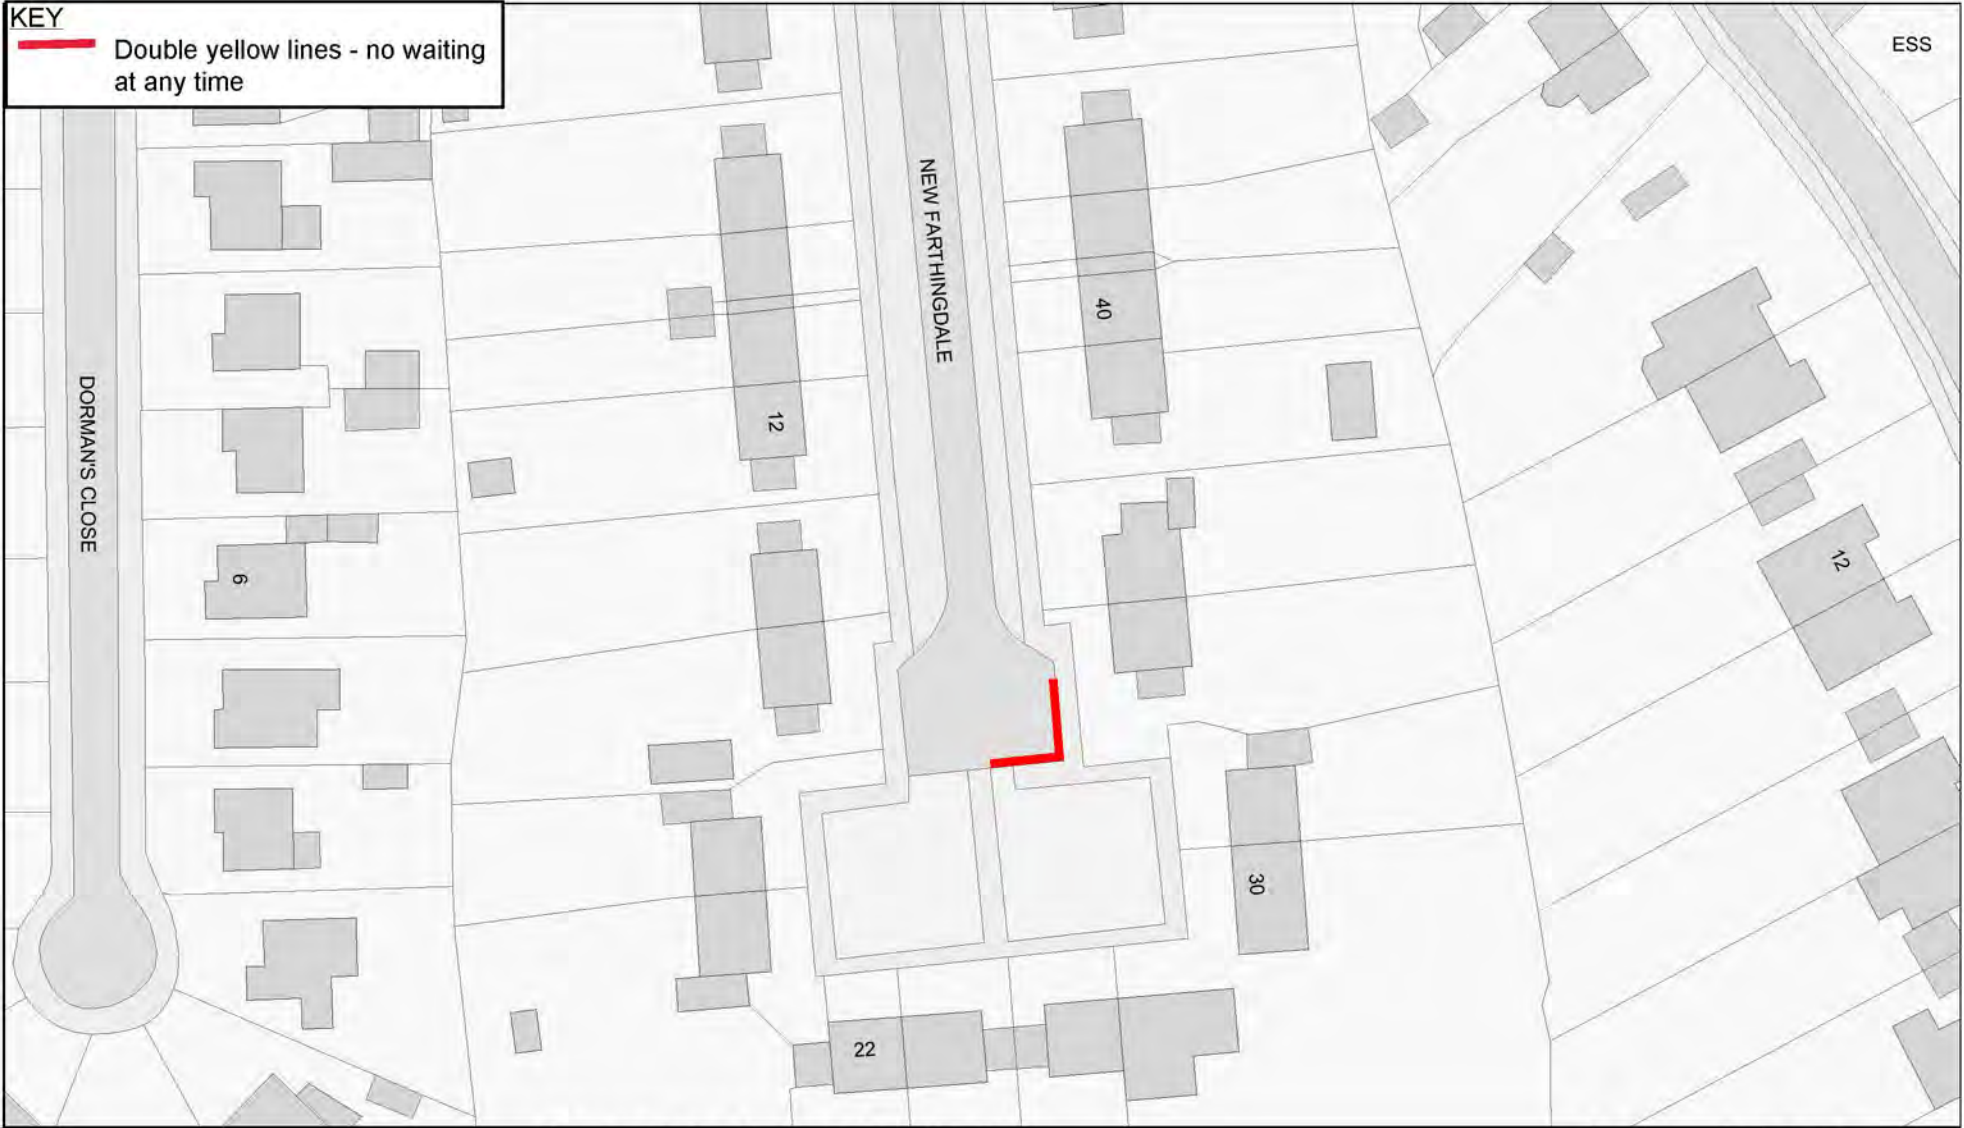

Key

Double yellow lines - no waiting at any time

Caterham - Tupwood Lane (1)

Drawing number:
11

Key

 Double yellow lines - no waiting at any time

Notes

Caterham, Tupwood Lane (2)

Drawing number:
12

KEY
Double yellow lines - no waiting at any time

Dormansland - New Farthingdale

**Drawing number:
13**

Key
 Double yellow lines - no waiting at any time

Godstone - Salisbury Road, junction with Dewlands

Key
— Double yellow lines - no waiting at any time

Hurst Green - The Greenway

Drawing number:
18

Key
— Double yellow lines - no waiting at any time

Hurst Green - Wolfs Wood

**Drawing number:
19**

Key

Single yellow line - no waiting
Monday to Saturday
8.30am to 6.30pm

Limpsfield - Bluehouse Lane

**Drawing number:
20**