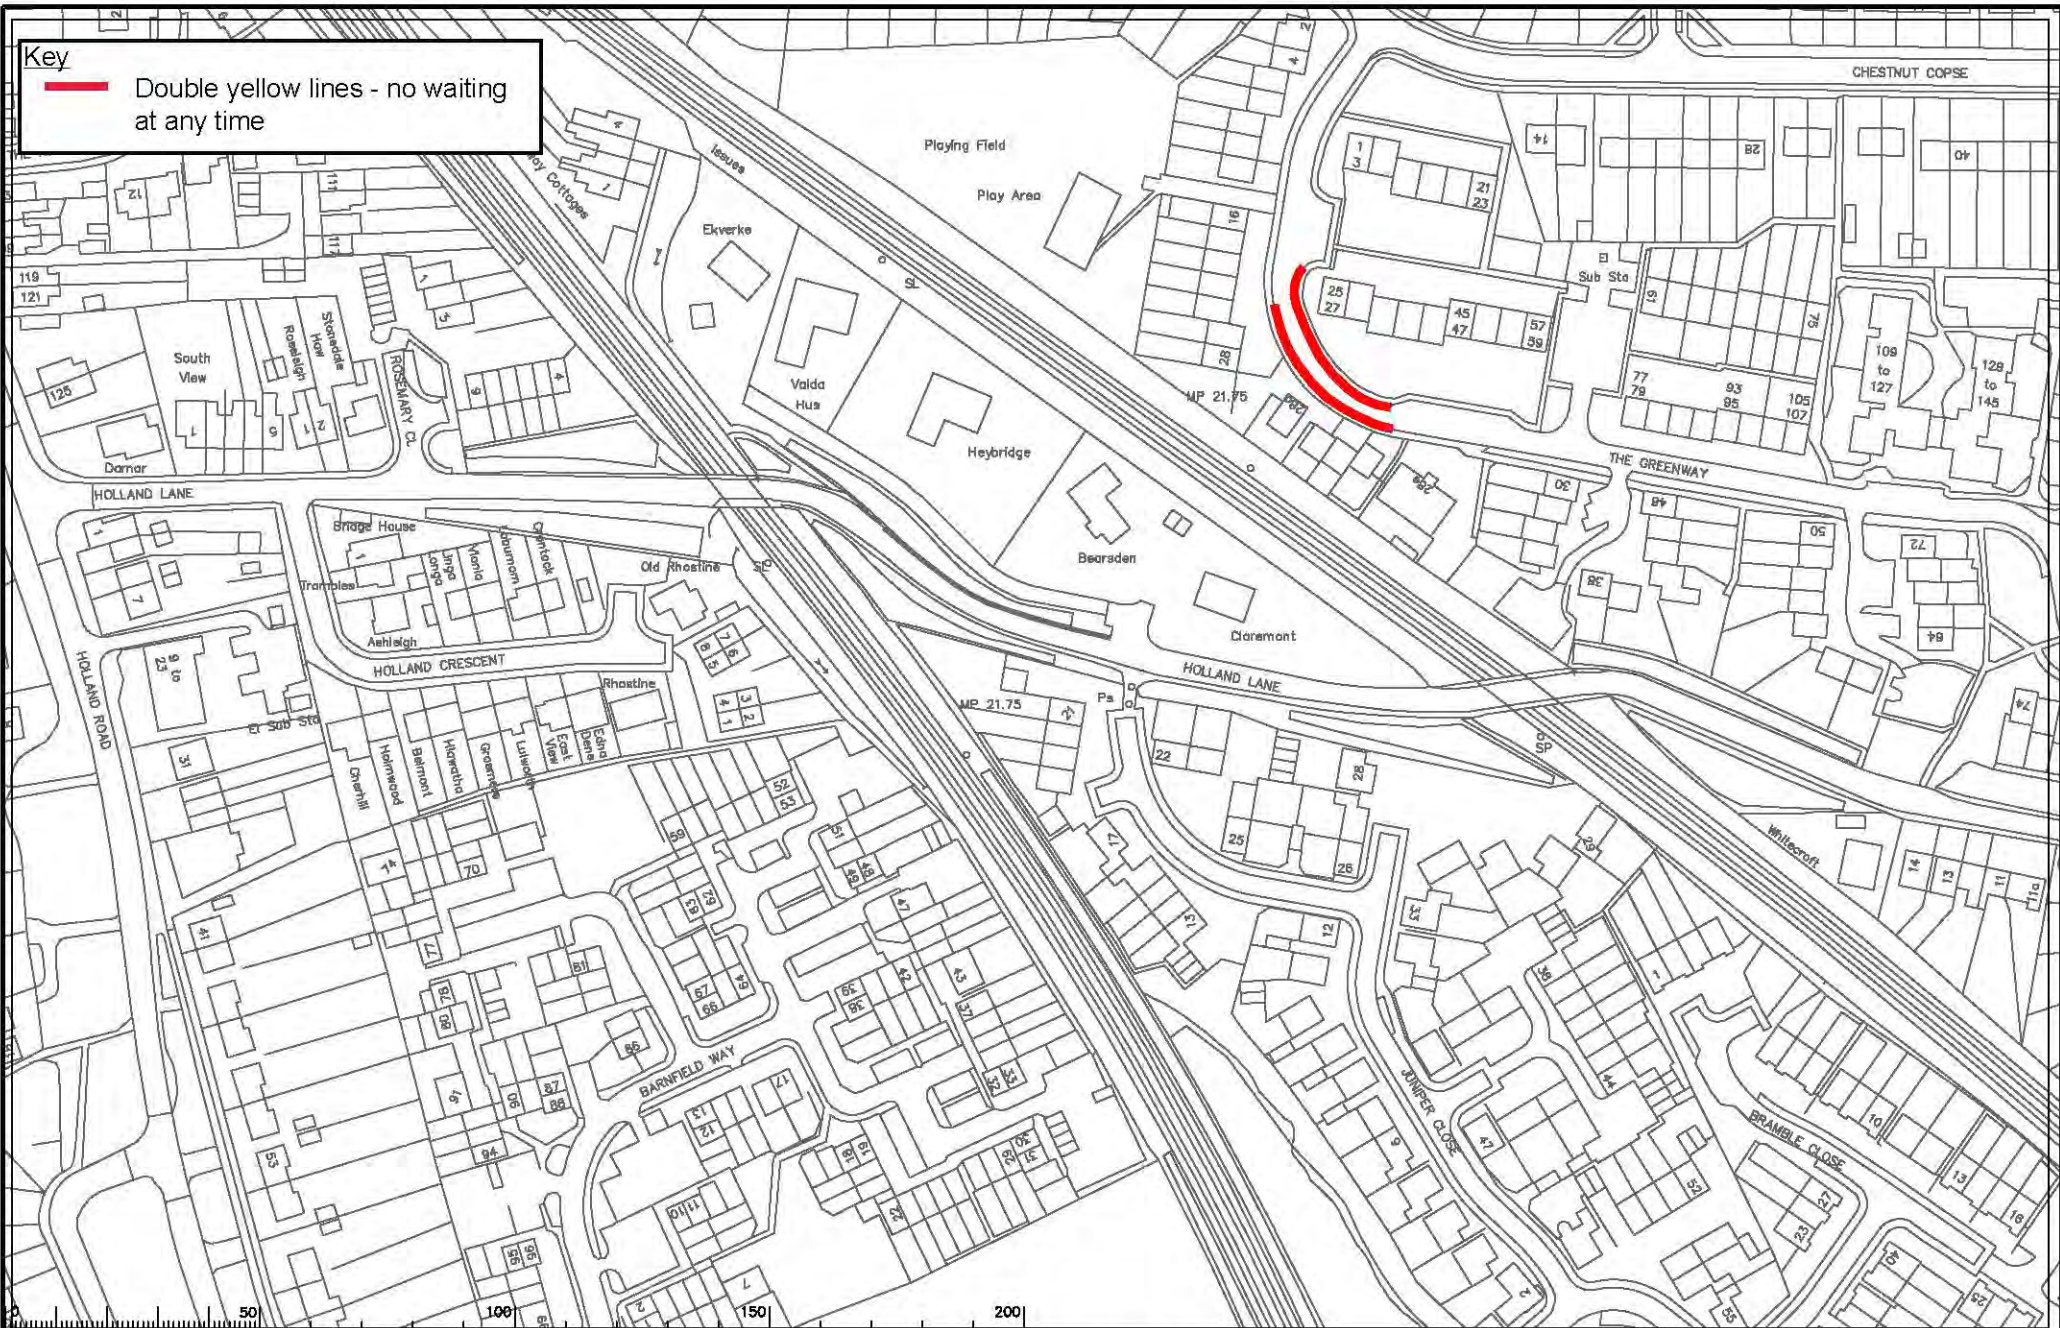

Drawing number:
12

KEY
Double yellow lines - no waiting at any time

Dormansland - New Farthingdale

**Drawing number:
13**

Key
 Double yellow lines - no waiting at any time

Godstone - Salisbury Road, junction with Dewlands

**Drawing number:
15**

Key
— Double yellow lines - no waiting at any time

Hurst Green - Holland Road

**Drawing number:
16**

Key
— Double yellow lines - no waiting at any time

Hurst Green - Hurstlands

Drawing number:
17

Key
— Double yellow lines - no waiting at any time

Hurst Green - The Greenway

Drawing number:
18

Key
— Double yellow lines - no waiting at any time

Hurst Green - Wolfs Wood

**Drawing number:
19**

Key

Single yellow line - no waiting
Monday to Saturday
8.30am to 6.30pm

Limpsfield - Bluehouse Lane

**Drawing number:
20**