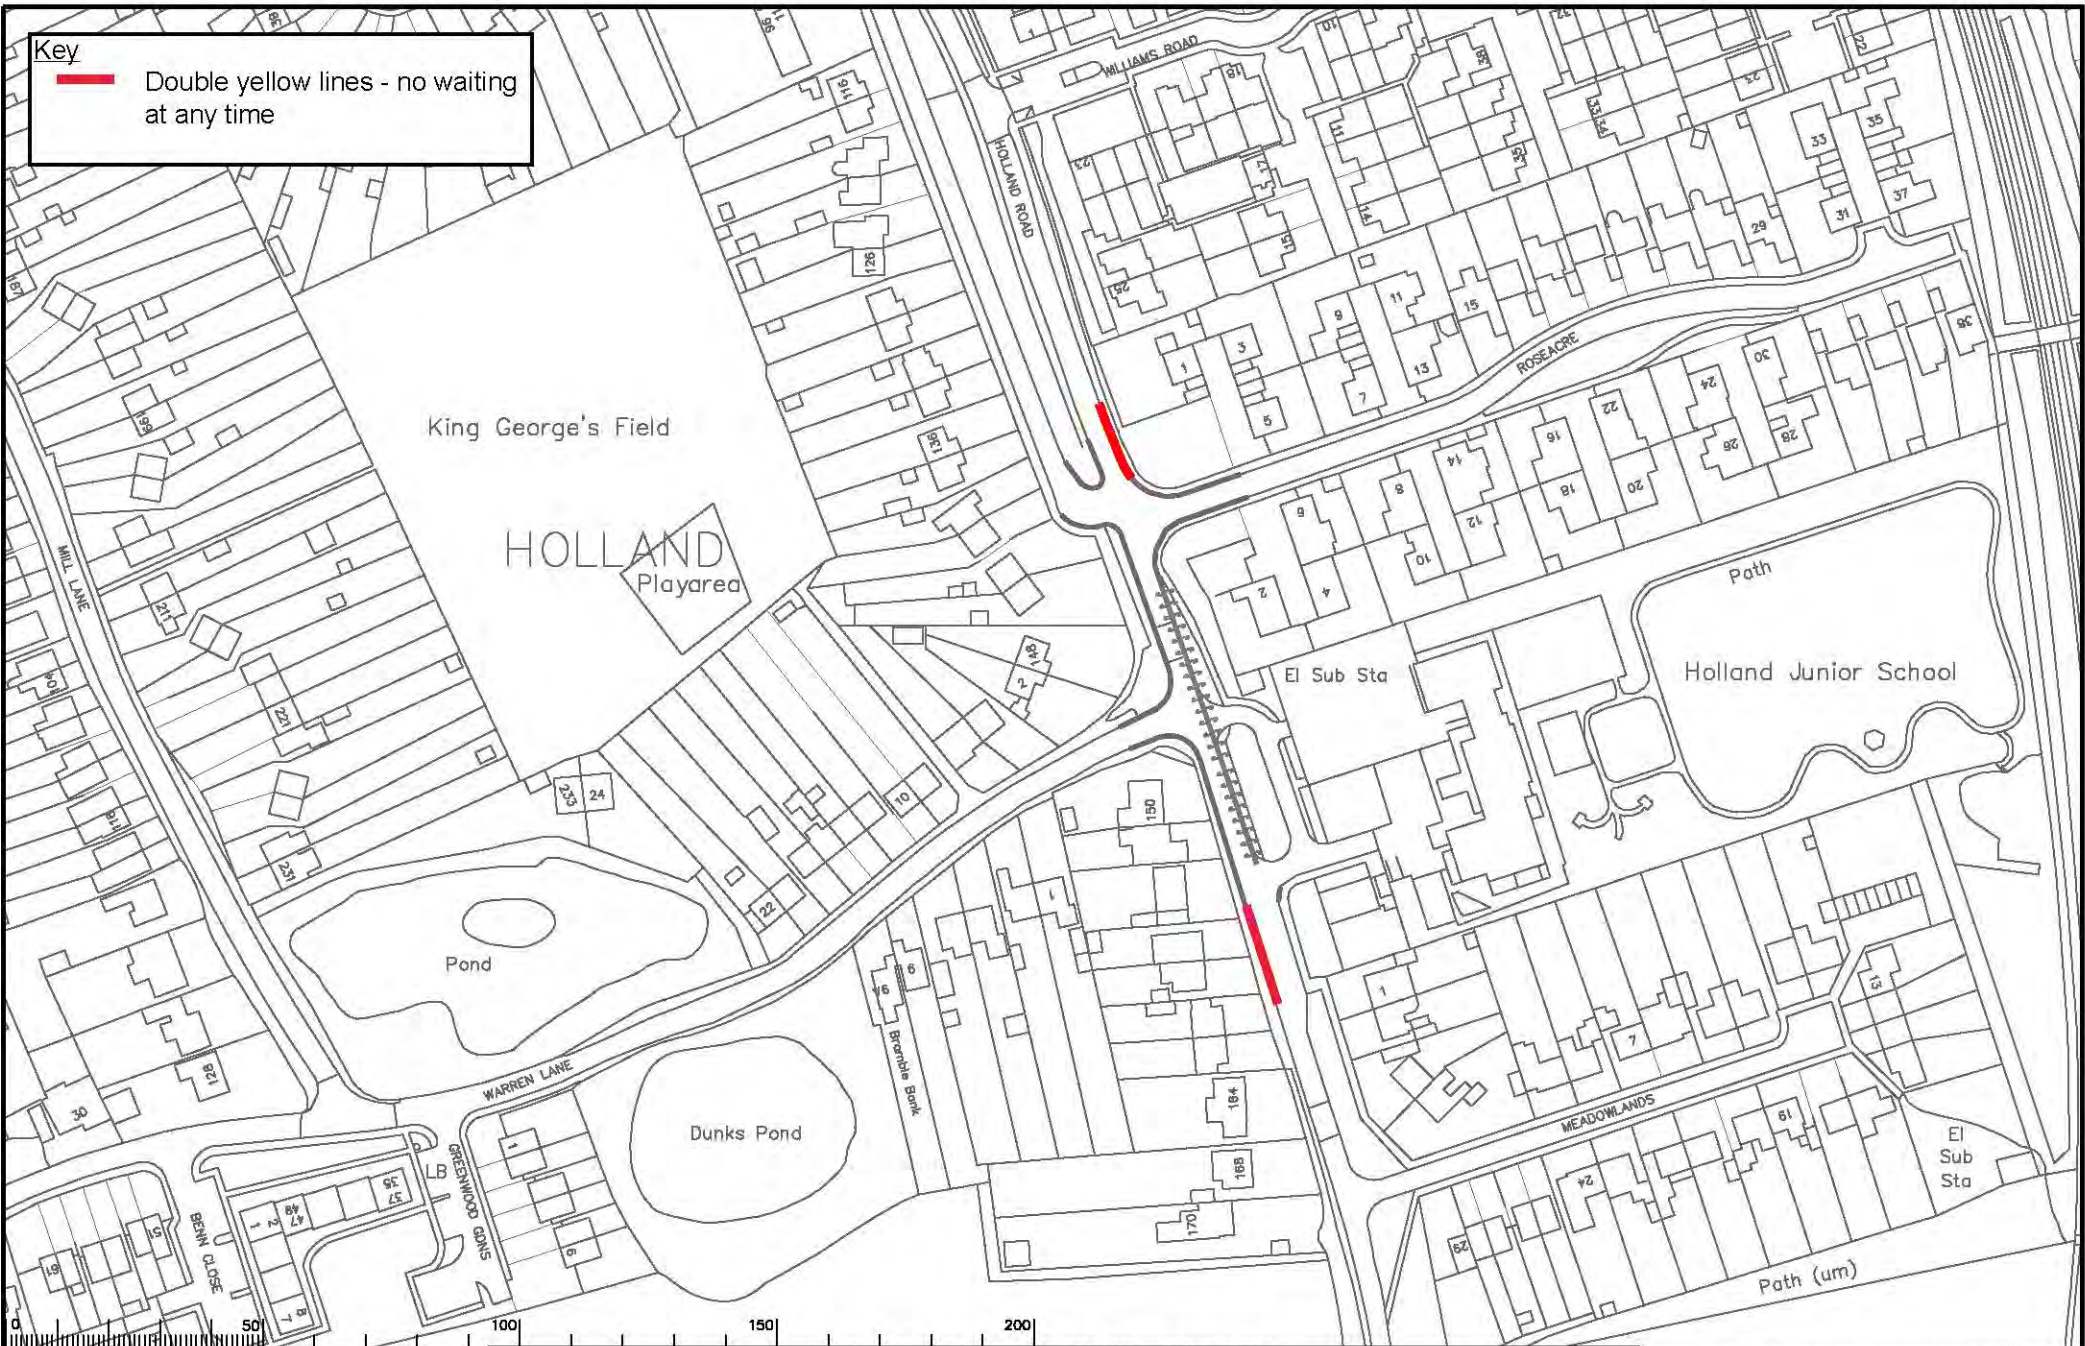

Drawing number:
12

KEY
Double yellow lines - no waiting at any time

Dormansland - New Farthingdale

**Drawing number:
13**

Key
 Double yellow lines - no waiting at any time

Godstone - Salisbury Road, junction with Dewlands

**Drawing number:
15**

Key
— Double yellow lines - no waiting at any time

Hurst Green - Holland Road

**Drawing number:
16**

Key
— Double yellow lines - no waiting at any time

Hurst Green - Hurstlands

Drawing number:
17

Key
— Double yellow lines - no waiting at any time

Hurst Green - The Greenway

Drawing number:
18

Key
— Double yellow lines - no waiting at any time

Hurst Green - Wolfs Wood

**Drawing number:
19**

Key

Single yellow line - no waiting
Monday to Saturday
8.30am to 6.30pm

Limpsfield - Bluehouse Lane

**Drawing number:
20**