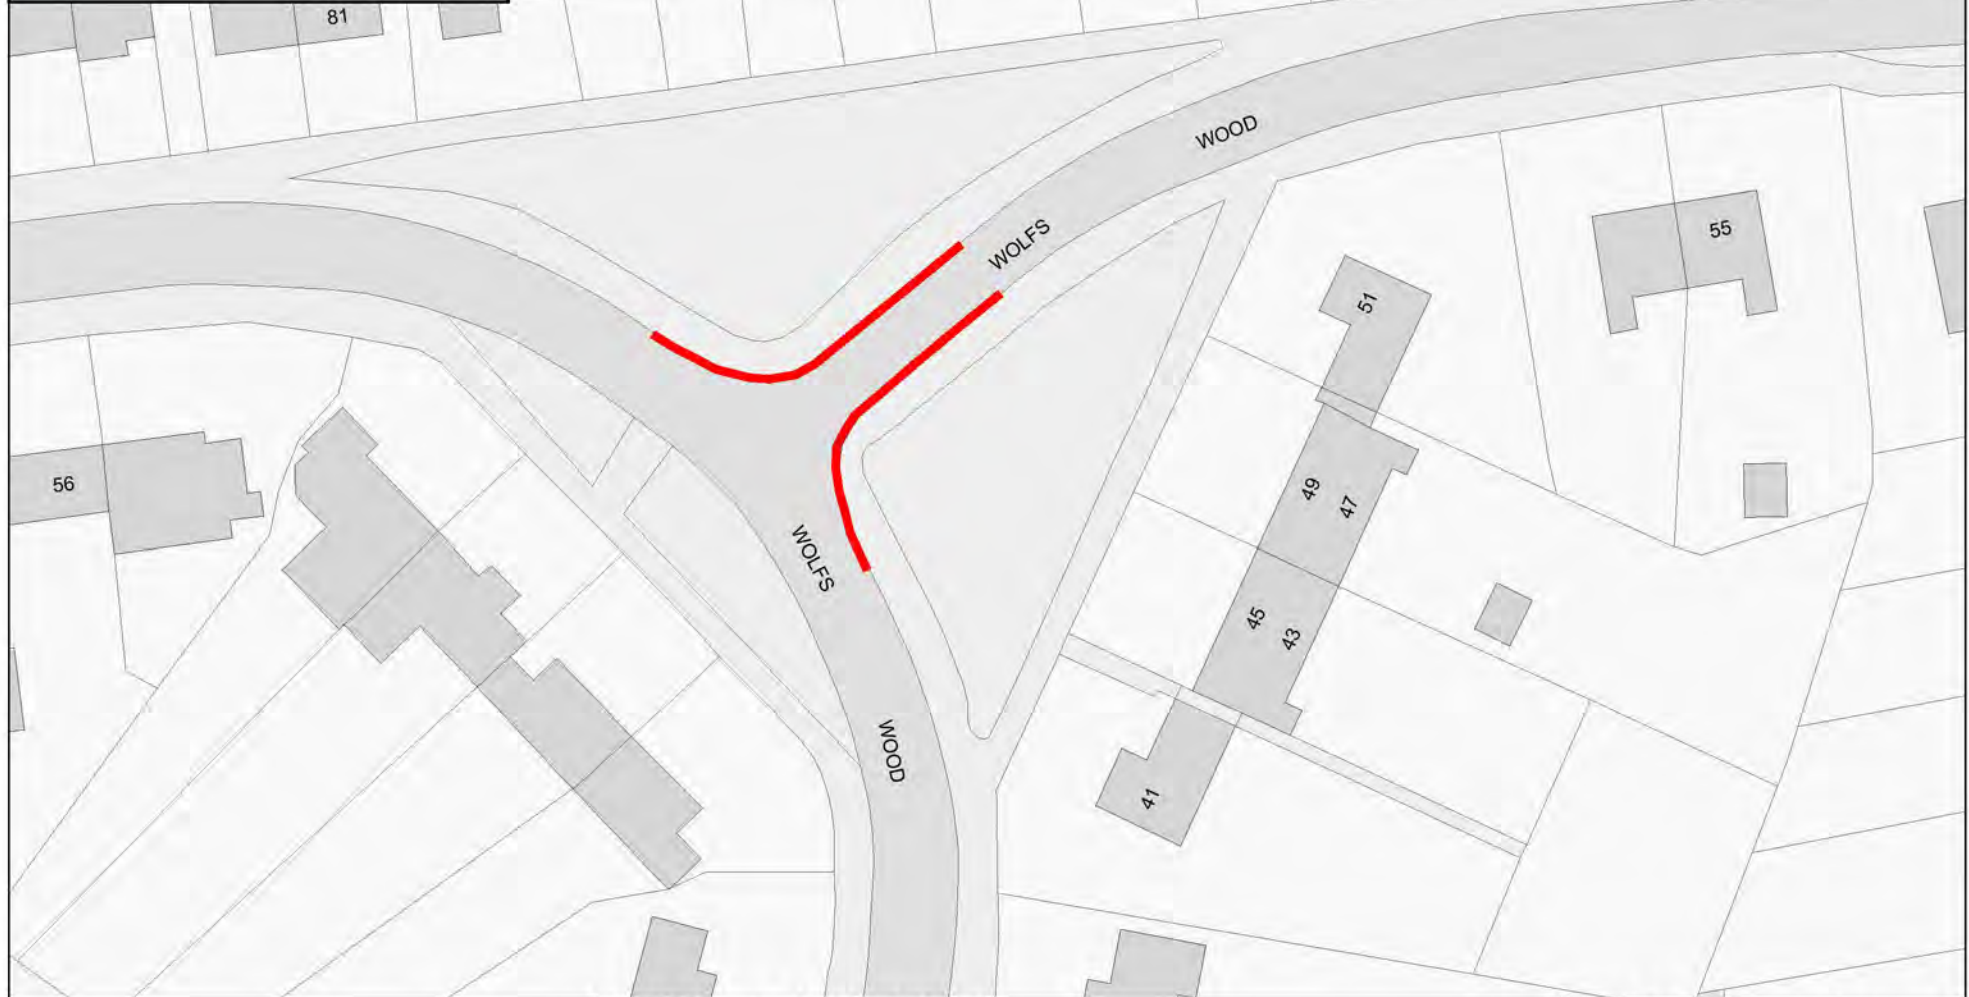

Drawing number:
12

KEY
Double yellow lines - no waiting at any time

Dormansland - New Farthingdale

**Drawing number:
13**

Key
 Double yellow lines - no waiting at any time

Godstone - Salisbury Road, junction with Dewlands

**Drawing number:
15**

Key
— Double yellow lines - no waiting at any time

Hurst Green - Holland Road

**Drawing number:
16**

Key
— Double yellow lines - no waiting at any time

Hurst Green - Hurstlands

Drawing number:
17

Key
— Double yellow lines - no waiting at any time

Hurst Green - The Greenway

Drawing number:
18

Key
— Double yellow lines - no waiting at any time

Hurst Green - Wolfs Wood

**Drawing number:
19**

Key

Single yellow line - no waiting
Monday to Saturday
8.30am to 6.30pm

Limpsfield - Bluehouse Lane

**Drawing number:
20**