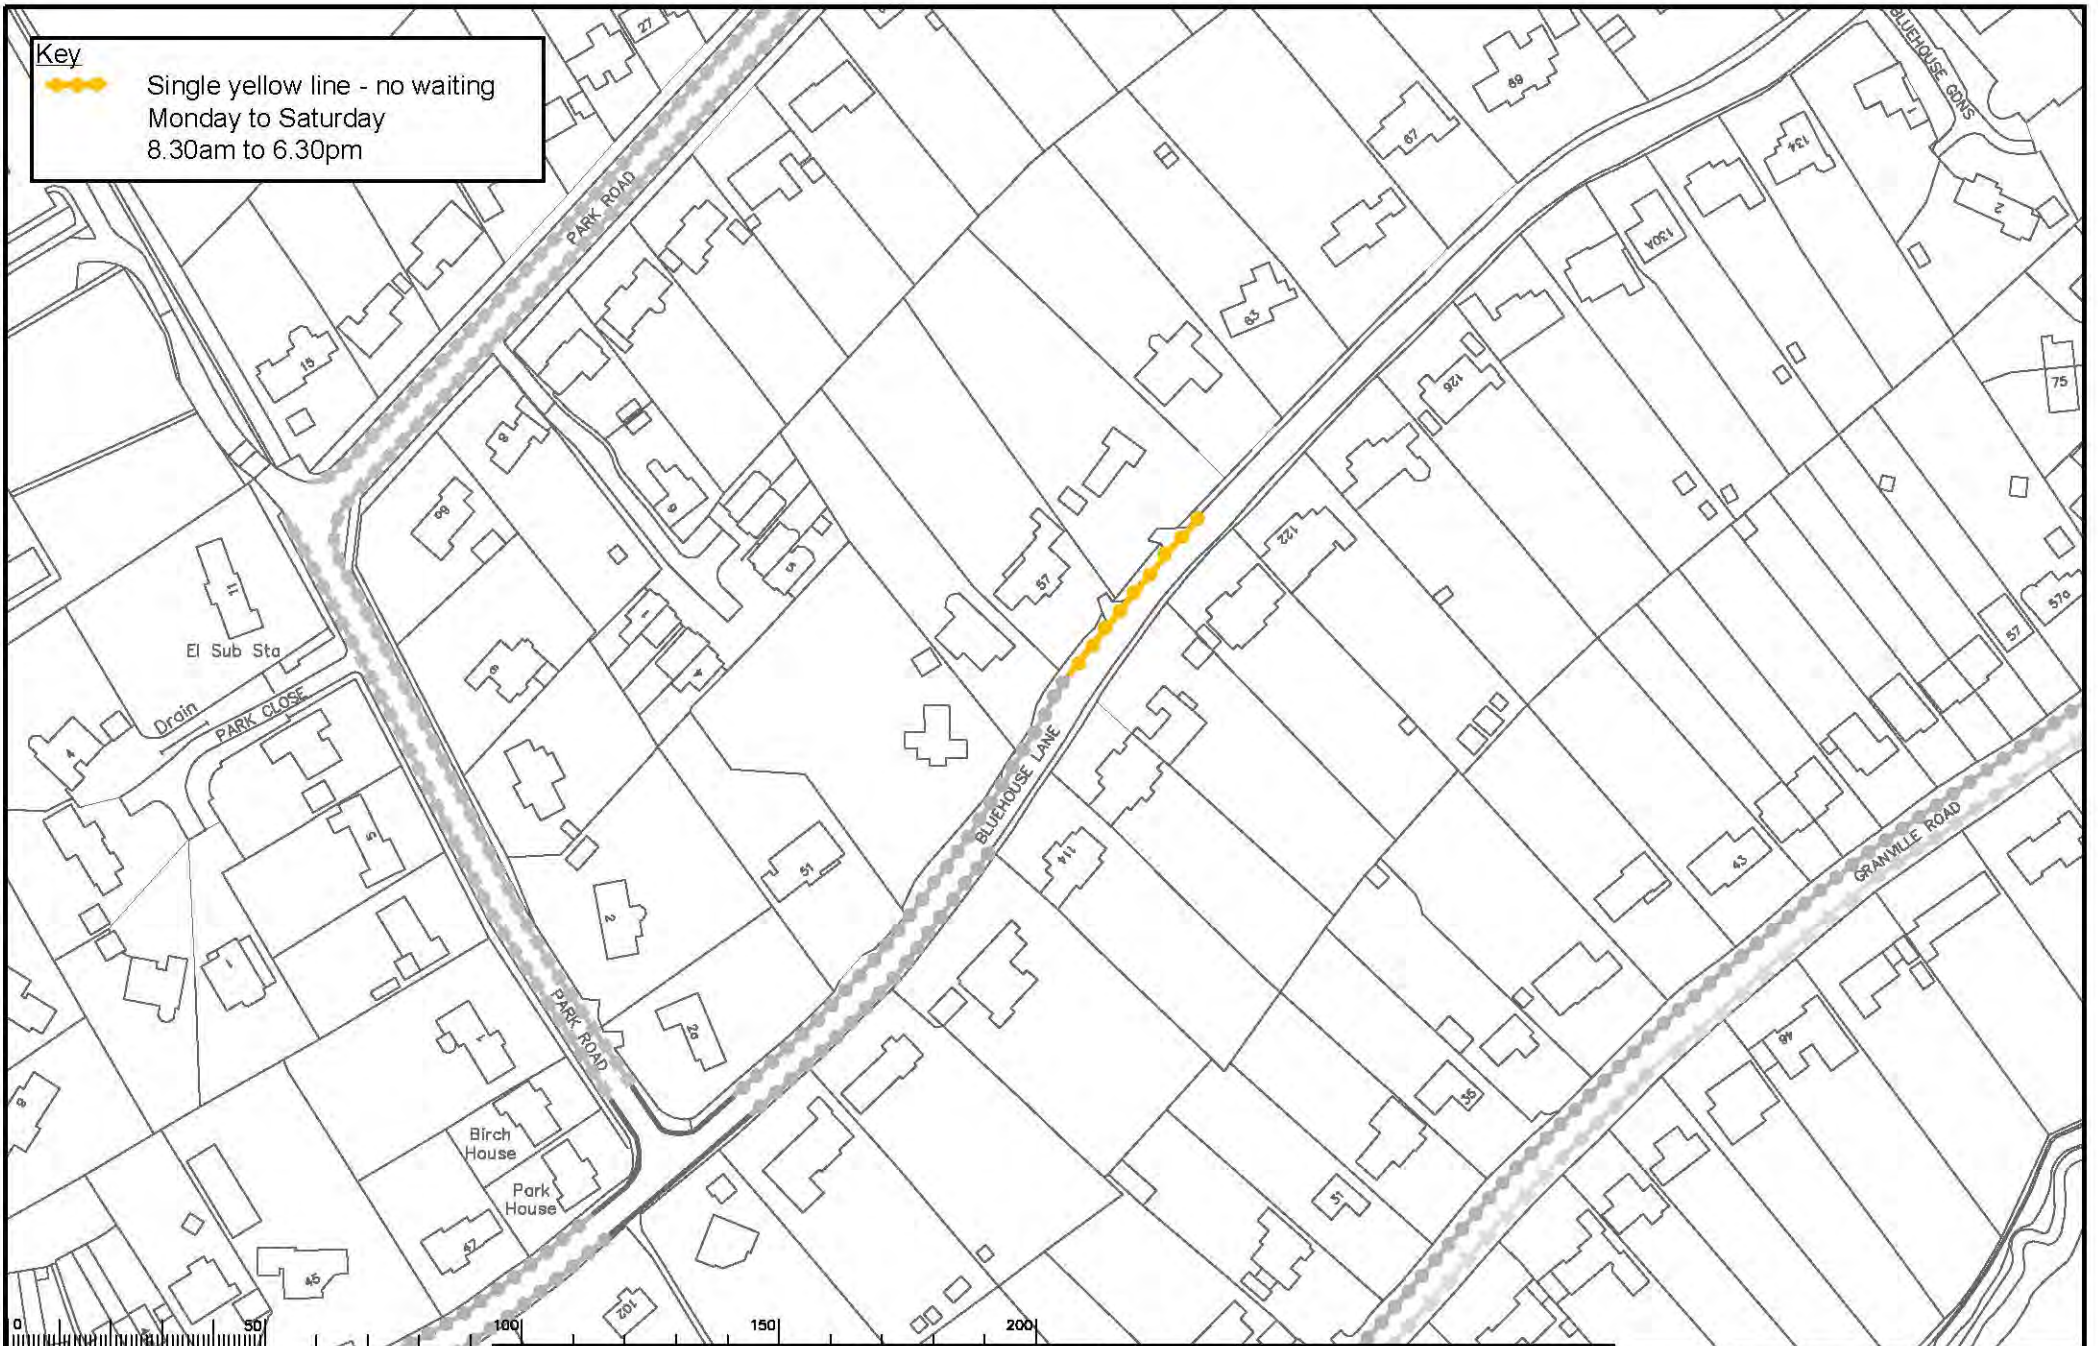

Drawing number:
12

KEY
Double yellow lines - no waiting at any time

Dormansland - New Farthingdale

**Drawing number:
13**

Key
 Double yellow lines - no waiting at any time

Godstone - Salisbury Road, junction with Dewlands

Key
— Double yellow lines - no waiting at any time

Hurst Green - The Greenway

Drawing number:
18

Key
— Double yellow lines - no waiting at any time

Hurst Green - Wolfs Wood

**Drawing number:
19**

Key

Single yellow line - no waiting
Monday to Saturday
8.30am to 6.30pm

Limpsfield - Bluehouse Lane

**Drawing number:
20**