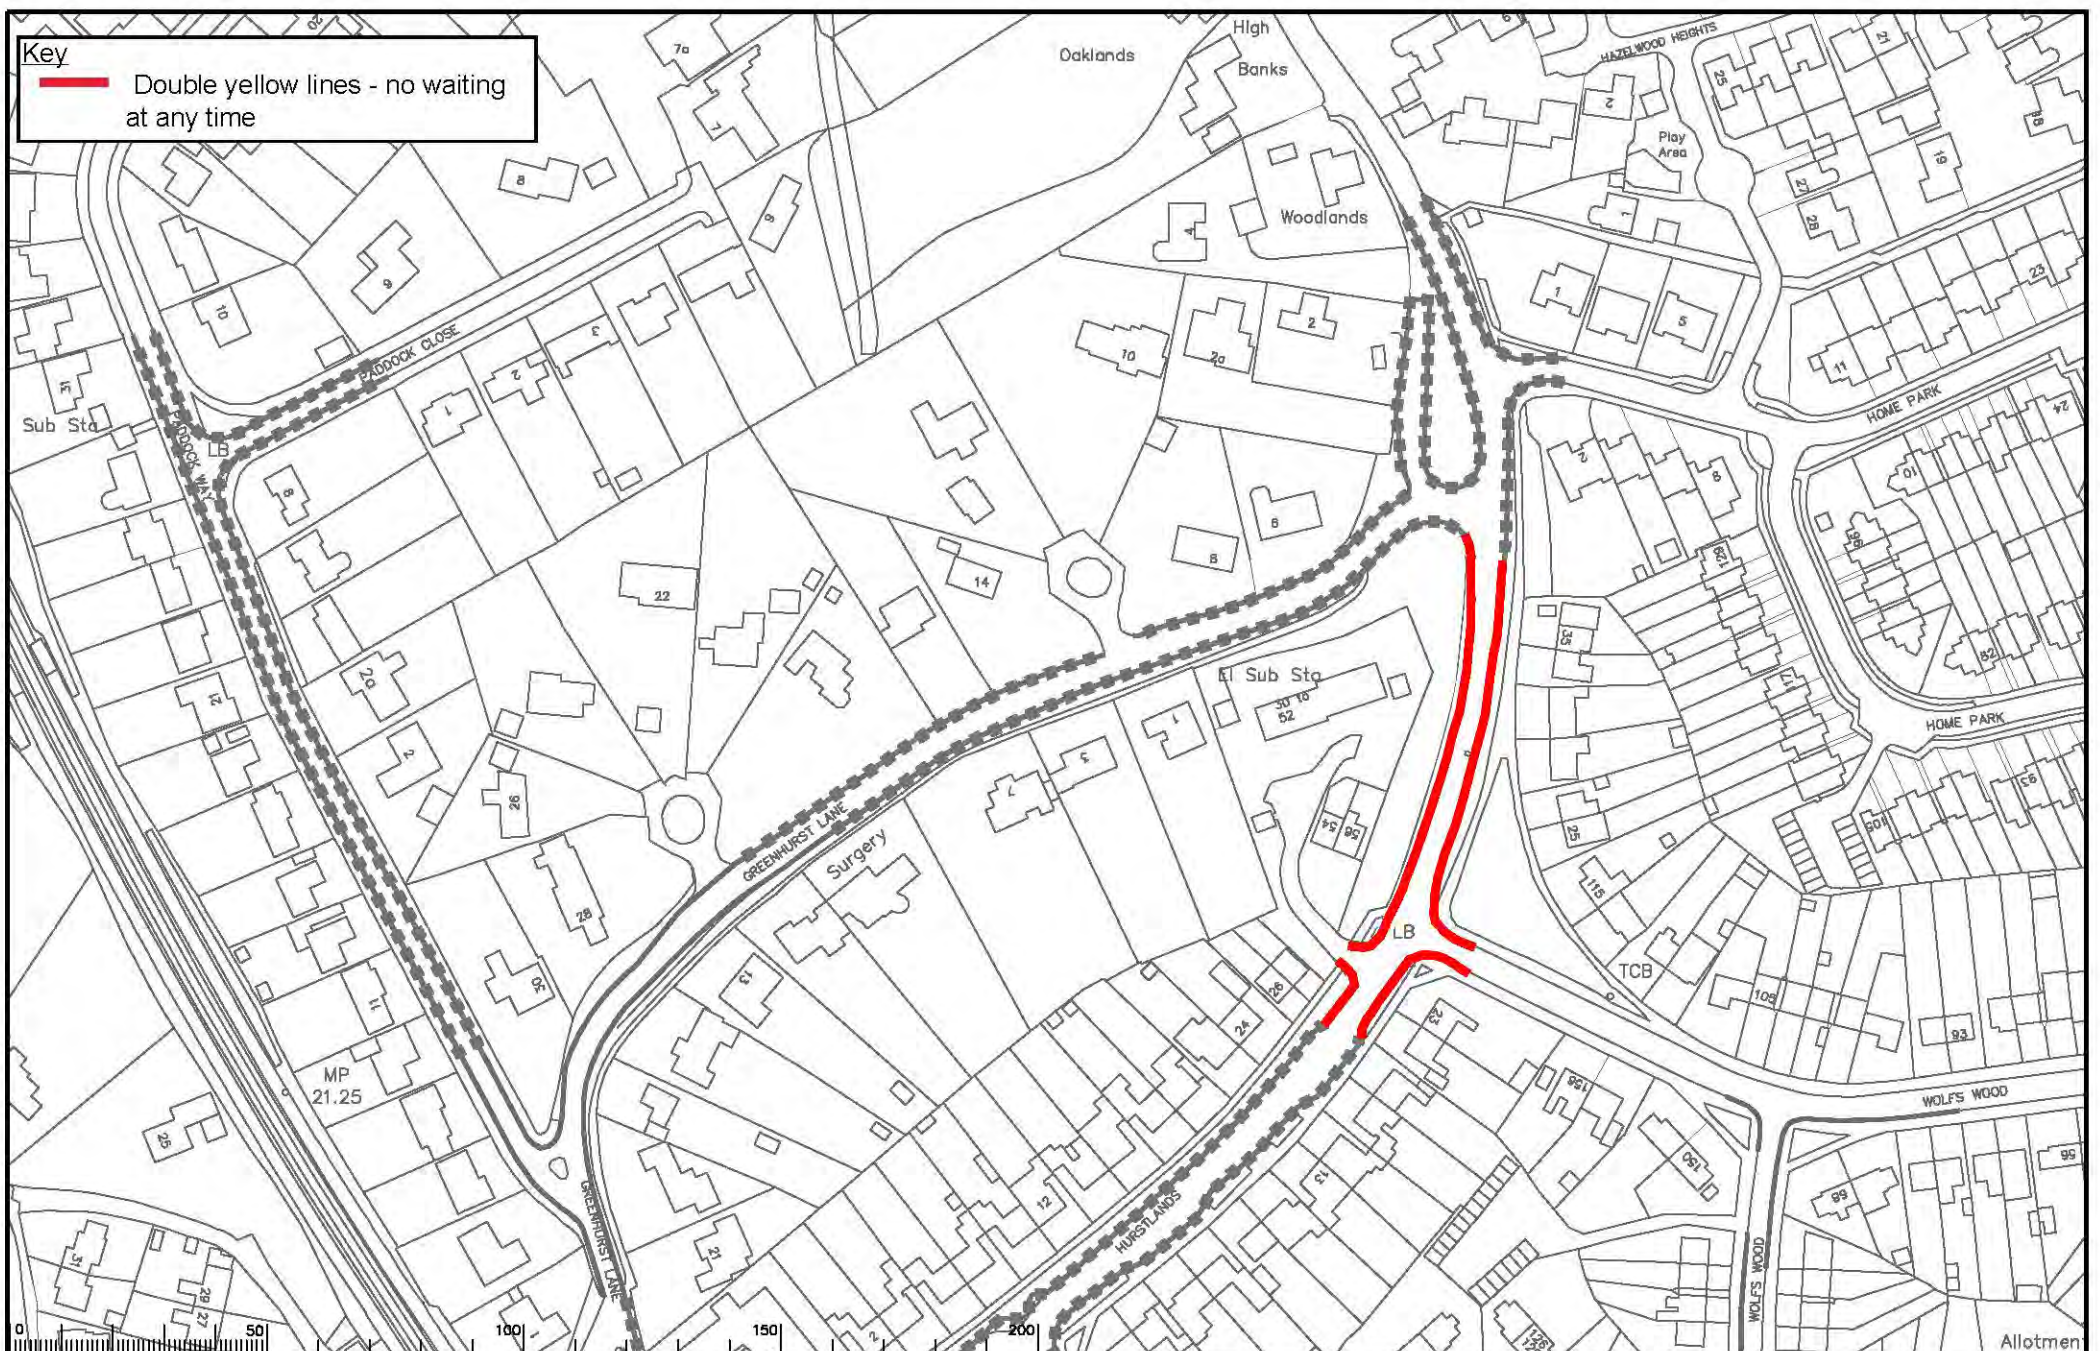

Drawing number:
12

KEY
Double yellow lines - no waiting at any time

Dormansland - New Farthingdale

**Drawing number:
13**

Key
 Double yellow lines - no waiting at any time

Godstone - Salisbury Road, junction with Dewlands

**Drawing number:
15**

Key
— Double yellow lines - no waiting at any time

Hurst Green - Holland Road

**Drawing number:
16**

Key
— Double yellow lines - no waiting at any time

Hurst Green - Hurstlands

Drawing number:
17

Key
— Double yellow lines - no waiting at any time

Hurst Green - The Greenway

Drawing number:
18

Key
— Double yellow lines - no waiting at any time

Hurst Green - Wolfs Wood

**Drawing number:
19**

Key

Single yellow line - no waiting
Monday to Saturday
8.30am to 6.30pm

Limpsfield - Bluehouse Lane

**Drawing number:
20**