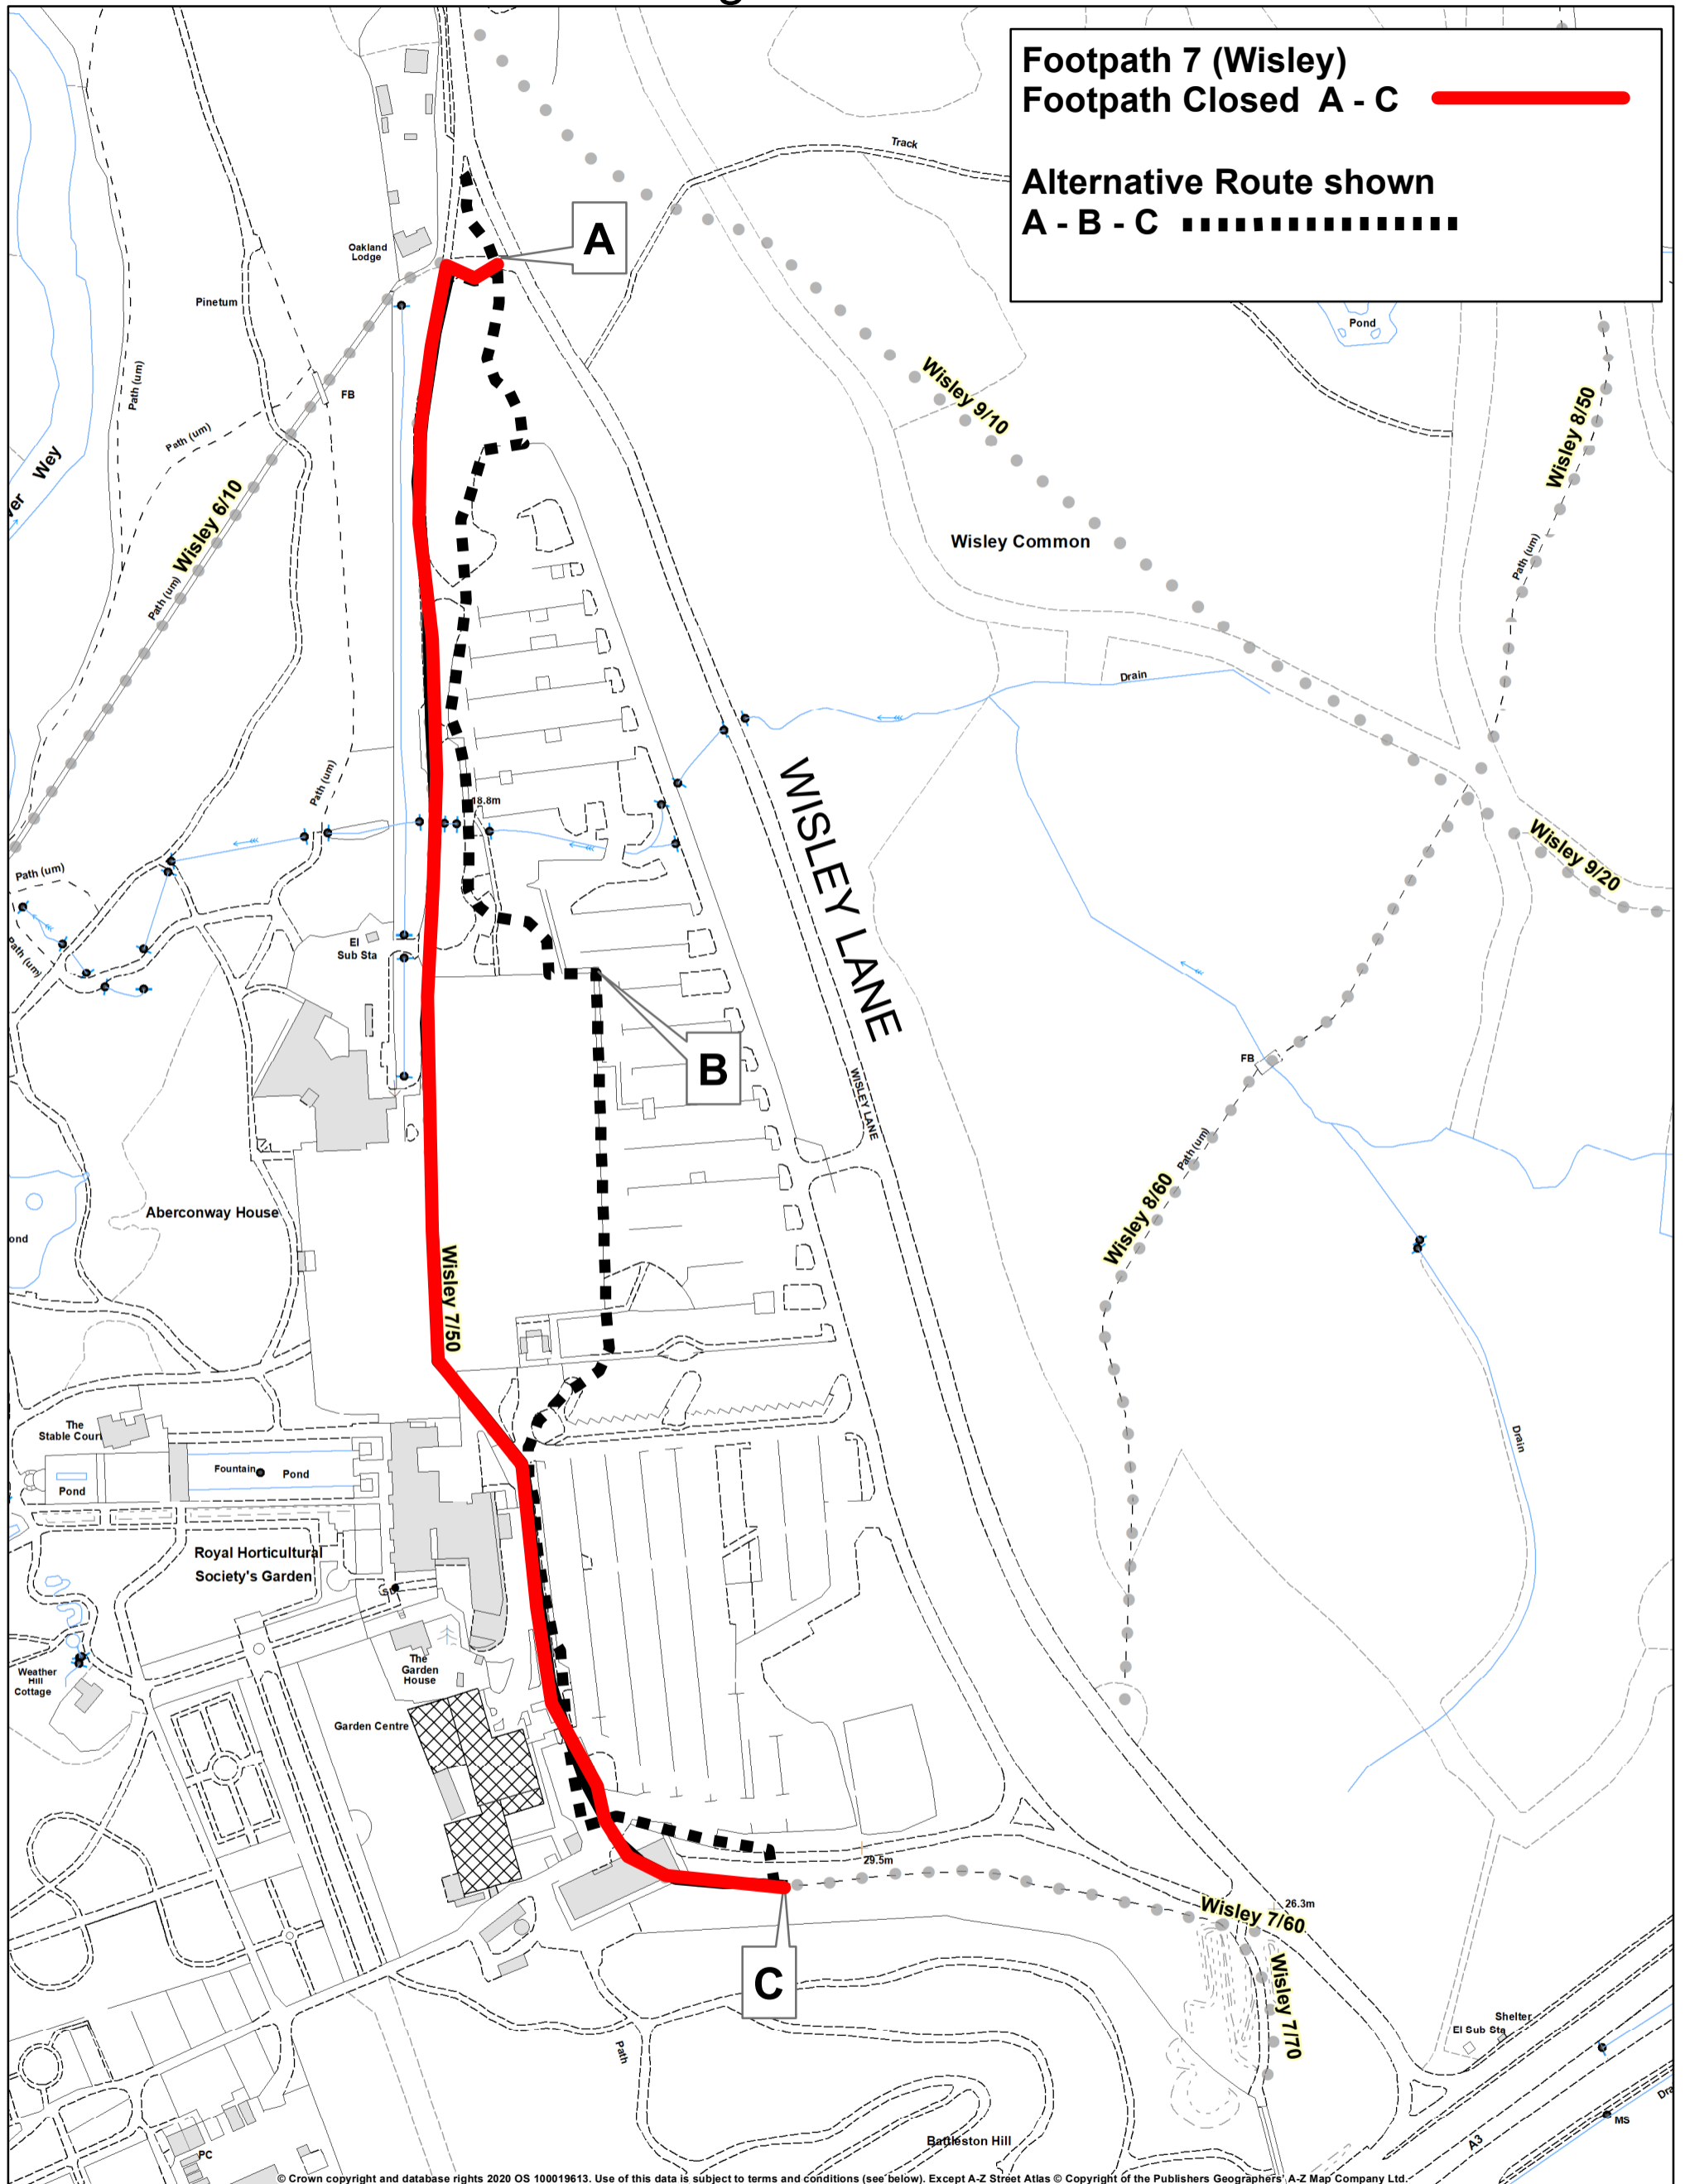

# Temporary Closure Public Footpath 7 (Wisley) Borough of Guildford

© Crown copyright and database rights 2020 OS 100019613. Use of this data is subject to terms and conditions (see below). Except A-Z Street Atlas © Copyright of the Publishers Geographers' A-Z Map Company Ltd

**Borough of Guildford**  
**Parish of Wisley**

Grid Ref. at C: 506671 158157  
Drawing No. 3/1/73/H8a  
Drawn by TJ 26.11.2020  
Scale: 1:2500 @A3