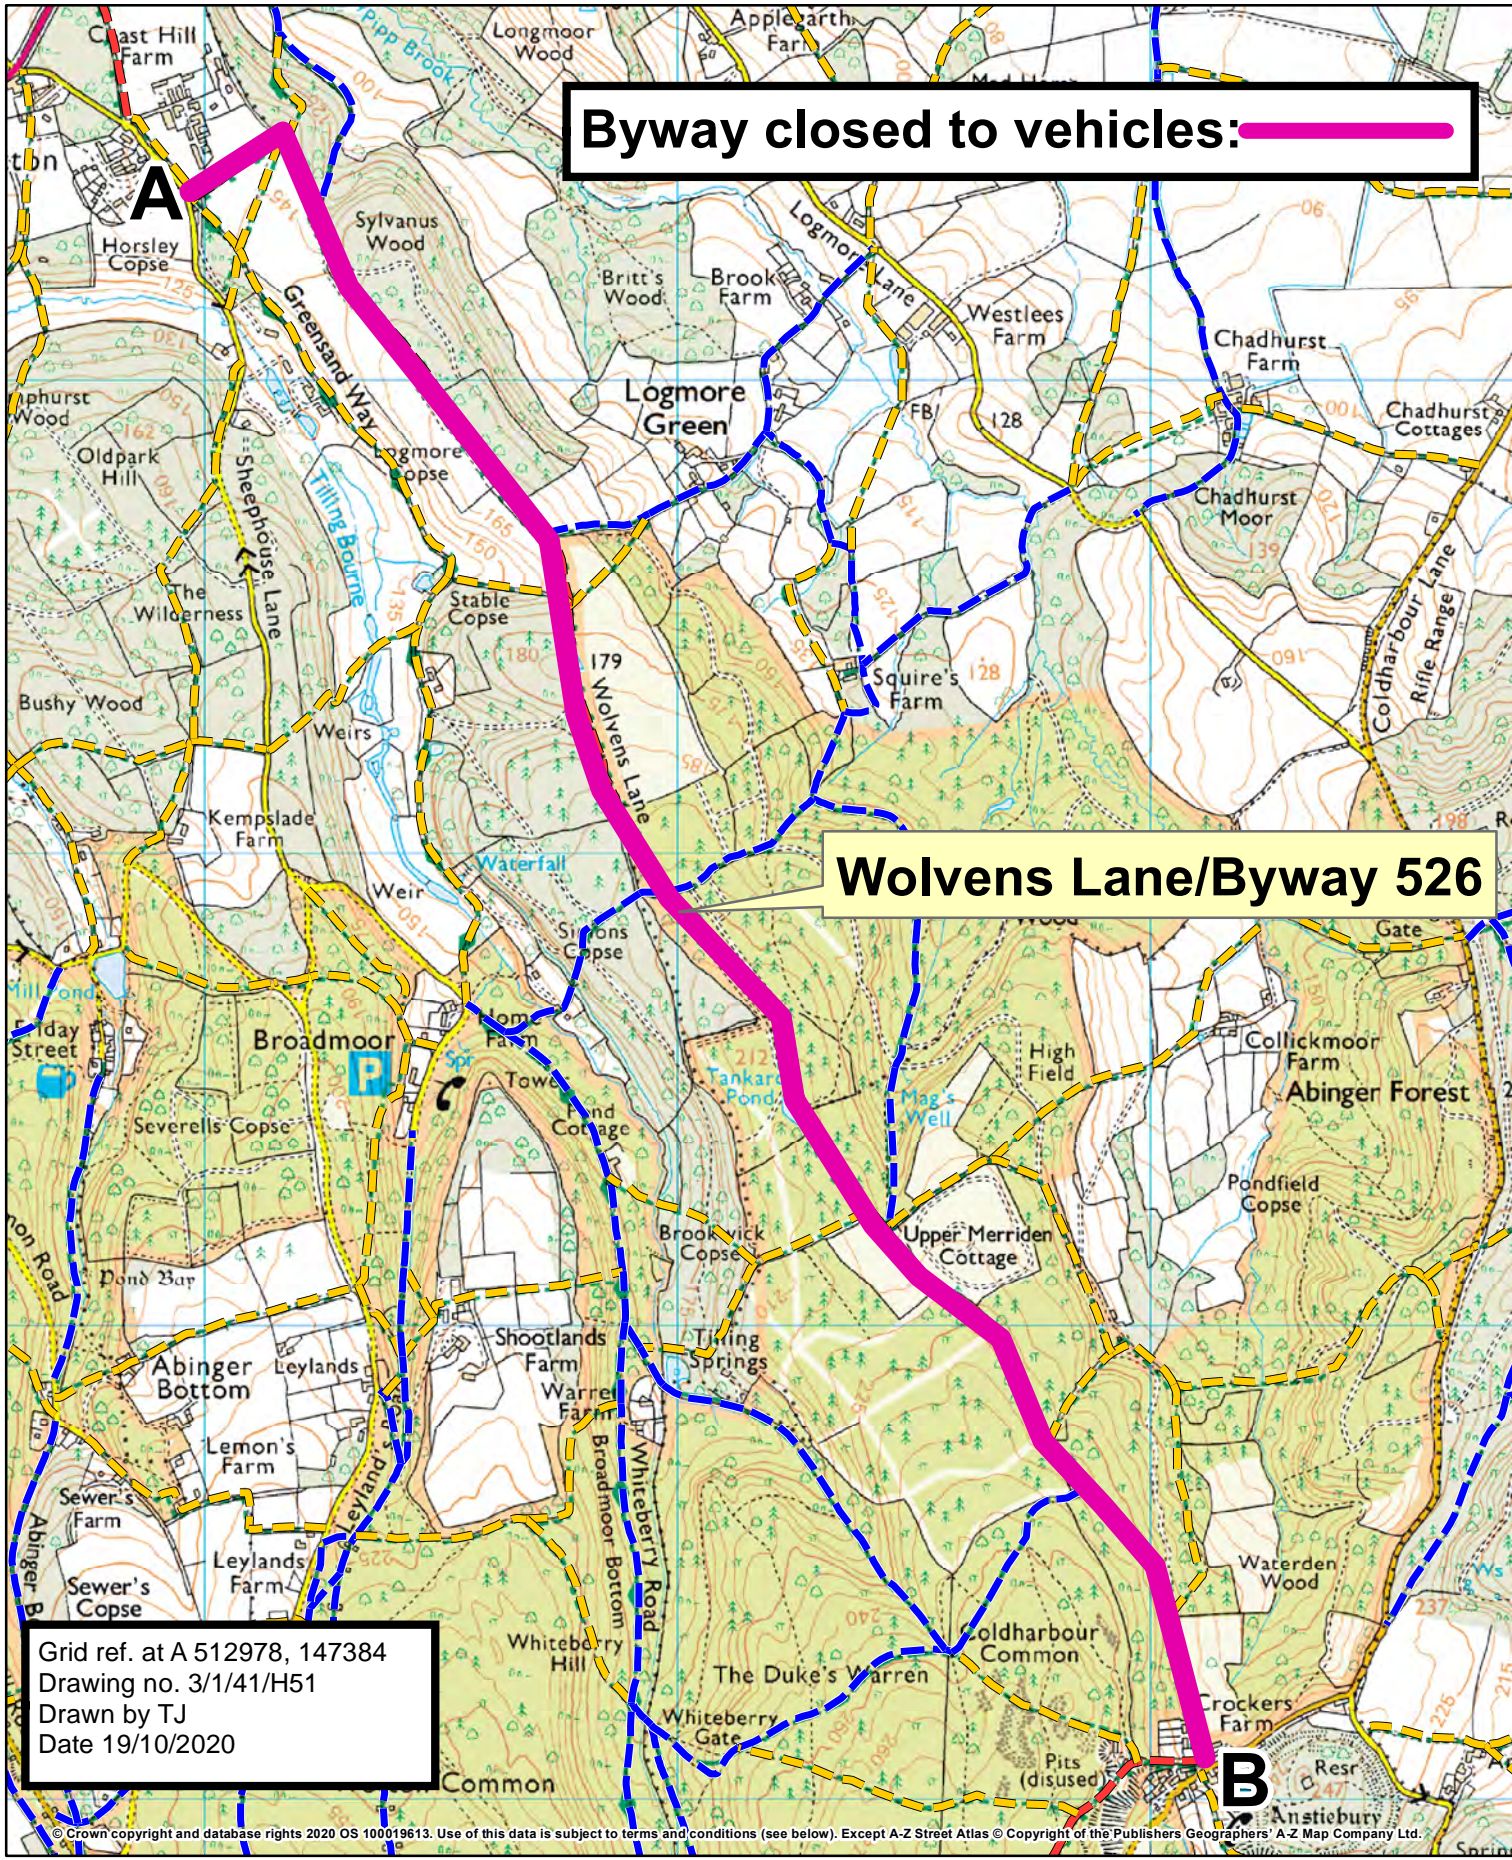

Temporary Closure

Wolvens Lane/Public Byway Open to All Traffic 526 (Capel/Wotton) District of Mole Valley

Byway closed to vehicles:

Wolvens Lane/Byway 526

Grid ref. at A 512978, 147384
 Drawing no. 3/1/41/H51
 Drawn by TJ
 Date 19/10/2020

© Crown copyright and database rights 2020 OS 100019613. Use of this data is subject to terms and conditions (see below). Except A-Z Street Atlas © Copyright of the Publishers Geographers' A-Z Map Company Ltd.

- Key**
- Footpath
 - Bridleway
 - Restricted Byway
 - BOAT