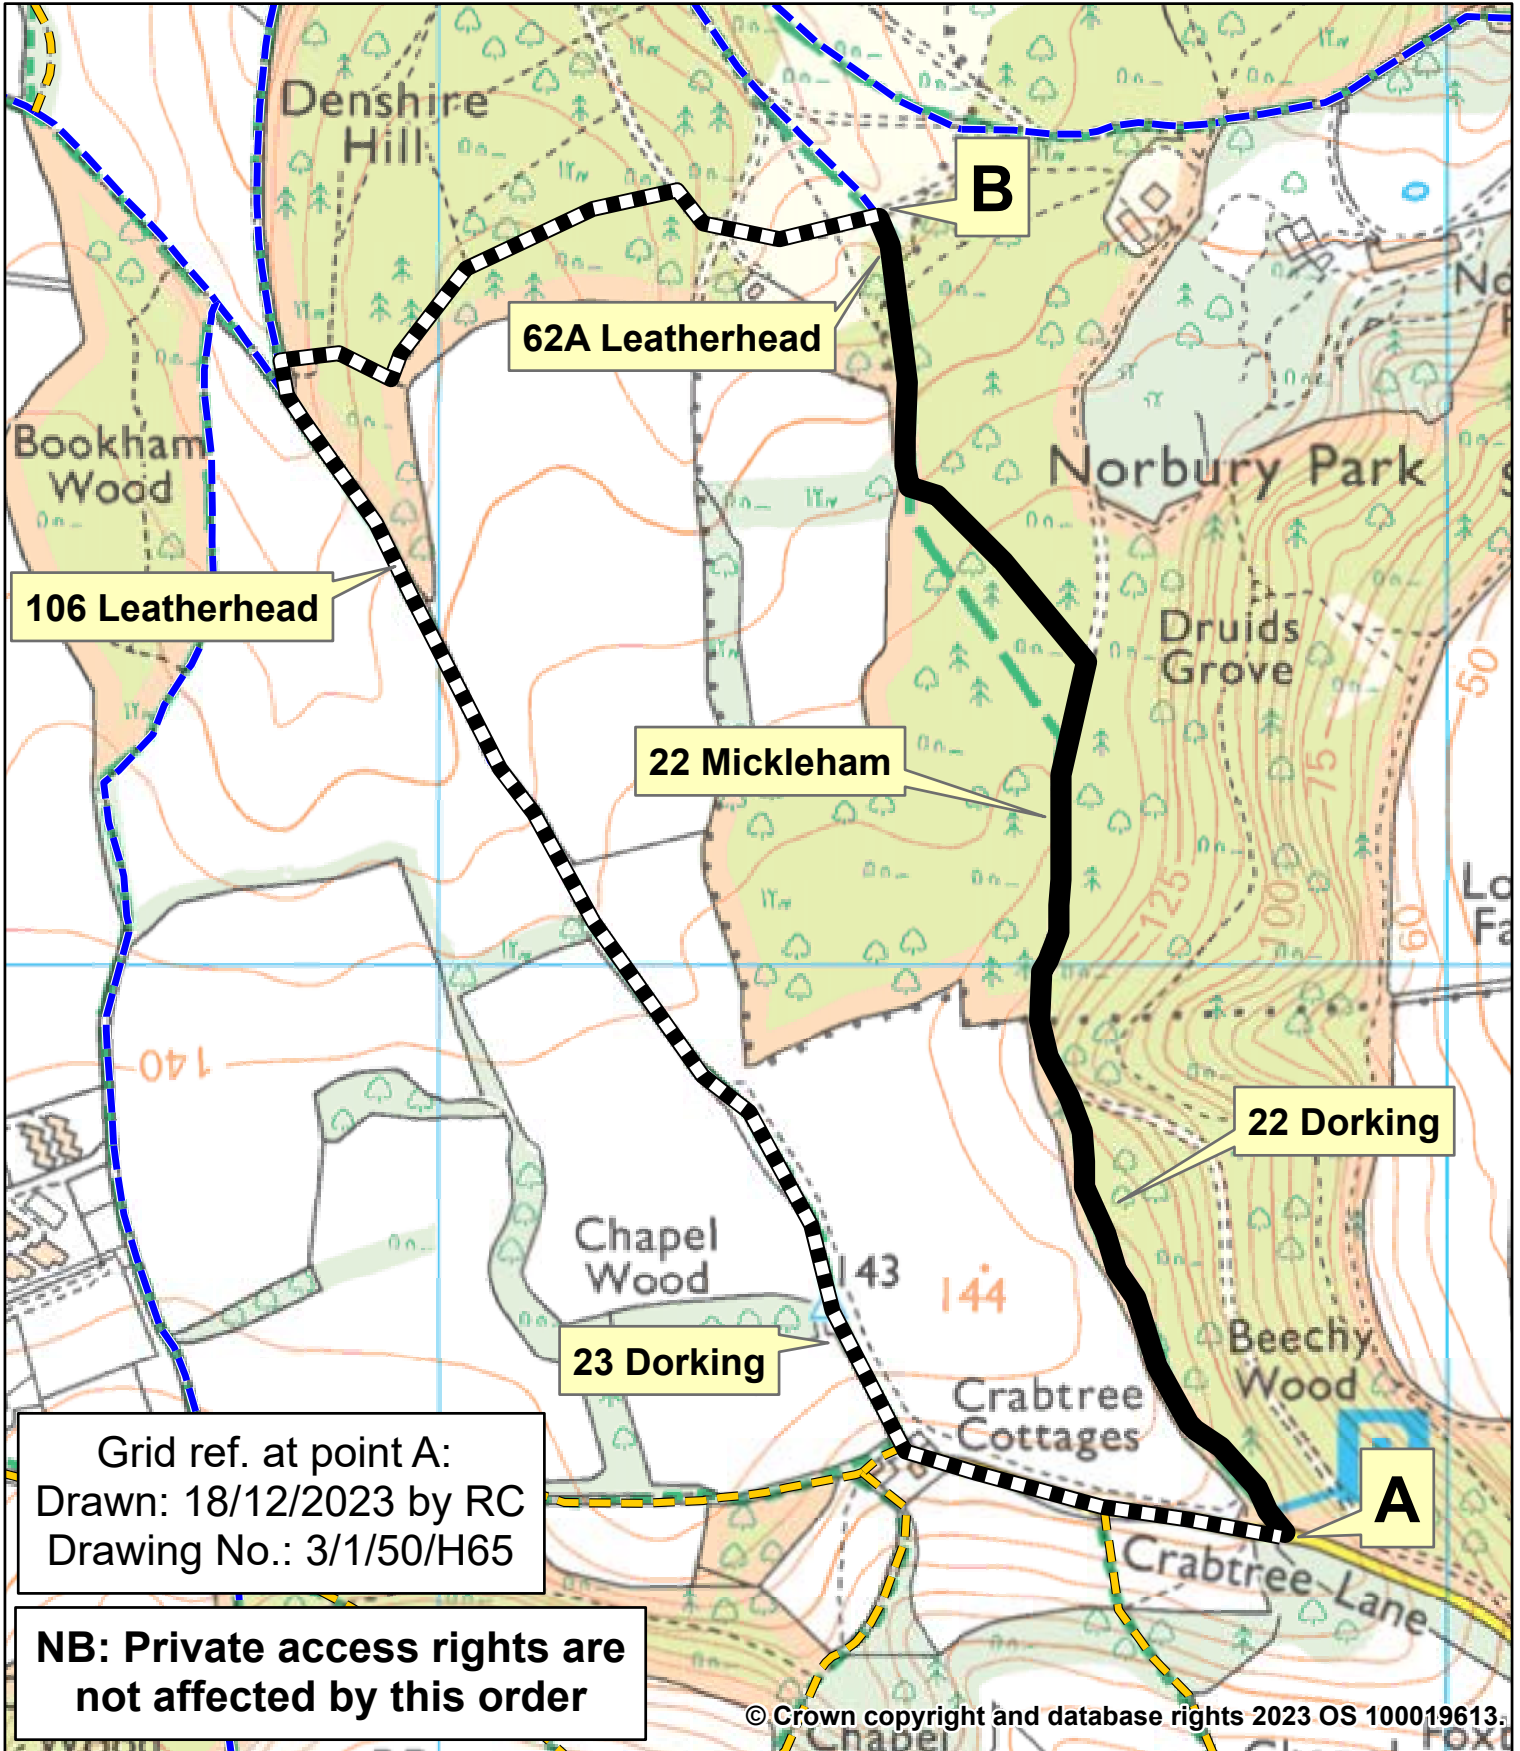

# Road Traffic Regulation Act 1984

## Temporary closure of Public Bridleways 22 (Dorking & Mickleham) and 62A (Leatherhead)

### District of Mole Valley

Temporary closure **—————**  
 Suggested alternative **- - - - -**

- — —** Footpath
- — —** Bridleway
- — —** Restricted Byway
- — —** BOAT