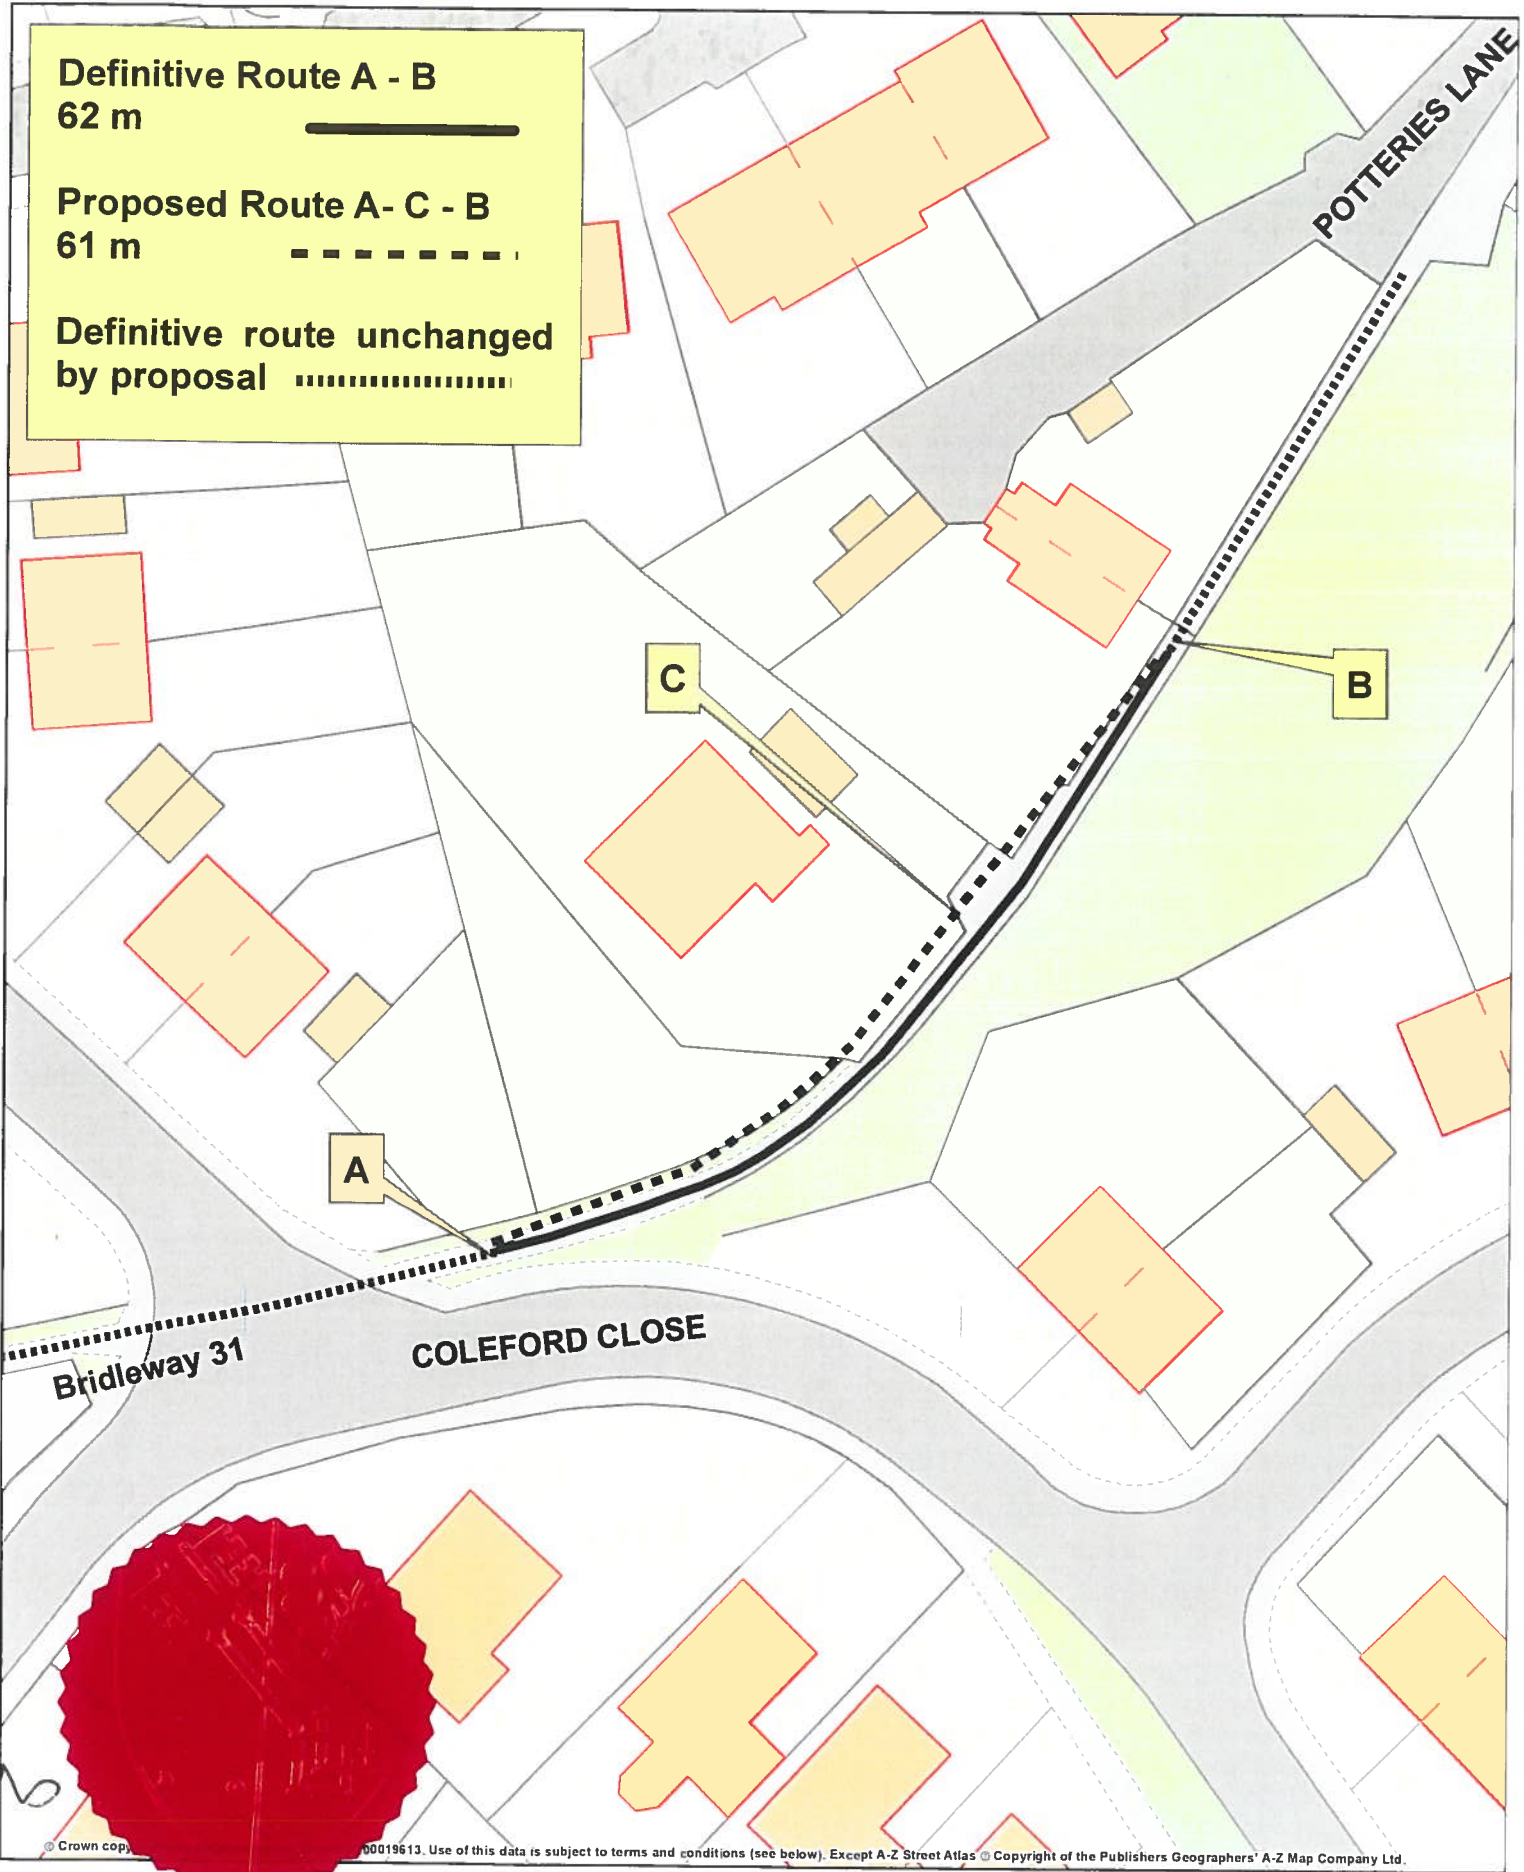

Public Bridleway No. 31 (Camberley and Frimley) Borough Of Surrey Heath Proposed Diversion

1:500

Grid Ref at A : 488748 155402
Date 16/01/2020
Drawn by AKDW
Drawing No: 3/1/84/H17