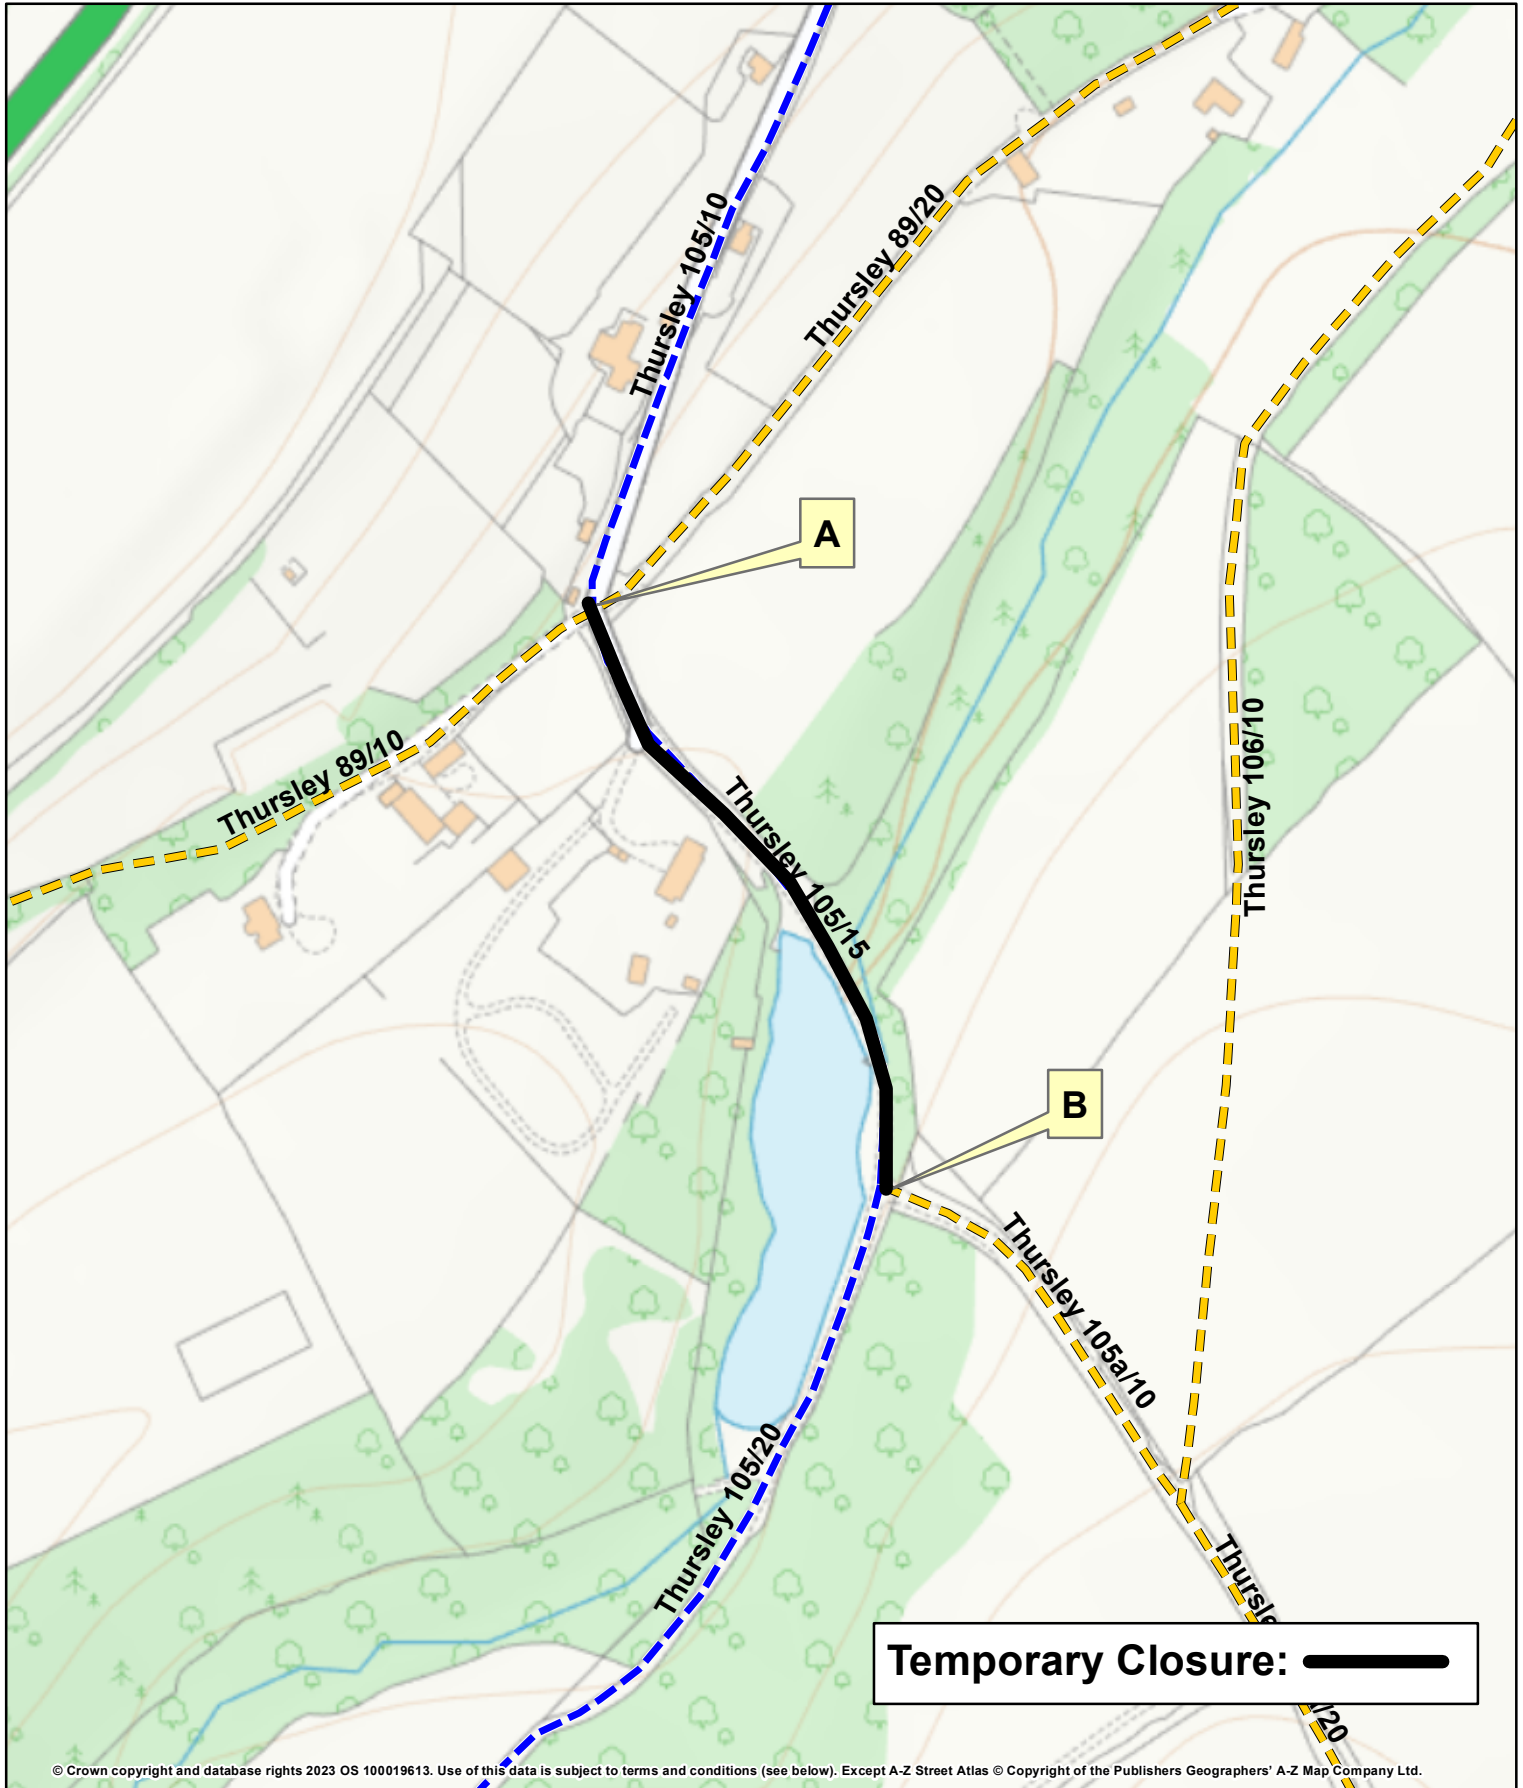

# Public Bridleway 105 (Thursley) Borough of Waverley Temporary Closure

© Crown copyright and database rights 2023 OS 100019613. Use of this data is subject to terms and conditions (see below). Except A-Z Street Atlas © Copyright of the Publishers Geographers' A-Z Map Company Ltd.

Grid ref at A: 490611 138307

Drawn by: JW

Drawing No: 3/1/14/H61

Date: 07/11/2023

1:2,500