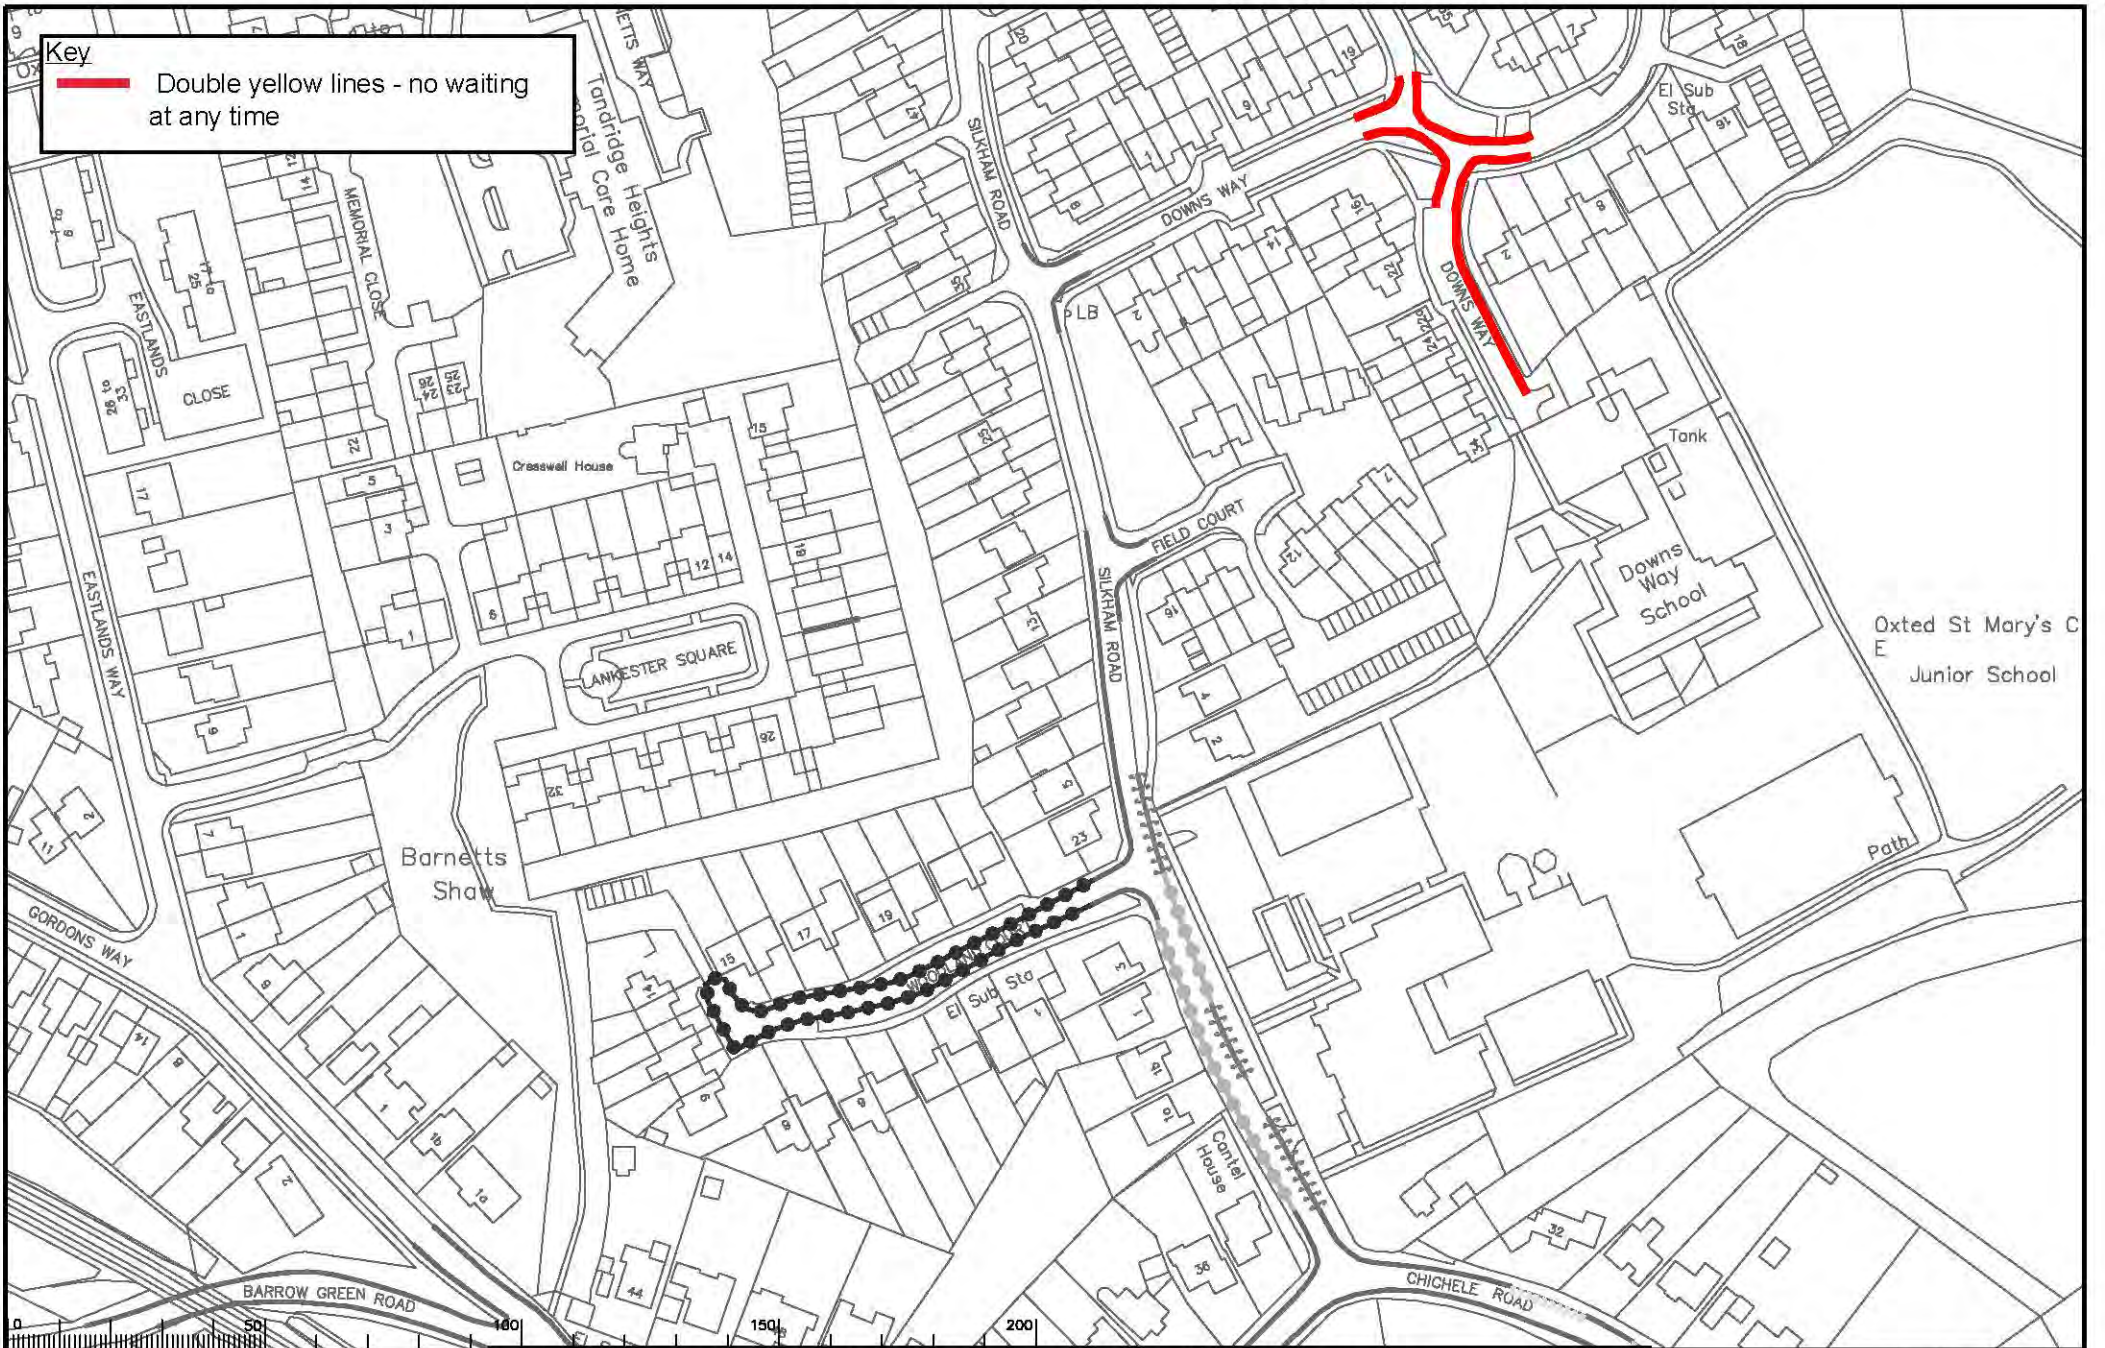

KEY

Restriction on waiting by
vehicles over 5 tonnes
at any time

Nutfield - A25 (Nutfield Road), Nutfield cemetery lay by

**Drawing number:
26**

Key

 Double yellow lines - no waiting at any time

 Removal of single yellow lines

Old Oxted - High Street

Drawing number:
27

Key

— Double yellow lines - no waiting at any time

Oxted - Downs Way, junctions with Greenacres

Drawing number:
28

Key
Double yellow lines - no waiting at any time

Oxted - Station Road East, junction with Gresham Road

Drawing number:
30