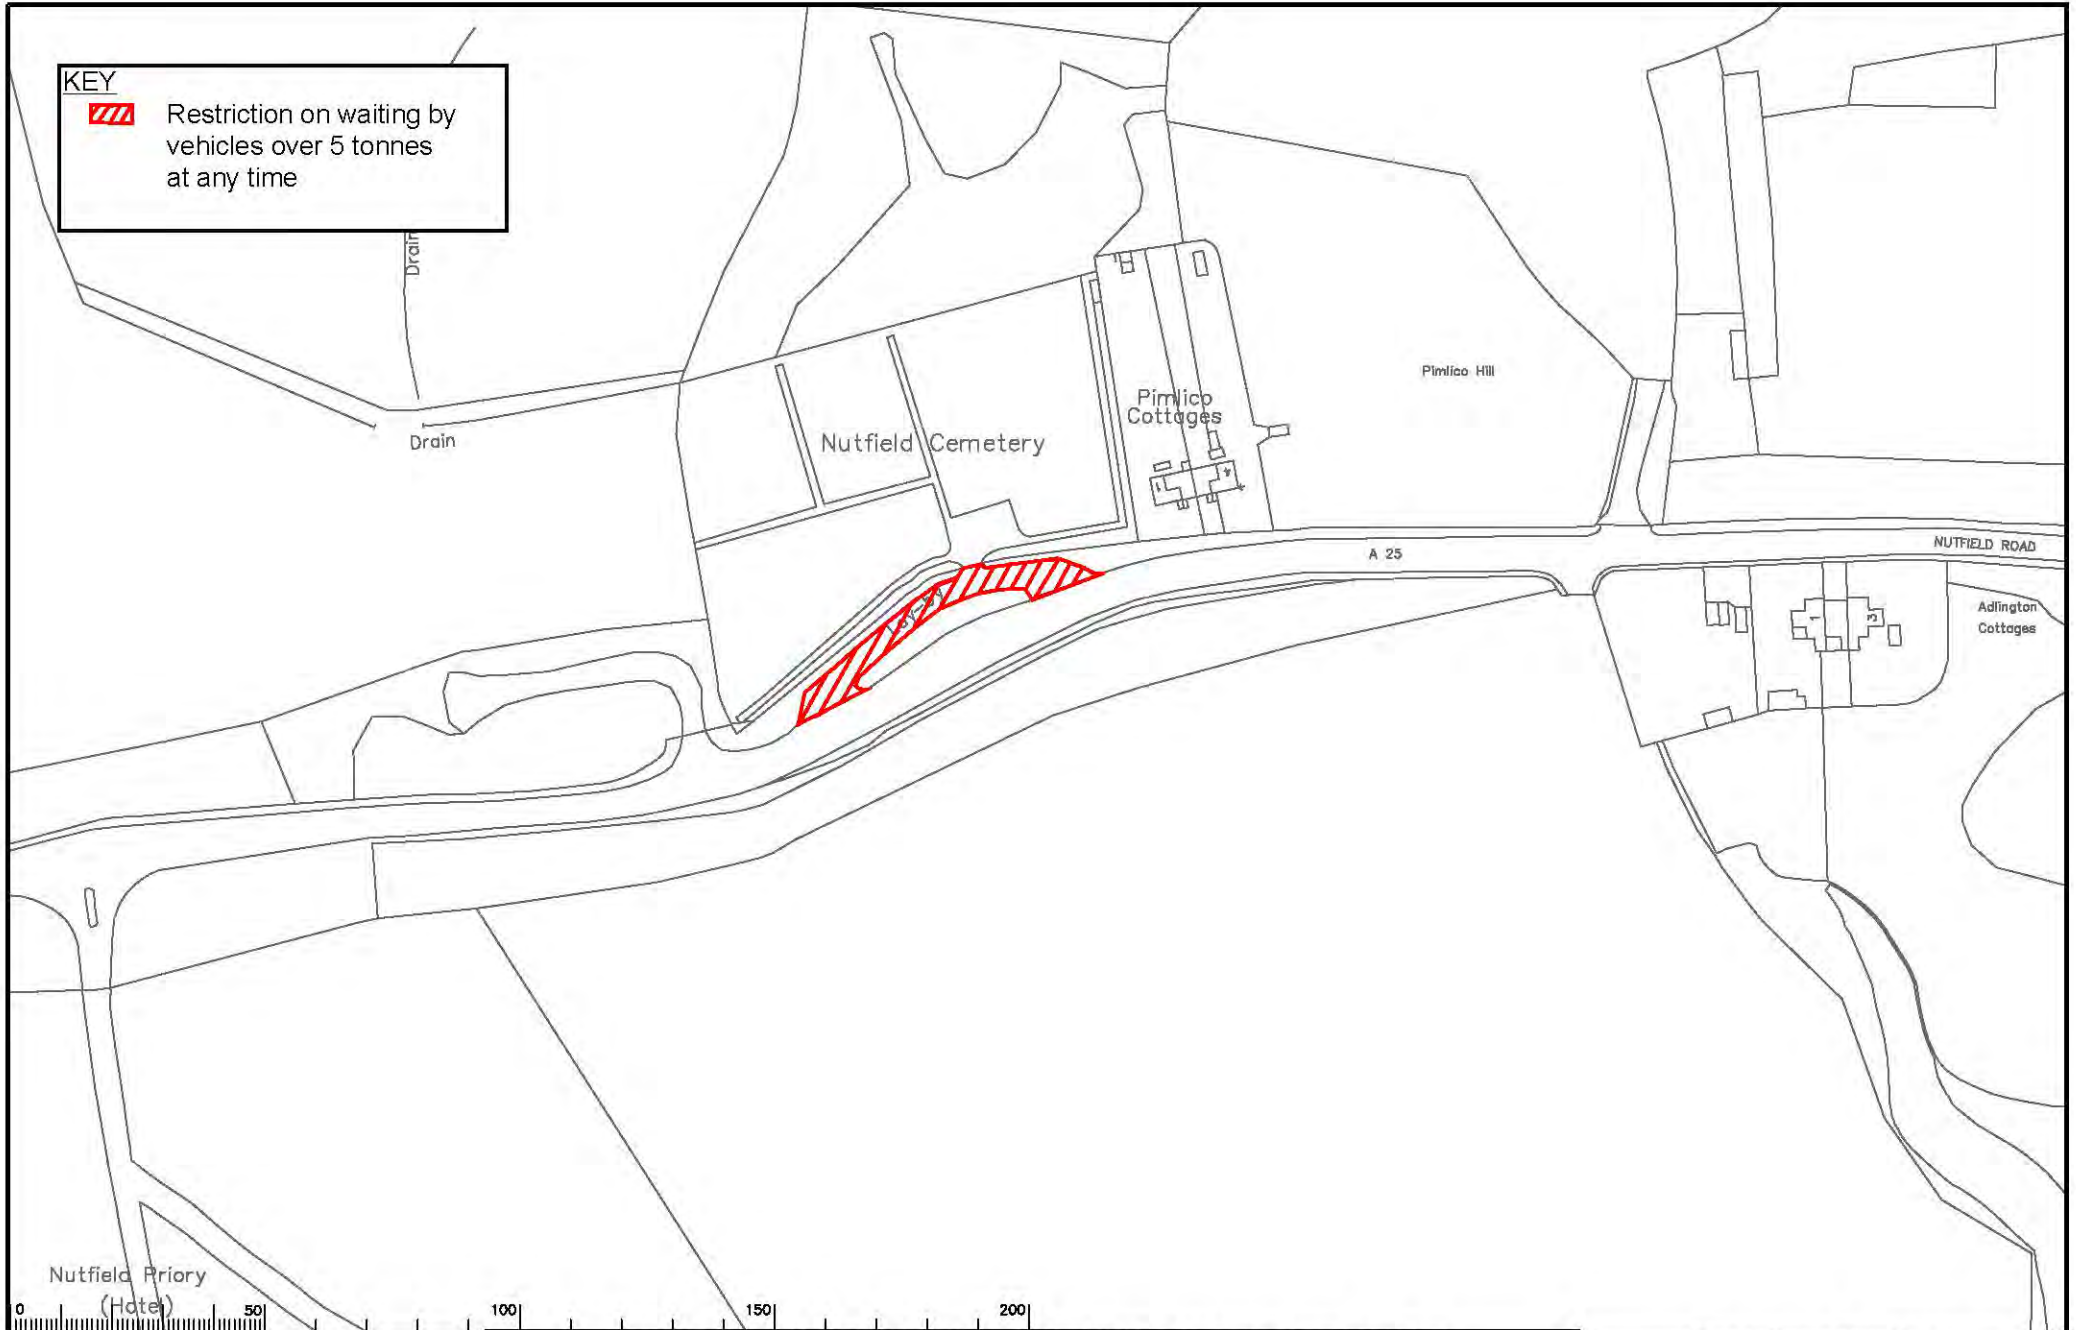

KEY

Restriction on waiting by
vehicles over 5 tonnes
at any time

Nutfield - A25 (Nutfield Road), Nutfield cemetery lay by

**Drawing number:
26**

Key

 Double yellow lines - no waiting at any time

 Removal of single yellow lines

Old Oxted - High Street

Drawing number:
27

Key

— Double yellow lines - no waiting at any time

Oxted - Downs Way, junctions with Greenacres

Drawing number:
28

Key
Double yellow lines - no waiting at any time

Oxted - Station Road East, junction with Gresham Road

Drawing number:
30