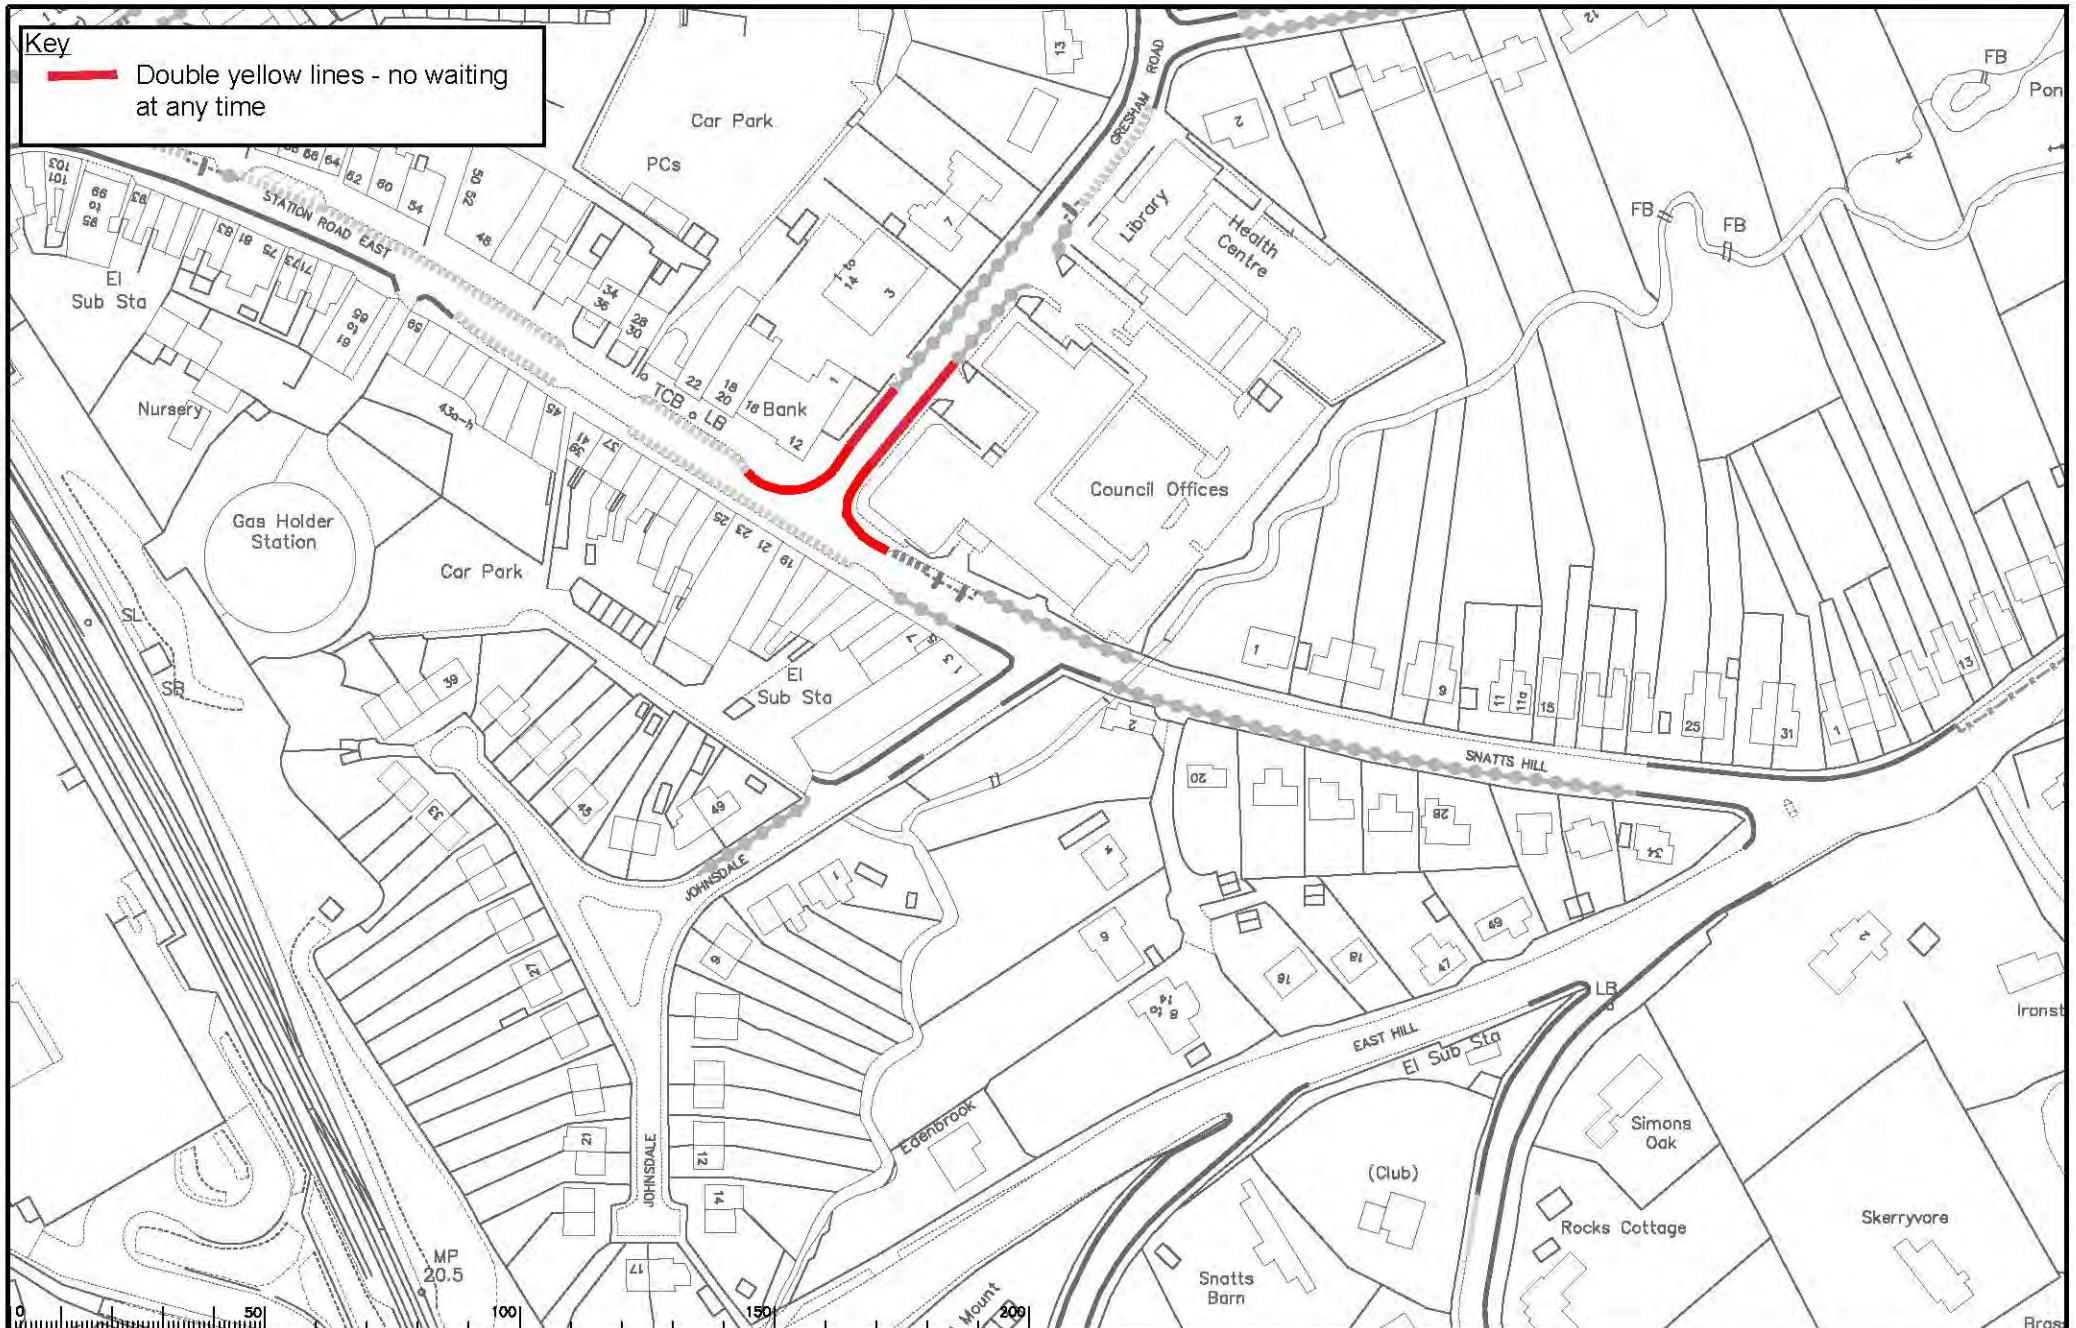

KEY

Restriction on waiting by
vehicles over 5 tonnes
at any time

Nutfield - A25 (Nutfield Road), Nutfield cemetery lay by

**Drawing number:
26**

Key

 Double yellow lines - no waiting at any time

 Removal of single yellow lines

Old Oxted - High Street

Drawing number:
27

Key

— Double yellow lines - no waiting at any time

Oxted - Downs Way, junctions with Greenacres

Drawing number:
28

Key
Double yellow lines - no waiting at any time

Oxted - Station Road East, junction with Gresham Road

Drawing number:
30