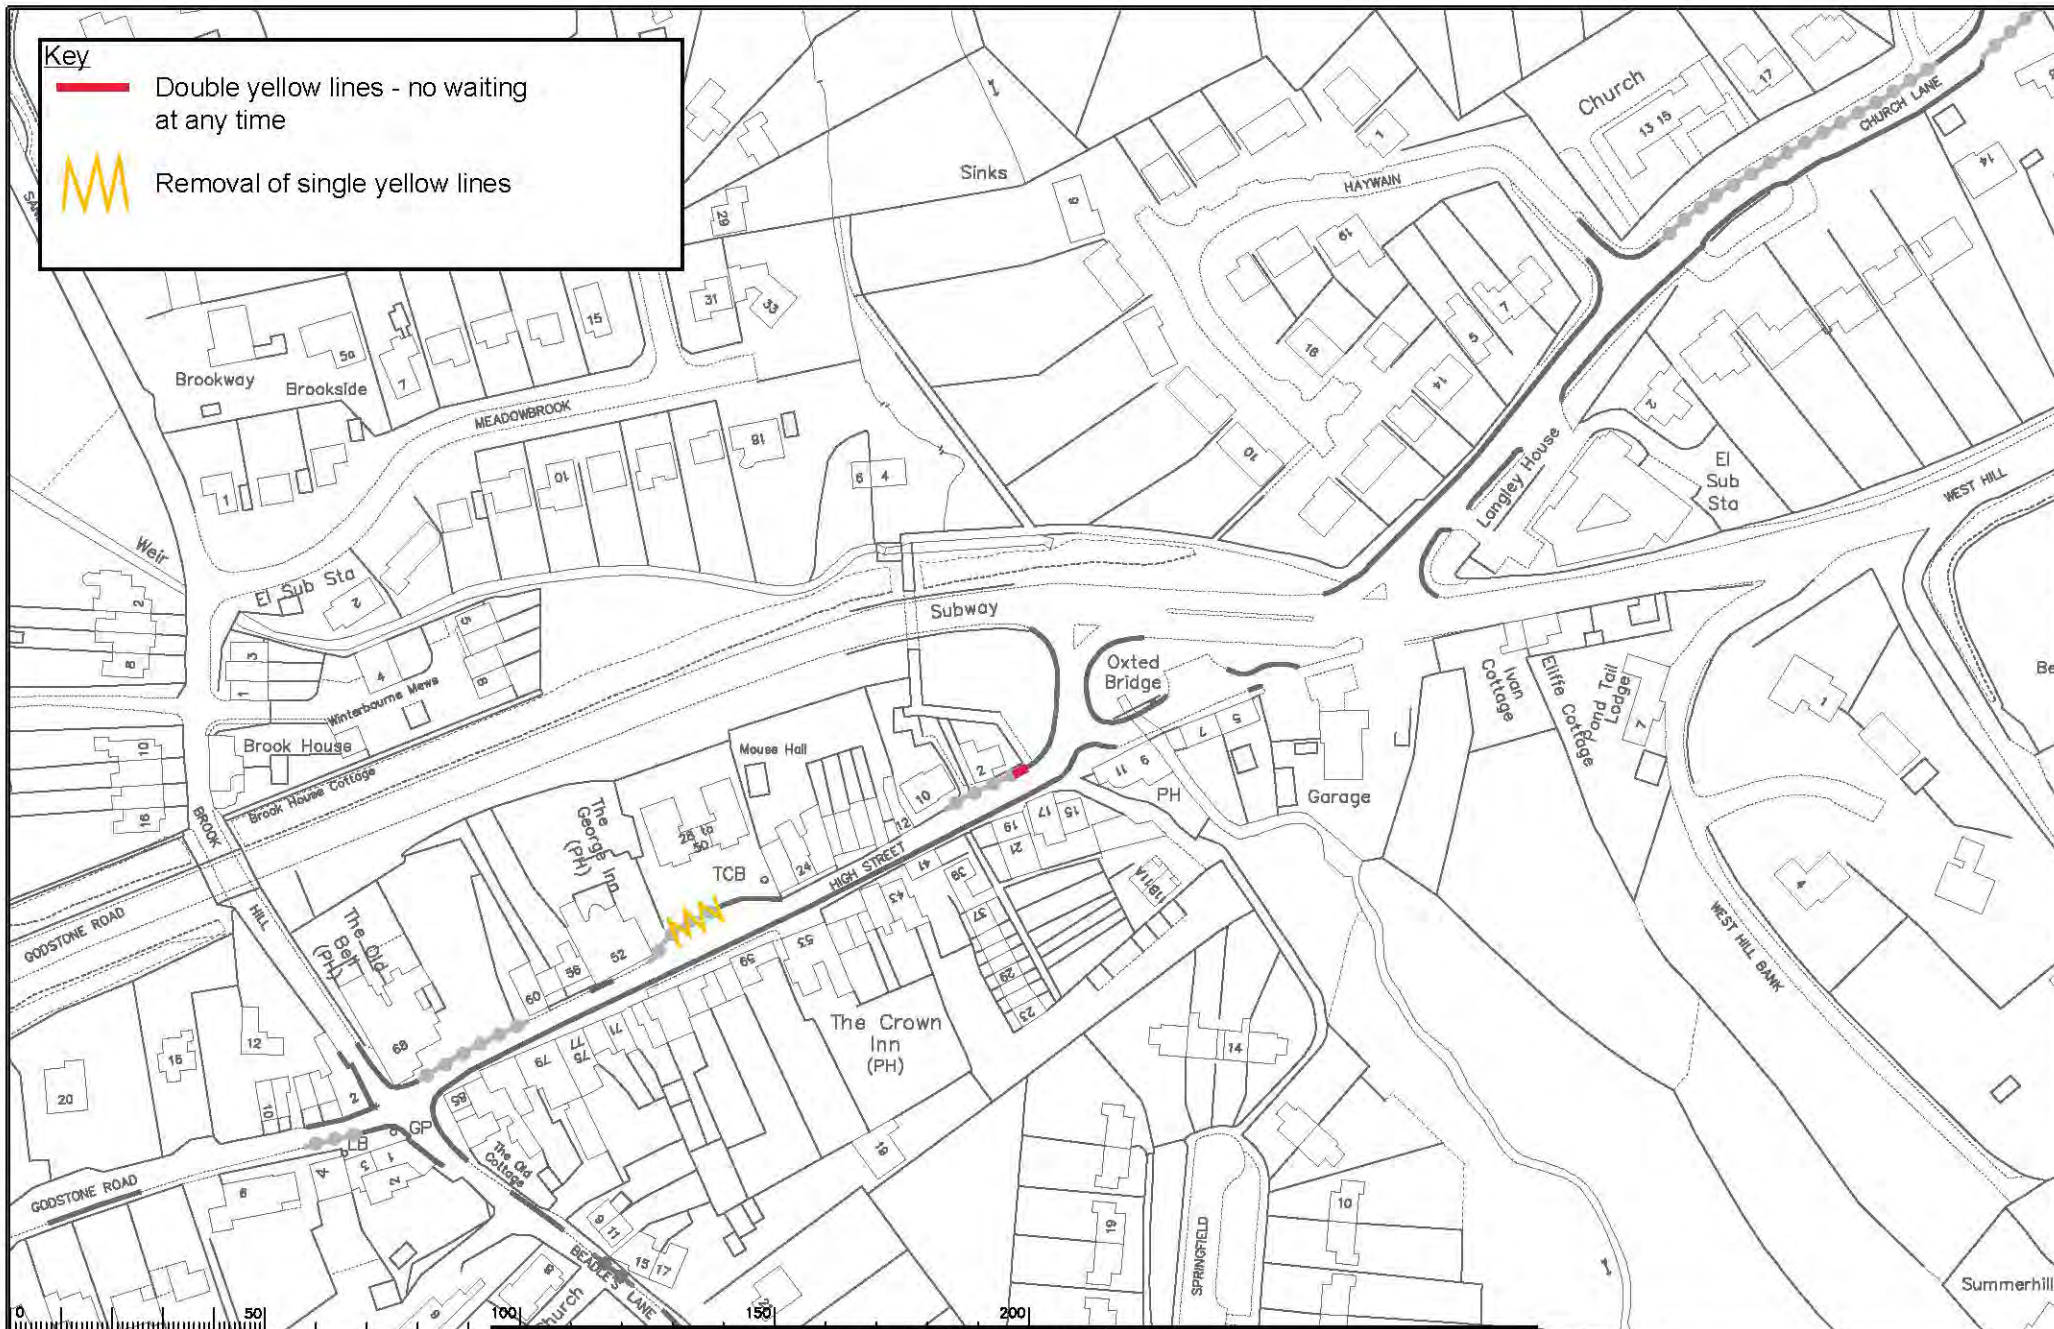

KEY

Restriction on waiting by
vehicles over 5 tonnes
at any time

Nutfield - A25 (Nutfield Road), Nutfield cemetery lay by

**Drawing number:
26**

Key

 Double yellow lines - no waiting at any time

 Removal of single yellow lines

Old Oxted - High Street

Drawing number:
27

Key

— Double yellow lines - no waiting at any time

Oxted - Downs Way, junctions with Greenacres

Drawing number:
28

Key
Double yellow lines - no waiting at any time

Oxted - Station Road East, junction with Gresham Road

Drawing number:
30