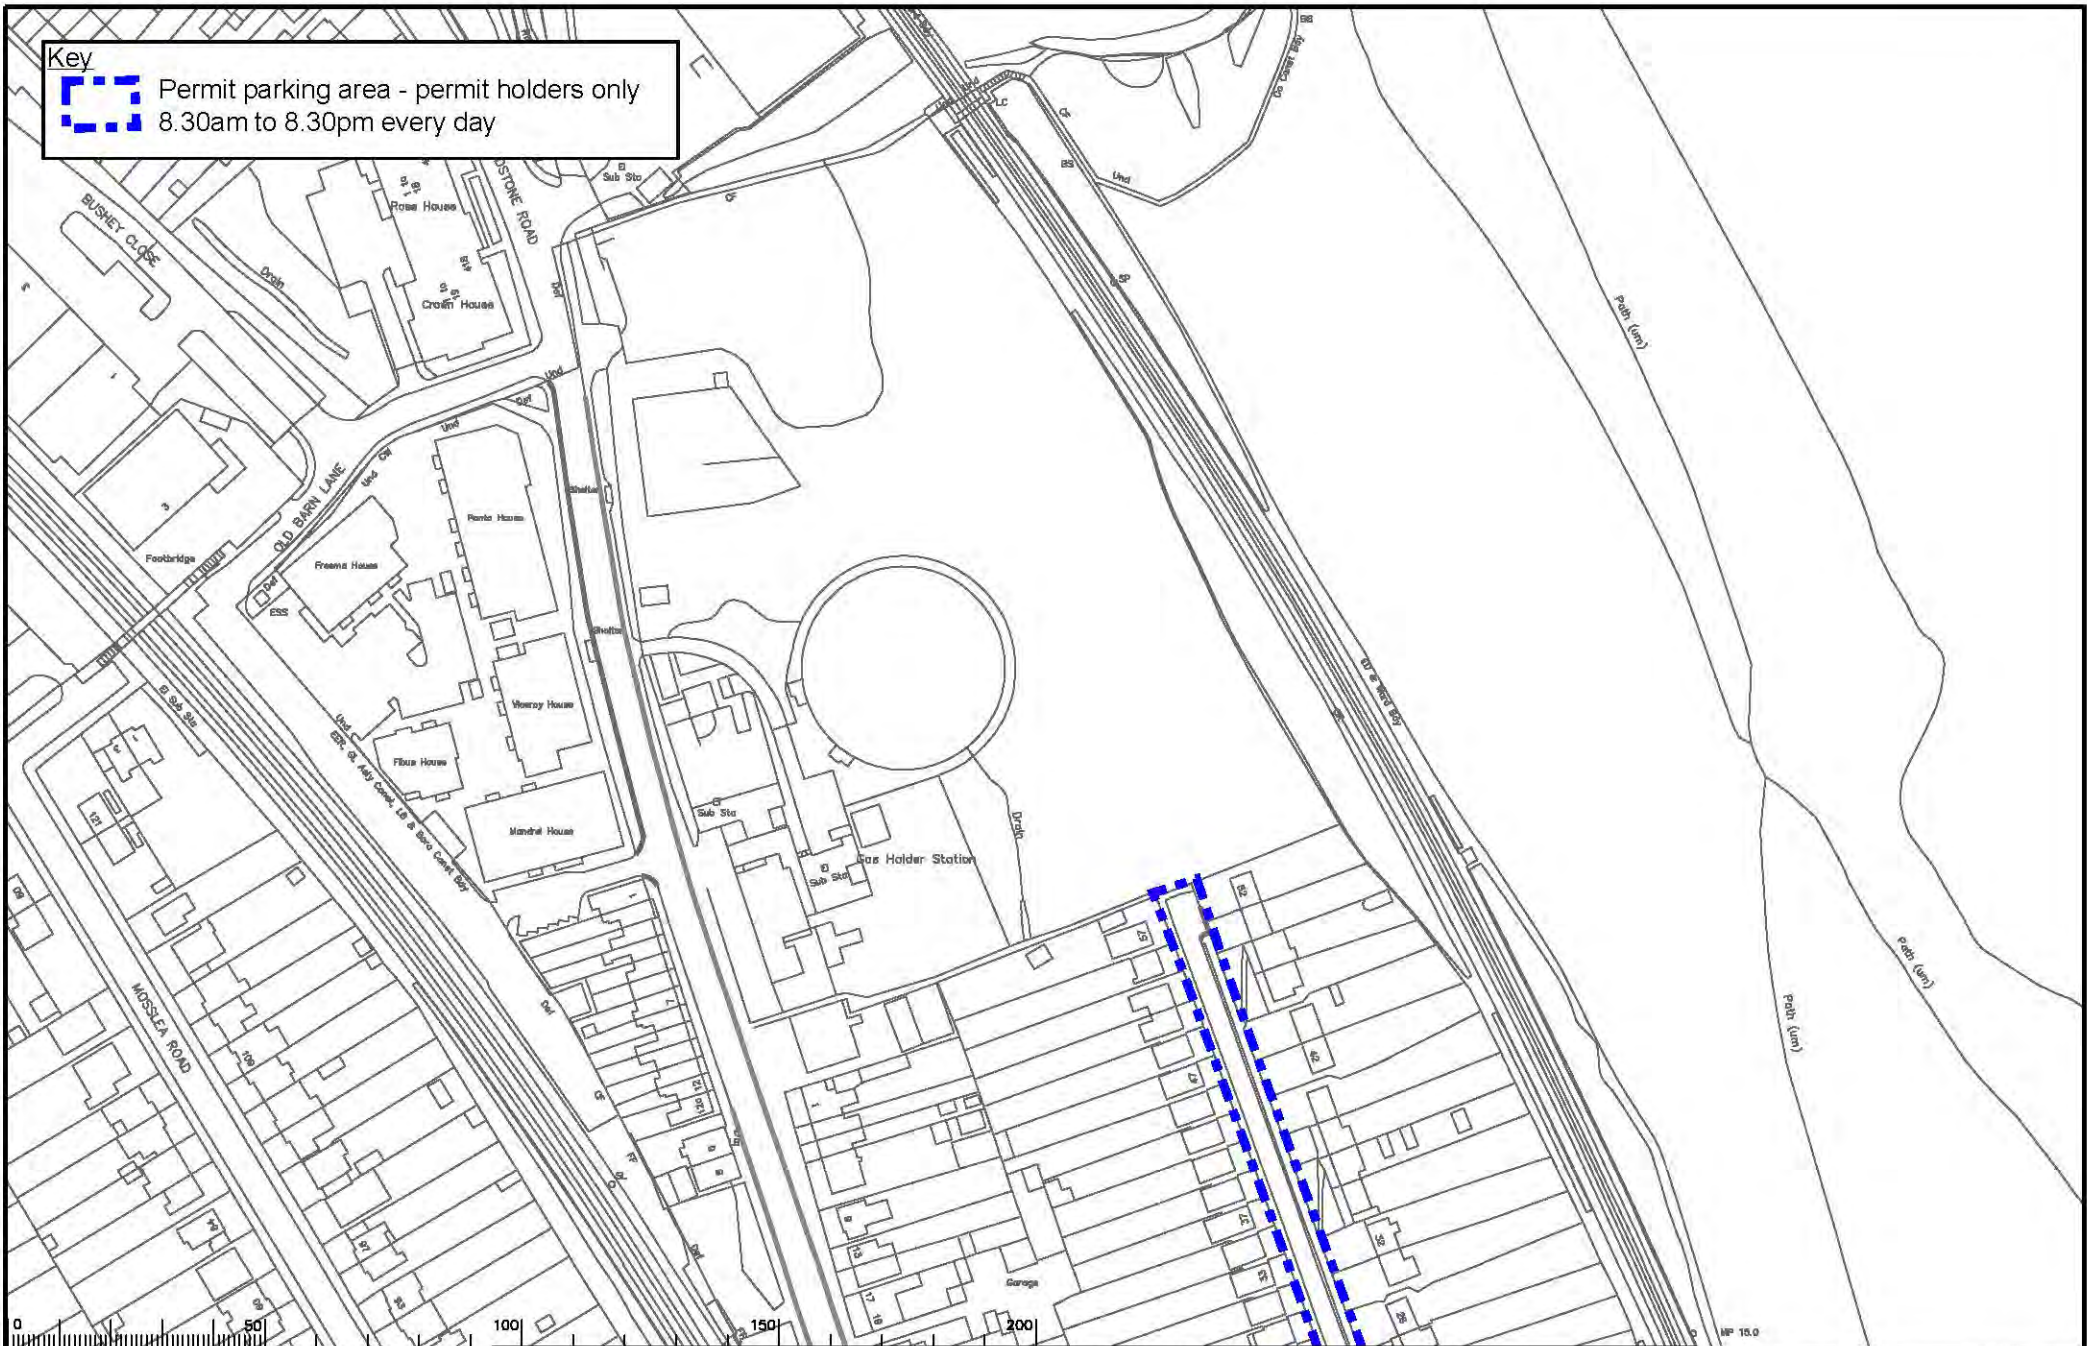

Key  
[Blue dashed box symbol] Permit parking area - permit holders only  
8.30am to 8.30pm every day

Notes

Whyteleafe - Downsway (north)

Drawing number:  
41

**Key**

-  Double yellow lines - no waiting at any time
-  Permit parking area - permit holders only 8.30am to 8.30pm every day

**Whyteleafe - Downsway (south), Maple Close and Godstone Road (1)**

**Drawing number:  
42**

Key  
 Removal of double yellow lines

Whyteleafe, Godstone Road (2)

Drawing number:  
43

Key  
— Double yellow lines - no waiting at any time

**Whyteleafe - Hillbury Road**

**Drawing number:  
44**