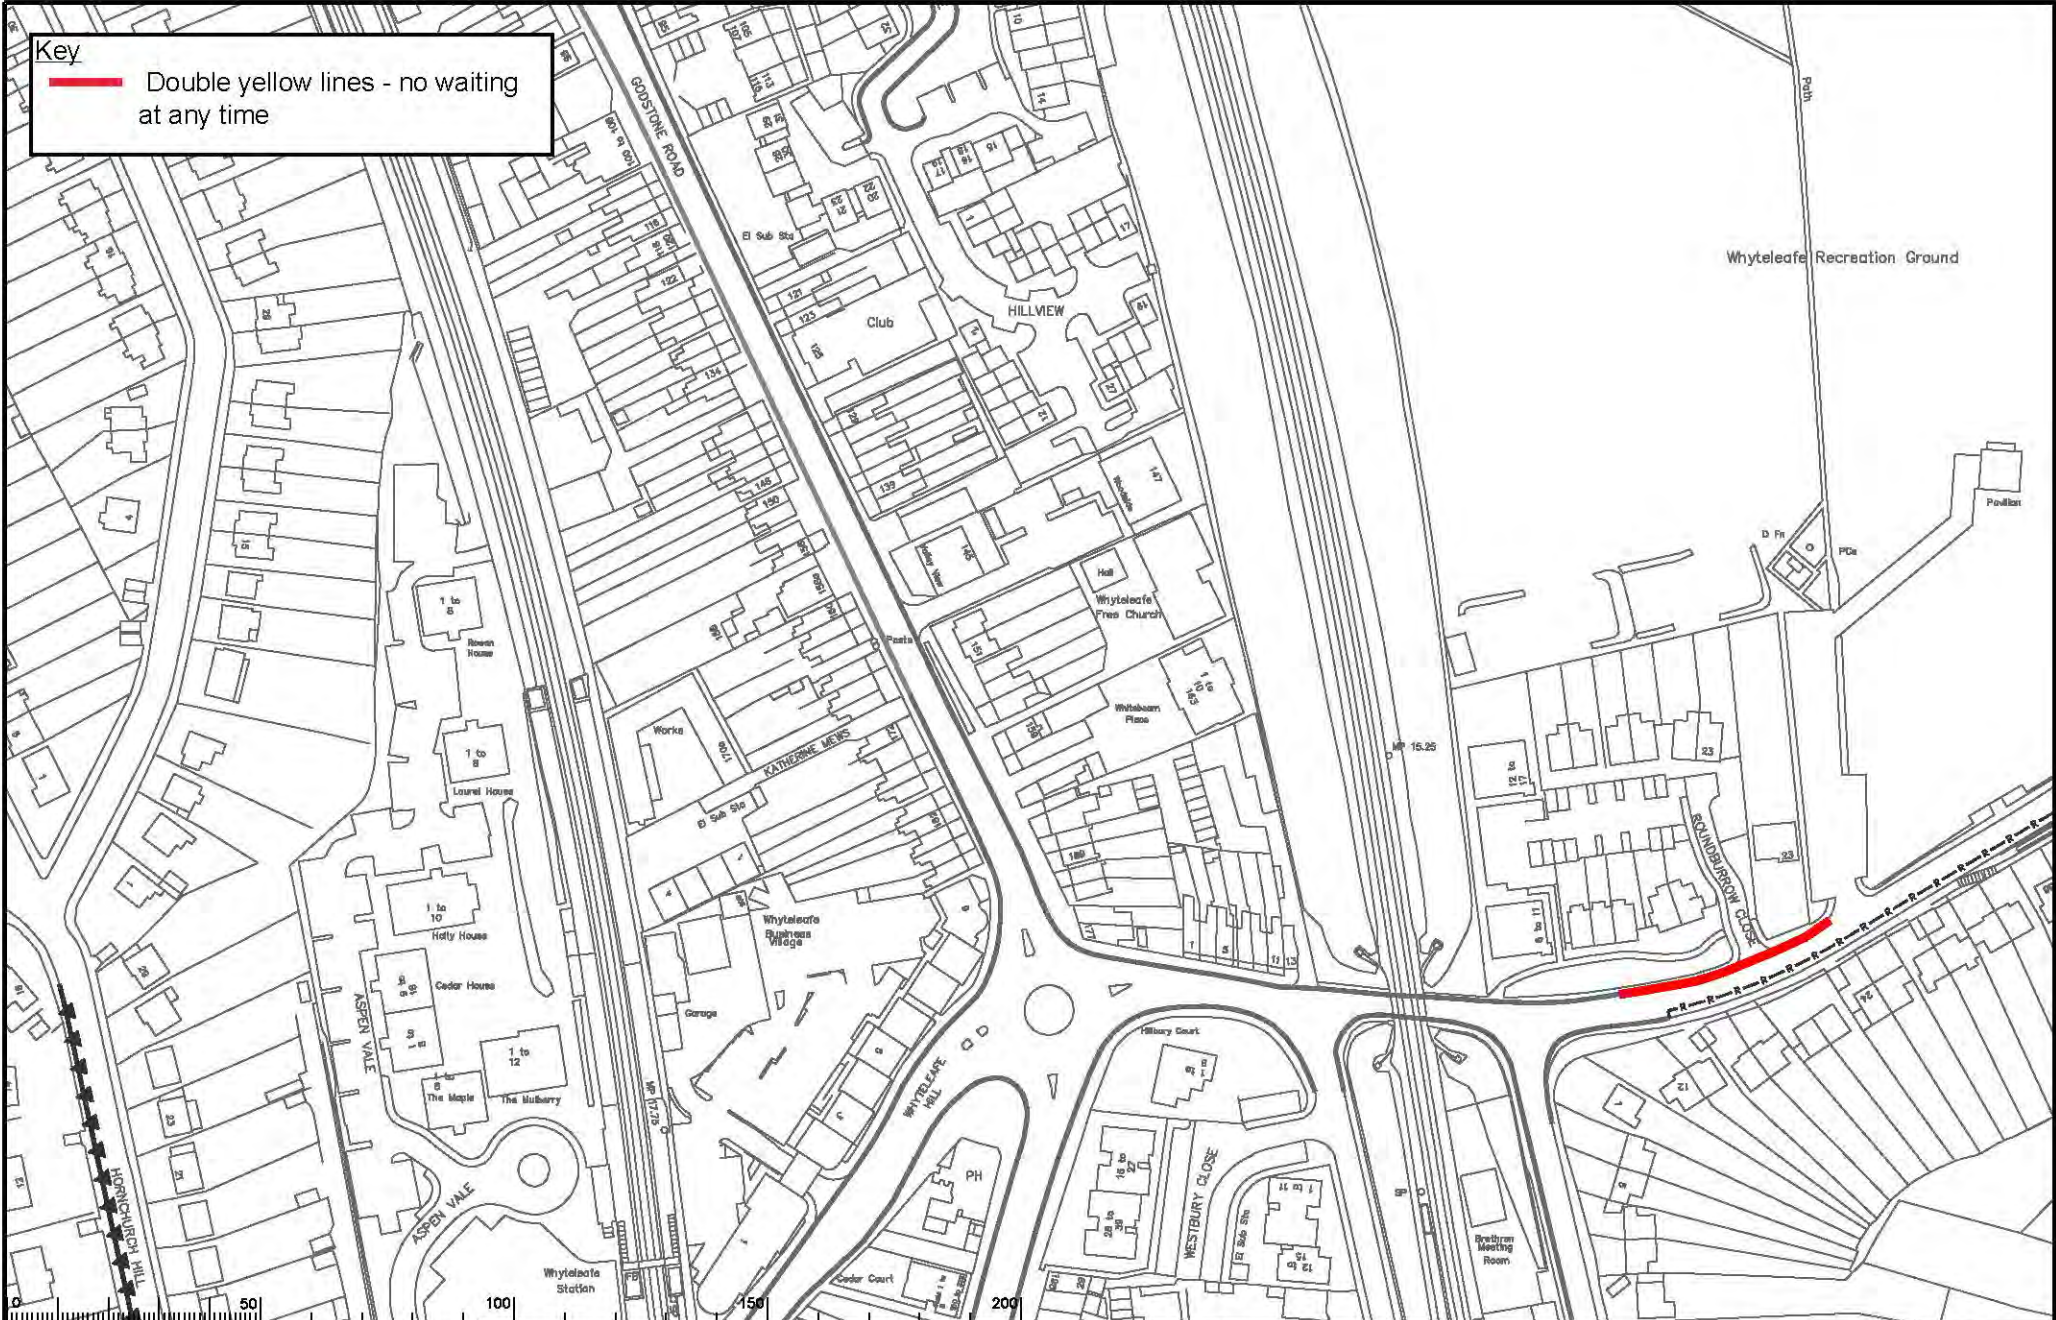

Key  
[Blue dashed box symbol] Permit parking area - permit holders only  
8.30am to 8.30pm every day

Notes

Whyteleafe - Downsway (north)

Drawing number:  
41

**Key**

-  Double yellow lines - no waiting at any time
-  Permit parking area - permit holders only 8.30am to 8.30pm every day

**Whyteleafe - Downsway (south), Maple Close and Godstone Road (1)**

**Drawing number:  
42**

Key  
 Removal of double yellow lines

Whyteleafe, Godstone Road (2)

Drawing number:  
43

Key  
— Double yellow lines - no waiting at any time

**Whyteleafe - Hillbury Road**

**Drawing number:  
44**