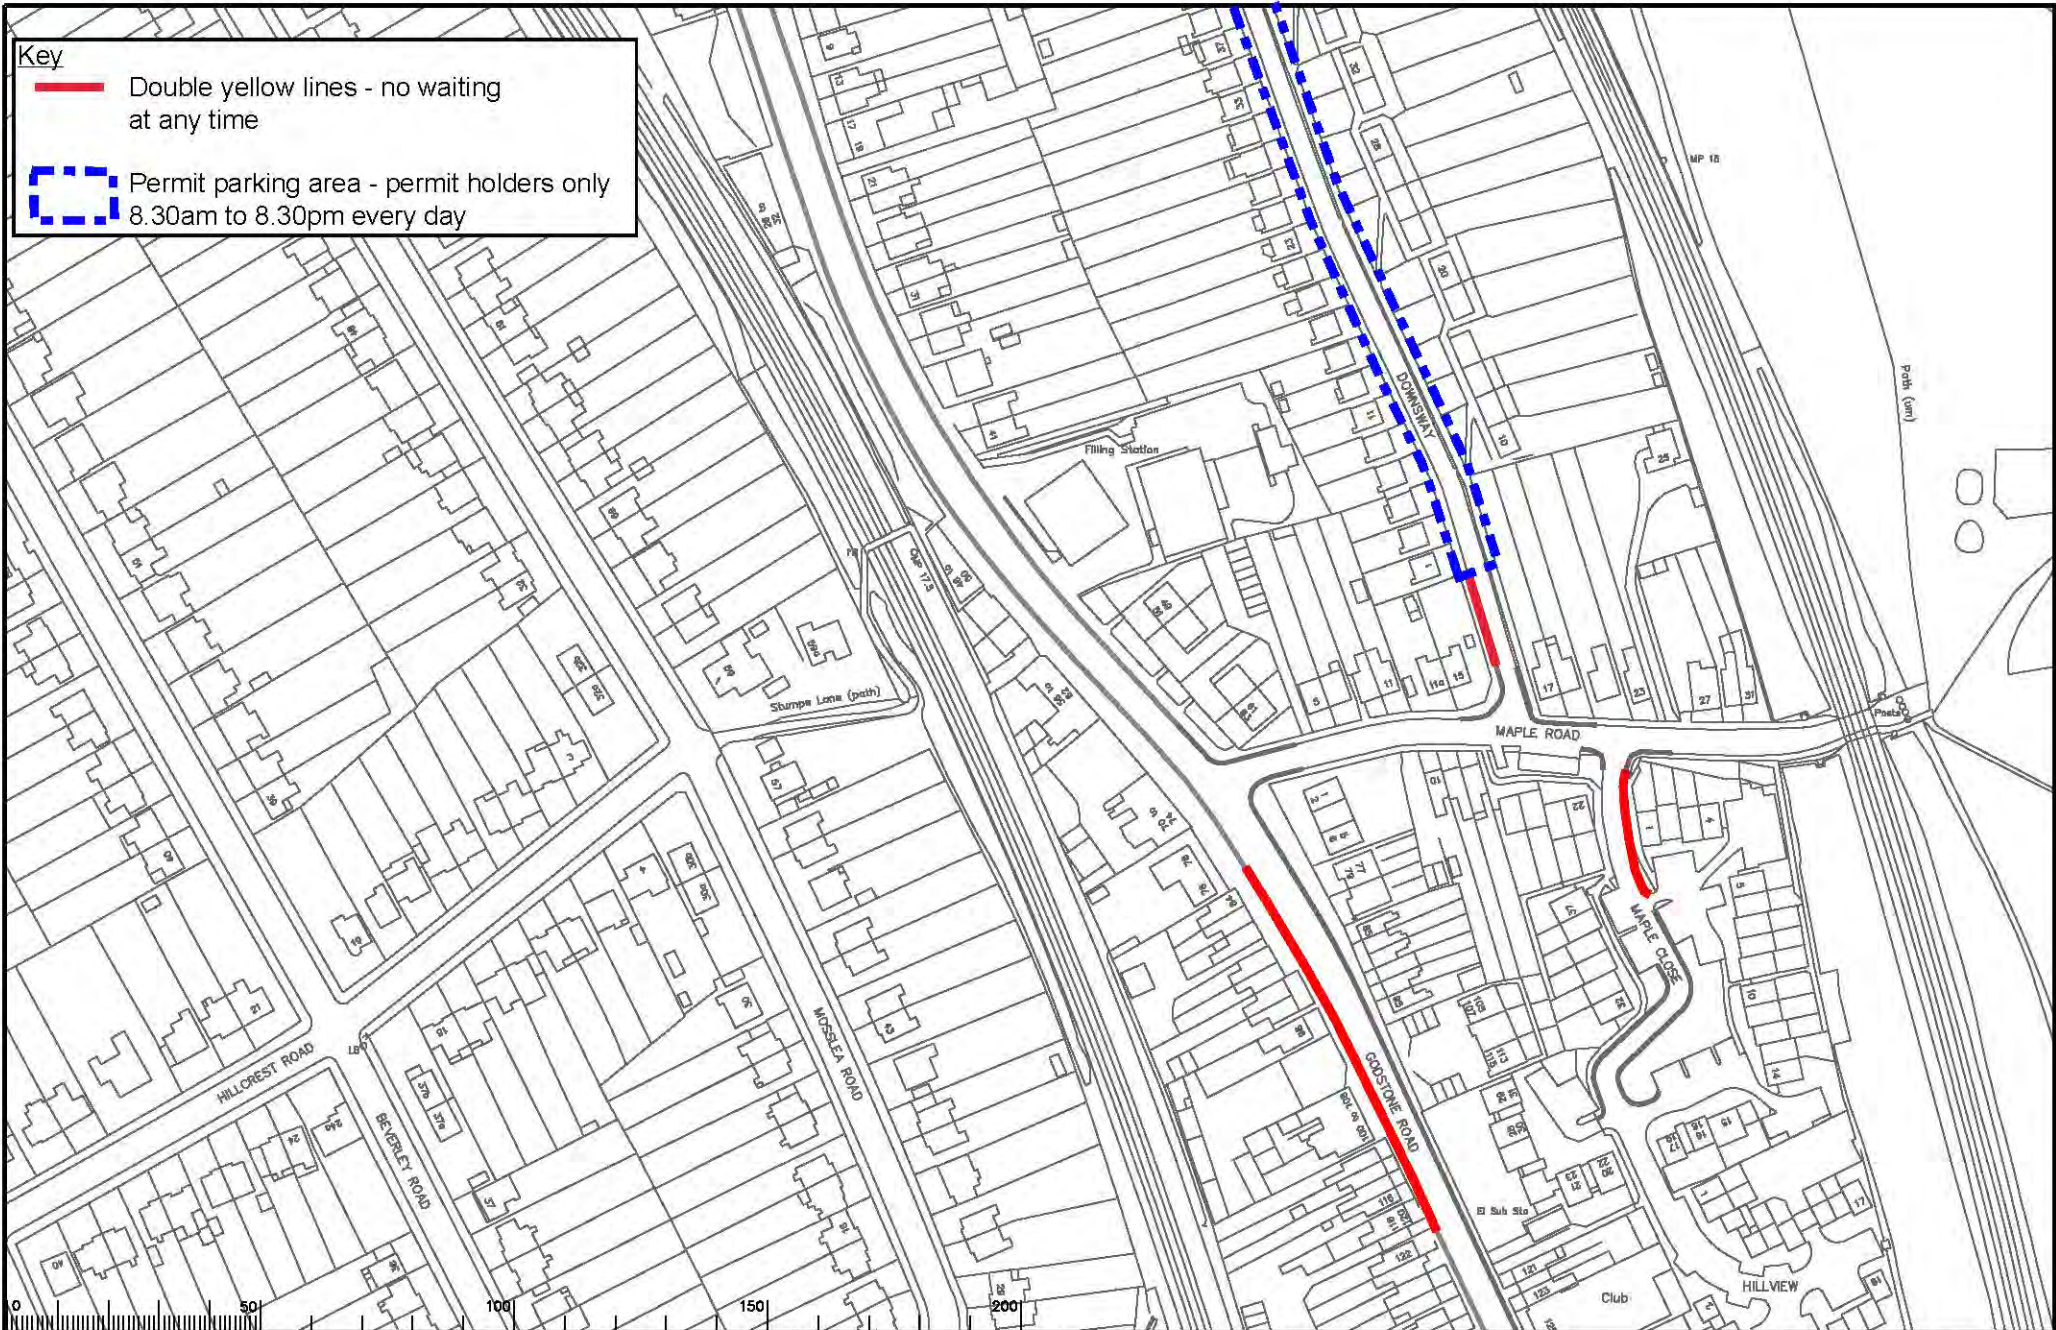

Key  
[Blue dashed box symbol] Permit parking area - permit holders only  
8.30am to 8.30pm every day

Notes

Whyteleafe - Downsway (north)

Drawing number:  
41

**Key**

-  Double yellow lines - no waiting at any time
-  Permit parking area - permit holders only 8.30am to 8.30pm every day

**Whyteleafe - Downsway (south), Maple Close and Godstone Road (1)**

**Drawing number:  
42**

Key  
 Removal of double yellow lines

Whyteleafe, Godstone Road (2)

Drawing number:  
43

Key  
— Double yellow lines - no waiting at any time

**Whyteleafe - Hillbury Road**

**Drawing number:  
44**