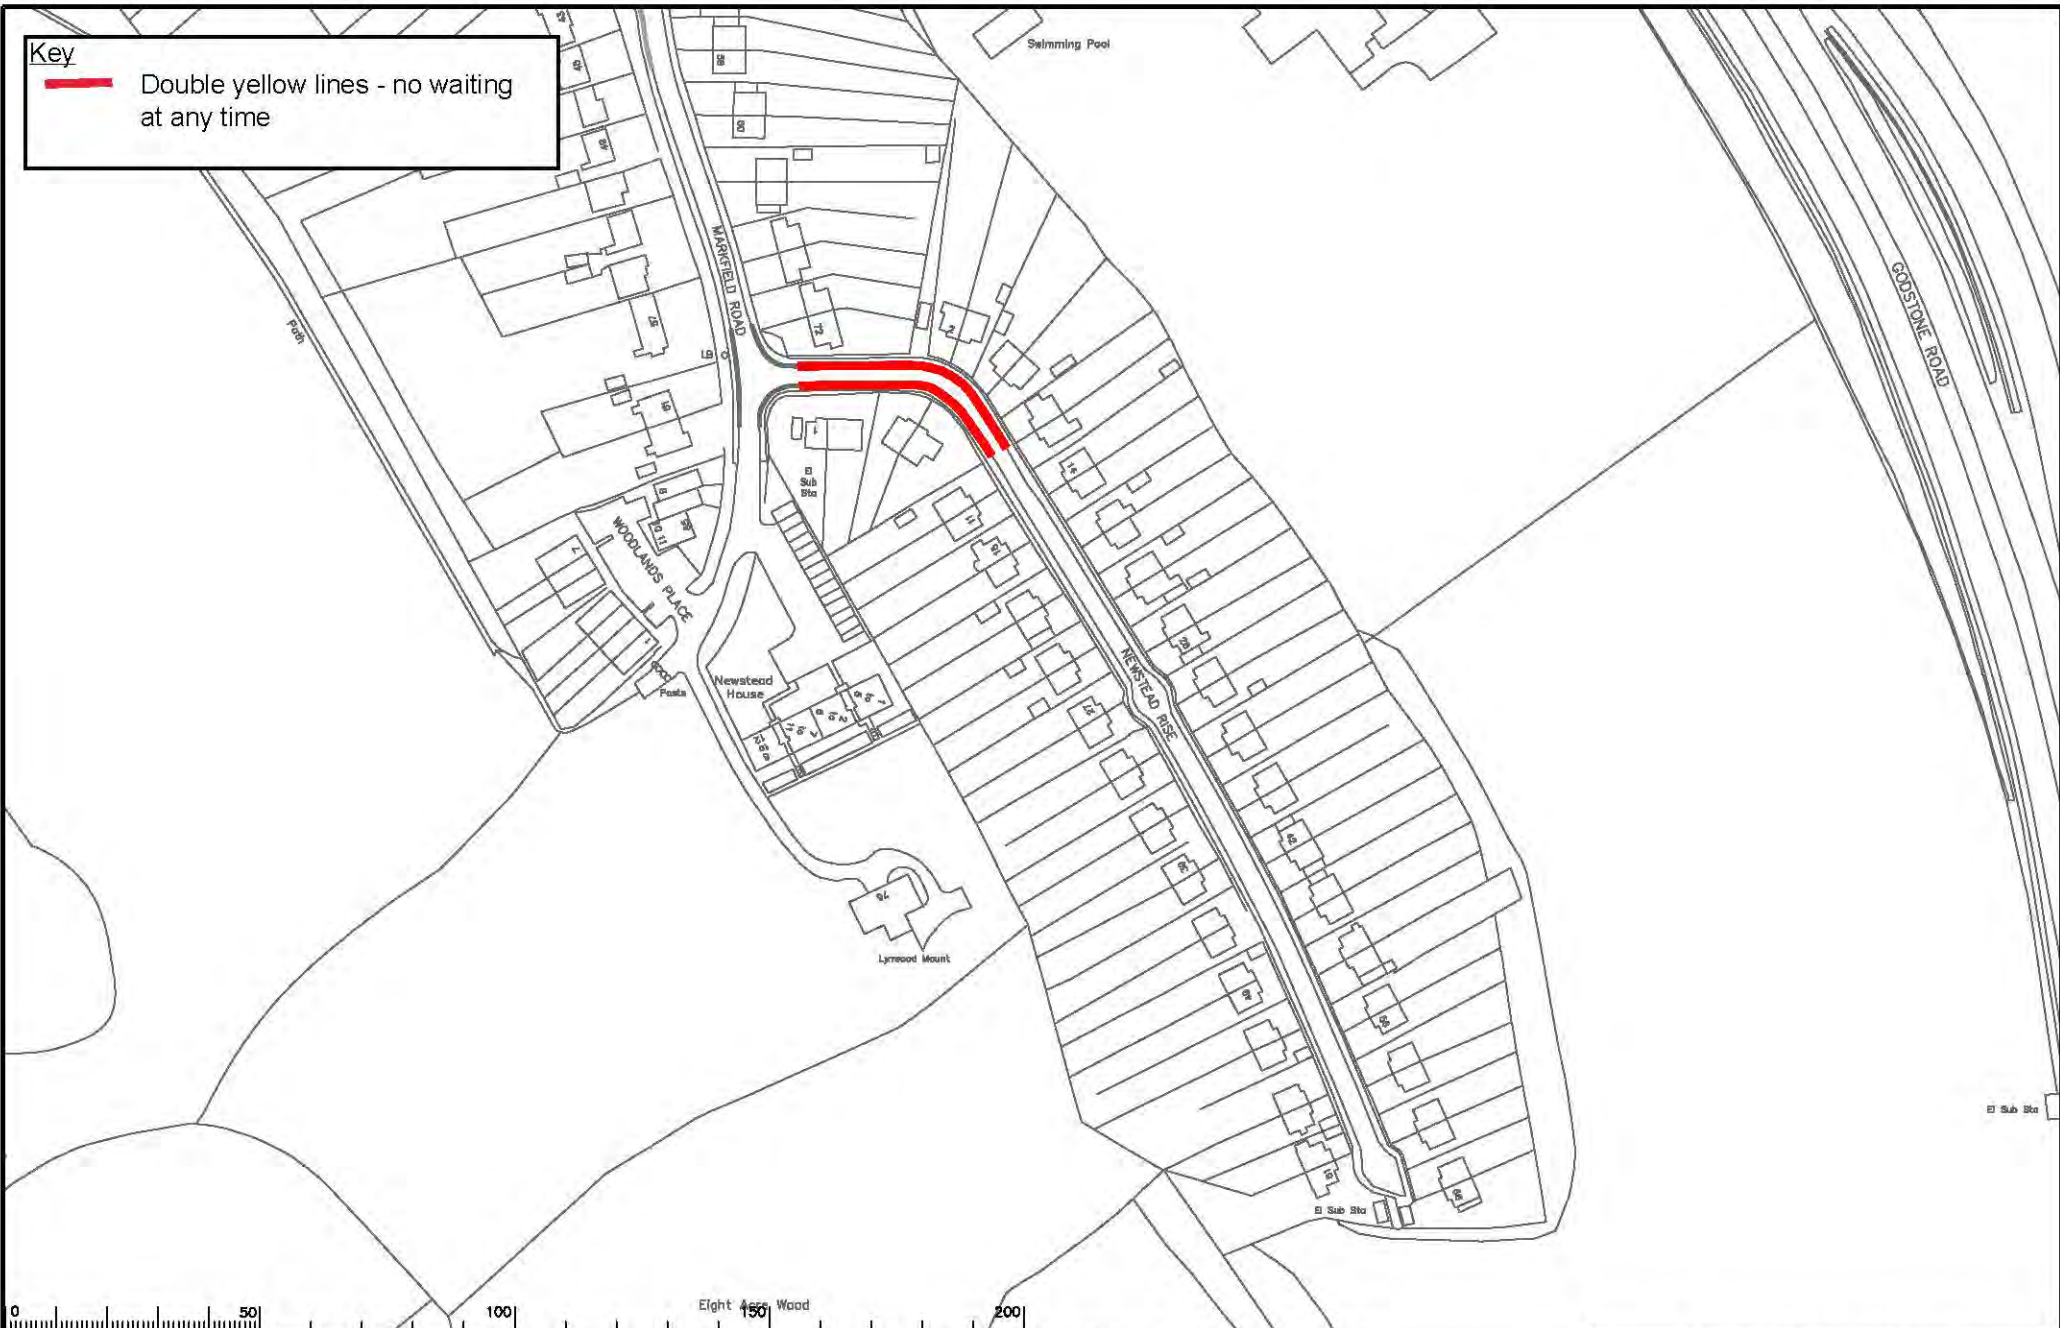

Caterham on the Hill - Foxon Lane, junction with Foxon Lane Gardens

Drawing number:
5

Key
Double yellow lines - no waiting at any time

Caterham on the Hill - Money Road, junction with Money Avenue

Drawing number:
6

Key

Double yellow lines - no waiting at any time

Caterham, Colburn Avenue (north)

Drawing number:
7

Key

 Double yellow lines - no waiting at any time

Caterham, Colburn Avenue (south)

Drawing number:

8

Key

 Double yellow lines - no waiting at any time

Caterham - Newstead Rise

Drawing number:
9