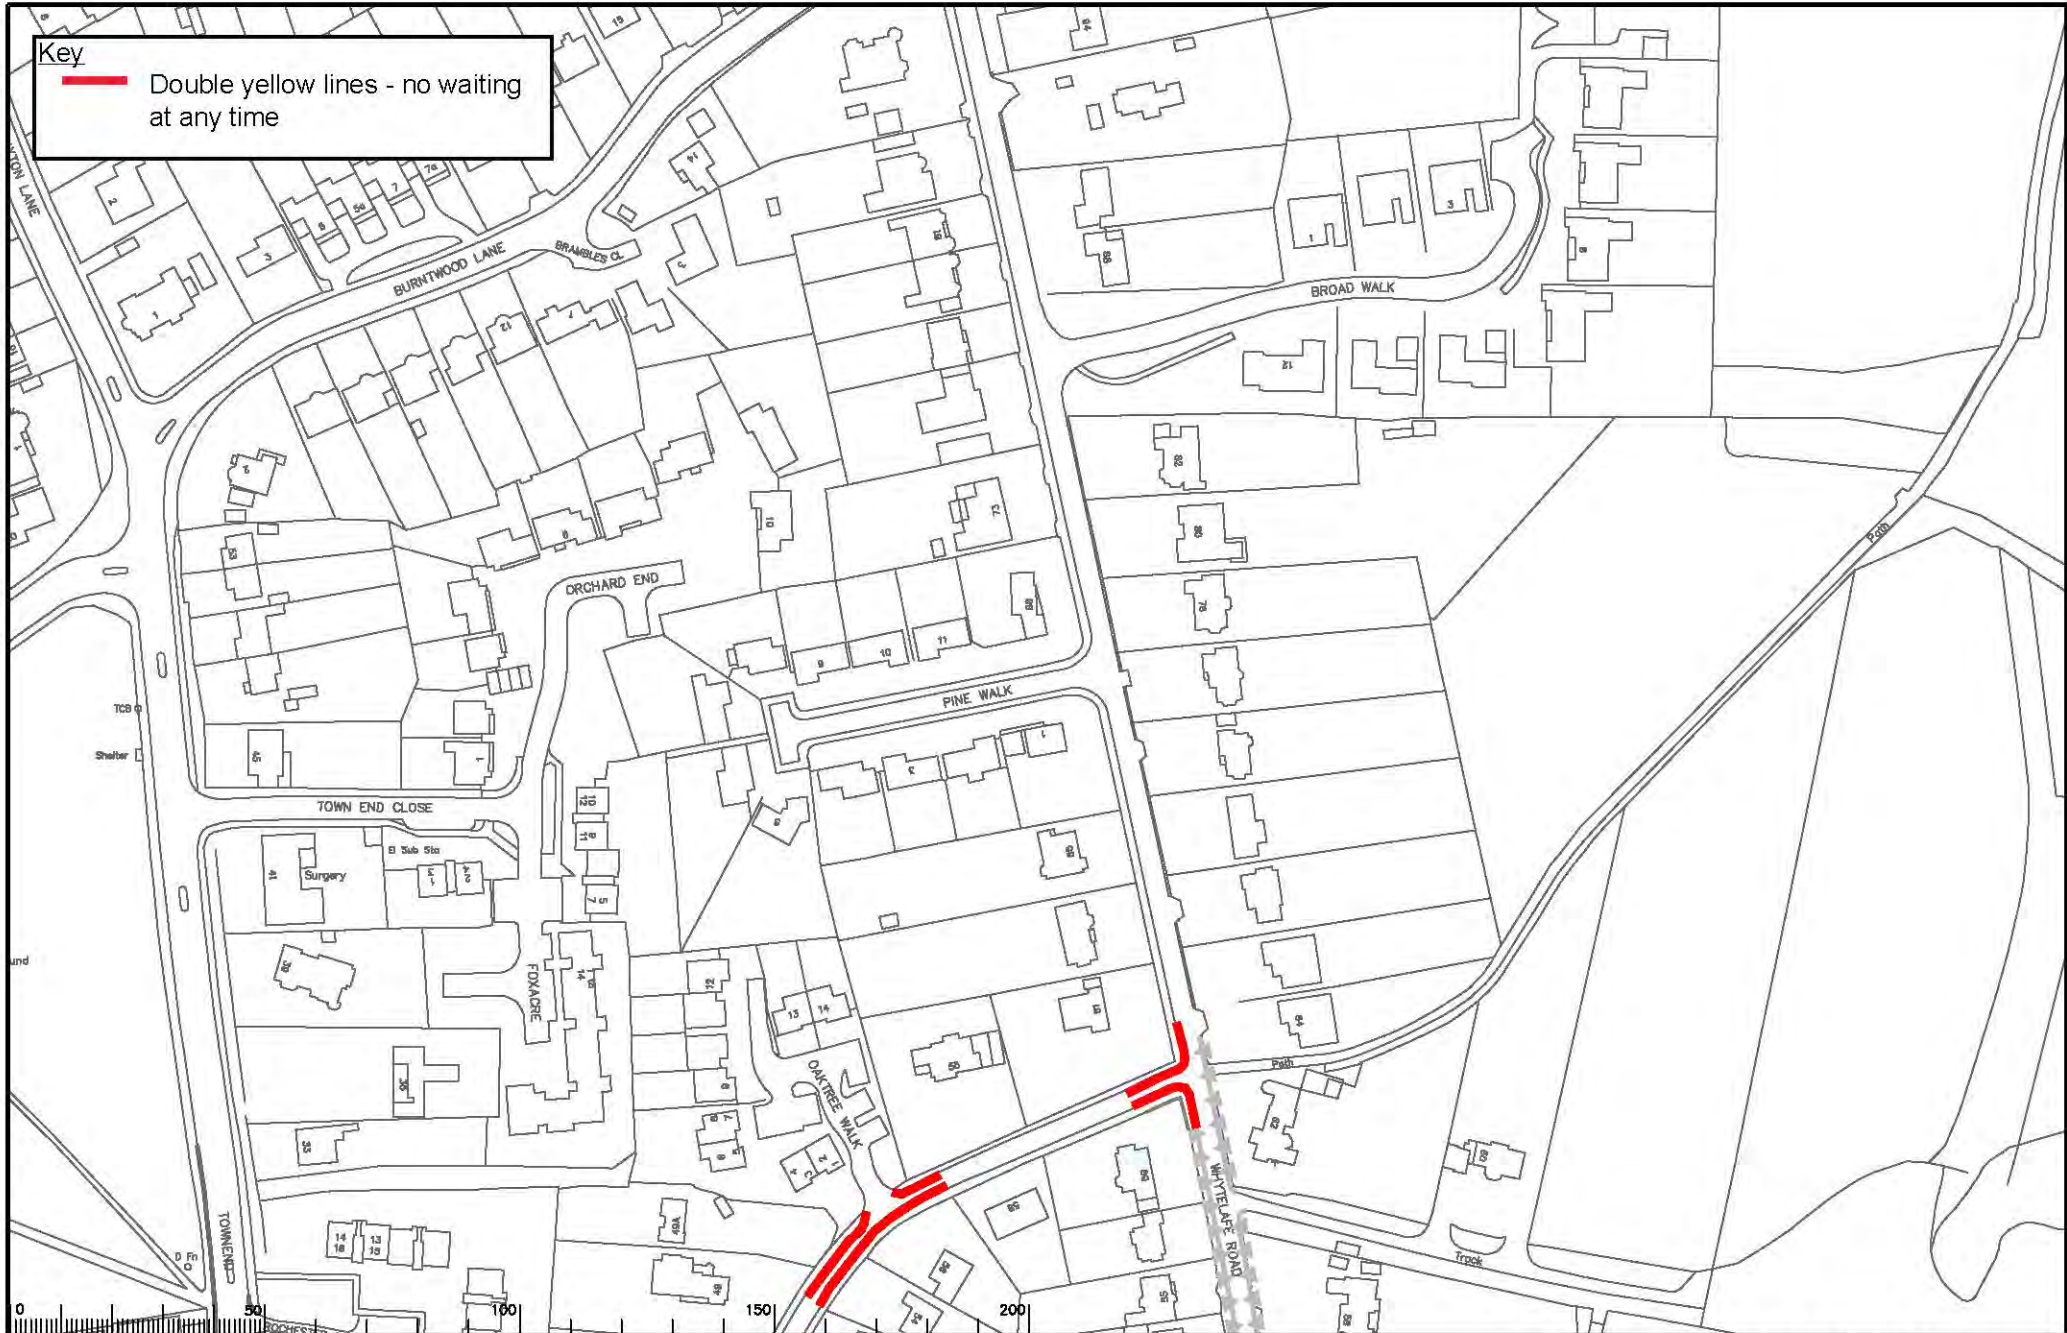

Caterham on the Hill - Buxton Lane, junction with Penrhyn Close

Drawing number:
1

Key

Double yellow lines - no waiting at any time

Caterham on the Hill - Coulsdon Road

Drawing number:

2

Key
— Double yellow lines - no waiting at any time

Caterham on the Hill - Cromwell Road

Drawing number:
3

Key
— Double yellow lines - no waiting at any time

Caterham on the Hill - Essendene Road, and Whyteleafe Road junction

Drawing number:
4

Key
— Double yellow lines - no waiting at any time

Caterham on the Hill - Foxon Lane, junction with Foxon Lane Gardens

Drawing number:
5

Key
Double yellow lines - no waiting at any time

Caterham on the Hill - Money Road, junction with Money Avenue

Drawing number:
6

Key

Double yellow lines - no waiting at any time

Caterham, Colburn Avenue (north)

Drawing number:
7

Key

 Double yellow lines - no waiting at any time

Caterham, Colburn Avenue (south)

Drawing number: