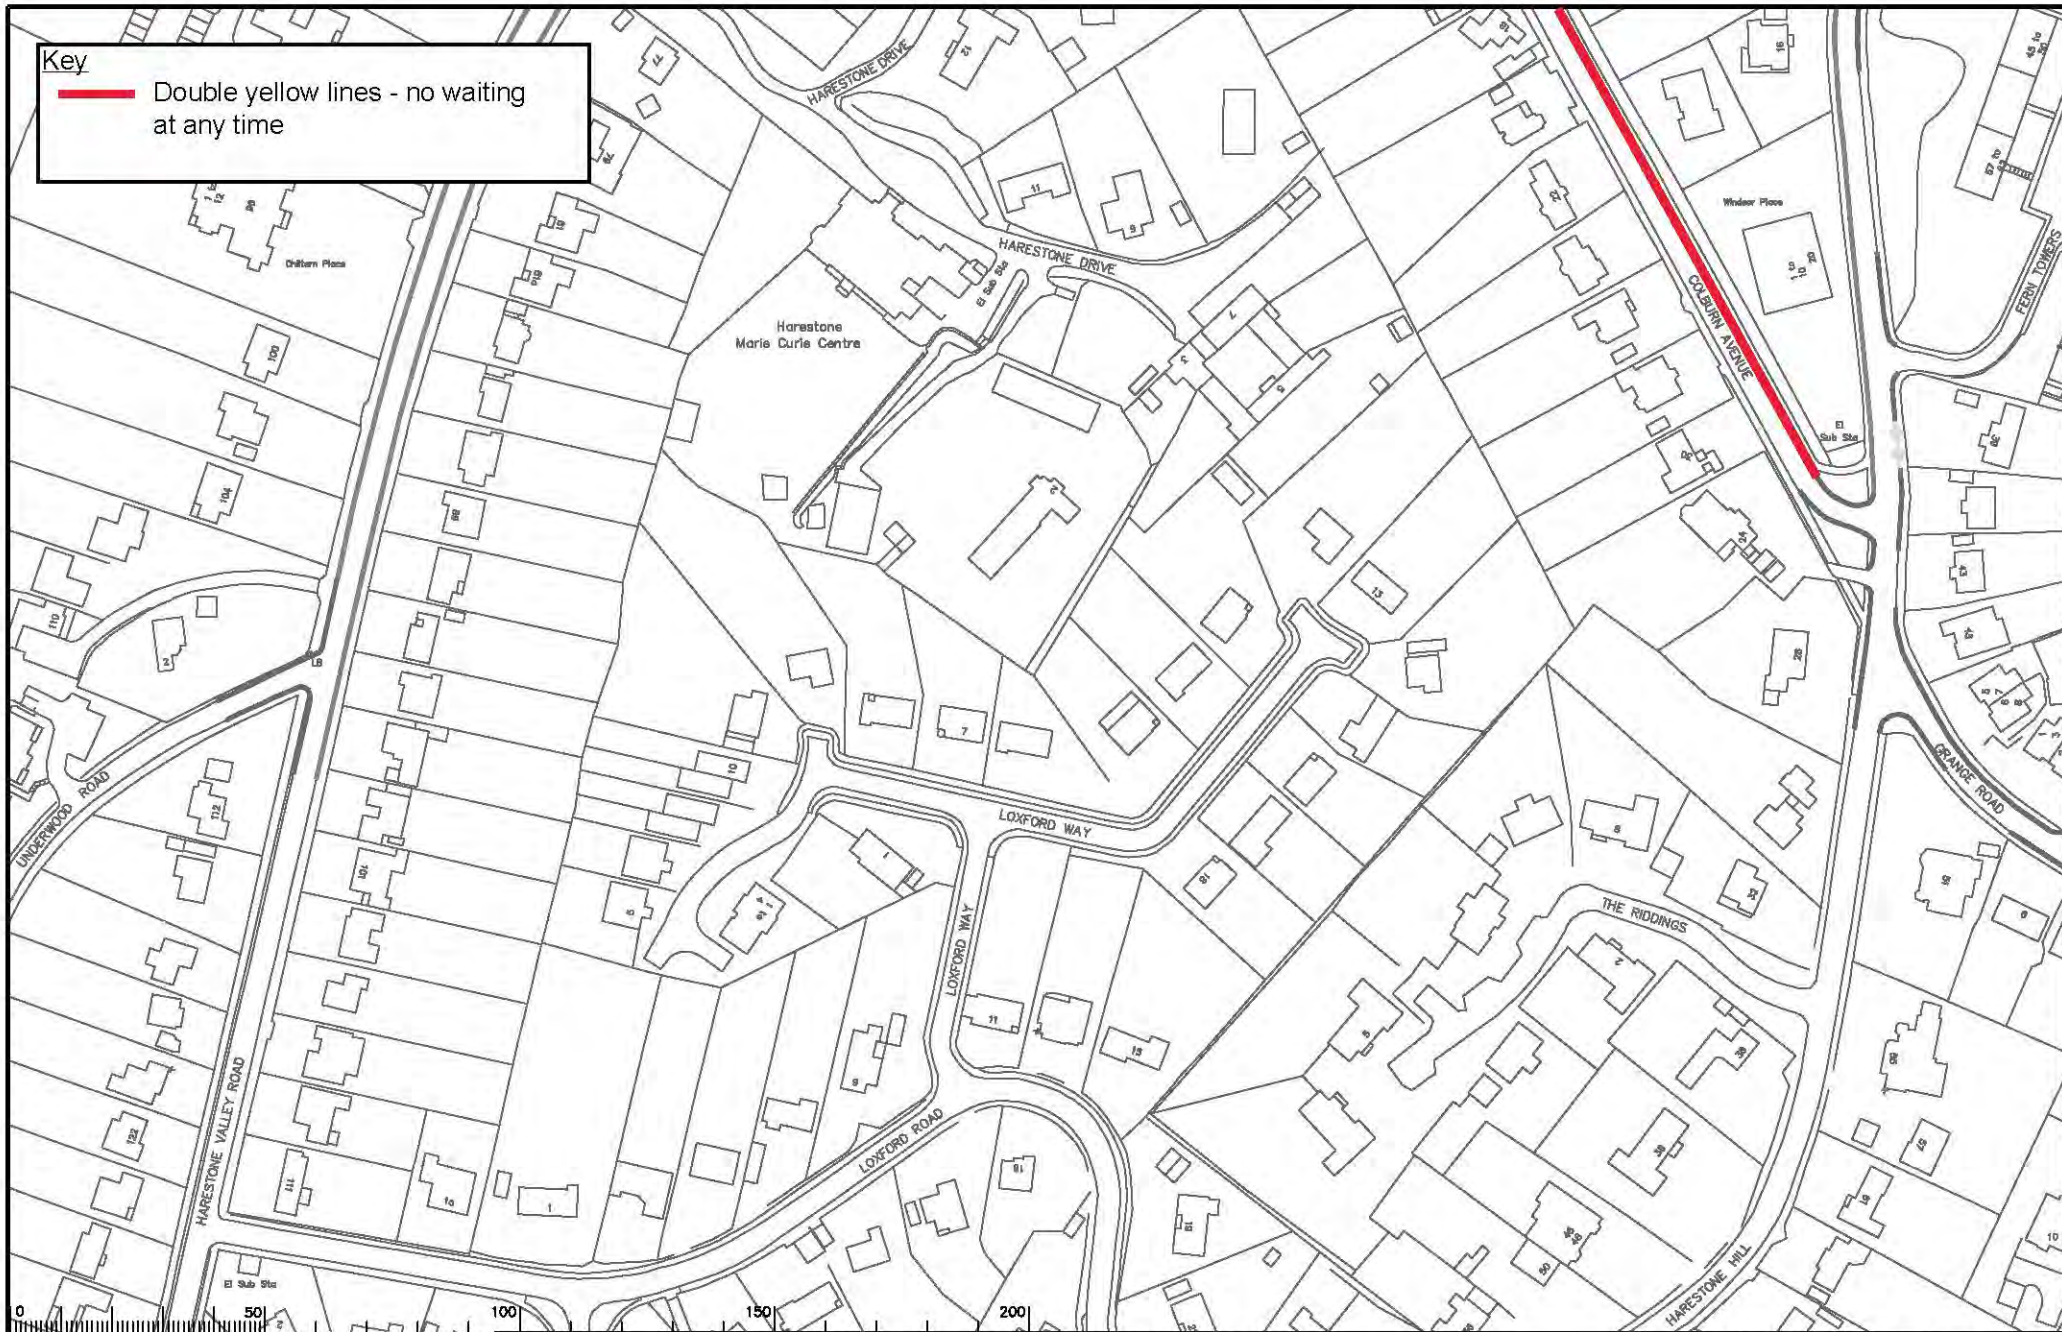

Caterham on the Hill - Foxon Lane, junction with Foxon Lane Gardens

Drawing number:
5

Key
Double yellow lines - no waiting at any time

Caterham on the Hill - Money Road, junction with Money Avenue

Drawing number:
6

Key

Double yellow lines - no waiting at any time

Caterham, Colburn Avenue (north)

Drawing number:
7

Key

 Double yellow lines - no waiting at any time

Caterham, Colburn Avenue (south)

Drawing number:

8

Key

 Double yellow lines - no waiting at any time

Caterham - Newstead Rise

Drawing number:
9