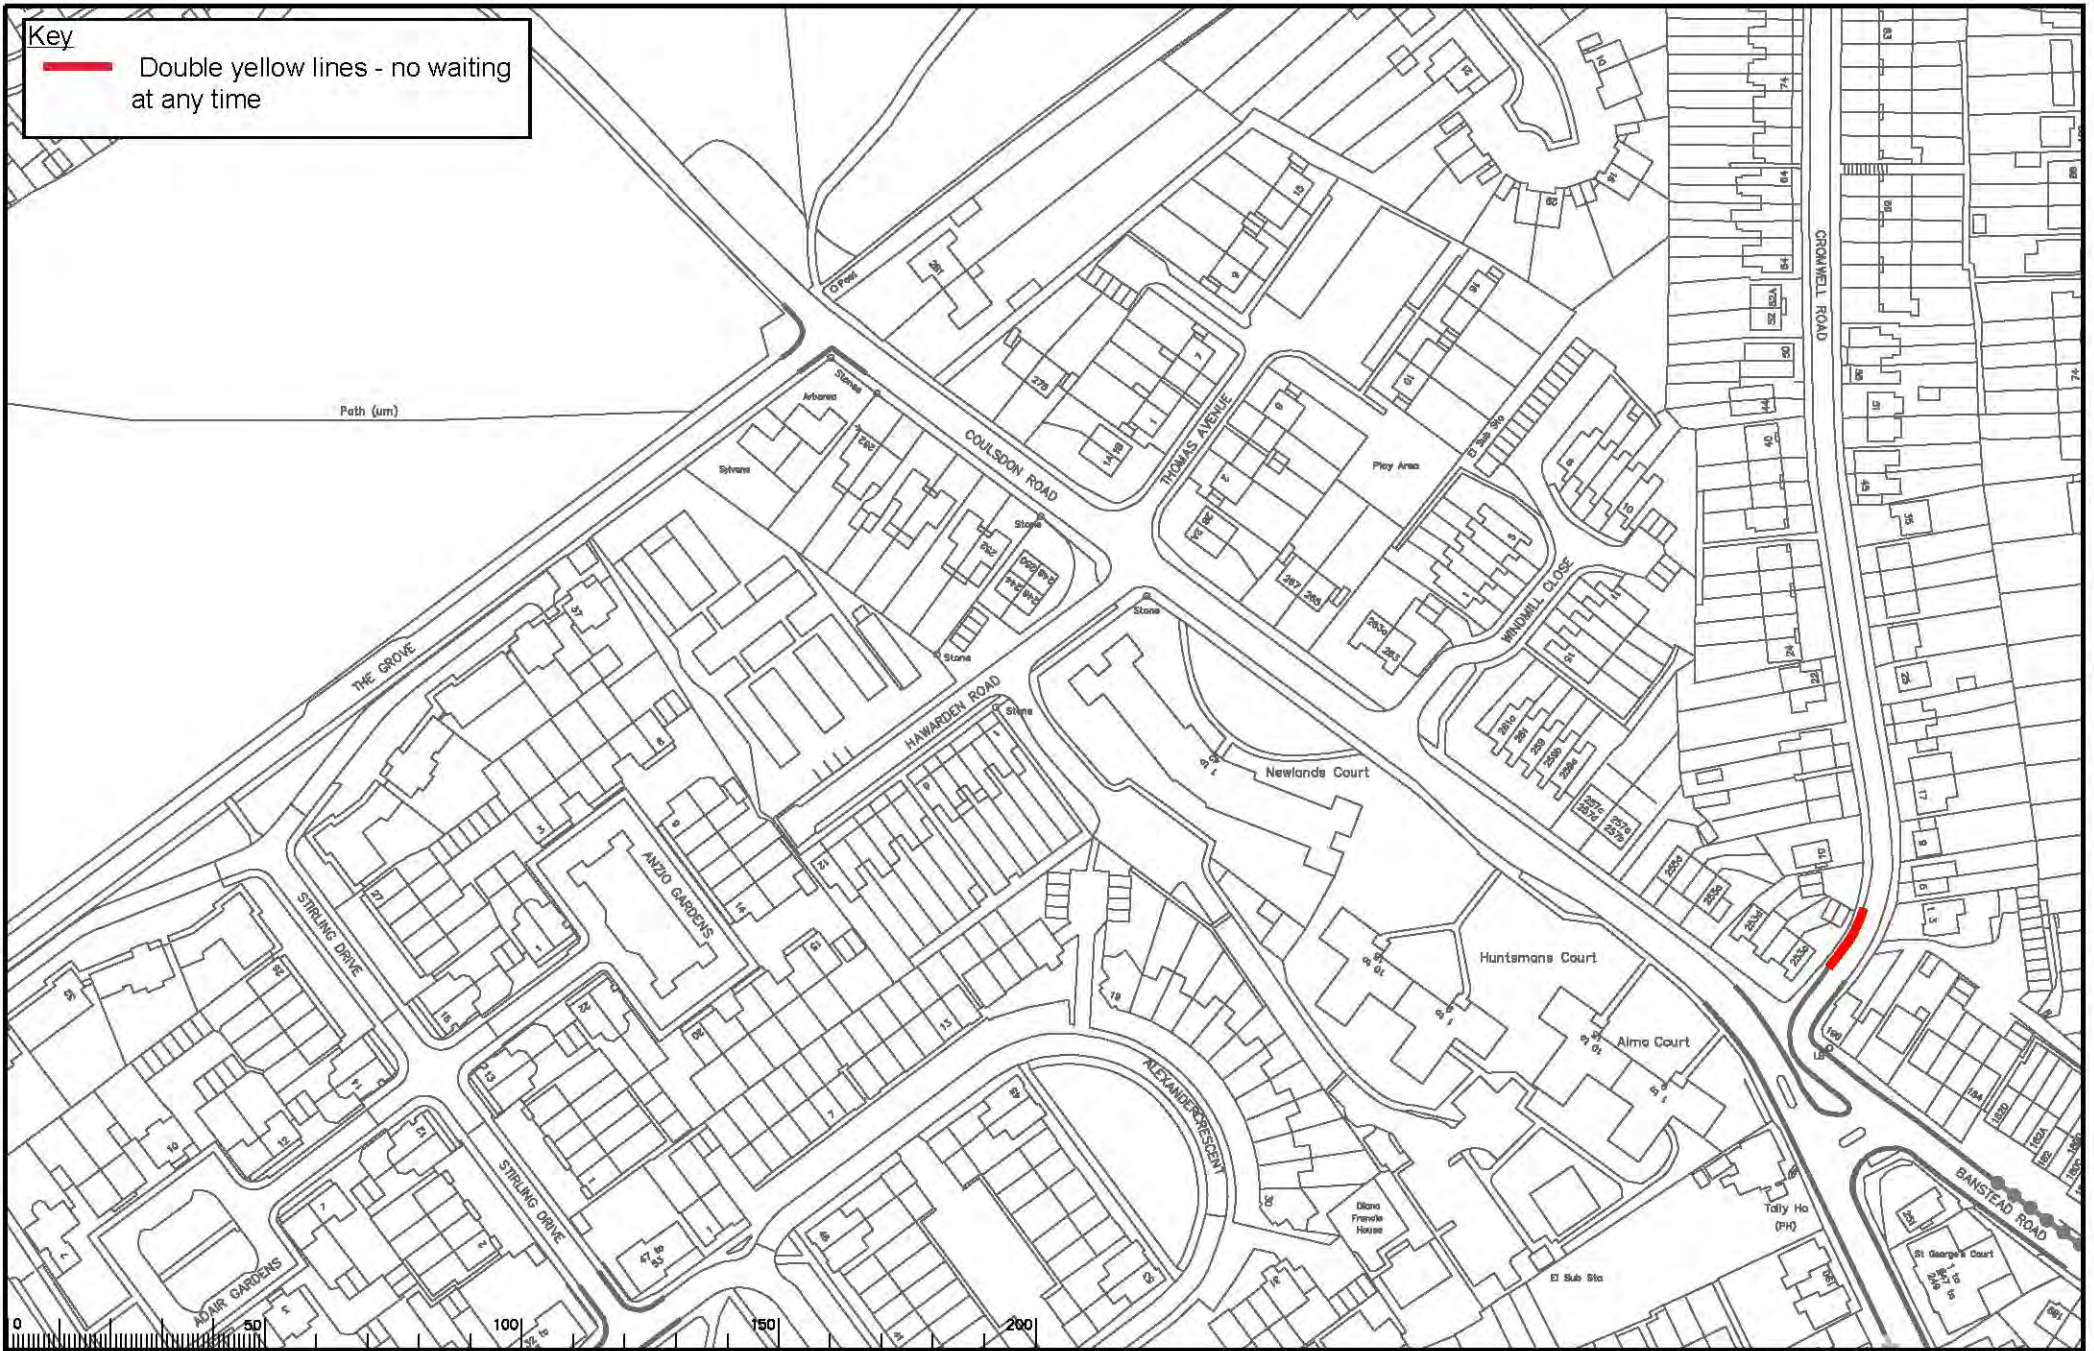

Caterham on the Hill - Cromwell Road

Drawing number:
3

Key
— Double yellow lines - no waiting at any time

Caterham on the Hill - Essendene Road, and Whyteleafe Road junction

Drawing number:
4

Key
— Double yellow lines - no waiting at any time

Caterham on the Hill - Foxon Lane, junction with Foxon Lane Gardens

Drawing number:
5

Key
Double yellow lines - no waiting at any time

Caterham on the Hill - Money Road, junction with Money Avenue

Drawing number:
6

Key

Double yellow lines - no waiting at any time

Caterham, Colburn Avenue (north)

Drawing number:
7

Key

 Double yellow lines - no waiting at any time

Caterham, Colburn Avenue (south)

Drawing number:

8

Key

 Double yellow lines - no waiting at any time

Caterham - Newstead Rise

Drawing number:
9