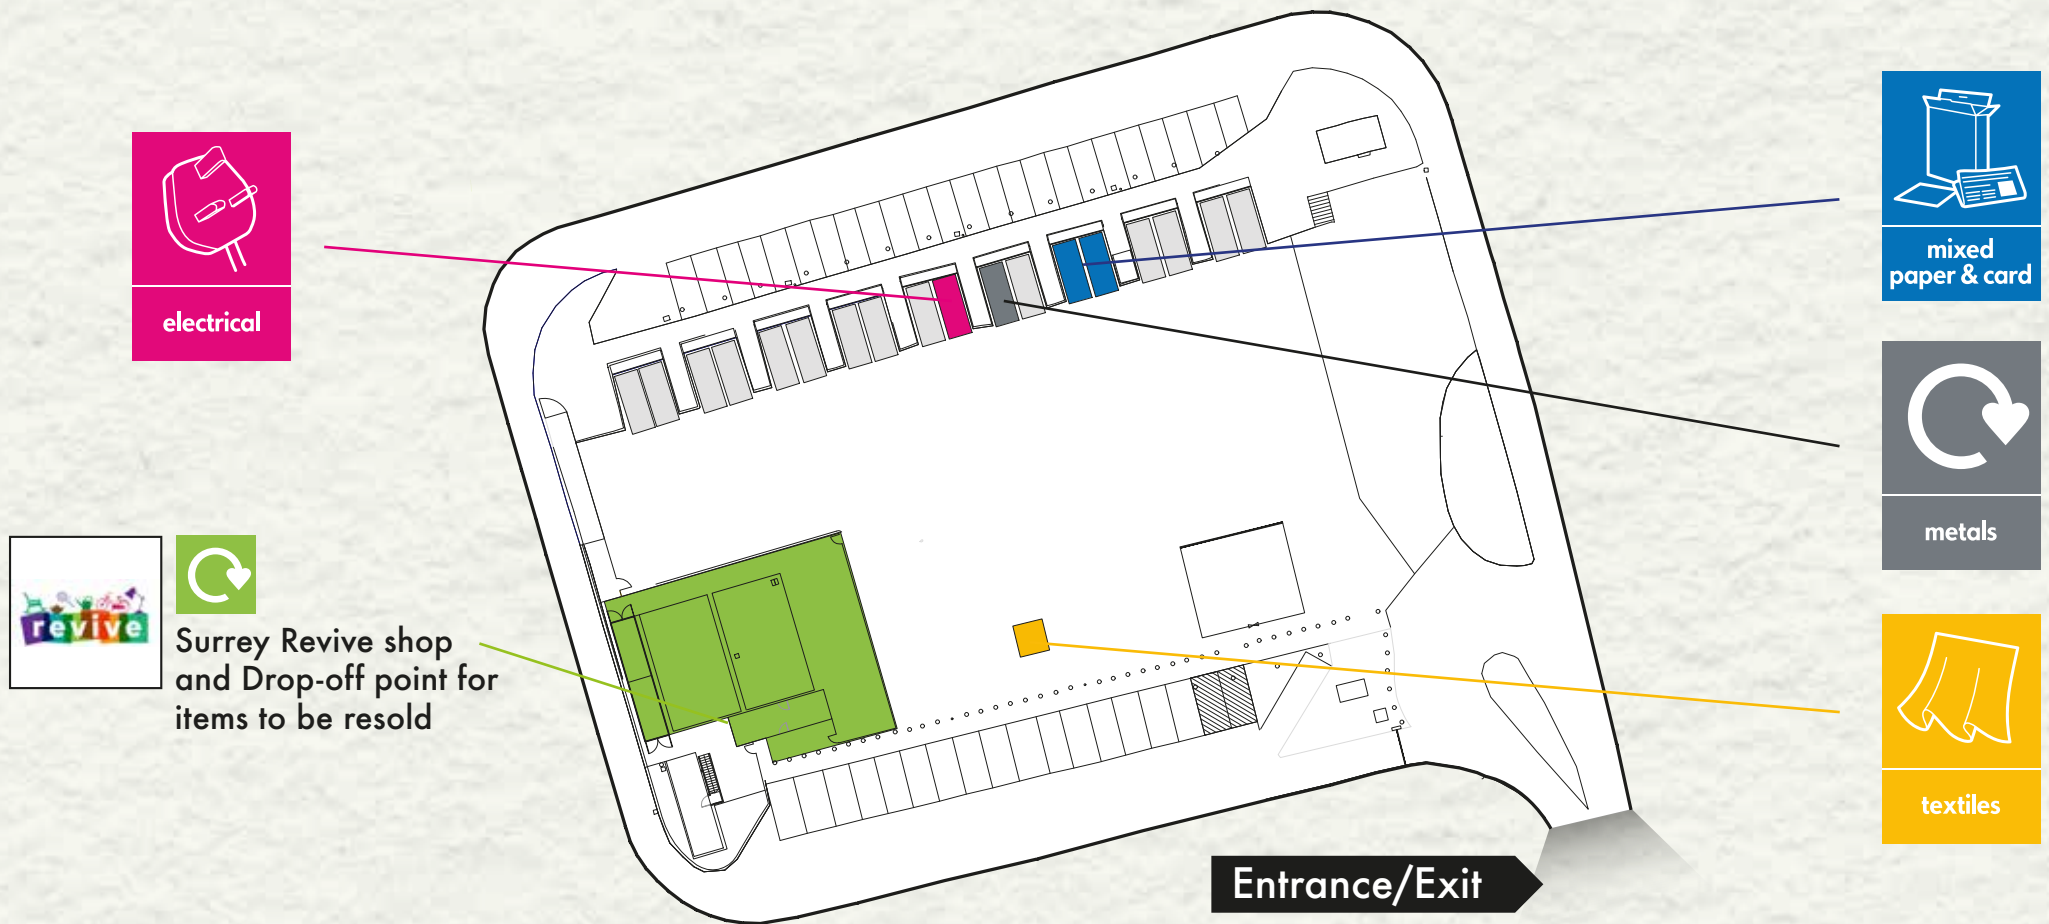

Earlswood Community Recycling Centre

Horley Road, Earlswood, Redhill, Surrey, RH1 6PN

Unlabelled containers are for recycling other materials. The full list of what can be accepted at each CRC can be found on its individual webpage. All containers may be moved occasionally due to operational reasons.