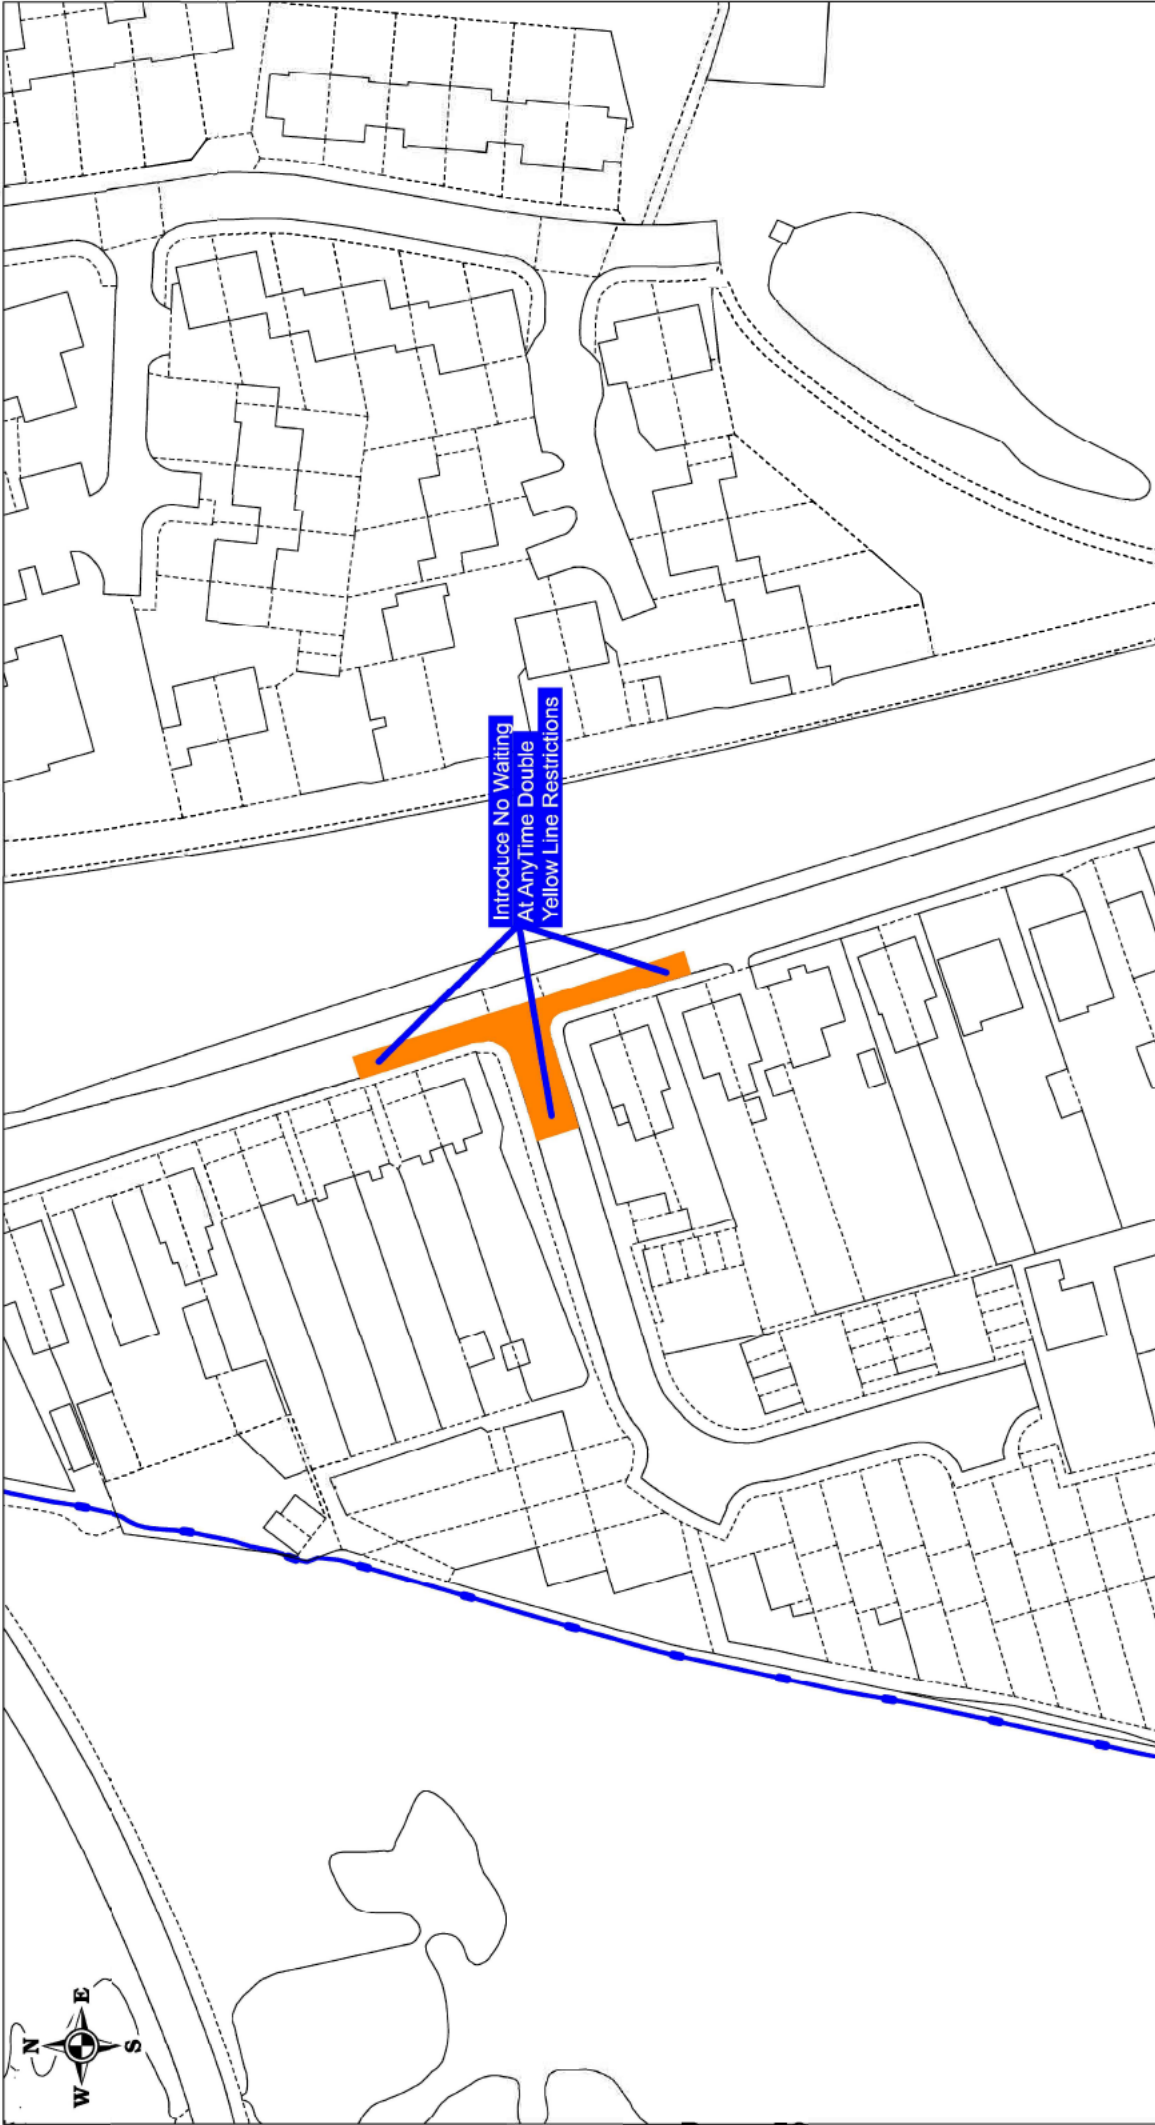

SCALE	1 : 1000 @ A4
DATE	24 /01 /24
DRAWING No.	GFD10_2022
DRAWN BY	LISA HAYDNEY
Worplesdon Road / Shepherd's Hill / New Cross Rd, Guildford - Made	
 SURREY COUNTY COUNCIL	

<p style="text-align: center;">Worplesdon Rd/ Regalfield Cl, Guildford - Made</p>		SCALE	1 : 1000 @ A4
		DATE	24/01/2024
		DRAWING No.	GFD11_2024
		DRAWN BY	LISA HAYDNEY
 <p style="font-size: 24pt; font-weight: bold; margin-top: 10px;">SURREY</p> <p>COUNTY COUNCIL</p>			