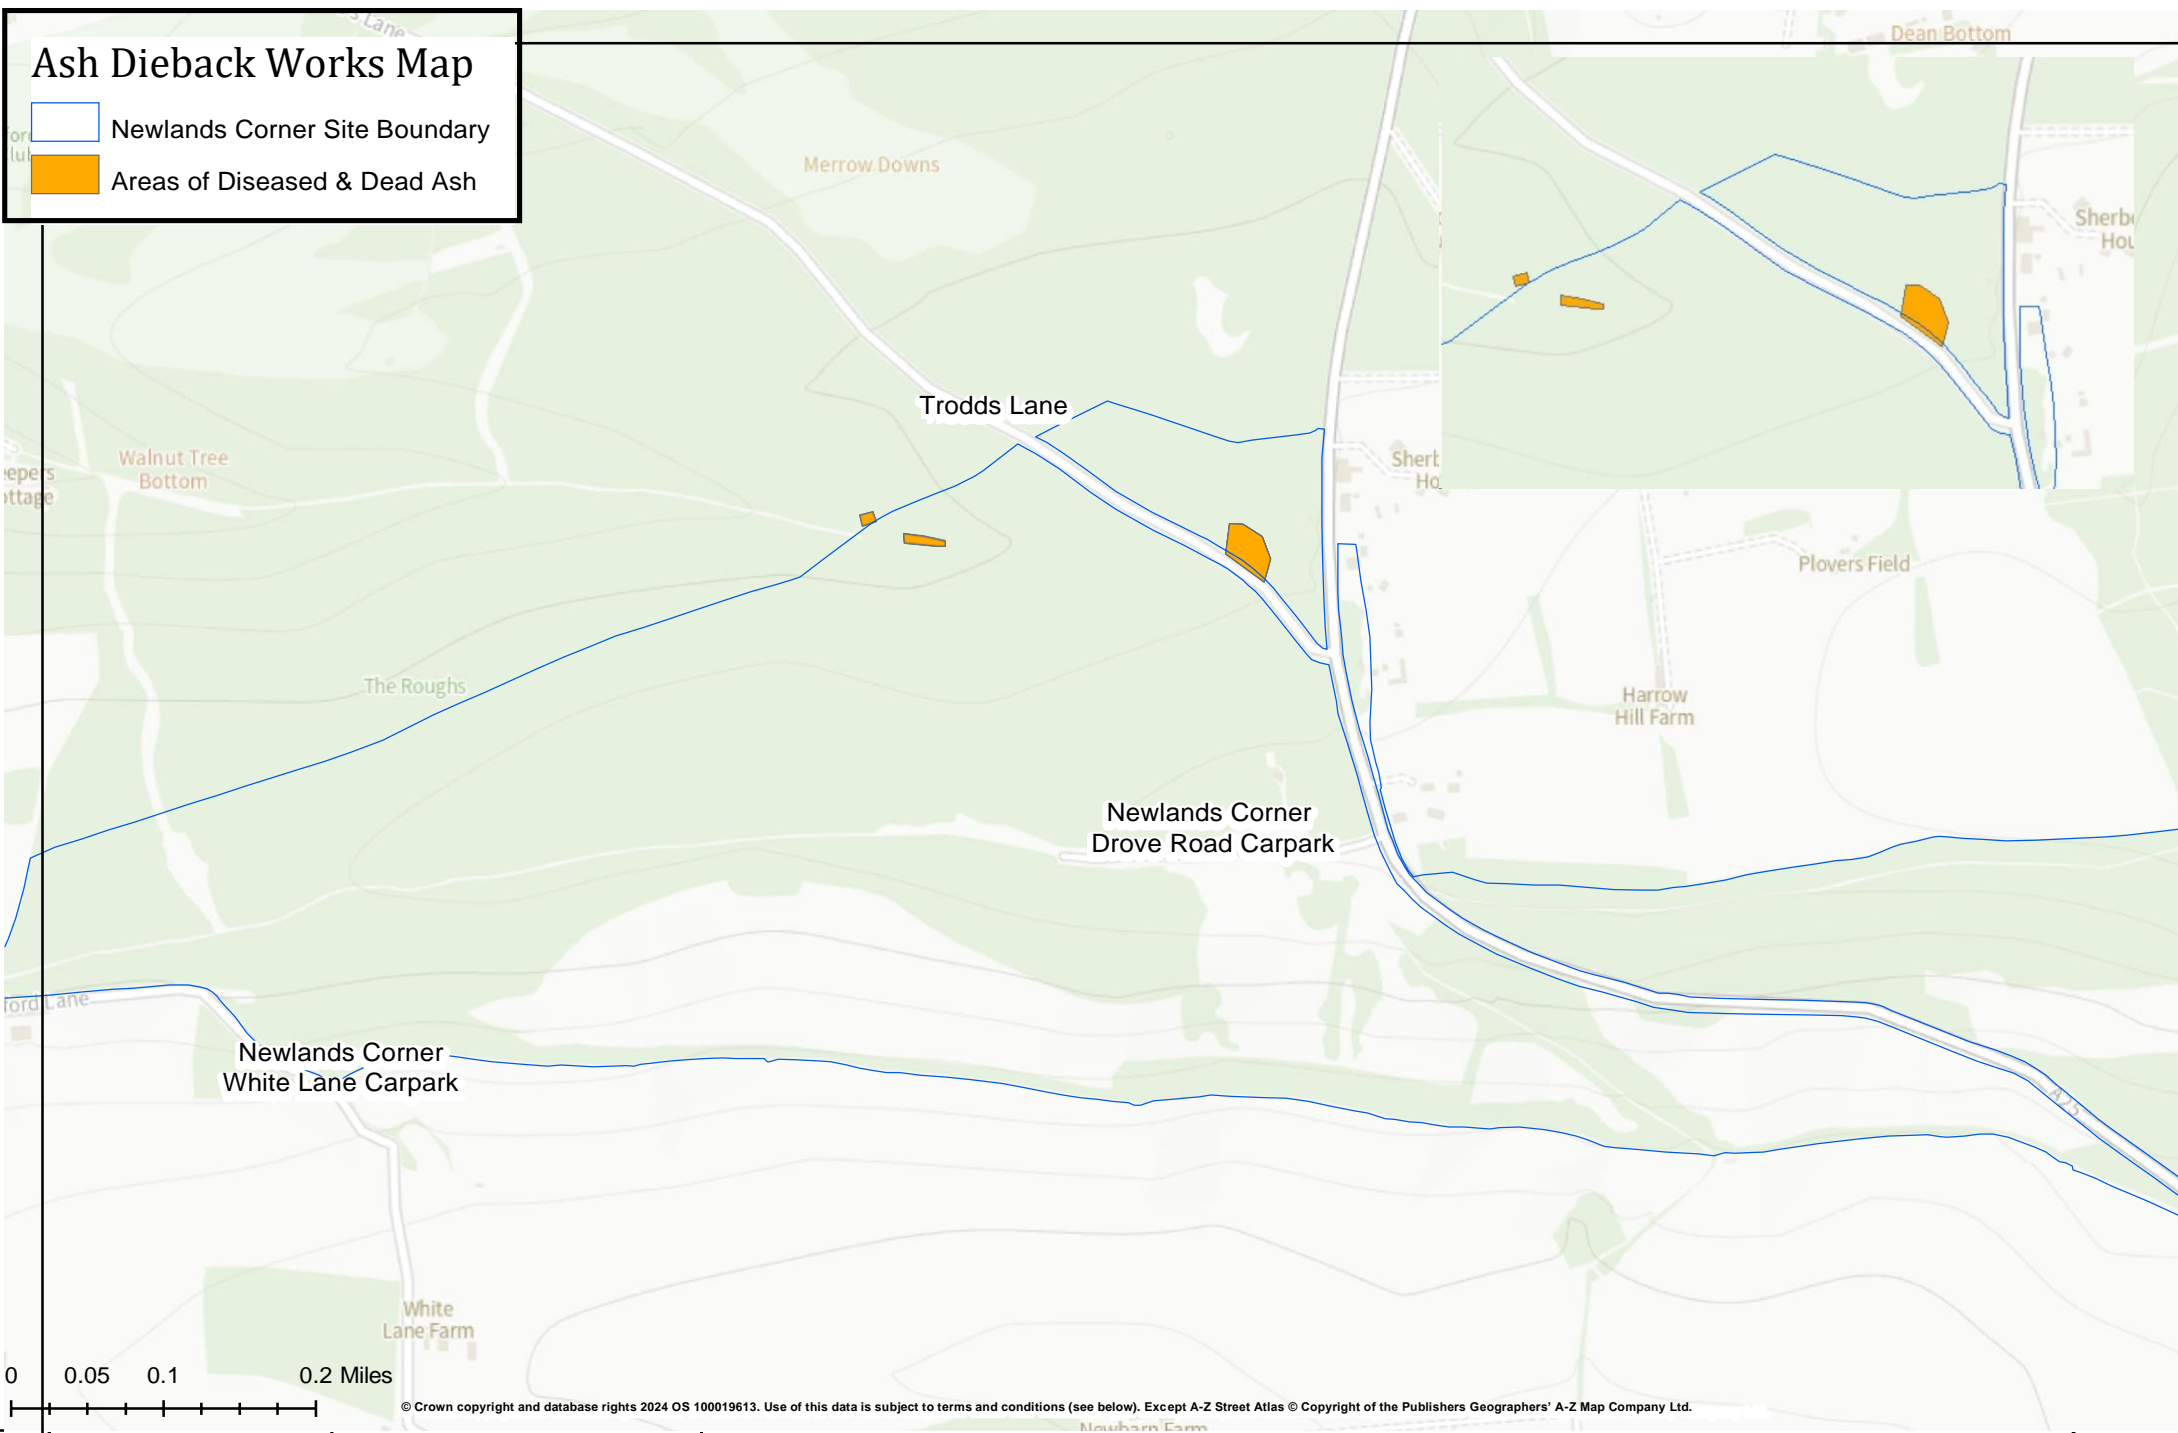

Ash Dieback Works Map

- Newlands Corner Site Boundary
- Areas of Diseased & Dead Ash

© Crown copyright and database rights 2024 OS 100019613. Use of this data is subject to terms and conditions (see below). Except A-Z Street Atlas © Copyright of the Publishers Geographers' A-Z Map Company Ltd.

Printed By: Victoria Johnston
Printed On: 23.08.2024
Project No:
Scale: 1:8,000 Original Size A4

Newlands Corner Autumn 2024 Ash Dieback Works