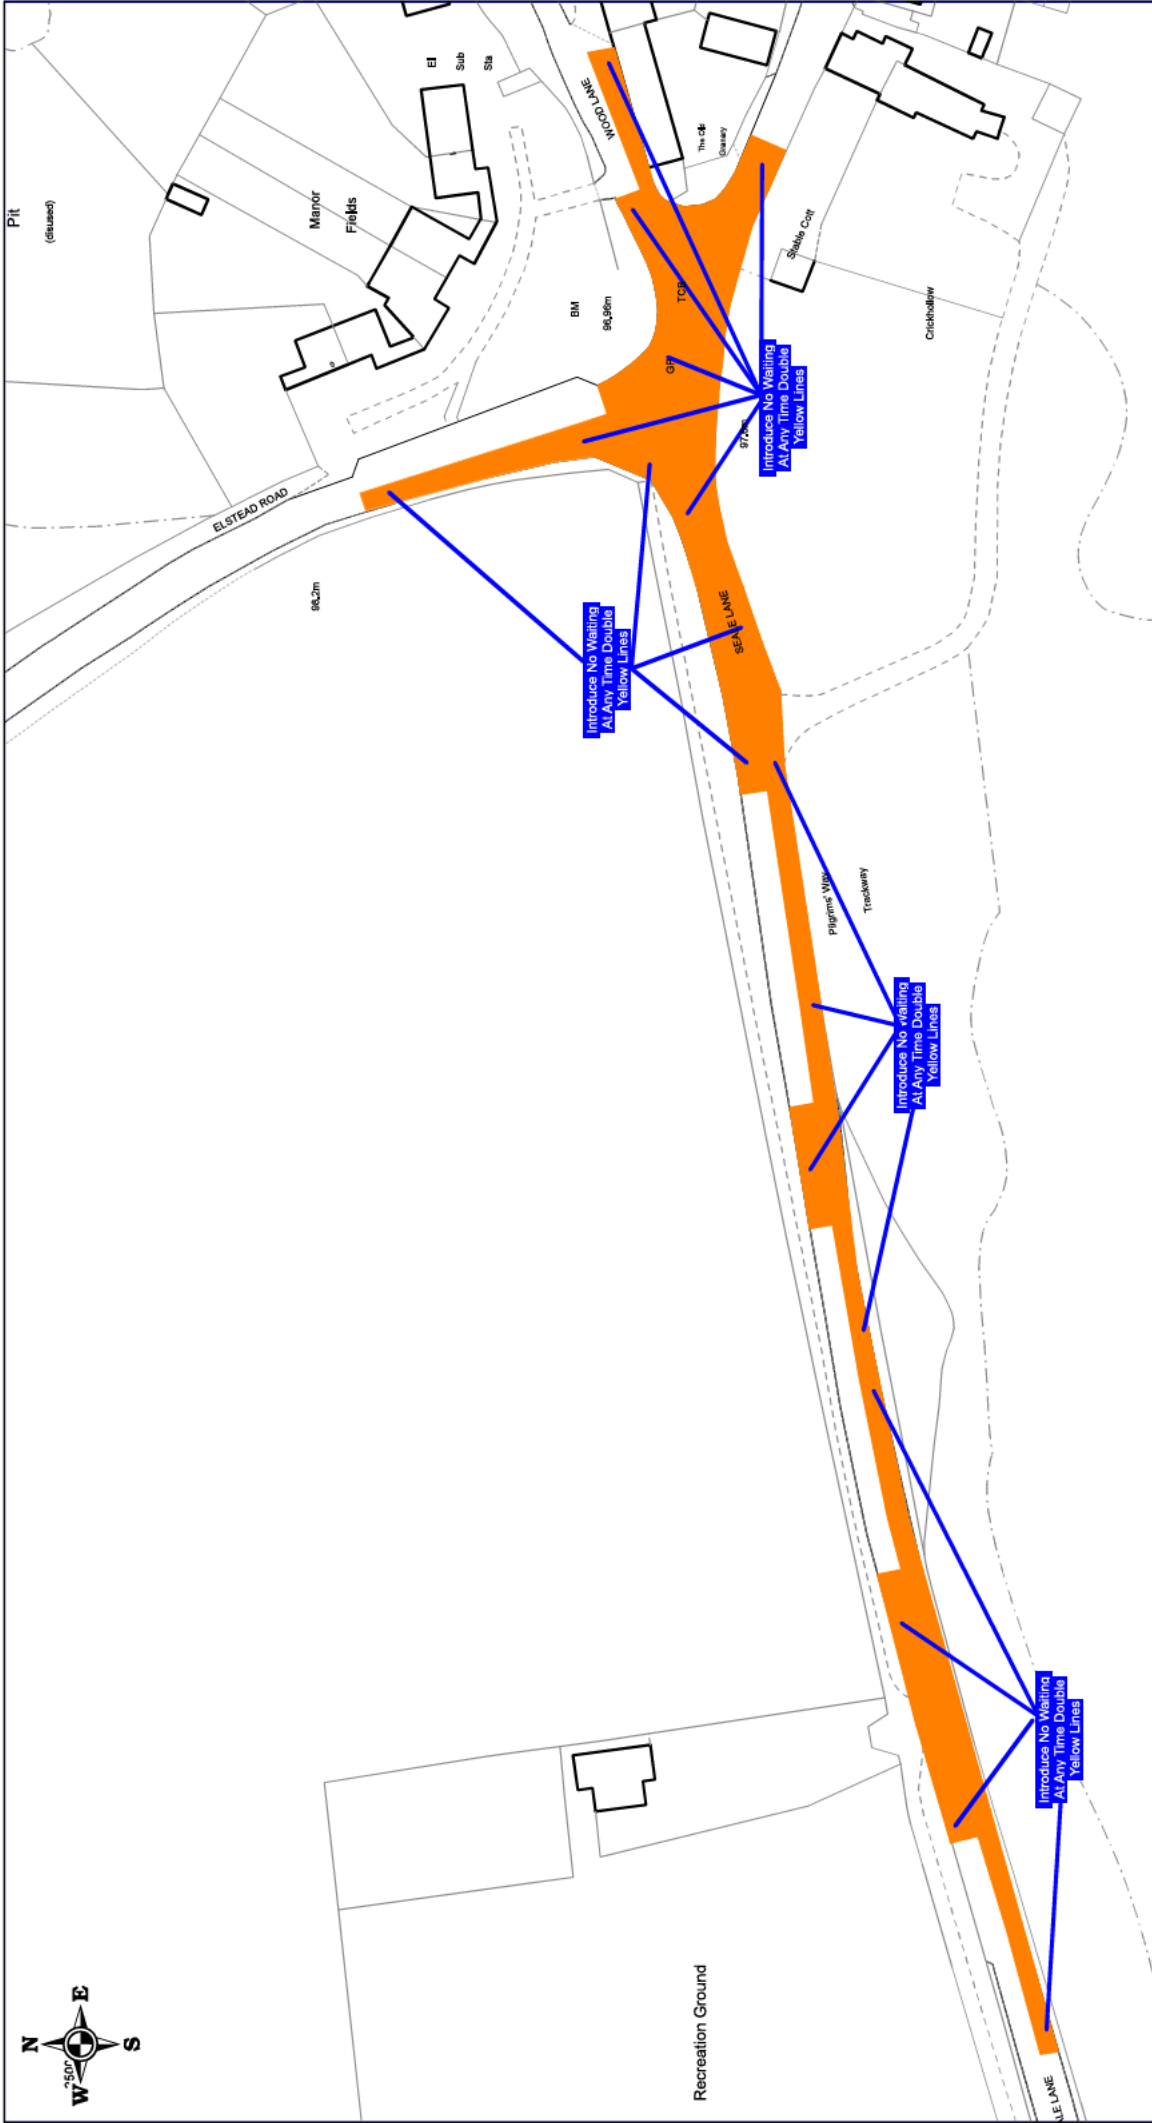

<p>Ash Green Lane West Made</p>		SCALE	1 : 1000
		DATE	24/01/2024
		DRAWING No.	GFD01_2022
		DRAWN BY	LISA HAYDNEY
 <p>SURREY COUNTY COUNCIL</p>			

SCALE	1 : 1000 @ A4
DATE	24/01/2024
DRAWING No.	GFD02_2022
DRAWN BY	LISA HAYDNEY

**The Cardinals, Tongham
Made**

 SURREY COUNTY COUNCIL		Elstead Road Made			
		SCALE	1 : 1200	DATE	24/01/2024
		DRAWING No.	GFD03_2022	DRAWN BY	LISA HAYDNEY

<p>Oxenden Road, Ash - Made</p>		SCALE	1 : 1000 @ A4
		DATE	05/03/2021
		DRAWING No.	GFD04_2022
		DRAWN BY	LISA HAYDNEY
 <p>SURREY COUNTY COUNCIL</p>			