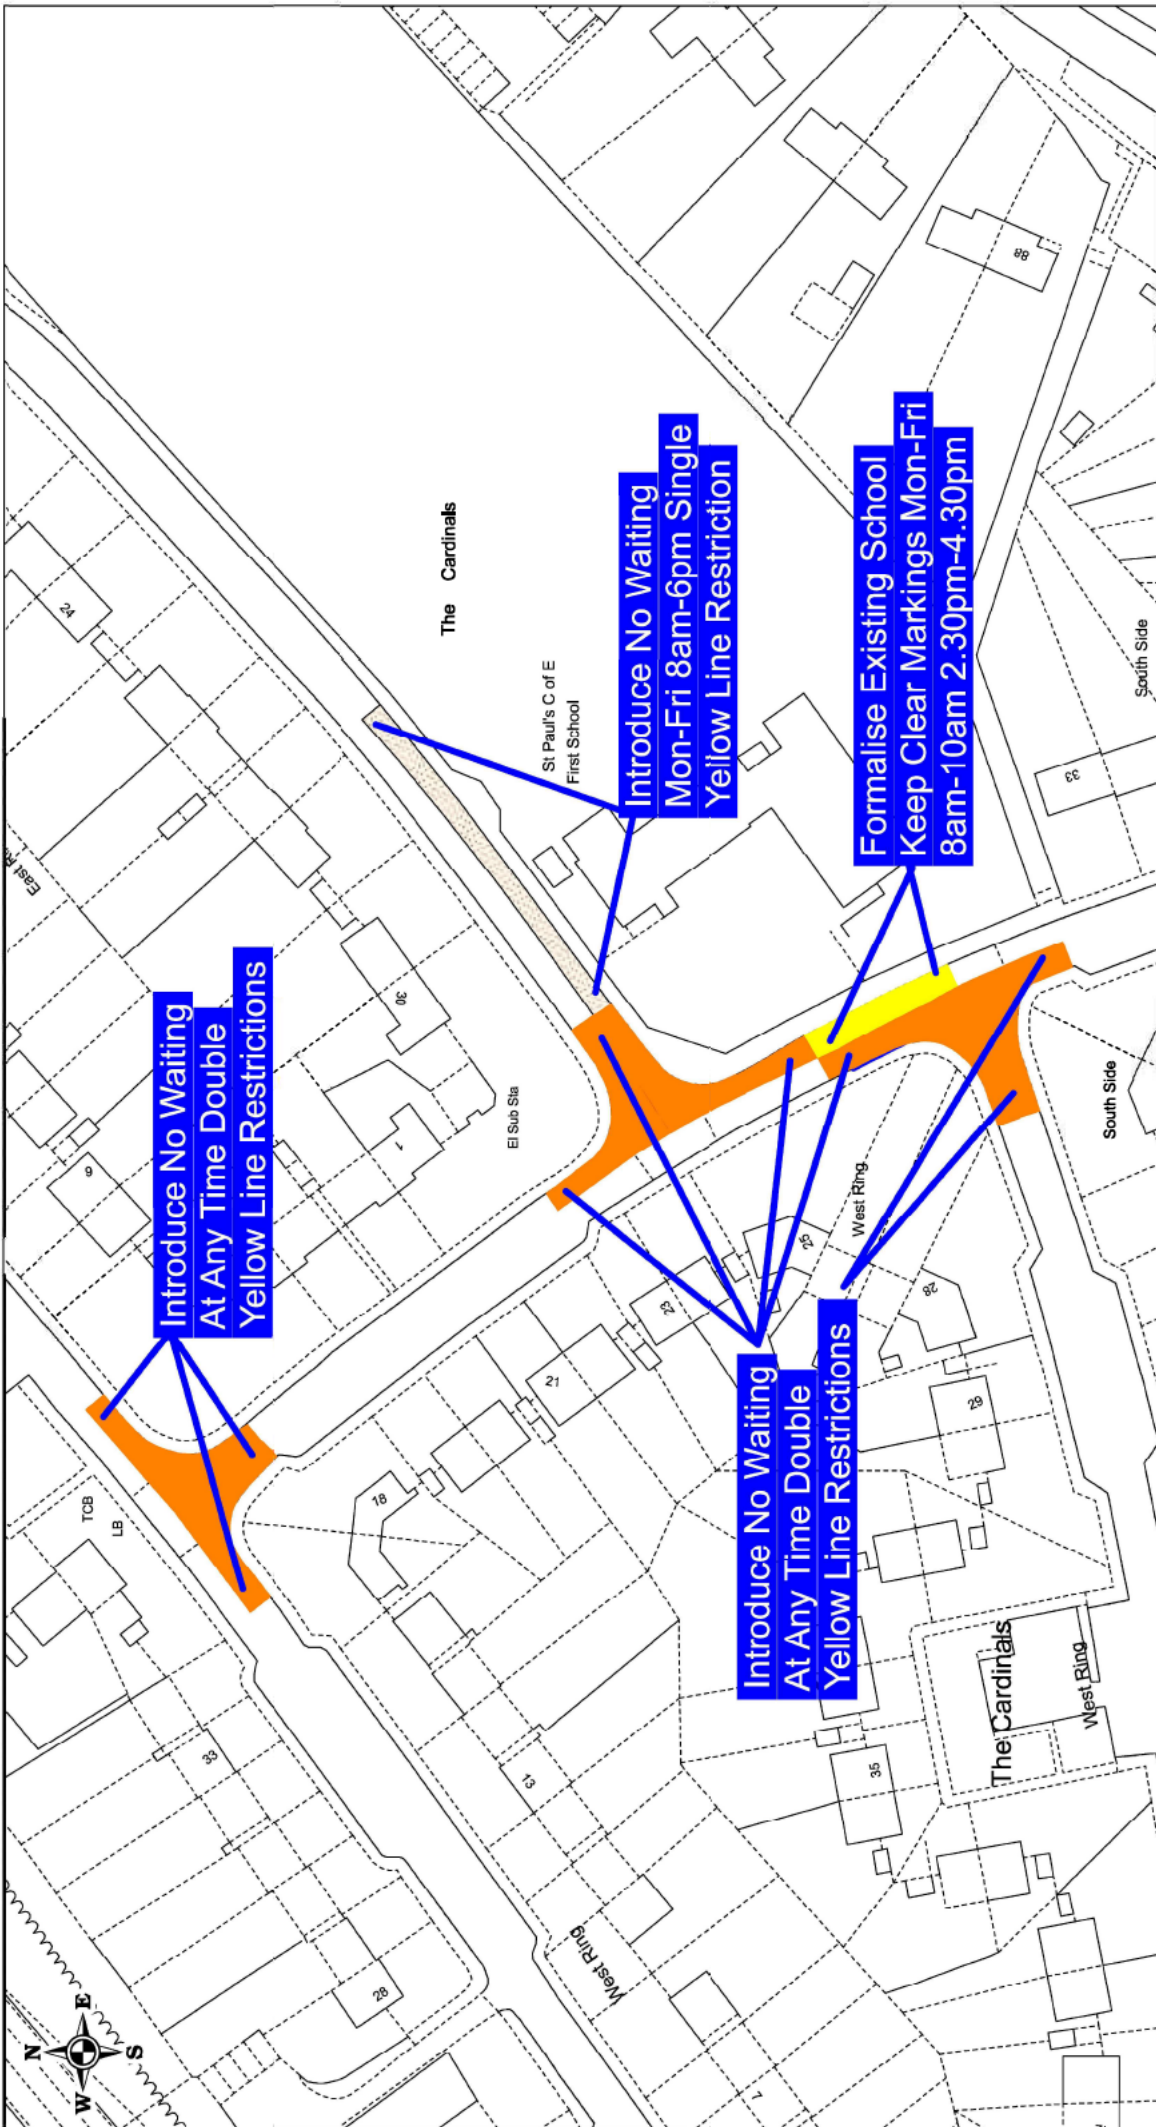

<p>Ash Green Lane West Made</p>		SCALE	1 : 1000
		DATE	24/01/2024
		DRAWING No.	GFD01_2022
		DRAWN BY	LISA HAYDNEY
 <p>SURREY COUNTY COUNCIL</p>			

SCALE	1 : 1000 @ A4
DATE	24/01/2024
DRAWING No.	GFD02_2022
DRAWN BY	LISA HAYDNEY

**The Cardinals, Tongham
Made**

 SURREY COUNTY COUNCIL		Elstead Road Made			
		SCALE	1 : 1200	DATE	24/01/2024
		DRAWING No.	GFD03_2022	DRAWN BY	LISA HAYDNEY

<p>Oxenden Road, Ash - Made</p>		SCALE	1 : 1000 @ A4
		DATE	05/03/2021
		DRAWING No.	GFD04_2022
		DRAWN BY	LISA HAYDNEY
 <p>SURREY COUNTY COUNCIL</p>			