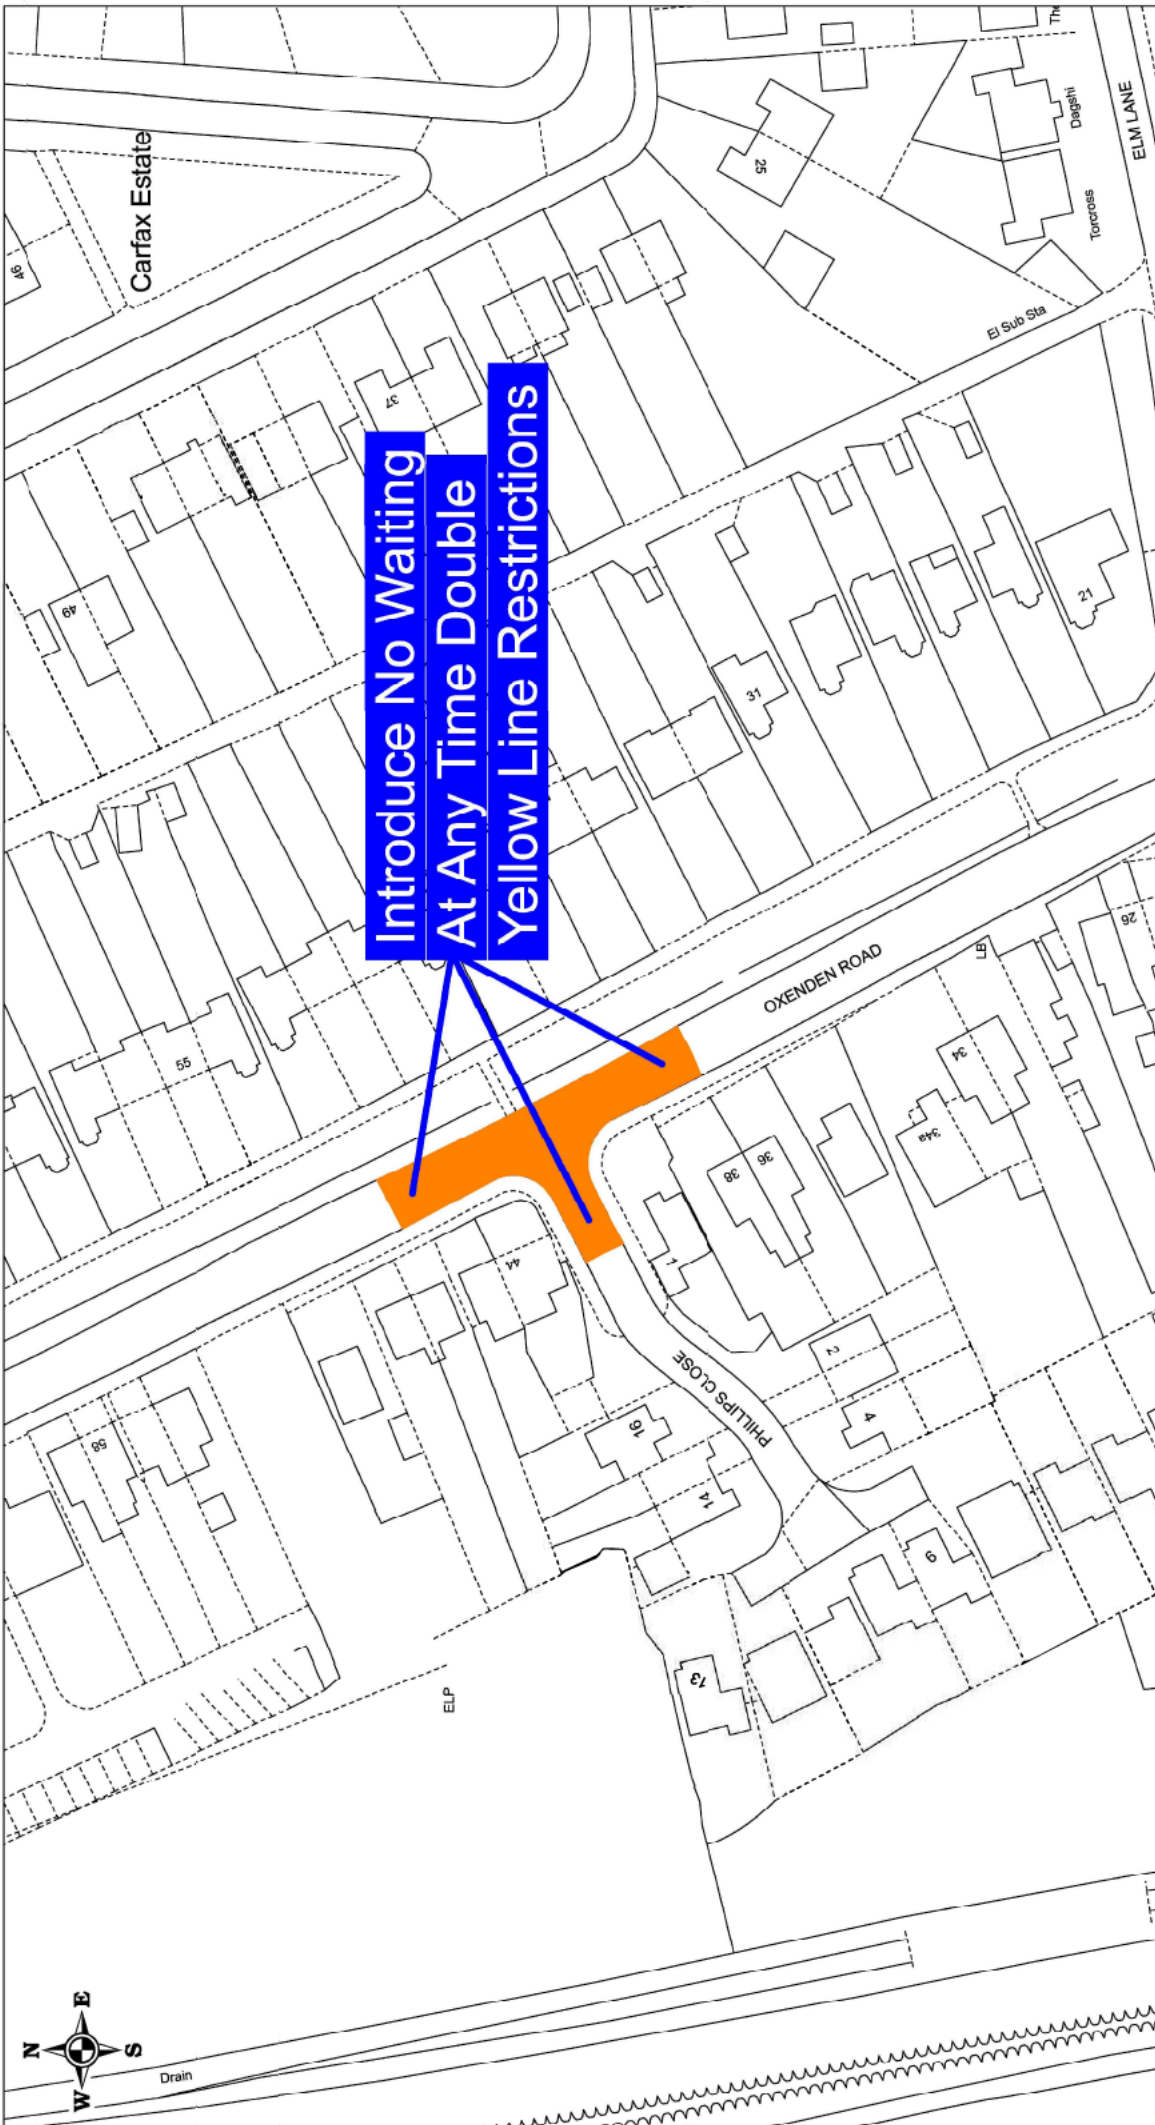

<p>Ash Green Lane West Made</p>		SCALE	1 : 1000
		DATE	24/01/2024
		DRAWING No.	GFD01_2022
		DRAWN BY	LISA HAYDNEY
 <p>SURREY COUNTY COUNCIL</p>			

SCALE	1 : 1000 @ A4
DATE	24/01/2024
DRAWING No.	GFD02_2022
DRAWN BY	LISA HAYDNEY

**The Cardinals, Tongham
Made**

 SURREY COUNTY COUNCIL		Elstead Road Made			
		SCALE	1 : 1200	DATE	24/01/2024
		DRAWING No.	GFD03_2022	DRAWN BY	LISA HAYDNEY

<p>Oxenden Road, Ash - Made</p>		SCALE	1 : 1000 @ A4
		DATE	05/03/2021
		DRAWING No.	GFD04_2022
		DRAWN BY	LISA HAYDNEY
 <p>SURREY COUNTY COUNCIL</p>			