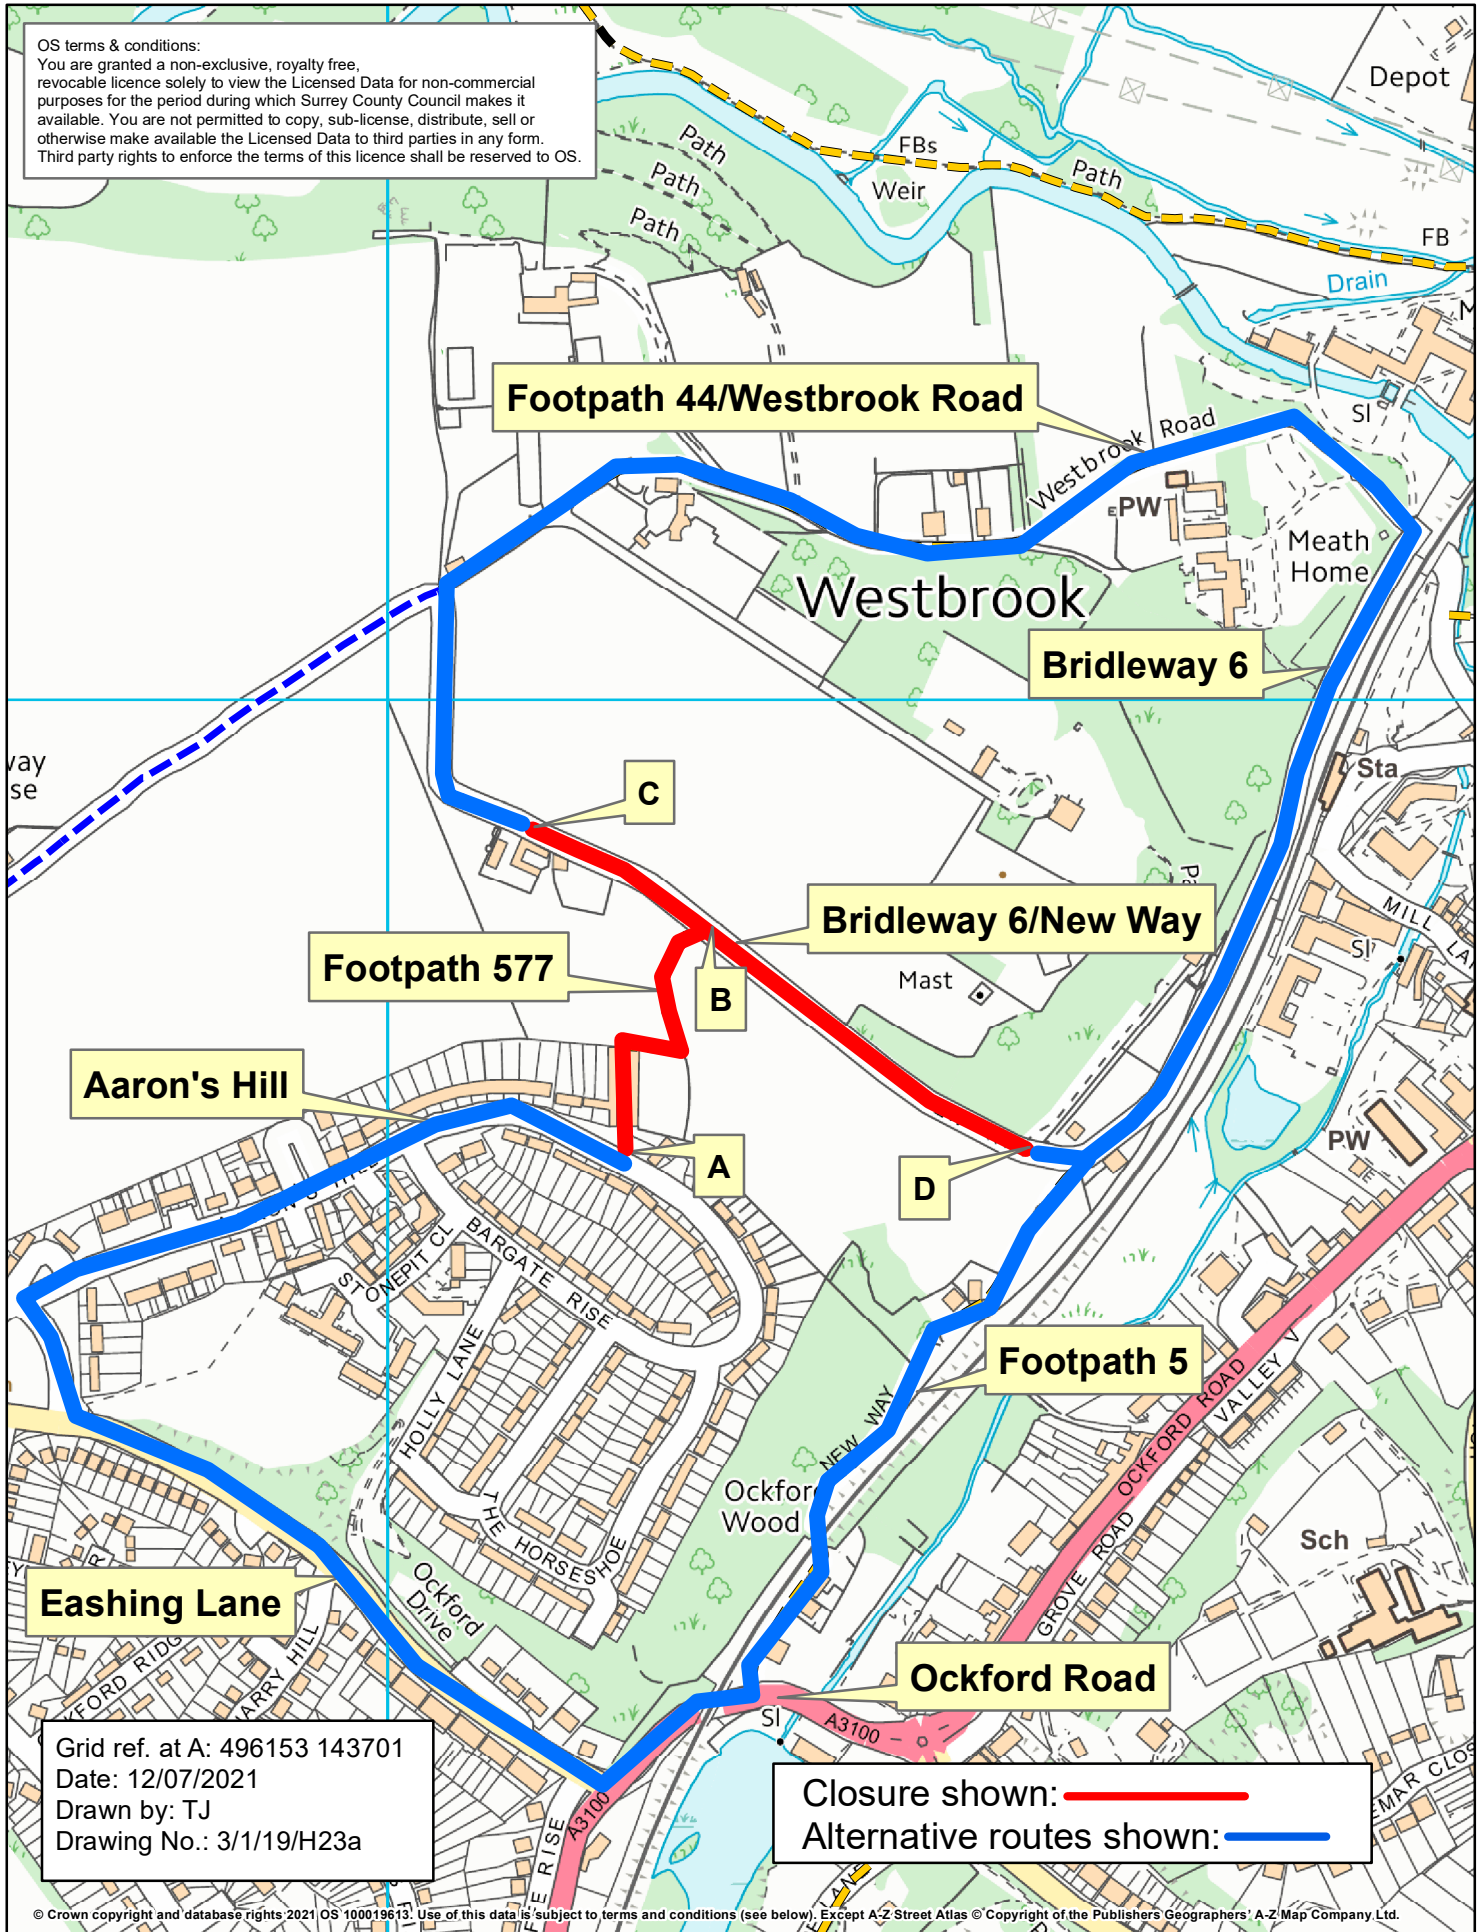

Footpath 44/Westbrook Road

Bridleway 6

Bridleway 6/New Way

Footpath 577

Aaron's Hill

Footpath 5

Eashing Lane

Ockford Road

Grid ref. at A: 496153 143701
 Date: 12/07/2021
 Drawn by: TJ
 Drawing No.: 3/1/19/H23a

Closure shown: ———
 Alternative routes shown: ———

© Crown copyright and database rights 2021 OS 100019613. Use of this data is subject to terms and conditions (see below). Except A-Z Street Atlas © Copyright of the Publishers Geographers' A-Z Map Company Ltd.

**Temporary Closure
 Bridleway 6 & Footpath 577
 (Godalming)
 Borough of Waverley**

- Footpath
- Bridleway
- Restricted Byway
- BOAT