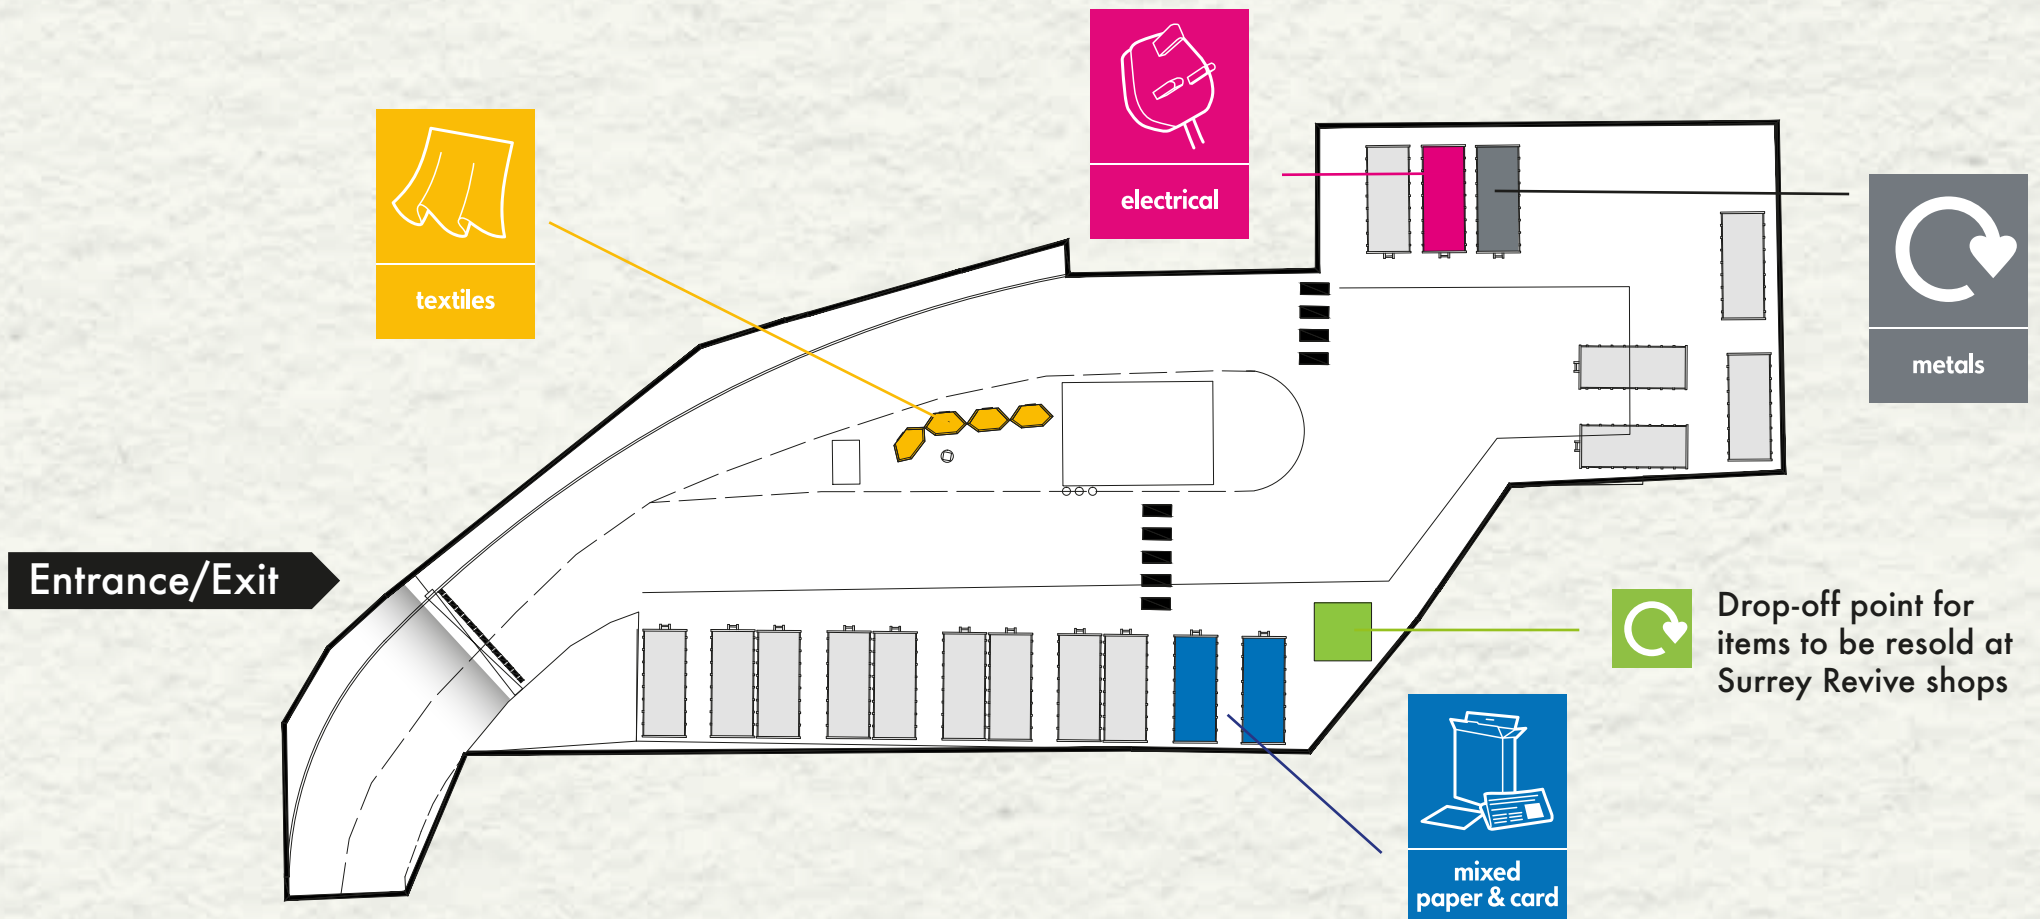

Farnham Community Recycling Centre

Bourne Mill, Farnham, Surrey, GU9 9PS

Unlabelled containers are for recycling other materials. The full list of what can be accepted at each CRC can be found on its individual webpage. All containers may be moved occasionally due to operational reasons.