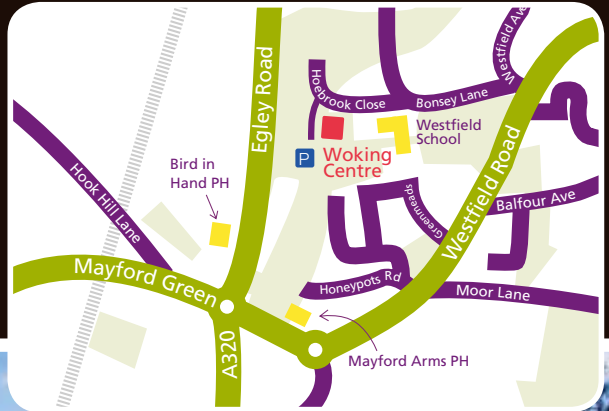

# Woking Adult Learning Centre

Hoebrook Close  
Westfield  
Woking  
GU22 9PE

cafe

disabled parking

vending machine

free parking