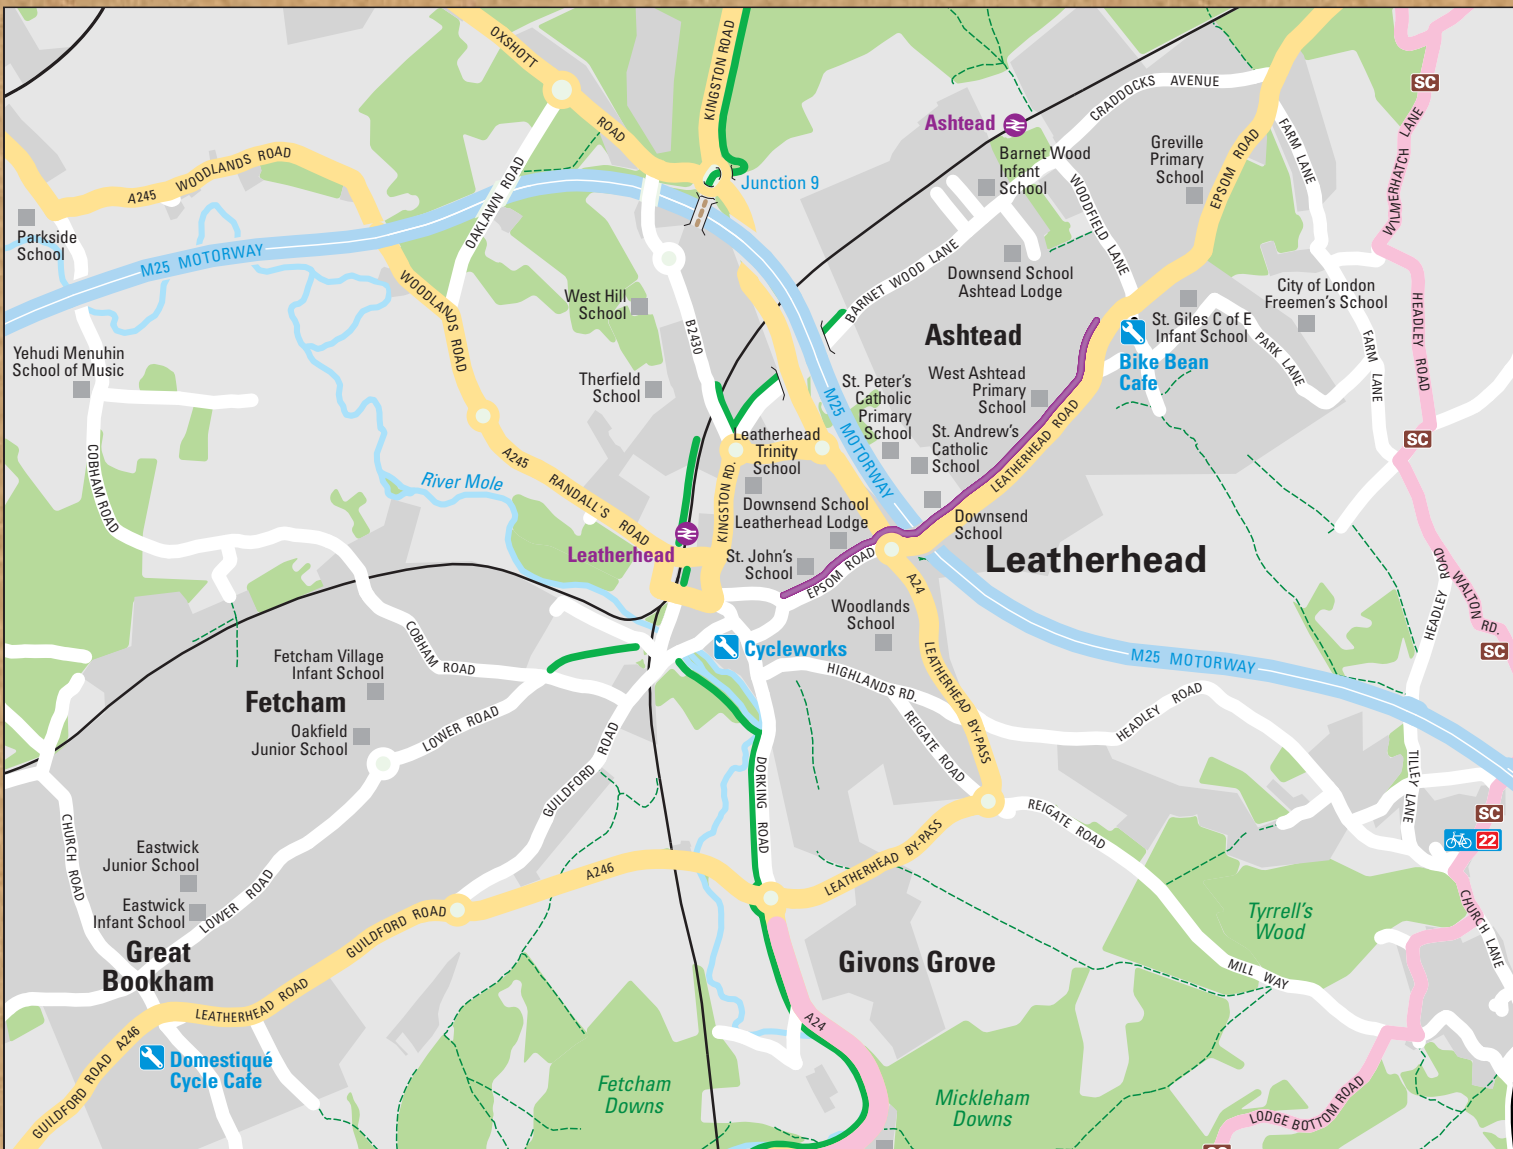

Cycling and walking between Ashted and Leatherhead

www.travelsmartsurrey.info

USEFUL CONTACTS

Website: travelsmartsurrey.info

Tel: 03456 009 009
(Ask for **Travel SMART**)

Email: travelsmart@surreycc.gov.uk

Scan and link straight to the journey planner.

TRAVEL SMART
in SURREY

Cycle routes in the Leatherhead and Dorking Area

- Ashtead-Leatherhead cycle path
- On-road cycle route
- Cycle path
- Bridleways
- Walking route

- SC** Surrey Cycleway:
An on-road leisure route along country lanes (separate guide available)
- 22** National Cycle Network - Route 22
- Cycle shops

FWT 26.2.15