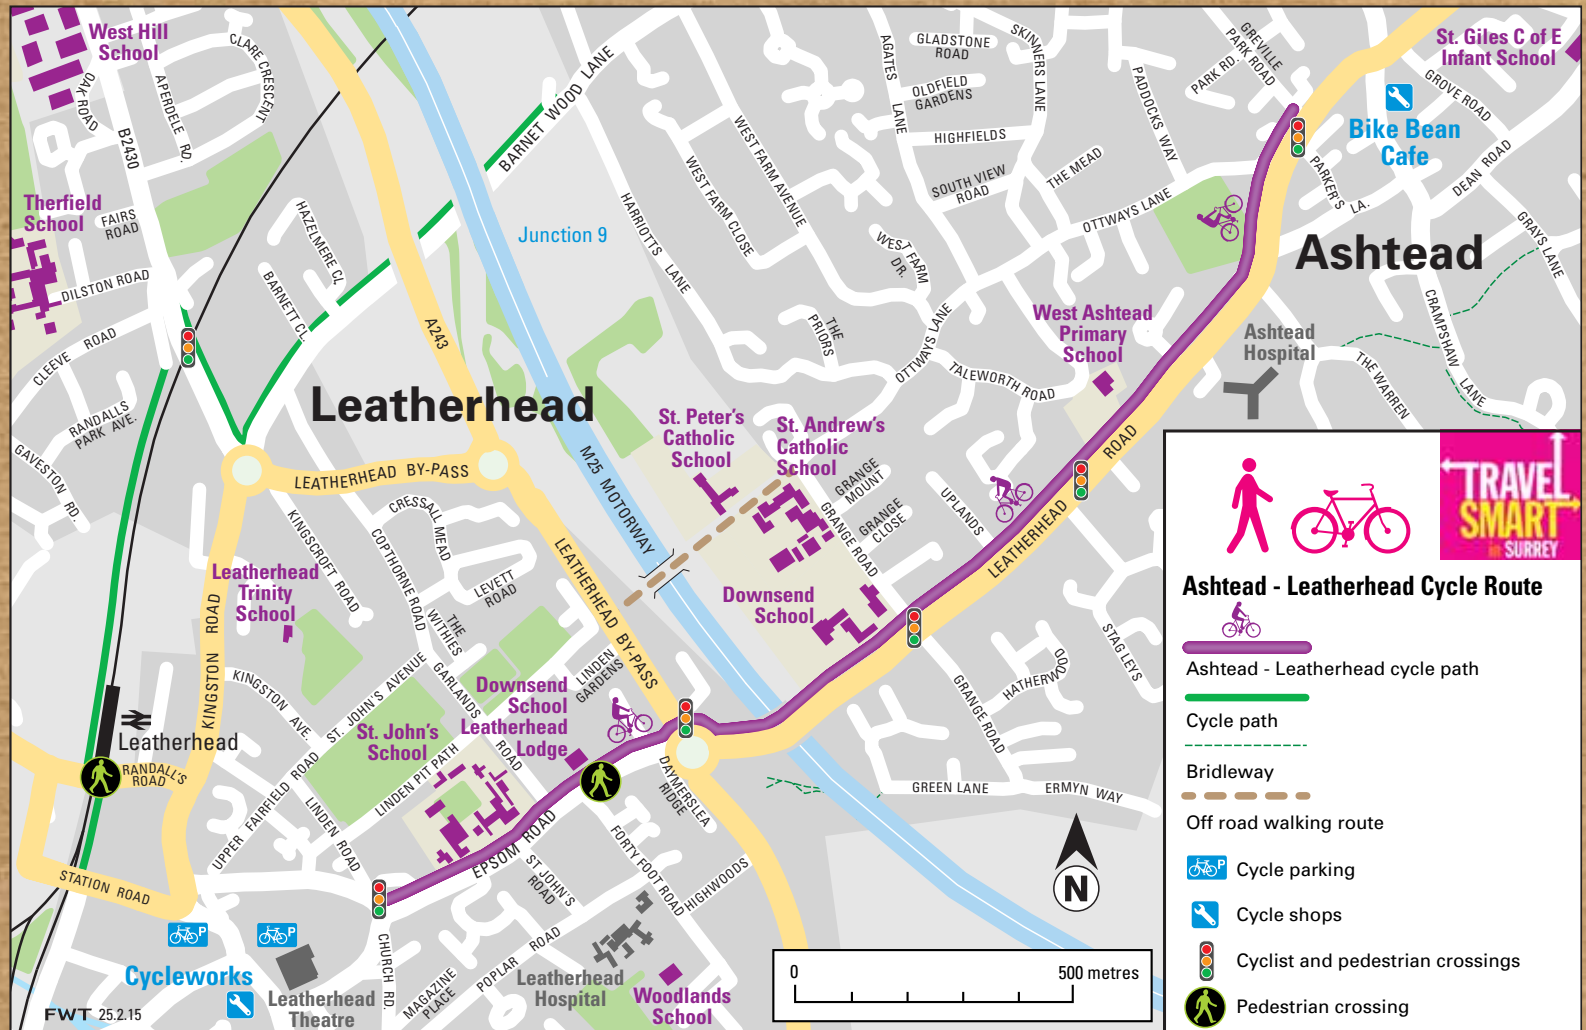

Cycling and walking between Ashted and Leatherhead

www.travelsmartsurrey.info

USEFUL CONTACTS

Website: travelsmartsurrey.info

Tel: 03456 009 009
(Ask for **Travel SMART**)

Email: travelsmart@surreycc.gov.uk

Travel SMART in Surrey

@TravSMARTSurrey

Scan and link straight to the Travel SMART website.

Surrey County Council working in partnership with other local organisations.
All funding is provided by the Department of Transport's Local Sustainable Transport Fund.

Scan and link straight to the journey planner.

TRAVEL SMART
in SURREY

Cycle routes in the Leatherhead and Dorking Area

- Ashtead-Leatherhead cycle path
- On-road cycle route
- Cycle path
- Bridleways
- Walking route

- SC** Surrey Cycleway:
An on-road leisure route along country lanes (separate guide available)
- 22** National Cycle Network - Route 22
- Cycle shops

FWT 26.2.15